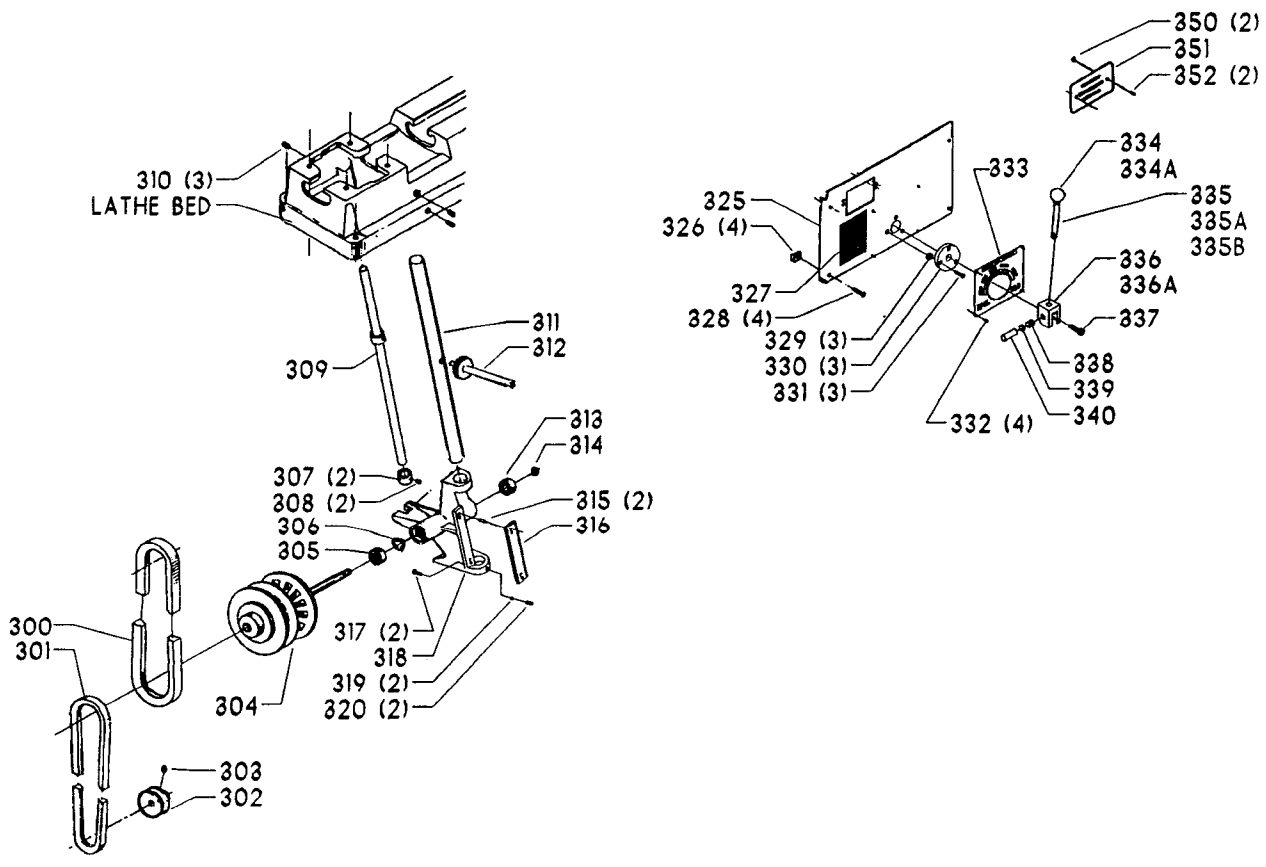

EARLY & INTERMEDIATE MODELS ONLY

Parts List for 46-549 Type 1

Item Number	Part Number	Description	Qty Required
1	905010102706S	ROLL PIN	1
2	000000-00	No Longer Available	1
3	434080670003	LEVER	1
4	902012122409S	STOP NUT	1
5	406031220002	SPRING	1
6	000000-00	No Longer Available	1
7	434031120002	EYE BOLT	1
8	434080720001	CLAMP PLATE	1
9	904010101615	STEEL WASHER	1
10	902012131635	LOCK NUT	1
11	434081080001	CAM ROD	1
13	000000-00	No Longer Available	1
14	911331	TOOL REST	1
20	49-094	V-BLT 81-1/16 IN	1
21	902012015456	SPINDLE NUT - LH	1
22	434020795002	BEARING RETAINER	1
23	901030103318S	SCREW	4
24	920040205360	BEARING	1
25	928060107352	SPRING WASHER	1
26	000000-00	No Longer Available	1
27	901064502250S	DRIVE SCREW	2
28	000000-00	No Longer Available	1
29	926049912314	SPINDLE PULLEY	1
30	51-008	V-BLT 4L 47-1/8 IN	1
30	901041500206	SET SCREW	1
31	000000-00	No Longer Available	1
32	905010106715S	ROLL PIN	2

Parts List for 46-549 Type 1

Item Number	Part Number	Description	Qty Required
33	921010100027	STEEL BALL	1
34	000000-00	No Longer Available	1
35	434023715001S	INDEX PIN	1
36	000000-00	No Longer Available	1
37	920070805334	BEARING	1
38	000000-00	No Longer Available	1
39	901030103318S	SCREW	4
40	902012015462	SPINDLE NUT - RH	1
41	46-936	3 IN RH FACE PLATE	1
42	46-933	SPUR DRIVE CTR	1
43	901041909415	HD SET SCR	1
44	000000-00	No Longer Available	1
45	000000-00	No Longer Available	1
46	901041506227	SET SCREW	1
47	000000-00	No Longer Available	1
48	434020775001	RAM	1
49	000000-00	No Longer Available	1
49	000000-00	No Longer Available	1
49	000000-00	No Longer Available	1
49	000000-00	No Longer Available	1
49	434031125005	ADJUSTING SCREW	1
49	434031125005	ADJUSTING SCREW	1
50	905010102704	ROLL PIN	1
51	904010312903S	STEEL WASHER	1
52	434033425001	ECCENTRIC SHAFT ASSY	1
53	406031120006	SPECIAL SCREW	1
53	406031120003	SPECIAL SCREW	1