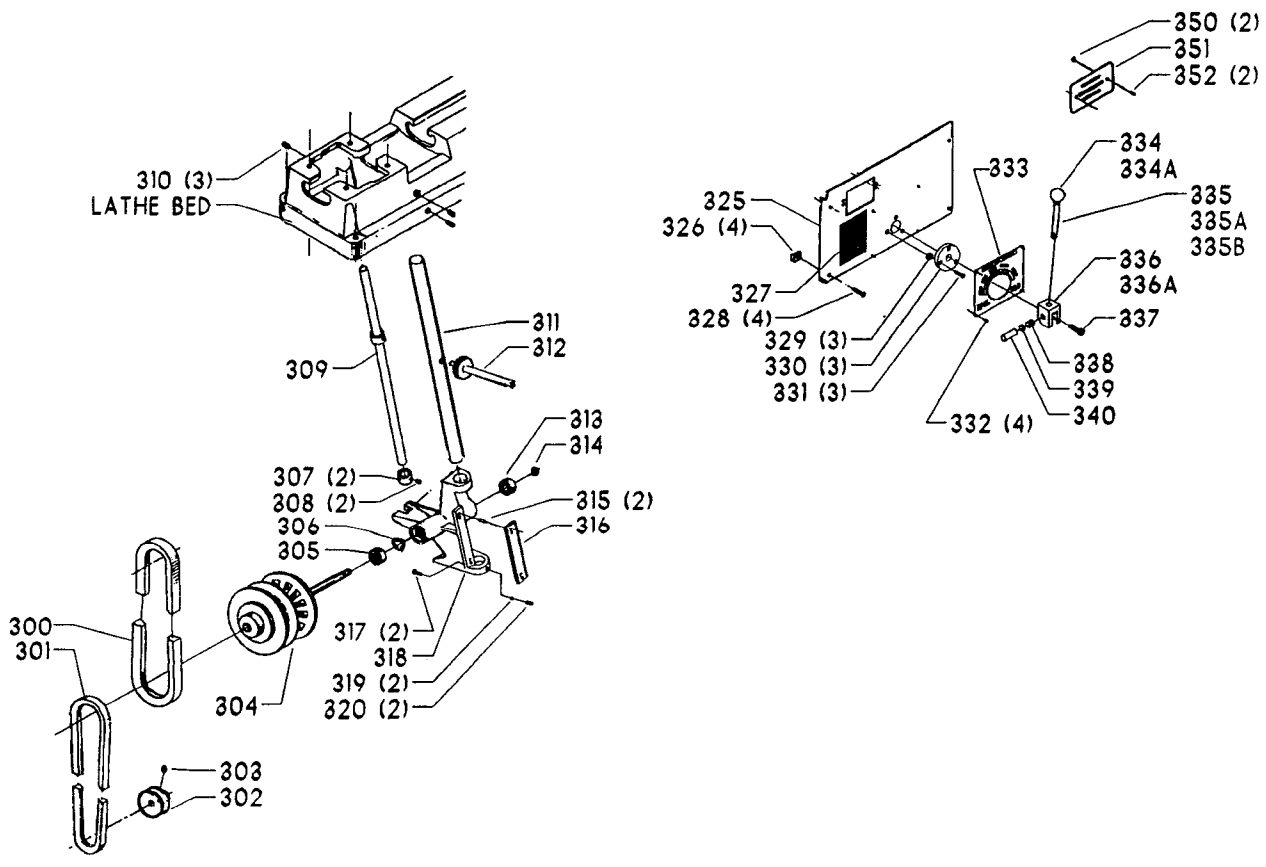

## Parts List for 46-548 Type 1

Item Number	Part Number	Description	Qty Required
1	905010102706S	ROLL PIN	1
2	000000-00	No Longer Available	1
3	434080670003	LEVER	1
4	902012122409S	STOP NUT	1
5	406031220002	SPRING	1
6	000000-00	No Longer Available	1
7	434031120002	EYE BOLT	1
8	434080720001	CLAMP PLATE	1
9	904010101615	STEEL WASHER	1
10	902012131635	LOCK NUT	1
11	434081080001	CAM ROD	1
13	000000-00	No Longer Available	1
14	911331	TOOL REST	1
20	49-094	V-BLT 81-1/16 IN	1
21	902012015456	SPINDLE NUT - LH	1
22	434020795002	BEARING RETAINER	1
23	901030103318S	SCREW	4
24	920040205360	BEARING	1
25	928060107352	SPRING WASHER	1
26	000000-00	No Longer Available	1
27	901064502250S	DRIVE SCREW	2
28	000000-00	No Longer Available	1
29	926049912314	SPINDLE PULLEY	1
30	51-008	V-BLT 4L 47-1/8 IN	1
30	901041500206	SET SCREW	1
31	000000-00	No Longer Available	1
32	905010106715S	ROLL PIN	2

## Parts List for 46-548 Type 1

Item Number	Part Number	Description	Qty Required
33	921010100027	STEEL BALL	1
34	000000-00	No Longer Available	1
35	434023715001S	INDEX PIN	1
36	000000-00	No Longer Available	1
37	920070805334	BEARING	1
38	000000-00	No Longer Available	1
39	901030103318S	SCREW	4
40	902012015462	SPINDLE NUT - RH	1
41	46-936	3 IN RH FACE PLATE	1
42	46-933	SPUR DRIVE CTR	1
43	901041909415	HD SET SCR	1
44	000000-00	No Longer Available	1
45	000000-00	No Longer Available	1
46	901041506227	SET SCREW	1
47	000000-00	No Longer Available	1
48	434020775001	RAM	1
49	000000-00	No Longer Available	1
49	000000-00	No Longer Available	1
49	000000-00	No Longer Available	1
49	000000-00	No Longer Available	1
49	434031125005	ADJUSTING SCREW	1
49	434031125005	ADJUSTING SCREW	1
50	905010102704	ROLL PIN	1
51	904010312903S	STEEL WASHER	1
52	434033425001	ECCENTRIC SHAFT ASSY	1
53	406031120006	SPECIAL SCREW	1
53	406031120003	SPECIAL SCREW	1