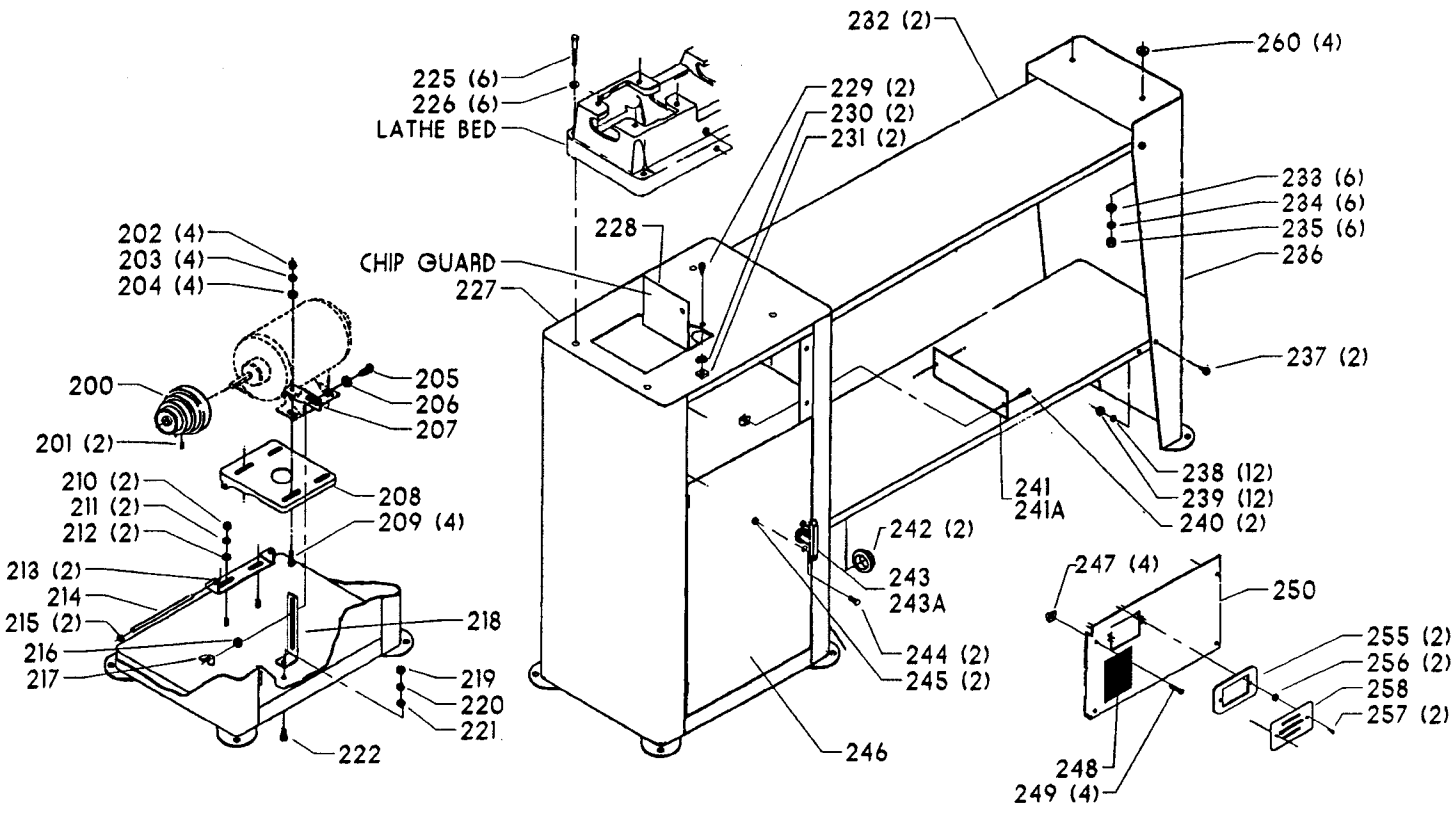

## Parts List for 46-548 Type 1

Item Number	Part Number	Description	Qty Required
1	905010102706S	ROLL PIN	1
2	000000-00	No Longer Available	1
3	434080670003	LEVER	1
4	902012122409S	STOP NUT	1
5	406031220002	SPRING	1
6	000000-00	No Longer Available	1
7	434031120002	EYE BOLT	1
8	434080720001	CLAMP PLATE	1
9	904010101615	STEEL WASHER	1
10	902012131635	LOCK NUT	1
11	434081080001	CAM ROD	1
13	000000-00	No Longer Available	1
14	911331	TOOL REST	1
20	49-094	V-BLT 81-1/16 IN	1
21	902012015456	SPINDLE NUT - LH	1
22	434020795002	BEARING RETAINER	1
23	901030103318S	SCREW	4
24	920040205360	BEARING	1
25	928060107352	SPRING WASHER	1
26	000000-00	No Longer Available	1
27	901064502250S	DRIVE SCREW	2
28	000000-00	No Longer Available	1
29	926049912314	SPINDLE PULLEY	1
30	51-008	V-BLT 4L 47-1/8 IN	1
30	901041500206	SET SCREW	1
31	000000-00	No Longer Available	1
32	905010106715S	ROLL PIN	2

## Parts List for 46-548 Type 1

Item Number	Part Number	Description	Qty Required
33	921010100027	STEEL BALL	1
34	000000-00	No Longer Available	1
35	434023715001S	INDEX PIN	1
36	000000-00	No Longer Available	1
37	920070805334	BEARING	1
38	000000-00	No Longer Available	1
39	901030103318S	SCREW	4
40	902012015462	SPINDLE NUT - RH	1
41	46-936	3 IN RH FACE PLATE	1
42	46-933	SPUR DRIVE CTR	1
43	901041909415	HD SET SCR	1
44	000000-00	No Longer Available	1
45	000000-00	No Longer Available	1
46	901041506227	SET SCREW	1
47	000000-00	No Longer Available	1
48	434020775001	RAM	1
49	000000-00	No Longer Available	1
49	000000-00	No Longer Available	1
49	000000-00	No Longer Available	1
49	000000-00	No Longer Available	1
49	434031125005	ADJUSTING SCREW	1
49	434031125005	ADJUSTING SCREW	1
50	905010102704	ROLL PIN	1
51	904010312903S	STEEL WASHER	1
52	434033425001	ECCENTRIC SHAFT ASSY	1
53	406031120006	SPECIAL SCREW	1
53	406031120003	SPECIAL SCREW	1