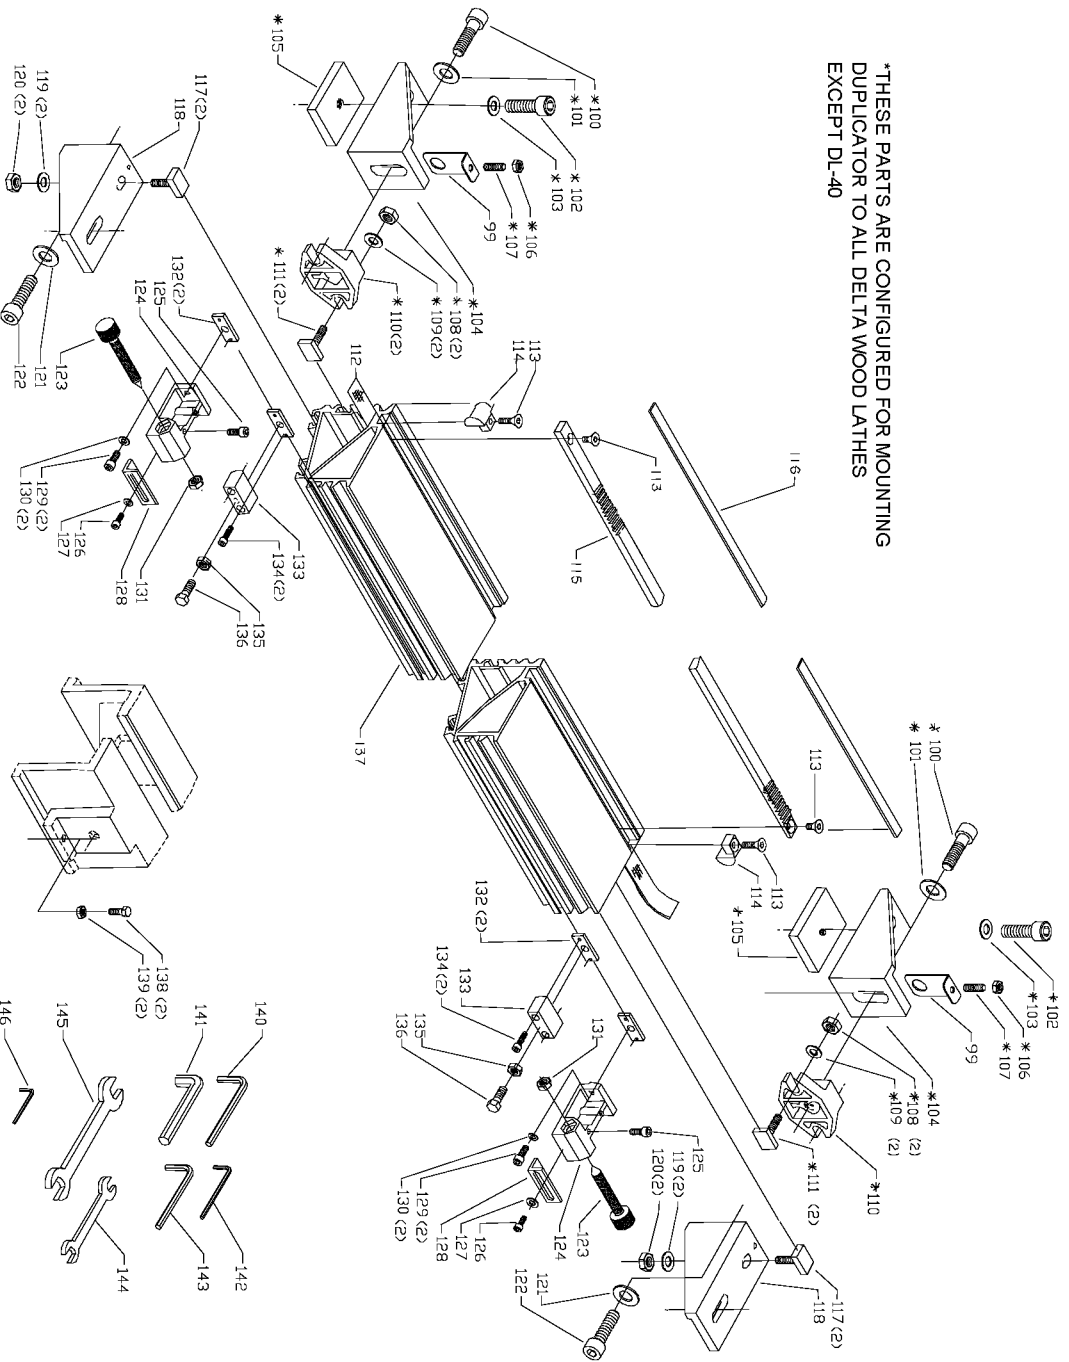

*THESE PARTS ARE CONFIGURED FOR MOUNTING
 DUPLICATOR TO ALL DELTA WOOD LATHES
 EXCEPT DL-40

Parts List for 46-408 Type 1

Item Number	Part Number	Description	Qty Required
1	1243561	SCREW	1
2	000000-00	No Longer Available	1
3	000000-00	No Longer Available	1
4	000000-00	No Longer Available	1
5	1243496	NUT-STEEL	1
6	000000-00	No Longer Available	1
7	000000-00	No Longer Available	1
8	491964-00	NUT	1
9	488822-00	FLAT WASHER	1
10	1344333	WING NUT	1
11	000000-00	No Longer Available	1
12	488822-00	FLAT WASHER	1
13	000000-00	No Longer Available	1
14	000000-00	No Longer Available	1
15	000000-00	No Longer Available	1
16	000000-00	No Longer Available	1
17	000000-00	No Longer Available	1
18	000000-00	No Longer Available	1
19	1344058	REAR GUIDE	2
20	1246140	FL WASHER	4
21	1246070	SOC HD CAP SCR	4
22	1344059	FRONT GUIDE	2
23	1246140	FL WASHER	4
24	1246104	CAP SCREW	4
25	000000-00	No Longer Available	1
26	000000-00	No Longer Available	1
27	000000-00	No Longer Available	1

Parts List for 46-408 Type 1

Item Number	Part Number	Description	Qty Required
136	489303-00	HEX HEAD SCREW	1
137	000000-00	No Longer Available	1
138	488772-00	HEX HEAD SCREW	2
139	1243456	NUT	2
140	884299	HEX WRENCH (5MM)	1
141	000000-00	No Longer Available	1
142	422291010002	4MM HEX WRENCH	1
143	000000-00	No Longer Available	1
144	1343918	8X10 OPEN END WRENCH	1
145	000000-00	No Longer Available	1
146	000000-00	No Longer Available	1