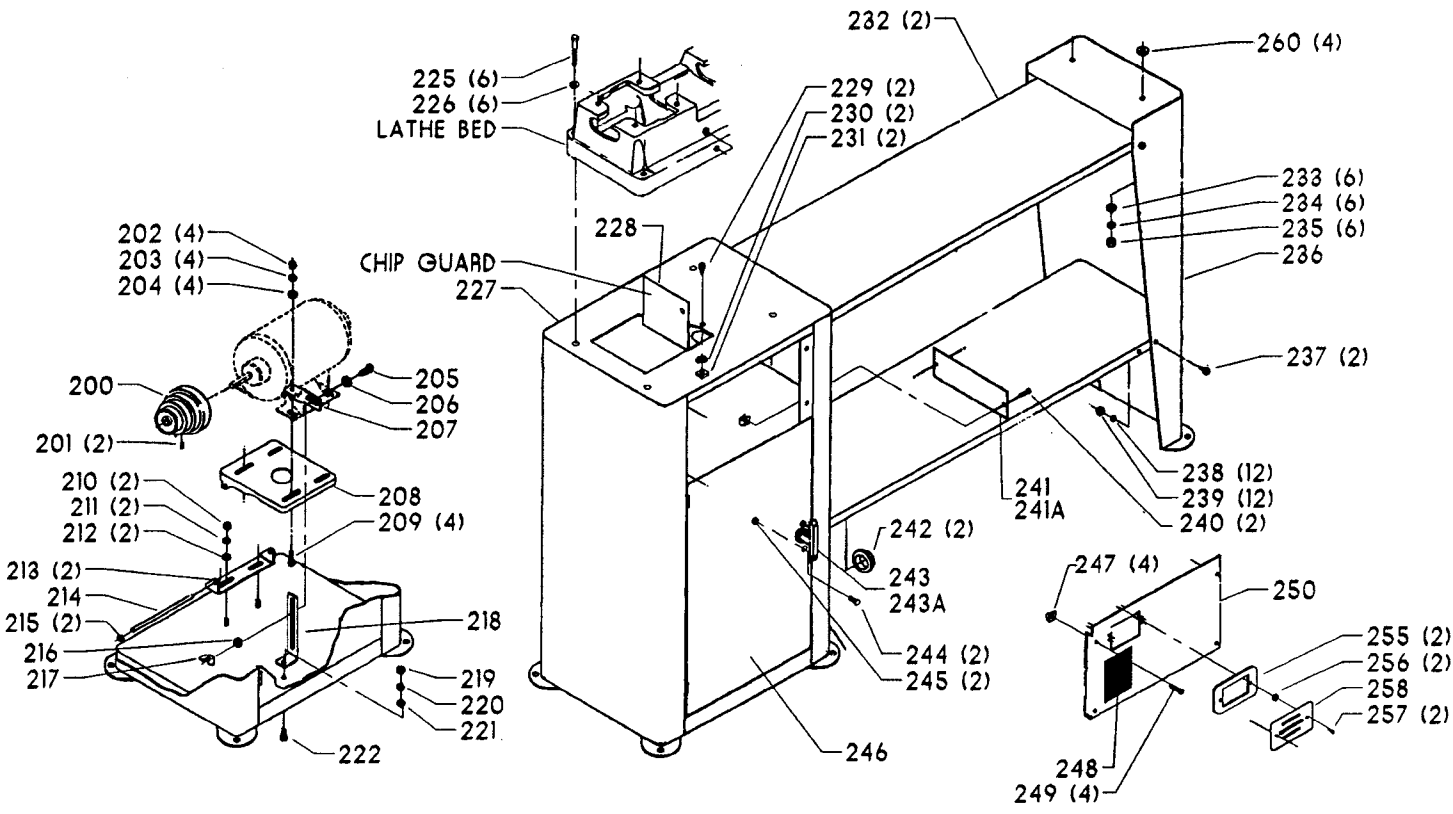

EARLY & INTERMEDIATE MODELS ONLY

Parts List for 46-227 Type 1

Item Number	Part Number	Description	Qty Required
1	905010102706S	ROLL PIN	1
2	000000-00	No Longer Available	1
3	434080670003	LEVER	1
4	902012122409S	STOP NUT	1
5	406031220002	SPRING	1
6	000000-00	No Longer Available	1
7	434031120002	EYE BOLT	1
8	434080720001	CLAMP PLATE	1
9	904010101615	STEEL WASHER	1
10	902012131635	LOCK NUT	1
11	434081080001	CAM ROD	1
13	000000-00	No Longer Available	1
14	911331	TOOL REST	1
20	49-094	V-BLT 81-1/16 IN	1
21	902012015456	SPINDLE NUT - LH	1
22	434020795002	BEARING RETAINER	1
23	901030103318S	SCREW	4
24	920040205360	BEARING	1
25	928060107352	SPRING WASHER	1
26	000000-00	No Longer Available	1
27	901064502250S	DRIVE SCREW	2
28	000000-00	No Longer Available	1
29	926049912314	SPINDLE PULLEY	1
30	51-008	V-BLT 4L 47-1/8 IN	1
30	901041500206	SET SCREW	1
31	000000-00	No Longer Available	1
32	905010106715S	ROLL PIN	2

Parts List for 46-227 Type 1

Item Number	Part Number	Description	Qty Required
33	921010100027	STEEL BALL	1
34	000000-00	No Longer Available	1
35	434023715001S	INDEX PIN	1
36	000000-00	No Longer Available	1
37	920070805334	BEARING	1
38	000000-00	No Longer Available	1
39	901030103318S	SCREW	4
40	902012015462	SPINDLE NUT - RH	1
41	46-936	3 IN RH FACE PLATE	1
42	46-933	SPUR DRIVE CTR	1
43	901041909415	HD SET SCR	1
44	000000-00	No Longer Available	1
45	000000-00	No Longer Available	1
46	901041506227	SET SCREW	1
47	000000-00	No Longer Available	1
48	434020775001	RAM	1
49	000000-00	No Longer Available	1
49	000000-00	No Longer Available	1
49	000000-00	No Longer Available	1
49	000000-00	No Longer Available	1
49	434031125005	ADJUSTING SCREW	1
49	434031125005	ADJUSTING SCREW	1
50	905010102704	ROLL PIN	1
51	904010312903S	STEEL WASHER	1
52	434033425001	ECCENTRIC SHAFT ASSY	1
53	406031120006	SPECIAL SCREW	1
53	406031120003	SPECIAL SCREW	1