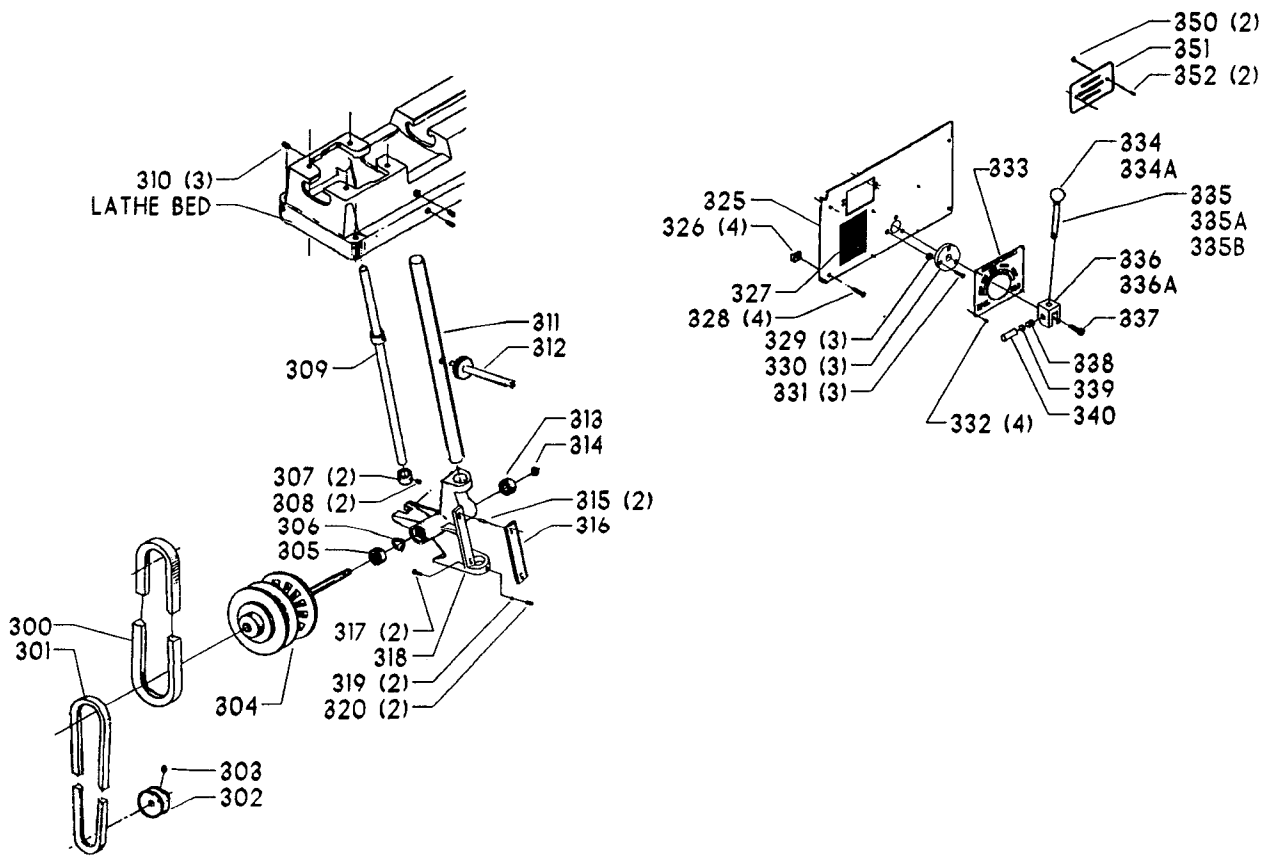

EARLY & INTERMEDIATE MODELS ONLY

Parts List for 46-227 Type 1

Item Number	Part Number	Description	Qty Required
1	905010102706S	ROLL PIN	1
2	000000-00	No Longer Available	1
3	434080670003	LEVER	1
4	902012122409S	STOP NUT	1
5	406031220002	SPRING	1
6	000000-00	No Longer Available	1
7	434031120002	EYE BOLT	1
8	434080720001	CLAMP PLATE	1
9	904010101615	STEEL WASHER	1
10	902012131635	LOCK NUT	1
11	434081080001	CAM ROD	1
13	000000-00	No Longer Available	1
14	911331	TOOL REST	1
20	49-094	V-BLT 81-1/16 IN	1
21	902012015456	SPINDLE NUT - LH	1
22	434020795002	BEARING RETAINER	1
23	901030103318S	SCREW	4
24	920040205360	BEARING	1
25	928060107352	SPRING WASHER	1
26	000000-00	No Longer Available	1
27	901064502250S	DRIVE SCREW	2
28	000000-00	No Longer Available	1
29	926049912314	SPINDLE PULLEY	1
30	51-008	V-BLT 4L 47-1/8 IN	1
30	901041500206	SET SCREW	1
31	000000-00	No Longer Available	1
32	905010106715S	ROLL PIN	2

Parts List for 46-227 Type 1

Item Number	Part Number	Description	Qty Required
33	921010100027	STEEL BALL	1
34	000000-00	No Longer Available	1
35	434023715001S	INDEX PIN	1
36	000000-00	No Longer Available	1
37	920070805334	BEARING	1
38	000000-00	No Longer Available	1
39	901030103318S	SCREW	4
40	902012015462	SPINDLE NUT - RH	1
41	46-936	3 IN RH FACE PLATE	1
42	46-933	SPUR DRIVE CTR	1
43	901041909415	HD SET SCR	1
44	000000-00	No Longer Available	1
45	000000-00	No Longer Available	1
46	901041506227	SET SCREW	1
47	000000-00	No Longer Available	1
48	434020775001	RAM	1
49	000000-00	No Longer Available	1
49	000000-00	No Longer Available	1
49	000000-00	No Longer Available	1
49	000000-00	No Longer Available	1
49	434031125005	ADJUSTING SCREW	1
49	434031125005	ADJUSTING SCREW	1
50	905010102704	ROLL PIN	1
51	904010312903S	STEEL WASHER	1
52	434033425001	ECCENTRIC SHAFT ASSY	1
53	406031120006	SPECIAL SCREW	1
53	406031120003	SPECIAL SCREW	1