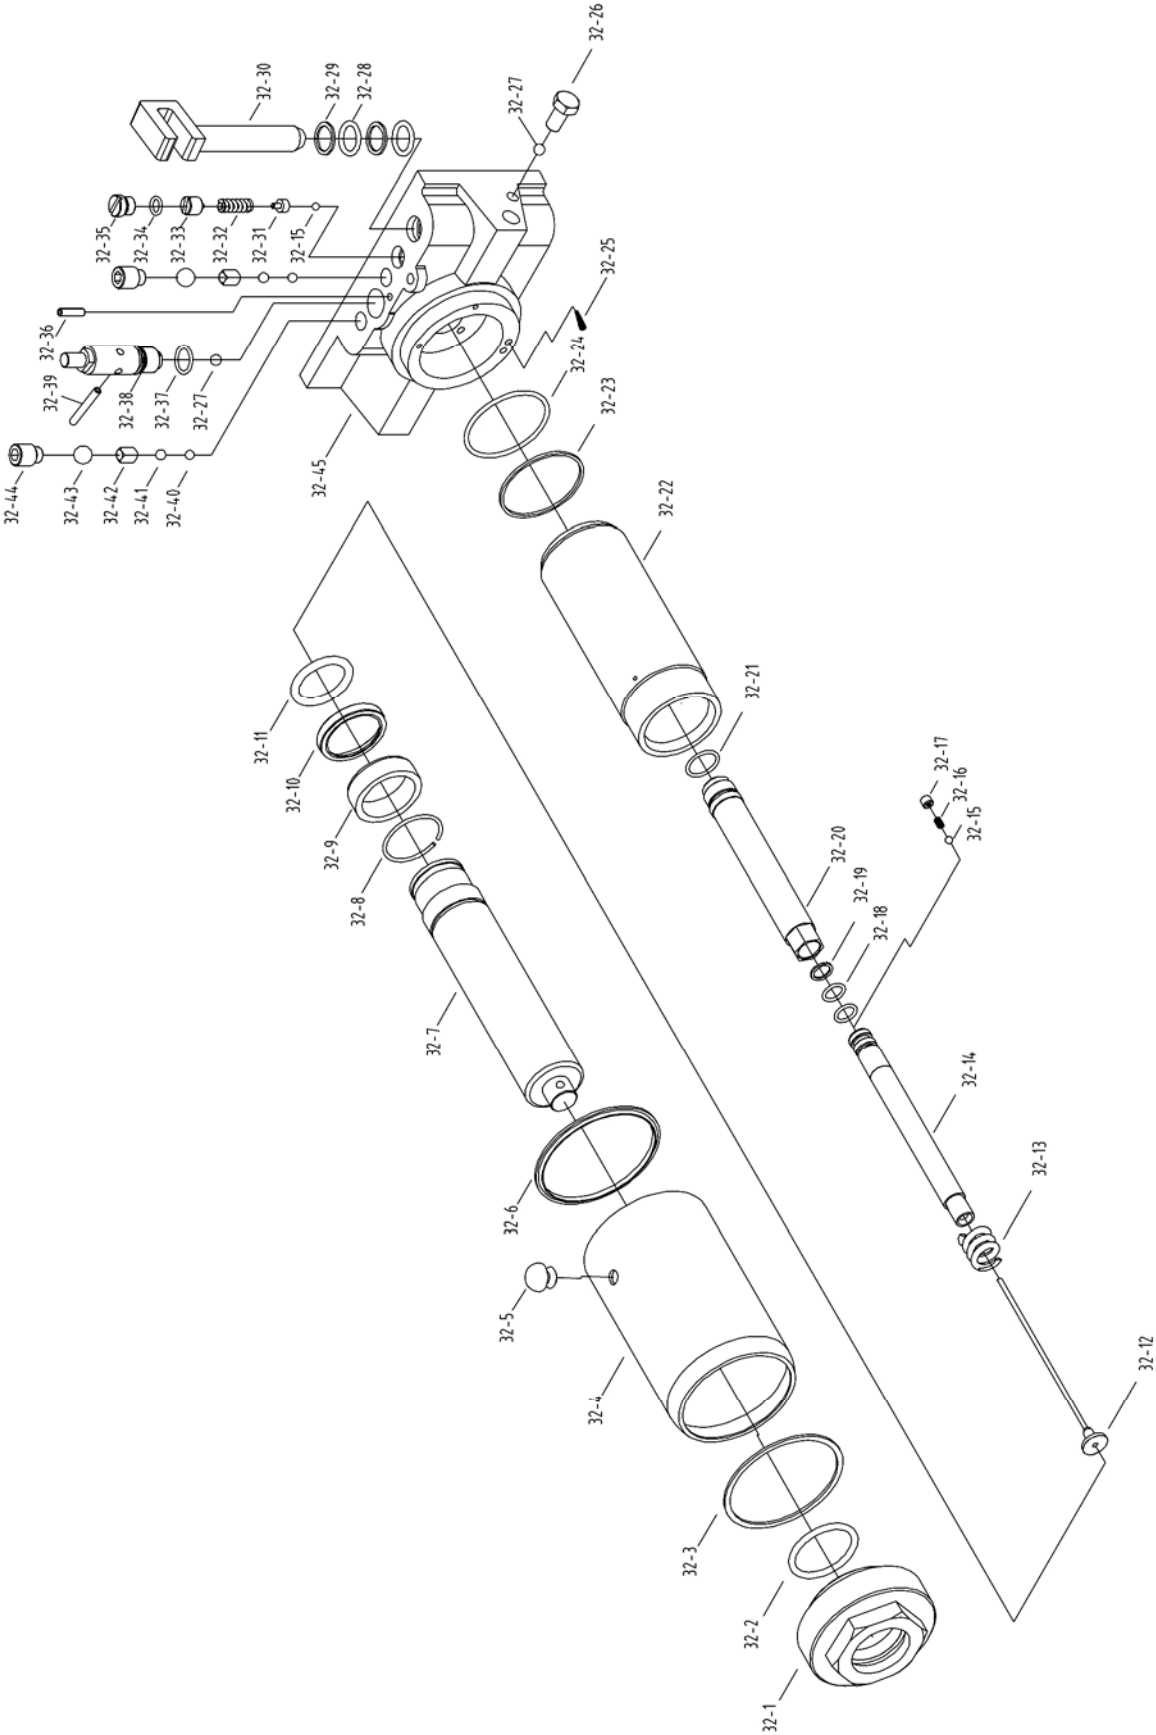

11.2.1 Power Unit Assembly (2-1/4T Short Chassis Service Jack) – Exploded View

11.2.2 Power Unit Assembly (2-1/4T Short Chassis Service Jack) – Parts List

Index No	Part No	Description	Size	Qty
.....	JSJ21/4XA-32	Power Unit Assembly (includes 32-1 thru 32-45)		1
32-1	JSJ21/4XA-321	Cylinder Cover		1
32-2	JSJ21/4XA-322	O-Ring *		1
32-3	JSJ21/4XA-323	Seal Ring *		1
32-4	JSJ21/4XA-324	Oil Tank		1
32-5	JSJ21/4X-57	Oil Fill Plug *		1
32-6	JSJ21/4X-54	O-Ring *		1
32-7	JSJ21/4XA-327	Ram		1
32-8	JSJ21/4XA-328	Retainer *		1
32-9	JSJ21/4XA-329	Piston Ring		1
32-10	JSJ21/4XA-3210	Washer *		1
32-11	JSJ21/4XA-3211	O-Ring *		1
32-12	JSJ21/4XA-3212	Pin		1
32-13	JSJ21/4XA-3213	Spring		1
32-14	JSJ21/4XA-3214	Ram Rod		1
32-15	SB-4MM	Steel Ball	4mm	2
32-16	JSJ21/4XA-3216	Spring		1
32-17	JSJ21/4XA-3217	Screw		1
32-18	JSJ21/4XA-3218	O-Ring *		2
32-19	JSJ21/4XA-3219	Retainer *		1
32-20	JSJ21/4XA-3220	Ram		1
32-21	JSJ21/4XA-3221	Seal Ring *		1
32-22	JSJ21/4XA-3222	Cylinder		1
32-23	JSJ21/4X-88	Back Up Ring *	Ø50.2 x ø47 x 1.6	1
32-24	JSJ21/4X-89	O-Ring *	Ø46.5 x ø2.4	1
32-25	JSJ21/4X-100	Filter		2
32-26	JSJ21/4XA-3226	Screw	M8x16	3
32-27	SB-6MM	Steel Ball	6mm	4
32-28	JSJ21/4X-83	O-Ring *	Ø14 x ø2.65	2
32-29	JSJ21/4XA-72	Back Up Ring *	Ø18 x ø14 x 1.5	2
32-30	JSJ21/4X-75	Piston Pump	Ø14	1
32-31	JSJ21/4X-80	Adaptor		1
32-32	JSJ21/4X-81	Spring		1
32-33	JSJ21/4X-69	Adjustment Screw		1
32-34	JSJ21/4XA-3234	O-Ring *		1
32-35	JSJ21/4XA-3235	Screw		1
32-36	JSJ21/4XA-3236	Pin	4x16	1
32-37	JSJ21/4XA-3237	O-Ring *	12.5 x 1.8	1
32-38	JSJ21/4XA-3238	Release Valve Rod		1
32-39	JSJ21/4XA-3239	Pin	4x30 mm	1
32-40	JSJ21/4XA-3240	Steel Ball	5.5mm	2
32-41	SB-8MM	Steel Ball	8mm	2
32-42	JSJ21/4XA-3242	Square Block		2
32-43	SB-10MM	Steel Ball	10mm	2
32-44	JSJ21/4XA-3244	Screw	M12x16x3	2
32-45	JSJ21/4XA-3245	Valve Assembly		1
.....	JSJ21/4XA-SK	Seal Kit (contains items with asterisk *)		.....