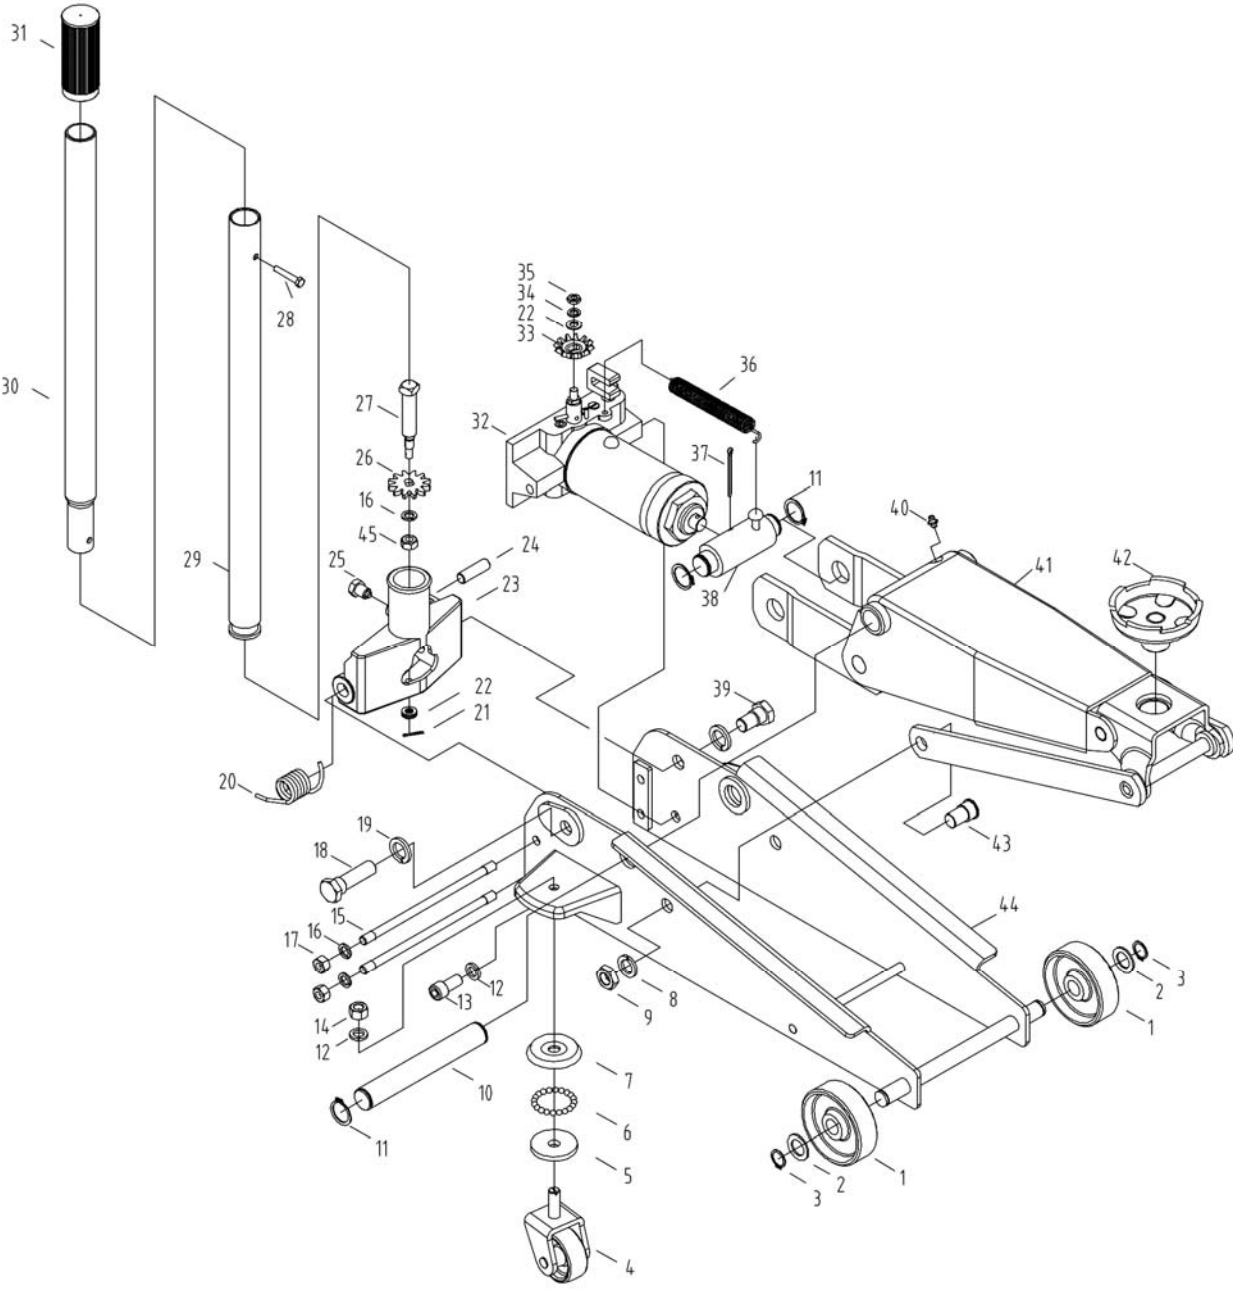

11.1.1 Main Body Assembly (2-1/4T Short Chassis Service Jack) – Exploded View

## 11.1.2 Main Body Assembly (2-1/4T Short Chassis Service Jack) – Parts List

Index No	Part No	Description	Size	Qty
1	JSJ21/4XA-01	Front Caster		2
2	JSJ3XA-02	Washer	18mm	2
3	JSJ3XA-03	C-Clip	18mm	2
4	JSJ3S-07	Swivel Caster Assembly		2
5	JSJ3S-08	Ball Ring		2
6	JSJ3S-09	Steel Ball	6.35mm	38
7	JSJ3S-10	Ball Cover		2
8	JSJ3S-05	Lock Washer	16mm	2
9	JSJ3S-06	Hex Nut	M16	2
10	JSJ21/4XA-10	Arm Shaft		1
11	JSJ3S-14	C-Clip	25mm	4
12	JSJ3S-11	Lock Washer	12mm	4
13	JSJ3S-12	Screw	M12x25	2
14	JSJ3S-18	Hex Nut	M12	2
15	JSJ21/4XA-15	Shaft		2
16	JSJ3S-16	Washer	10mm	5
17	JSJ21/4XA-17	Lock Nut	M10	4
18	JSJ3S-19	Bolt	M18	1
19	JSJ3S-20	Lock Washer	18mm	2
20	JSJ3S-26	Torsion Spring		1
21	JSJ3S-21	Pin	2x16mm	1
22	JSJ3S-22	Washer	8mm	4
23	JSJ3S-27	Handle Socket		1
24	JSJ3S-24	Pin		1
25	JSJ3S-25	Bolt		1
26	JSJ3S-23	Release Valve Gear		1
27	JSJ3S-29	Screw		1
28	JSJ3S-31	Bolt	M6x35	1
29	JSJ3S-32	Lower Handle		1
30	JSJ3S-34	Upper Handle		1
31	JSJ3S-33	Handle Grip		1
32	JSJ21/4XA-32	Power Unit Assembly		1
33	JSJ3XA-33	Gear		1
34	JSJ3XA-34	Washer	8mm	1
35	JSJ3XA-35	Nut	M8	1
36	JSJ3S-42	Return Spring		1
37	JSJ3S-41	Pin	4x50mm	1
38	JSJ21/4XA-38	Connecting Bar		1
39	JSJ3XA-39	Screw		1
40	JSJ3S-39	Grease Fitting	M6	1
41	JSJ21/4XA-41	Lifting Arm Assembly		1
42	JSJ21/4XA-42	Saddle		1
43	JSJ21/4XA-43	Bolt		3
44	JSJ21/4XA-44	Side Plate Assembly		1
45	JSJ3S-15	Hex Nut	M10	1
	JSJ21/4XA-WL	I.D./Warning Label (not shown)		1