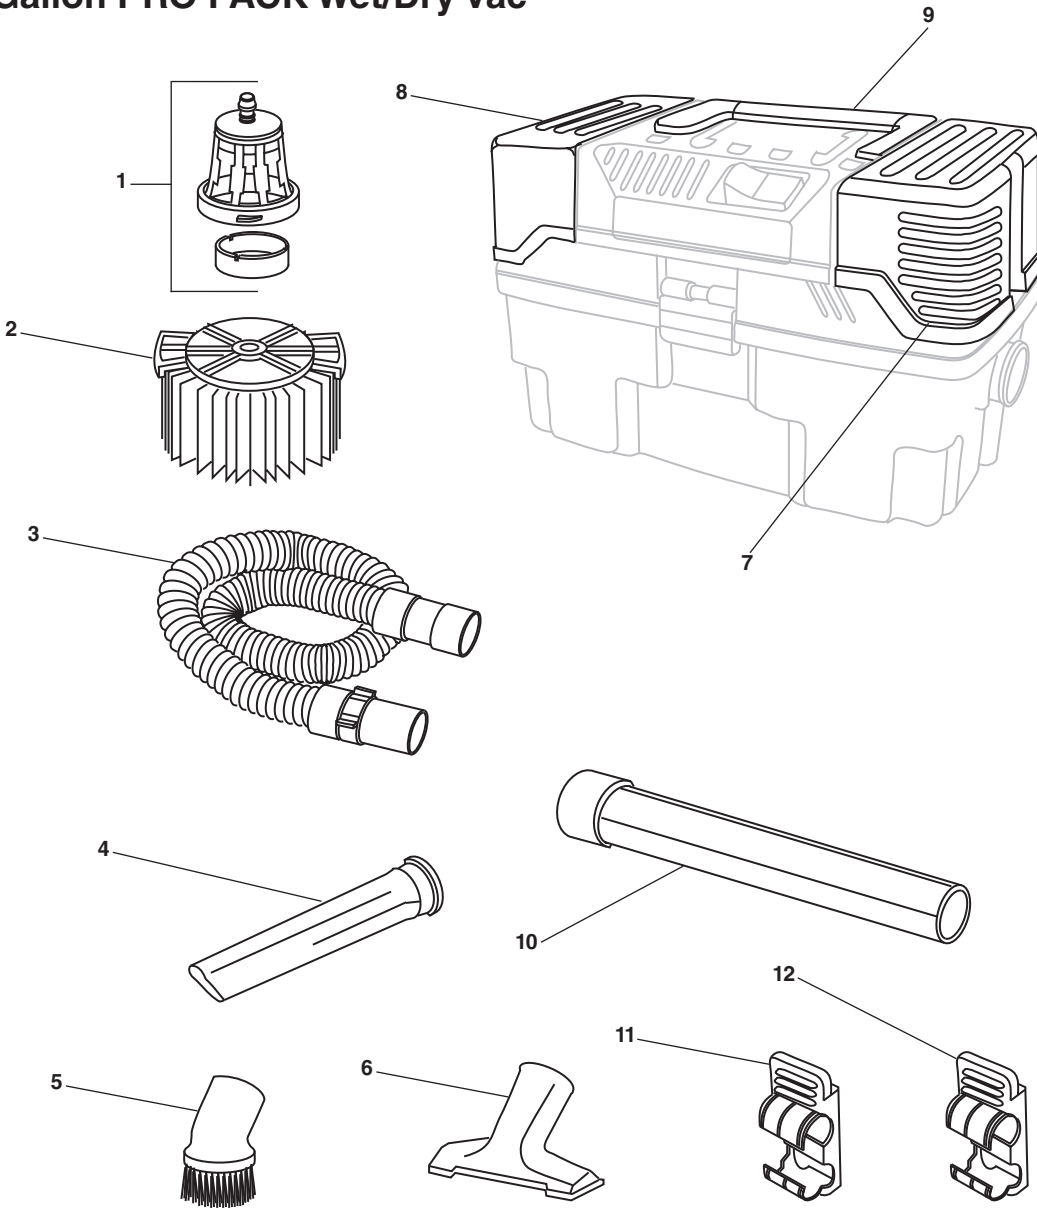

**4.5 Gallon PRO PACK Wet/Dry Vac**

**NOTE: Order parts by Catalog Number only.  
DO NOT order by Reference Number.**

Ref. No.	Catalog No.	Description
1	54388	Filter Cage Assembly
2	26643	Filter, Fine Dust
3	23773	Hose Assembly
4	31723	Crevice Tool
5	31718	Dusting Brush
6	31733	Utility Nozzle
7	23793	Right Cover
8	23798	Left Cover
9	23803	Handle
10	31728	Extension Wand
11	35488	Wand Clip (Left)
12	35493	Wand Clip (Right)

Following Items Not Shown:

47832	Power Switch
37693	Power Cord
30498	Motor 115V
42483	Motor Brush set