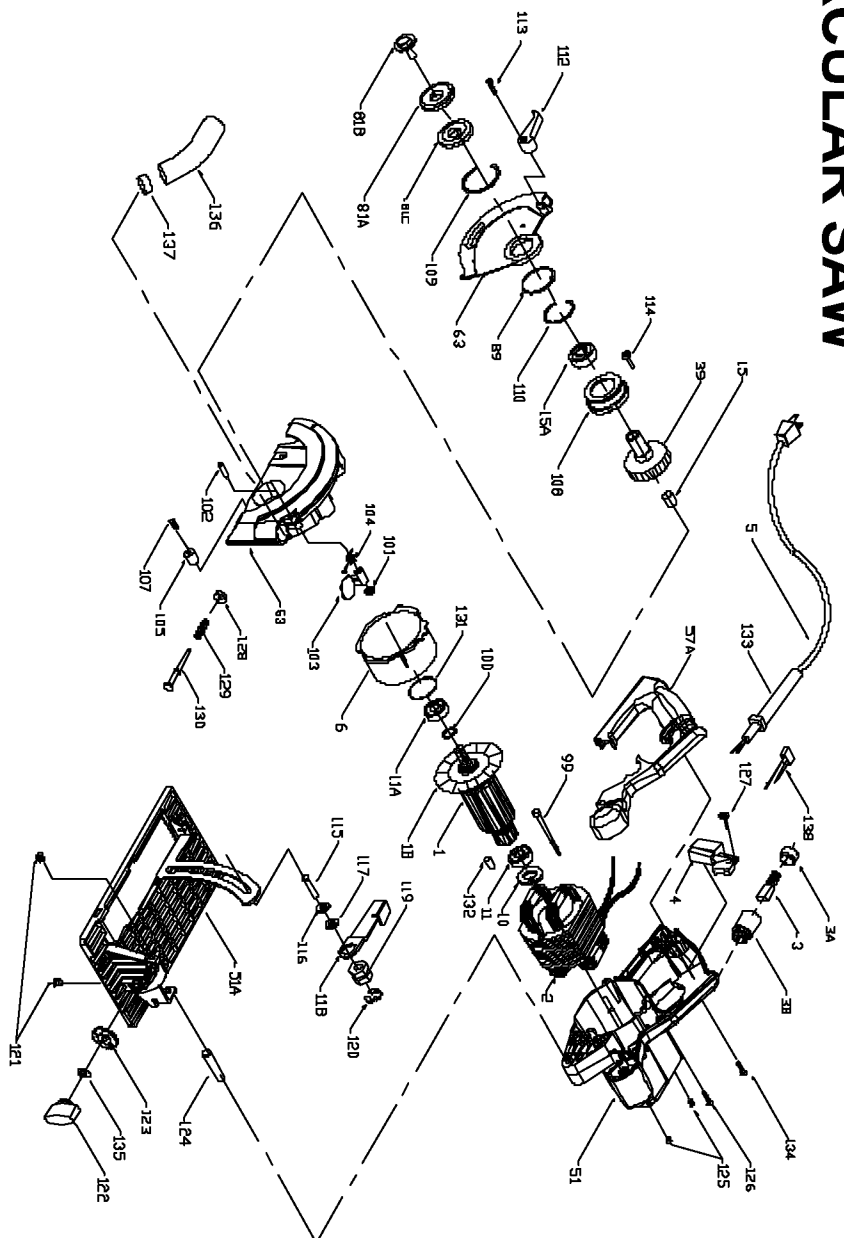

# PORTER-CABLE CIRCULAR SAW

WARNING: Electrical repairs should only be attempted by trained repairmen. Contact the nearest Porter-Cable Service Center or other

347  
447

**WIRING DIAGRAMS:**

***Model 347, 120V***

## Parts List for 447 Type 2

Item Number	Part Number	Description	Qty Required
89	A03693	SPRING	1
99	872906	FIELD SCREW	2
100	684179	RETAINING RING	1
101	878877	RETAINER CLIP	1
102	697382	RIVET	1
103	697381	COVER	1
104	893314	SPRING	1
105	845359	BUMPER	1
107	879548	SCREW	10
108	899705	JACKSHAFT COVER	1
109	879289	SNAP RING	1
110	877688	SNAP RING	1
112	876044	LEVER	1
113	883541	SCREW	10
114	883486	SCREW	10
115	876024	SCREW	10
116	859359	WASHER	10
117	698241	WAVE WASHER	1
118	000000-00	No Longer Available	1
119	885518	NUT	10
120	696656	RETAINING-RING	1
121	876016	SET SCREW	10
122	897158	KNOB	1
123	898808	LOCK LEVER	1
124	874385	ROLLER PIN	1
125	881538	SET SCREW	10
126	881082	SCREW MACHINE STEEL	10

## Parts List for 447 Type 2

Item Number	Part Number	Description	Qty Required
127	882185	SCREW MACHINE STEEL	10
128	878381	SEAL	1
129	696677	SPRING	1
130	878407	LOCK PIN	1
131	876018	O RING	1
132	810425	PLUG	1
133	901266	STRAIN RELIEVER	1
134	879678	SCREW	10
135	802417	WASHER	10
136	877694	EXHAUST NOZZLE	1
137	839330	SPRING ELBOW RE	1
138	000000-00	No Longer Available	1
800	878499	TUBE GREASE	1
800	879751	LUBRICANT 4 LBS	1
856	000000-00	No Longer Available	1
856	39334	DUST BAG	1
856	000000-00	No Longer Available	1
856	000000-00	No Longer Available	1
856	145378-01	WRENCH	1
856	823383	SPRING	1
856	842935	SCREW	1
856	698034	HOSE	1
856	39332	VACUUM/HOSE ASSEMBLY	1
856	000000-00	No Longer Available	1
861	900230	CASE	1
861	887712	LATCH CARRYING CASE	1