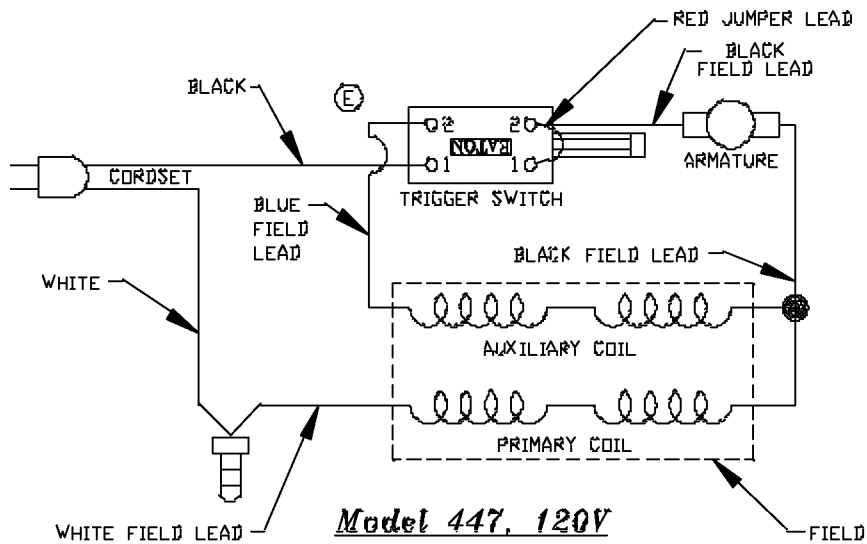

Model 447, 120V