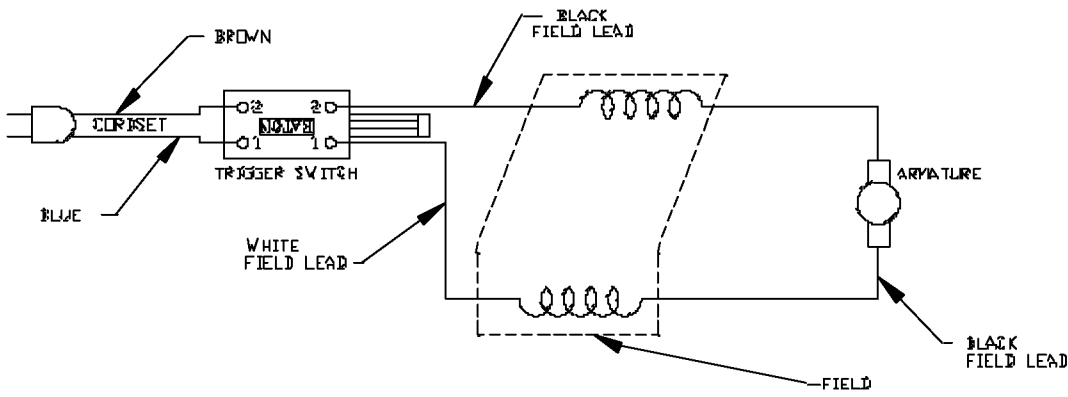

# PORTER-CABLE CIRCULAR SAW

WARNING: Electrical repairs should only be attempted by trained repairmen. Contact the nearest Porter-Cable Service Center or other

347  
447

**WIRING DIAGRAMS:**

***Model 347, 120V***

## Parts List for 447 Type 2

Item Number	Part Number	Description	Qty Required
89	A03693	SPRING	1
99	872906	FIELD SCREW	2
100	684179	RETAINING RING	1
101	878877	RETAINER CLIP	1
102	697382	RIVET	1
103	697381	COVER	1
104	893314	SPRING	1
105	845359	BUMPER	1
107	879548	SCREW	10
108	899705	JACKSHAFT COVER	1
109	879289	SNAP RING	1
110	877688	SNAP RING	1
112	876044	LEVER	1
113	883541	SCREW	10
114	883486	SCREW	10
115	876024	SCREW	10
116	859359	WASHER	10
117	698241	WAVE WASHER	1
118	000000-00	No Longer Available	1
119	885518	NUT	10
120	696656	RETAINING-RING	1
121	876016	SET SCREW	10
122	897158	KNOB	1
123	898808	LOCK LEVER	1
124	874385	ROLLER PIN	1
125	881538	SET SCREW	10
126	881082	SCREW MACHINE STEEL	10

## Parts List for 447 Type 2

Item Number	Part Number	Description	Qty Required
127	882185	SCREW MACHINE STEEL	10
128	878381	SEAL	1
129	696677	SPRING	1
130	878407	LOCK PIN	1
131	876018	O RING	1
132	810425	PLUG	1
133	901266	STRAIN RELIEVER	1
134	879678	SCREW	10
135	802417	WASHER	10
136	877694	EXHAUST NOZZLE	1
137	839330	SPRING ELBOW RE	1
138	000000-00	No Longer Available	1
800	878499	TUBE GREASE	1
800	879751	LUBRICANT 4 LBS	1
856	000000-00	No Longer Available	1
856	39334	DUST BAG	1
856	000000-00	No Longer Available	1
856	000000-00	No Longer Available	1
856	145378-01	WRENCH	1
856	823383	SPRING	1
856	842935	SCREW	1
856	698034	HOSE	1
856	39332	VACUUM/HOSE ASSEMBLY	1
856	000000-00	No Longer Available	1
861	900230	CASE	1
861	887712	LATCH CARRYING CASE	1