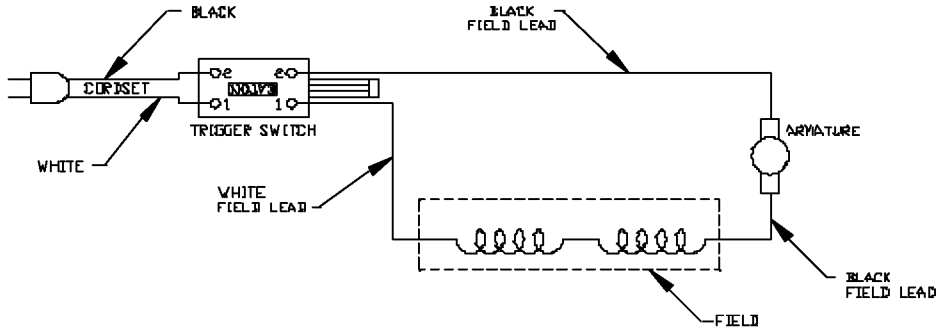

# PORTER-CABLE CIRCULAR SAW

WARNING: Electrical repairs should only be attempted by trained repairmen. Contact the nearest Porter-Cable Service Center or other

347  
447

**WIRING DIAGRAMS:**

***Model 347, 120V***

## Parts List for 447 Type 2

Item Number	Part Number	Description	Qty Required
89	A03693	SPRING	1
99	872906	FIELD SCREW	2
100	684179	RETAINING RING	1
101	878877	RETAINER CLIP	1
102	697382	RIVET	1
103	697381	COVER	1
104	893314	SPRING	1
105	845359	BUMPER	1
107	879548	SCREW	10
108	899705	JACKSHAFT COVER	1
109	879289	SNAP RING	1
110	877688	SNAP RING	1
112	876044	LEVER	1
113	883541	SCREW	10
114	883486	SCREW	10
115	876024	SCREW	10
116	859359	WASHER	10
117	698241	WAVE WASHER	1
118	000000-00	No Longer Available	1
119	885518	NUT	10
120	696656	RETAINING-RING	1
121	876016	SET SCREW	10
122	897158	KNOB	1
123	898808	LOCK LEVER	1
124	874385	ROLLER PIN	1
125	881538	SET SCREW	10
126	881082	SCREW MACHINE STEEL	10

## Parts List for 447 Type 2

Item Number	Part Number	Description	Qty Required
127	882185	SCREW MACHINE STEEL	10
128	878381	SEAL	1
129	696677	SPRING	1
130	878407	LOCK PIN	1
131	876018	O RING	1
132	810425	PLUG	1
133	901266	STRAIN RELIEVER	1
134	879678	SCREW	10
135	802417	WASHER	10
136	877694	EXHAUST NOZZLE	1
137	839330	SPRING ELBOW RE	1
138	000000-00	No Longer Available	1
800	878499	TUBE GREASE	1
800	879751	LUBRICANT 4 LBS	1
856	000000-00	No Longer Available	1
856	39334	DUST BAG	1
856	000000-00	No Longer Available	1
856	000000-00	No Longer Available	1
856	145378-01	WRENCH	1
856	823383	SPRING	1
856	842935	SCREW	1
856	698034	HOSE	1
856	39332	VACUUM/HOSE ASSEMBLY	1
856	000000-00	No Longer Available	1
861	900230	CASE	1
861	887712	LATCH CARRYING CASE	1