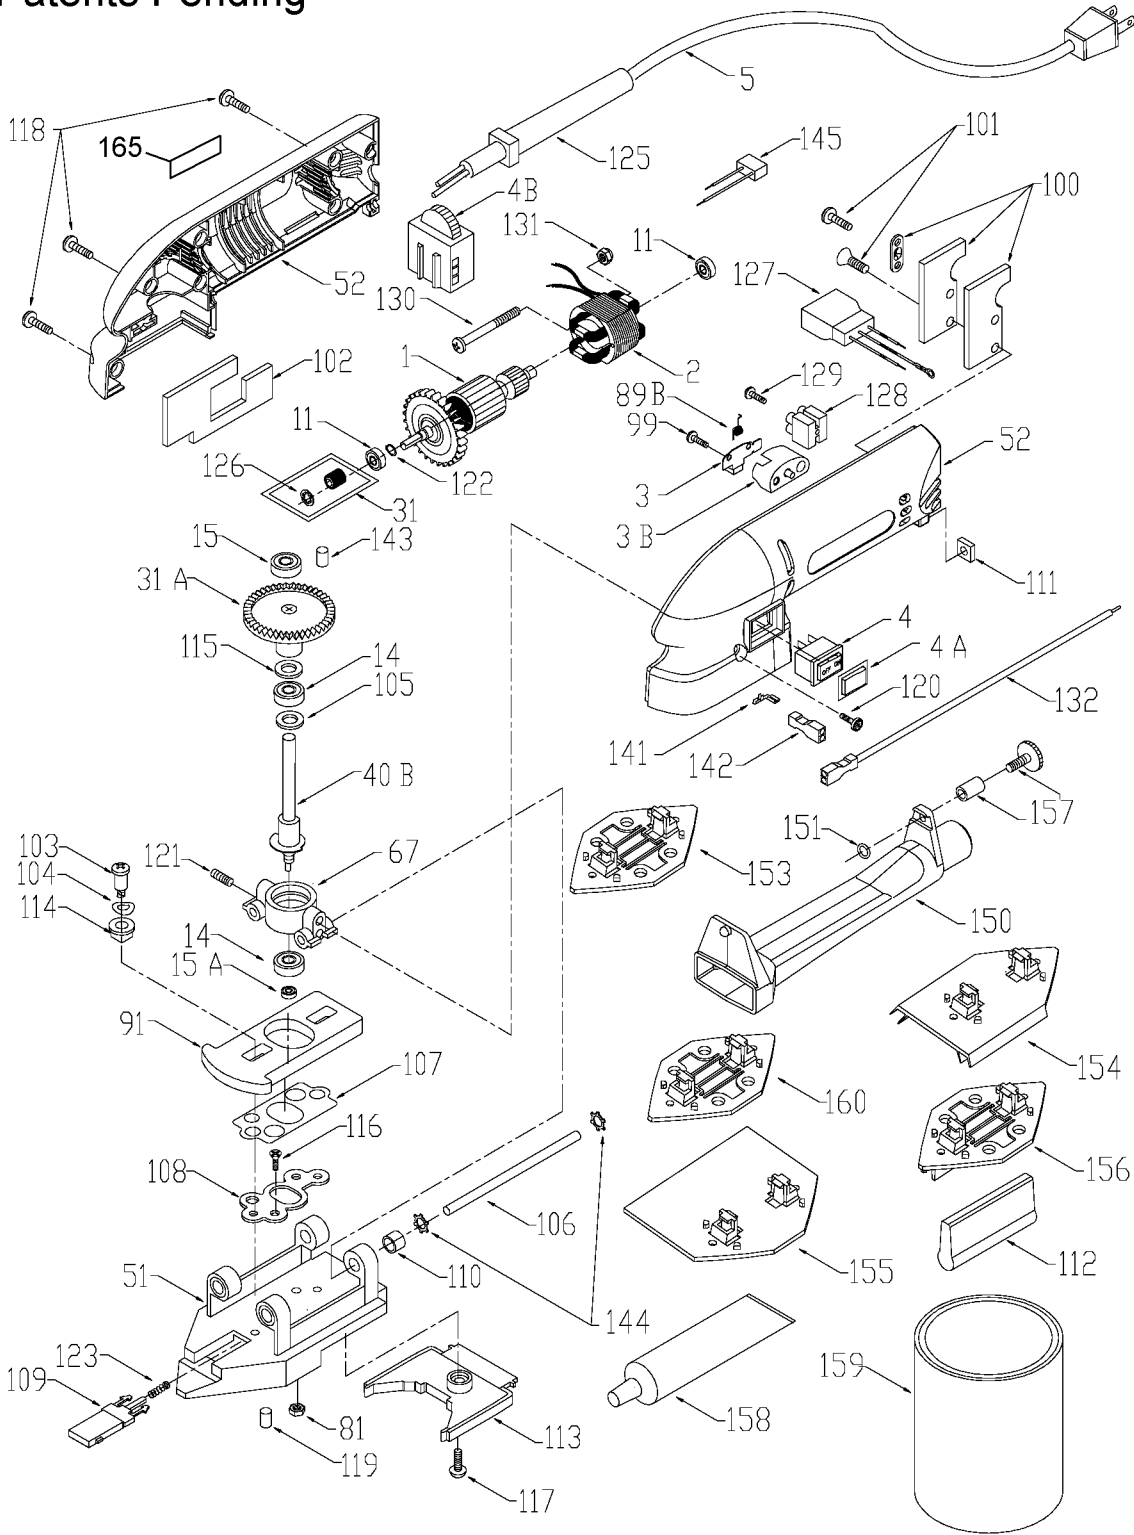

444
444VS

NOTE: Do not use unapproved lubricants or LOCTITE® products on this Sander. LOCTITE® is a registered trademark of the LOCTITE CORP., Newington, CT

Parts List for 444VS Type 1

Item Number	Part Number	Description	Qty Required
1	000000-00	No Longer Available	1
1	000000-00	No Longer Available	1
2	000000-00	No Longer Available	1
2	000000-00	No Longer Available	1
2	000000-00	No Longer Available	1
3	000000-00	No Longer Available	2
3	000000-00	No Longer Available	2
3	690740	BRUSH HOLDER BASE	2
4	887454	SWITCH (ON-OFF)	1
4	887453	SWITCH	1
4	887452	DUST SHIELD	1
4	000000-00	No Longer Available	1
5	000000-00	No Longer Available	1
5	A10193	CORDSET	1
11	855284	BEARING	3
14	N388929	BALL BEARING	3
15	892441SV	BEARING	3
15	N238459	BEARING	3
31	881112	PINION	1
31	881113	GEAR	1
40	000000-00	No Longer Available	1
51	882824	VACUUM HSG ASSY	1
52	000000-00	No Longer Available	1
52	000000-00	No Longer Available	1
52	000000-00	No Longer Available	1
67	000000-00	No Longer Available	1
81	882292	LOCK NUT	10

Parts List for 444VS Type 1

Item Number	Part Number	Description	Qty Required
89	868775	BRUSH SPRING	2
91	000000-00	No Longer Available	1
99	879298	SCREW	10
100	861434	CORD CLAMP	1
100	000000-00	No Longer Available	1
101	000000-00	No Longer Available	10
101	882703	SCREW	10
102	000000-00	No Longer Available	1
103	000000-00	No Longer Available	10
104	000000-00	No Longer Available	10
105	873567	WASHER	10
106	000000-00	No Longer Available	1
107	881111	WEAR PLATE	1
108	881109	PLATE DRIVE	1
109	879219	BUTTON ACTUATOR	1
110	879201	SLEEVE BEARING	3
111	841983	NUT	10
112	892446	PROFILES	1
113	879206	VACUUM COVER HSG	1
114	000000-00	No Longer Available	10
115	824529	WASHER	10
116	882293	SCREW	10
117	882185	SCREW MACHINE STEEL	10
118	879678	SCREW	10
119	810425	PLUG	1
120	000000-00	No Longer Available	10
121	879989	SET SCREW	10