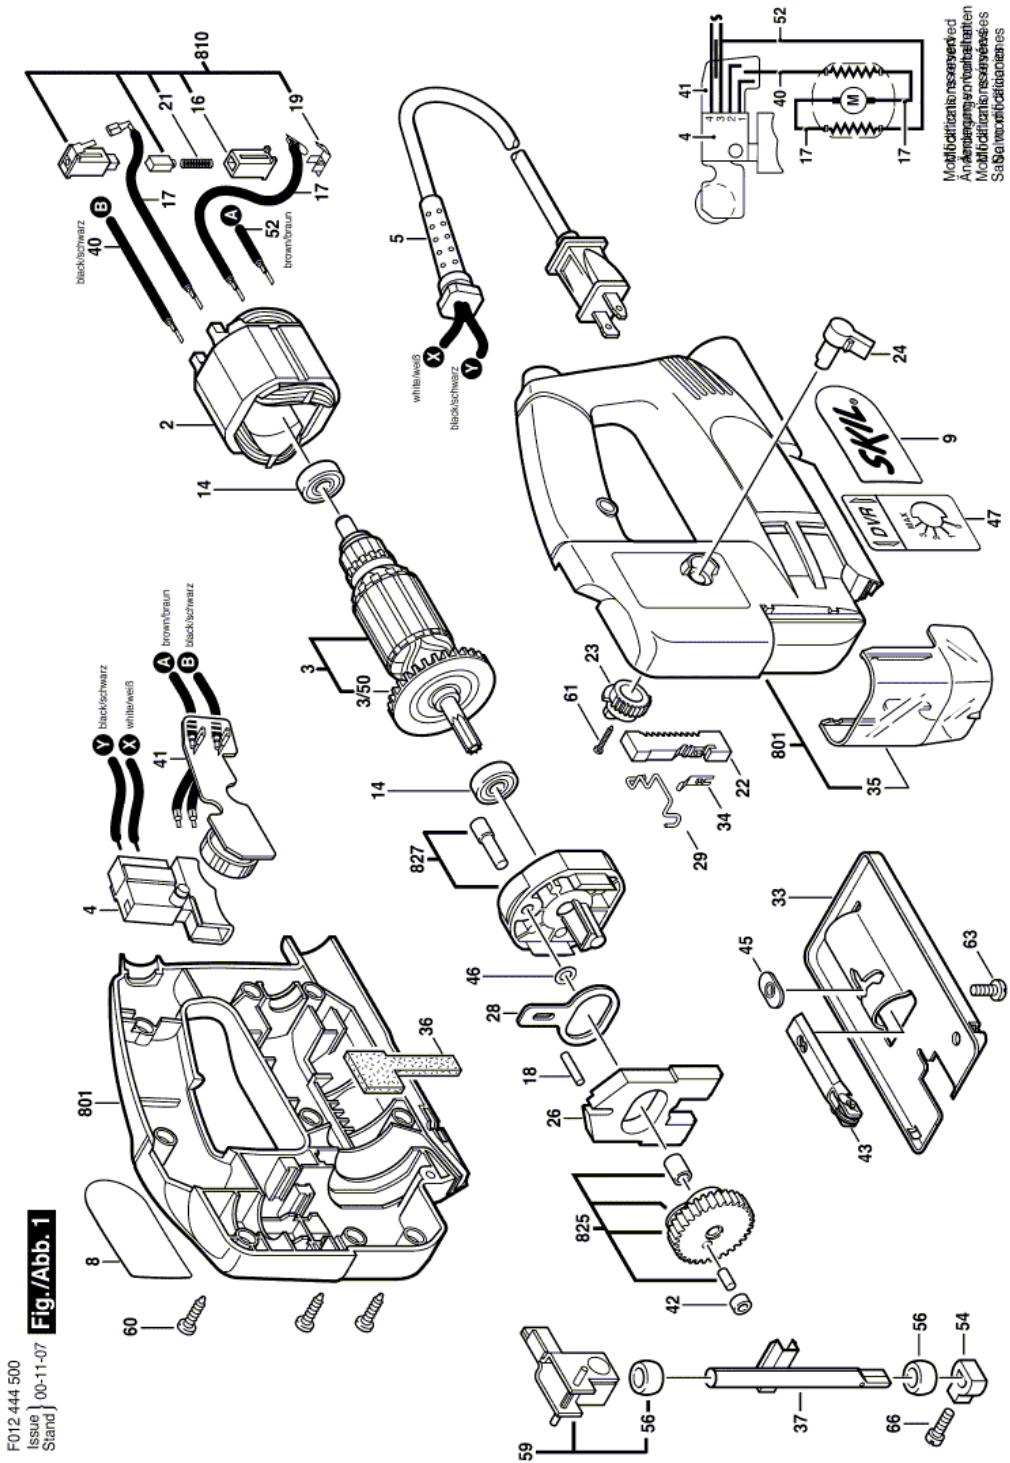

Item	Part Number	Description	Illustration	Price	Quantity	Price Group
56	2 610 347 566	Bearing	1	-,-	2	13
59	2 610 346 369	Bearing Housing	1	-,-	1	-
60	1 619 X00 504	Screw	1	-,-	10	10
61	2 610 327 772	Screw	1	-,-	1	11
63	2 610 968 495	Hex Screw	1	-,-	1	-
66	2 610 991 280	Pan head screw	1	-,-	1	11
801	2 610 995 940	Housing	1	-,-	1	-
810	2 609 120 199	Carbon-Brush Set	1	-,-	1	22
825	2 610 346 364	Eccentric Cog Wheel	1	-,-	1	-
827	2 610 968 497	Intermediate Flange	1	-,-	1	-

Illustration - Type E

Information subject to change without further notice.