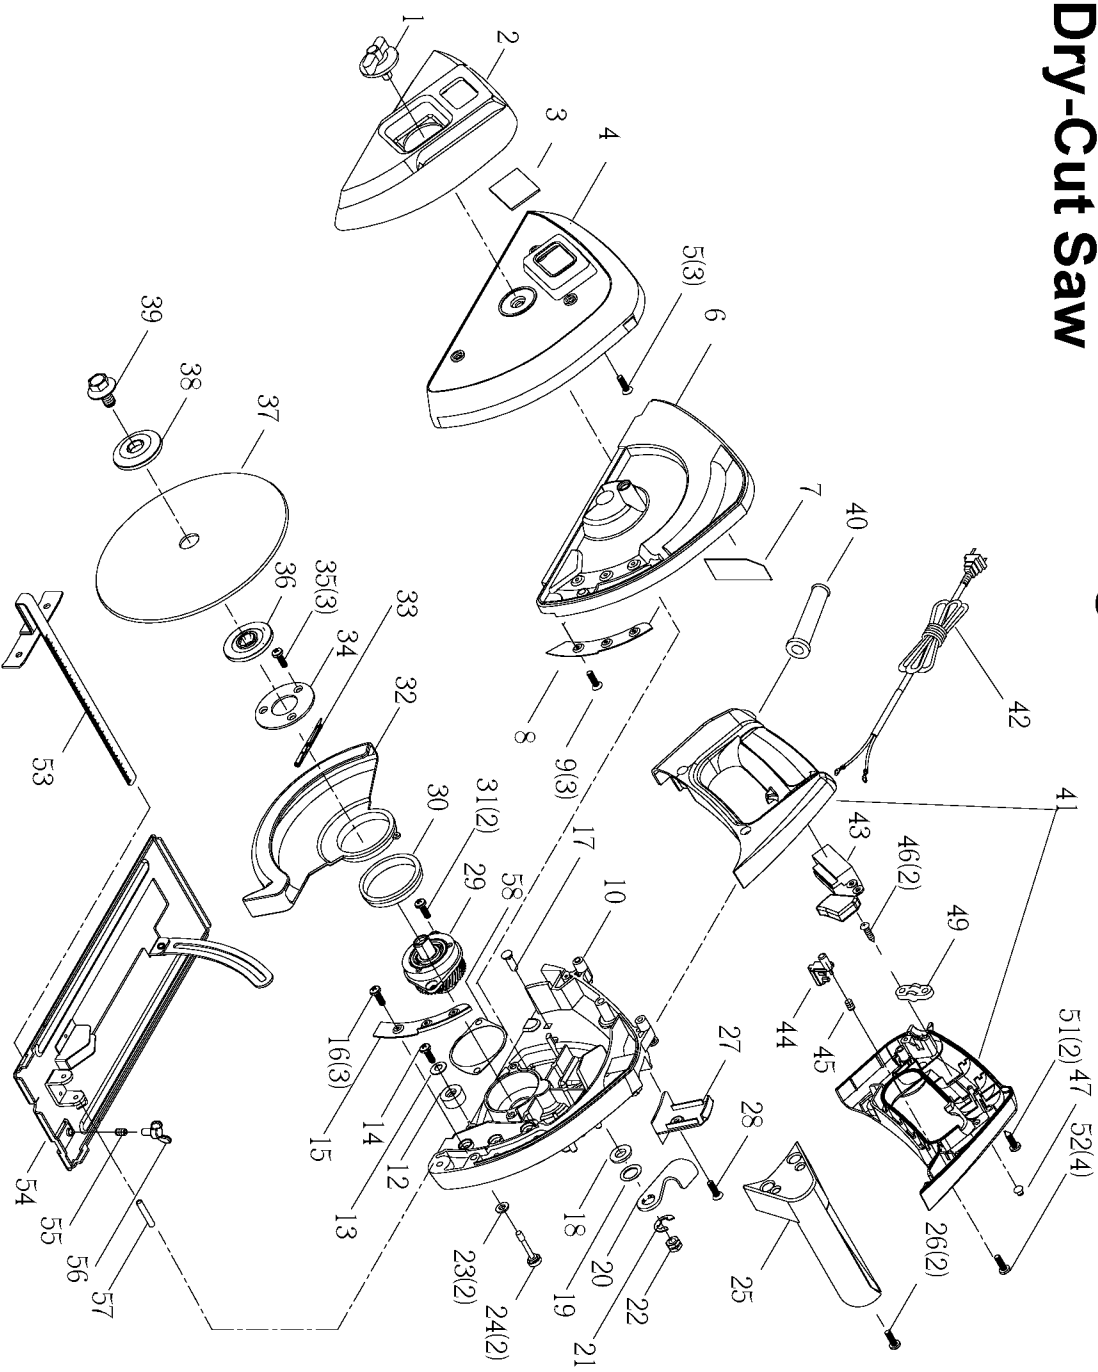

440

Parts List for 440 Type 1

Item Number	Part Number	Description	Qty Required
1	907922	PIVOT	1
2	907923	OUTER COVER	1
3	907924	GLASS	1
4	907925	CHIP SHIELD	1
5	907926	SCREW	3
6	907927	GUARD	1
7	907928	FILTER	1
8	907929	RIGHT PLATE	1
9	907930	SCREW	3
10	907931	BLADE HOUSING	1
12	907932	CUSHION	1
13	907933	FLAT WASHER	1
14	907934	SCREW	10
15	907935	LEFT PLATE	1
16	907936	SCREW	3
17	907937	SCREW	10
18	907938	FLAT WASHER	10
19	907939	WAVE FLANGE	1
20	907940	LOCK LEVER	1
21	000000-00	No Longer Available	1
22	907942	SCREW	10
23	907943	RUBBER PAD	2
24	907944	LOCK BOLT	2
25	907945	GRASP HANDLE	1
26	907946	SCREW	2
27	907947	COVER	1
28	907948	SCREW	10

Parts List for 440 Type 1

Item Number	Part Number	Description	Qty Required
29	907999	JACKSHAFT ASSY	1
30	911228	SLEEVE	1
31	907950	SCREW	2
32	907951	SAFETY COVER	1
33	907952	RETURN SPRING	1
34	907953	FRONT PLATE	1
35	907954	SCREW	3
36	907955	INNER FLANGE	1
37	12840	185MM DRY CUT BLADE	1
38	907957	OUTER FLANGE	1
39	907958	BLADE BOLT	1
40	907959	CORD GUARD	1
41	908000	HANDLE SET	1
42	907961	CORD	1
43	907962	SWITCH	1
44	907963	STOP BUTTON	1
45	907964	SET BUTTON SPRING	1
46	907965	SCREW	2
47	907966	COVER	1
49	907967	STRAIN RELIEF	1
51	907969	SCREW	2
52	907970	SCREW	4
53	907971	RULER GUIDE	1
54	907972	BASE PLATE	1
55	907973	CALIPER SPRING	1
56	907974	SCREW	10
57	907975	SPRING PIN	1

Parts List for 440 Type 1

Item Number	Part Number	Description	Qty Required
58	911228	SLEEVE	1
60	907976	BAFFLE	1
61	907977	SPRING	1
62	907978	STOP LEVER	1
63	908001	BALL BEARING	1
64	908002	ARMATURE	1
65	907981	INSULATION RING	1
66	908003	BALL BEARING	1
67	907983	SCREW	2
68	908004	FIELD ASSY	1
69	000000-00	No Longer Available	1
70	907986	SCREW	4
71	907987	SCREW	2
72	907988	BRUSH HOLDER	2
73	907989	BRUSH	2
74	907990	BRUSH CAP	2
82	908602	HEX WRENCH	1
83	908603	WRENCH	1
84	907388	WARNING LABEL	1