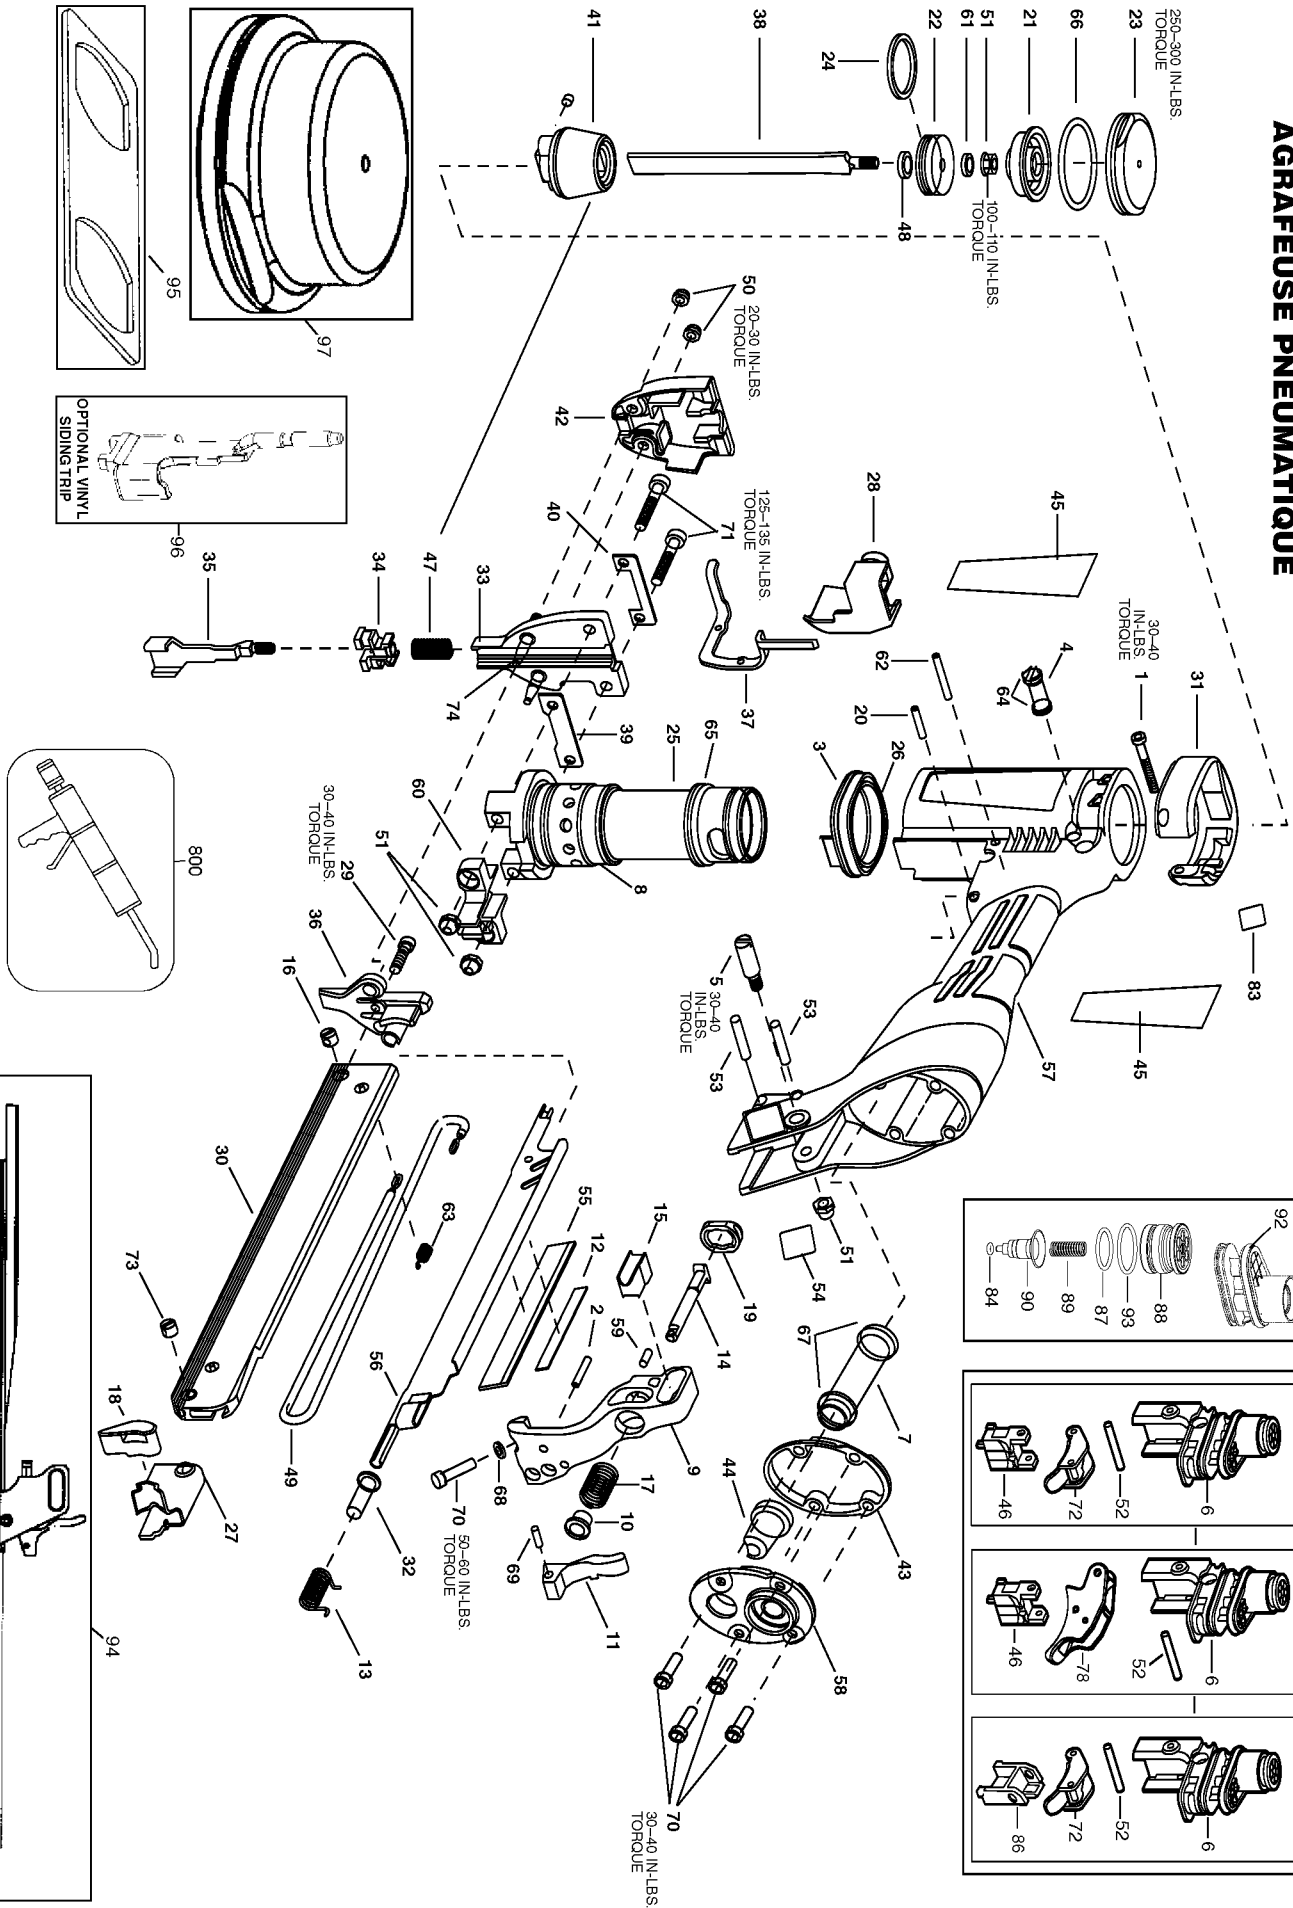

438S4

PNEUMATIC STAPLER ENGRAPADORA NEUMÁTICA AGRAFEUSE PNEUMATIQUE

IP1114-1REVK 2/07
TO BE USED WITH PARTS LIST IP1114-2 AND OPERATION AND MAINTENANCE MANUAL 104000

Parts List for 438S4 Type 0

Item Number	Part Number	Description	Qty Required
1	100258	SCREW	1
2	100263	PIN-SPIROL-M4X14MM	1
3	100279	O-RING-1.612X.103	1
4	101525	VALVE-ENERGY CONTROL	1
5	102168	SCREW-SPECIAL (MAGAZ	1
6	TVA12	KIT-STANDARD MODULE	1
7	103208	TUBE-EXHAUST	1
8	103211	SEAL-CHECK	1
9	103217	BRACKET-MAGAZINE	1
10	103218	BUSHING-TOGGLE PIN	1
11	103447	TOGGLE-MAGAZINE	1
12	103548	LABEL-MAGAZINE CAPAC	1
13	103549	SPRING-COVER	1
14	103558	LATCH-MAGAZINE	1
15	103601	SLEEVE-BRACKET	1
16	103750	INSERT-THREADED M4X.	1
17	103770	SPRING-COMPRESSION	1
18	103791	HANDLE-PUSHER	1
19	103795	DISC-LATCH STOP	1
20	103858	PIN-SPRING-4X20MM	1
21	103993	BUMPER-TOP L/P	1
22	103994	PISTON	1
23	103995	CAP-SLEEVE L/P	1
24	166045	RING-PISTON	1
25	103997	SLEEVE-CYLINDER-L/P	1
26	103999	BULKHEAD-SLEEVE - L/	1
27	104023	PUSHER (1/2IN)	1

Parts List for 438S4 Type 0

Item Number	Part Number	Description	Qty Required
28	104027	COVER-TRIP L/P	1
29	104030	SCREW-SPECIAL M4X20	1
30	104049	ASSEMBLY-MAGAZINE-1/	1
31	104064	PROTECTOR-FRONT FRAM	1
32	104067	BUSHING-MAGAZINE COV	1
33	160200	NOSE-S4	1
34	104339	ADJUSTER-TRIP	1
35	104341	ARM-CONTACT	1
36	107441	TIP-CORE 1/2	1
37	104623	ARM-UPPER CONTACT	1
38	104929	DRIVER-(1/2IN)	1
39	104972	WEARPLATE (1/2IN)	1
40	104975	PLATE-NOSE	1
41	105007	BUMPER-LOWER L/P (1/	1
42	105013	CASTING-NOSE COVER	1
43	105057	GASKET-END CAP L/P	1
44	105070	EXHAUST DEFLECTOR	1
46	105932	ARM GUIDE ASSEMBLY	1
47	105934	SPRING-COMPRESSION	1
48	105959	WASHER-PISTON	1
49	106051	SPRING-EXTENSION	1
50	MHE5080-100	NUT-NYLON M5X.80	2
51	MHE6100-100	NUT-ESN M6X1	4
52	106058	PIN-SPRING-M3X32	1
52	106059	PIN-ROLL-M4X30MM	1
54	106097	LABEL-PATENT	1
55	158612	LABEL-WARNING	1