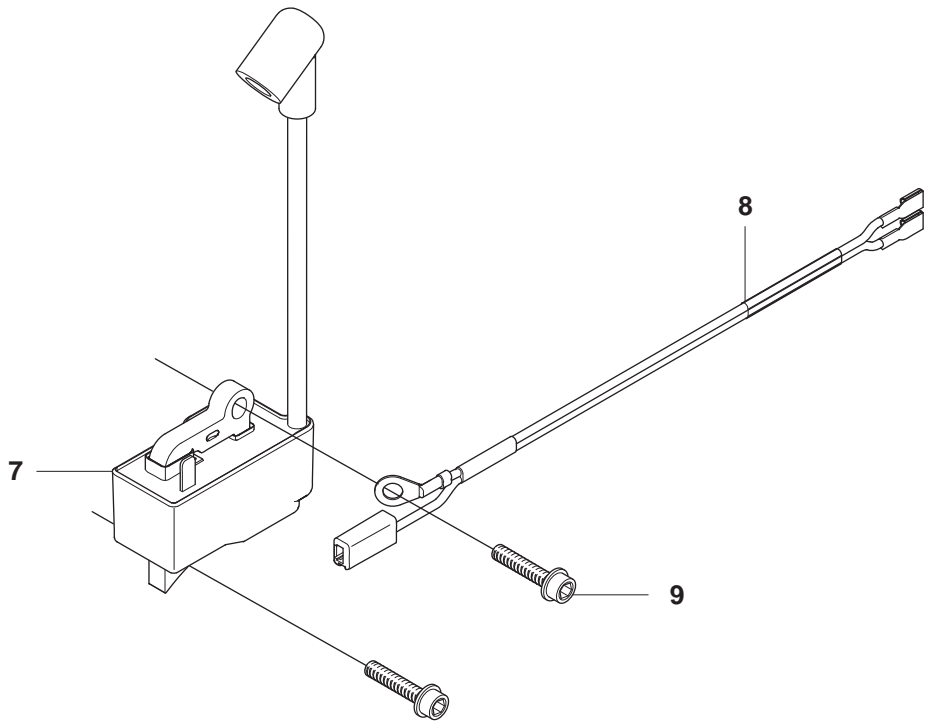

B

435, 435e, 440e

Page B
435, 435e, 440e

Pos.	Compl No.	Part No.	Quantity	Notes
1		544 87 12-01	1	Clutch assy
2	544 87 12-01	502 08 03-01	2	Clutch spring
3		505 44 15-01	1	Clutch drum assy
4	505 44 15-01	503 53 92-01	1	Support bushing
5		544 21 24-01	1	Worm gear
6		540 05 79-01	1	Pump piston
7		537 15 48-01	1	Pump cylinder
8		544 08 42-01	1	Oil hose

Page C
435, 435e, 440e

Pos.	Compl No.	Part No.	Quantity	Notes
1		504 79 02-01	1	Cylinder cover kpl
2	504 79 02-01	544 80 53-01	1	Start reminder, label
3		503 89 47-01	3	Snap

D2 435e, 440e

1

Pos.	Compl No.	Part No.	Quantity	Notes
1		544 28 70-02		
2	544 28 70-02	544 28 69-01	1	Starter housing
3	544 28 70-02	537 28 32-01	1	Reinforcement sleeve
4	544 28 70-02	540 05 75-01	1	Spring cassette assy
5	544 28 70-02	503 21 28-10	2	Screw CCRPANT
6	544 28 70-02	537 42 32-01	1	Starter pulley
7	544 28 70-02	505 64 73-01	1	Spring
8	544 28 70-02	537 42 33-01	1	Driver
9	544 28 70-02	537 42 66-01	1	Screw
10	544 28 70-02	505 30 51-25	1	Starter cord
11	544 28 70-02	537 23 25-01	1	Starhandtag
12	544 28 70-02	503 21 73-21	4	Screw CIHSCTO
13		544 46 36-02	1	Label, Starter
14		544 46 36-01	1	Label, Starter
15		544 19 71-01	1	Cooling air conductor