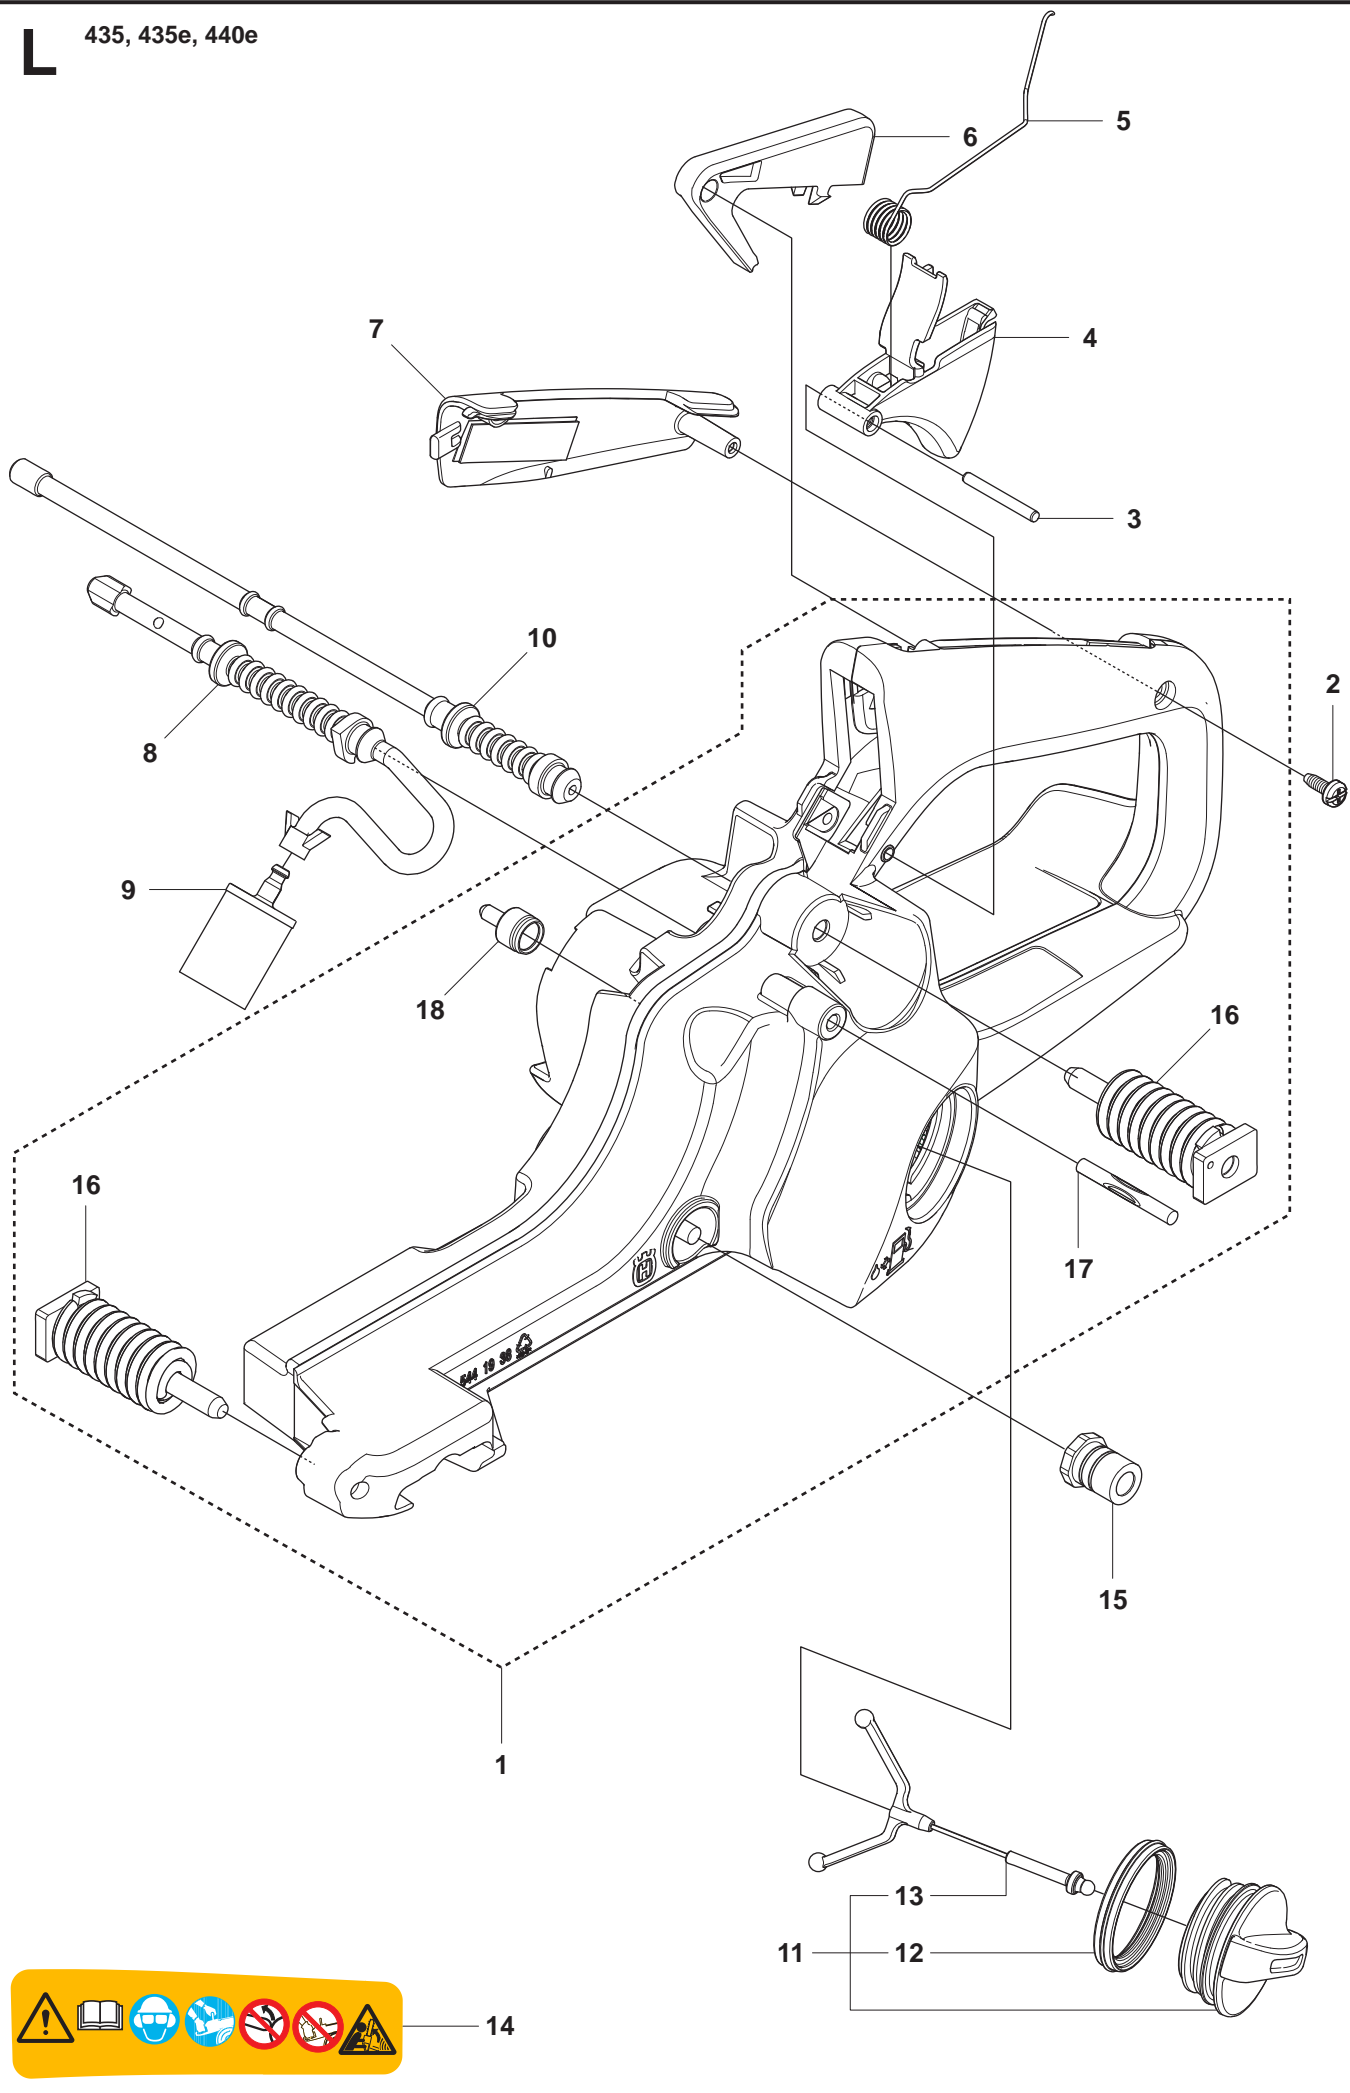

B

435, 435e, 440e

Page B
435, 435e, 440e

Pos.	Compl No.	Part No.	Quantity	Notes
1		544 87 12-01	1	Clutch assy
2	544 87 12-01	502 08 03-01	2	Clutch spring
3		505 44 15-01	1	Clutch drum assy
4	505 44 15-01	503 53 92-01	1	Support bushing
5		544 21 24-01	1	Worm gear
6		540 05 79-01	1	Pump piston
7		537 15 48-01	1	Pump cylinder
8		544 08 42-01	1	Oil hose

Pos.	Compl No.	Part No.	Quantity	Notes
1		504 73 51-02	1	Cylinder assy
2	504 73 51-02	502 62 50-02	1	Piston assy
3	502 62 50-02	544 40 59-01	1	Piston ring
4	502 62 50-02	544 40 60-01	1	Piston pin
5	502 62 50-02	537 39 99-01	2	Circlip
6	504 73 51-02	503 41 41-01	1	Needle bearing
7		544 39 60-01	1	Gasket, cylinder rear
8		544 39 59-01	1	Gasket, cylinder front
9		725 53 33-55	4	Screw
10		503 23 51-11	1	Spark plug

Page J
435, 435e, 440e

Pos.	Compl No.	Part No.	Quantity	Notes
1		544 34 38-01	1	Crankshaft
2	544 34 38-01	544 24 87-01	1	Ball bearing 6001 OD32
3	544 34 38-01	544 25 12-01	1	Sealing 12x32x3,7
4	544 34 38-01	544 24 88-01	1	Ball bearing 6001 OD32w
5	544 34 38-01	544 25 13-01	1	Sealing 16,6x32,3,7
6		503 41 41-01	1	Needle bearing

K 435, 435e, 440e

Page K
435, 435e, 440e

Pos.	Compl No.	Part No.	Quantity	Notes
1		544 93 25-01	1	Crankcase assy
2		503 87 58-02	1	Stiffening plate
3		503 87 54-02	1	Bar bolt
4		537 33 46-01	1	Bar bolt
5		544 03 64-01	1	Bar bolt
6		503 24 09-05	1	Needle roller
7		530 02 61-19	1	Check valve
8		537 40 35-01	1	Filter
9		544 08 33-01	1	Oil screen
10		544 33 16-01	3	Guide pin
11		503 86 93-01	1	Support
12		544 11 12-01	1	Tank cap assy
13	544 11 12-01	537 21 50-01	1	Sealing
14	544 11 12-01	503 57 89-01	1	Holder
15		503 88 63-01	1	Chain catcher pin
16		544 31 62-01	2	Screw
17		501 00 76-01	1	Lateral support
18		503 21 51-03	1	Screw
19		544 28 46-01	1	Chain guide plate
20		503 21 70-10	1	Screw
21		544 28 65-01	1	Spike inner
22		503 21 75-20	2	Screw
23		544 25 15-01	1	Hand guard
24		503 89 24-01	1	Catch
25		503 89 30-02	2	Screw
26		503 43 65-01	1	Lock spring