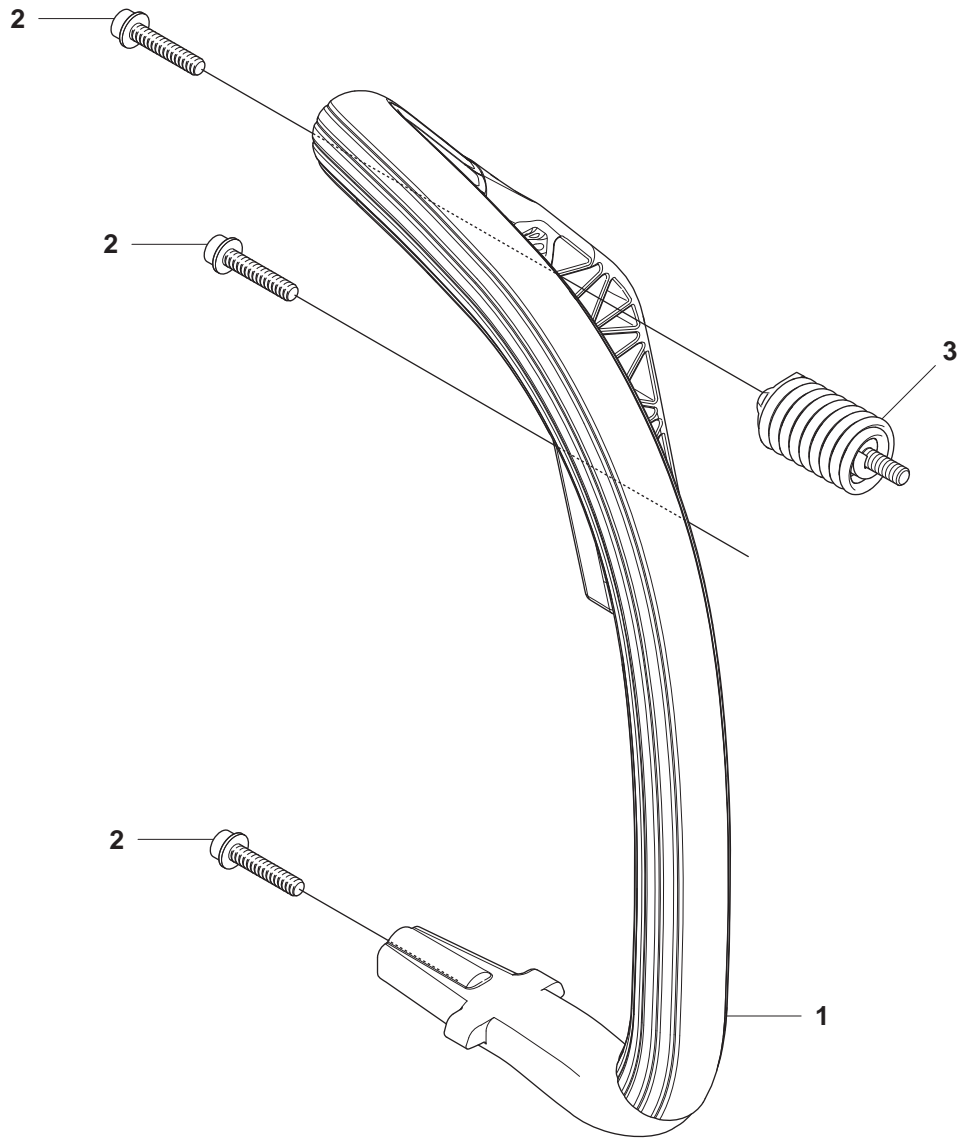

M 435, 435e, 440e

Page M
435, 435e, 440e

Pos.	Compl No.	Part No.	Quantity	Notes
1		544 28 40-01	1	Front handle
2		503 21 88-76	3	Screw
3		503 89 83-01	1	Antivibration element