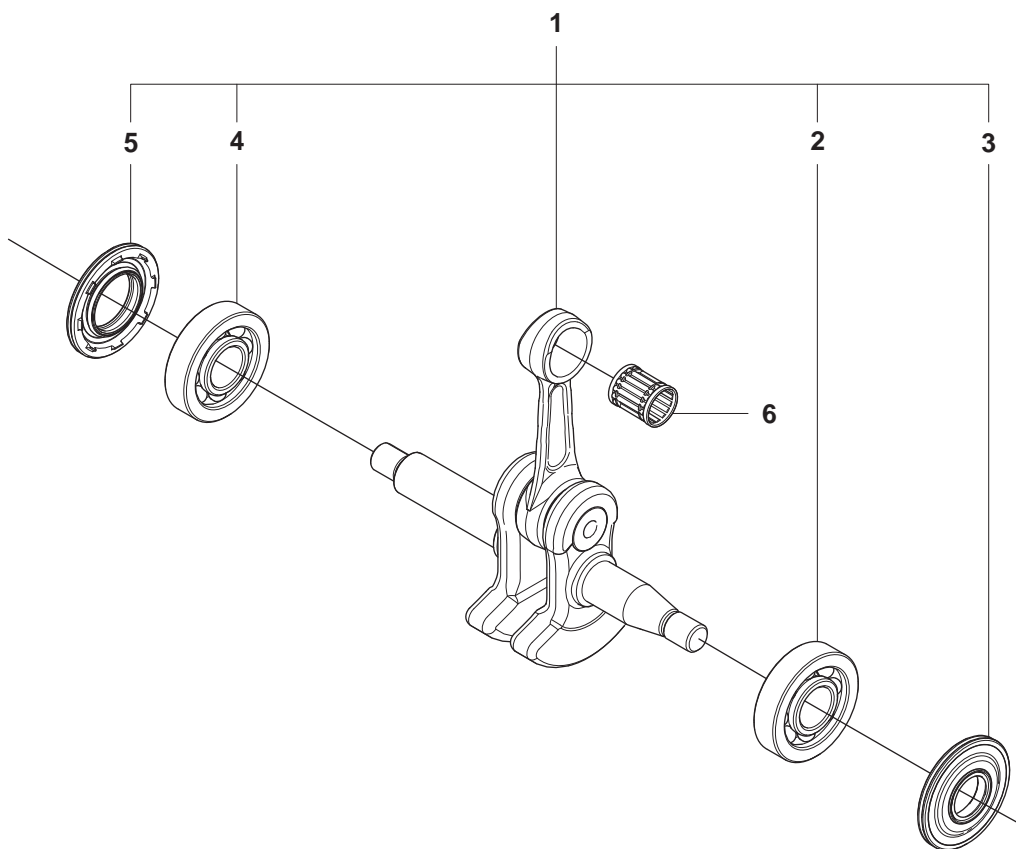

B

435, 435e, 440e

Page B
435, 435e, 440e

Pos.	Compl No.	Part No.	Quantity	Notes
1		544 87 12-01	1	Clutch assy
2	544 87 12-01	502 08 03-01	2	Clutch spring
3		505 44 15-01	1	Clutch drum assy
4	505 44 15-01	503 53 92-01	1	Support bushing
5		544 21 24-01	1	Worm gear
6		540 05 79-01	1	Pump piston
7		537 15 48-01	1	Pump cylinder
8		544 08 42-01	1	Oil hose

Page E
435, 435e, 440e

Pos.	Compl No.	Part No.	Quantity	Notes
1		544 87 42-01	1	Flywheel assy
2	544 87 42-01	537 24 56-01	2	Starter pawl
3	544 87 42-01	501 81 99-03	2	Screw
4	544 87 42-01	503 23 00-42	2	Washer steel
5	544 87 42-01	503 78 32-01	2	Spring
6		503 22 04-01	1	Nut
7		505 42 72-01	1	Ignition module
8		544 84 82-01	1	Wiring assy
9		503 20 02-20	2	Screw IHSCFM

Pos.	Compl No.	Part No.	Quantity	Notes
1		504 73 51-02	1	Cylinder assy
2	504 73 51-02	502 62 50-02	1	Piston assy
3	502 62 50-02	544 40 59-01	1	Piston ring
4	502 62 50-02	544 40 60-01	1	Piston pin
5	502 62 50-02	537 39 99-01	2	Circlip
6	504 73 51-02	503 41 41-01	1	Needle bearing
7		544 39 60-01	1	Gasket, cylinder rear
8		544 39 59-01	1	Gasket, cylinder front
9		725 53 33-55	4	Screw
10		503 23 51-11	1	Spark plug