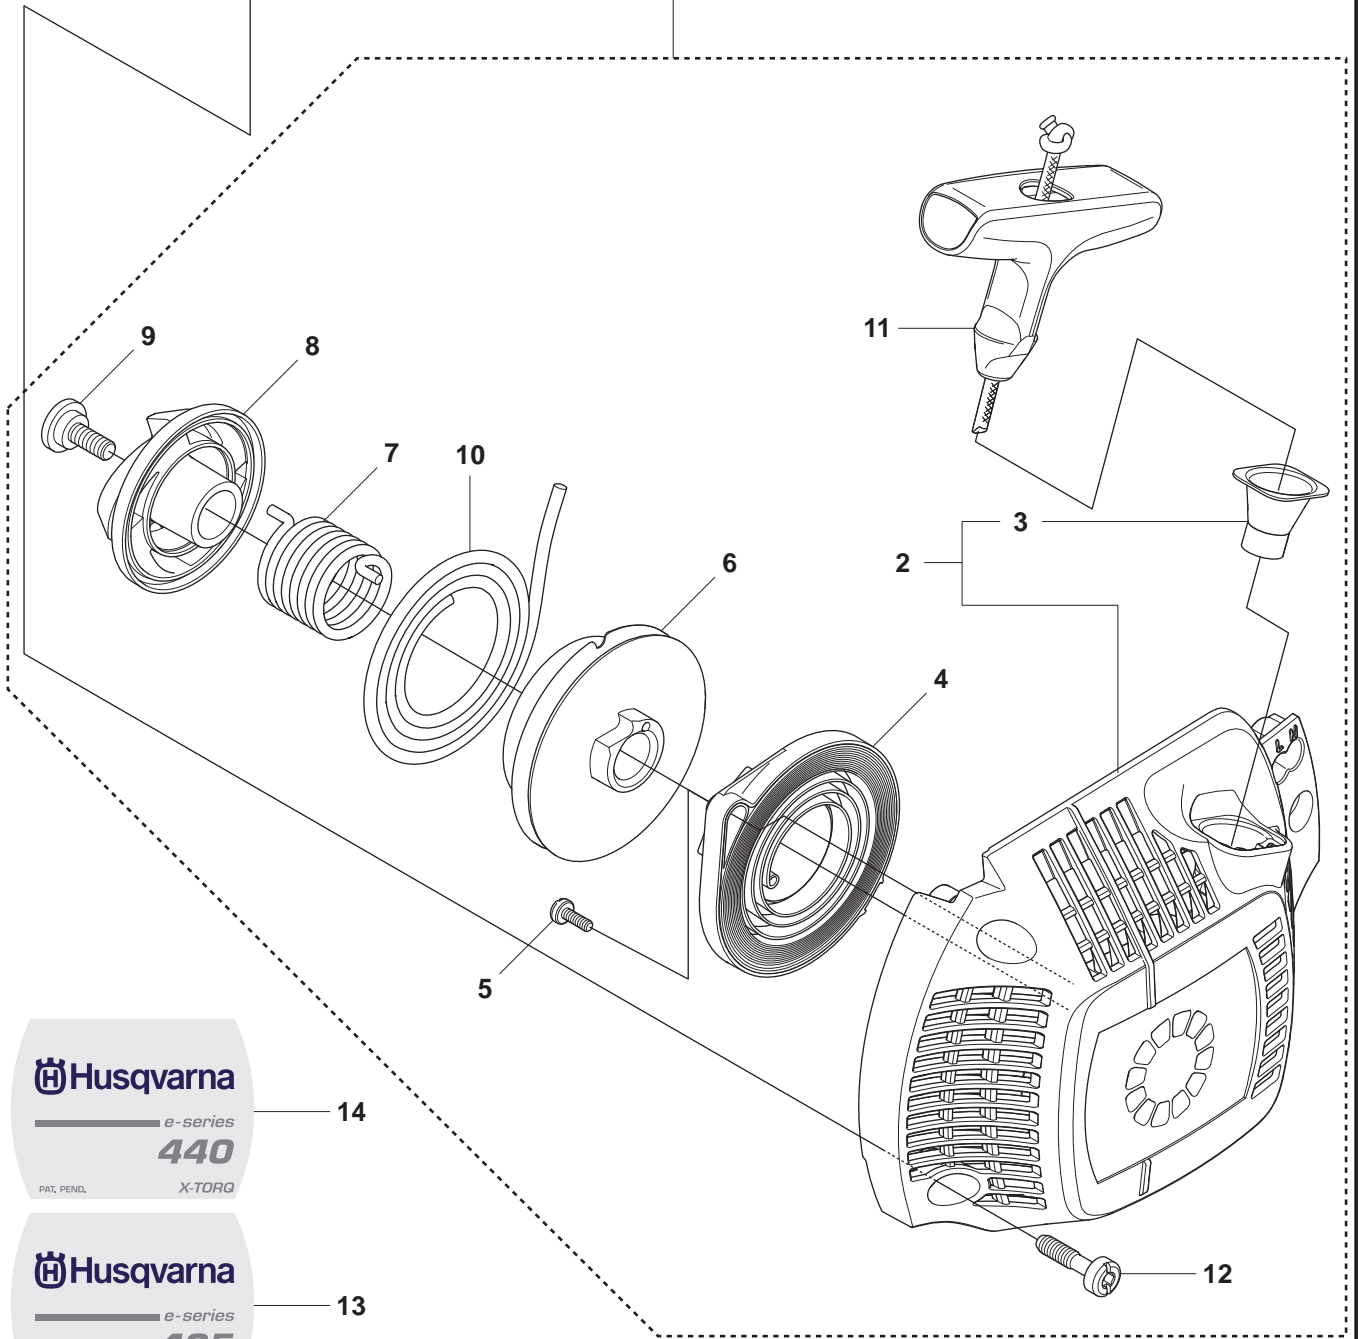

Pos.	Compl No.	Part No.	Quantity	Notes
1		544 19 49-01	1	Clutch cover assy
2	544 19 49-01	504 54 28-01	1	Cover
3	544 19 49-01	544 30 60-01	1	Brake band assy
4	544 19 49-01	544 25 31-01	1	Wear protection
5	544 19 49-01	503 85 52-01	1	Guide bushing
6	544 19 49-01	505 89 26-01	1	Brake spring
7	544 19 49-01	544 24 85-01	1	Cover lid
8	544 19 49-01	503 89 08-02	1	Knee joint
9	544 19 49-01	503 89 29-01	1	Pin knee joint
10	544 19 49-01	735 31 08-20	1	E-clip
11	544 19 49-01	537 39 29-01	1	Chain tension screw
12	544 19 49-01	537 34 72-01	1	Chain tensioner wheel
13	544 19 49-01	537 39 26-01	1	Heat protector
14	544 19 49-01	544 35 75-01	1	Label
15	544 19 49-01	503 21 70-10	10	Screw
16	544 19 49-01	544 84 55-01	1	Bearing sleeve
17	544 19 49-01	544 25 05-01	1	Wear plate
18		537 34 78-01	1	Knob

B

435, 435e, 440e

Page B
435, 435e, 440e

Pos.	Compl No.	Part No.	Quantity	Notes
1		544 87 12-01	1	Clutch assy
2	544 87 12-01	502 08 03-01	2	Clutch spring
3		505 44 15-01	1	Clutch drum assy
4	505 44 15-01	503 53 92-01	1	Support bushing
5		544 21 24-01	1	Worm gear
6		540 05 79-01	1	Pump piston
7		537 15 48-01	1	Pump cylinder
8		544 08 42-01	1	Oil hose

Page C
435, 435e, 440e

Pos.	Compl No.	Part No.	Quantity	Notes
1		504 79 02-01	1	Cylinder cover kpl
2	504 79 02-01	544 80 53-01	1	Start reminder, label
3		503 89 47-01	3	Snap

D2 435e, 440e

1

Pos.	Compl No.	Part No.	Quantity	Notes
1		544 28 70-02		
2	544 28 70-02	544 28 69-01	1	Starter housing
3	544 28 70-02	537 28 32-01	1	Reinforcement sleeve
4	544 28 70-02	540 05 75-01	1	Spring cassette assy
5	544 28 70-02	503 21 28-10	2	Screw CCRPANT
6	544 28 70-02	537 42 32-01	1	Starter pulley
7	544 28 70-02	505 64 73-01	1	Spring
8	544 28 70-02	537 42 33-01	1	Driver
9	544 28 70-02	537 42 66-01	1	Screw
10	544 28 70-02	505 30 51-25	1	Starter cord
11	544 28 70-02	537 23 25-01	1	Starhandtag
12	544 28 70-02	503 21 73-21	4	Screw CIHSCTO
13		544 46 36-02	1	Label, Starter
14		544 46 36-01	1	Label, Starter
15		544 19 71-01	1	Cooling air conductor