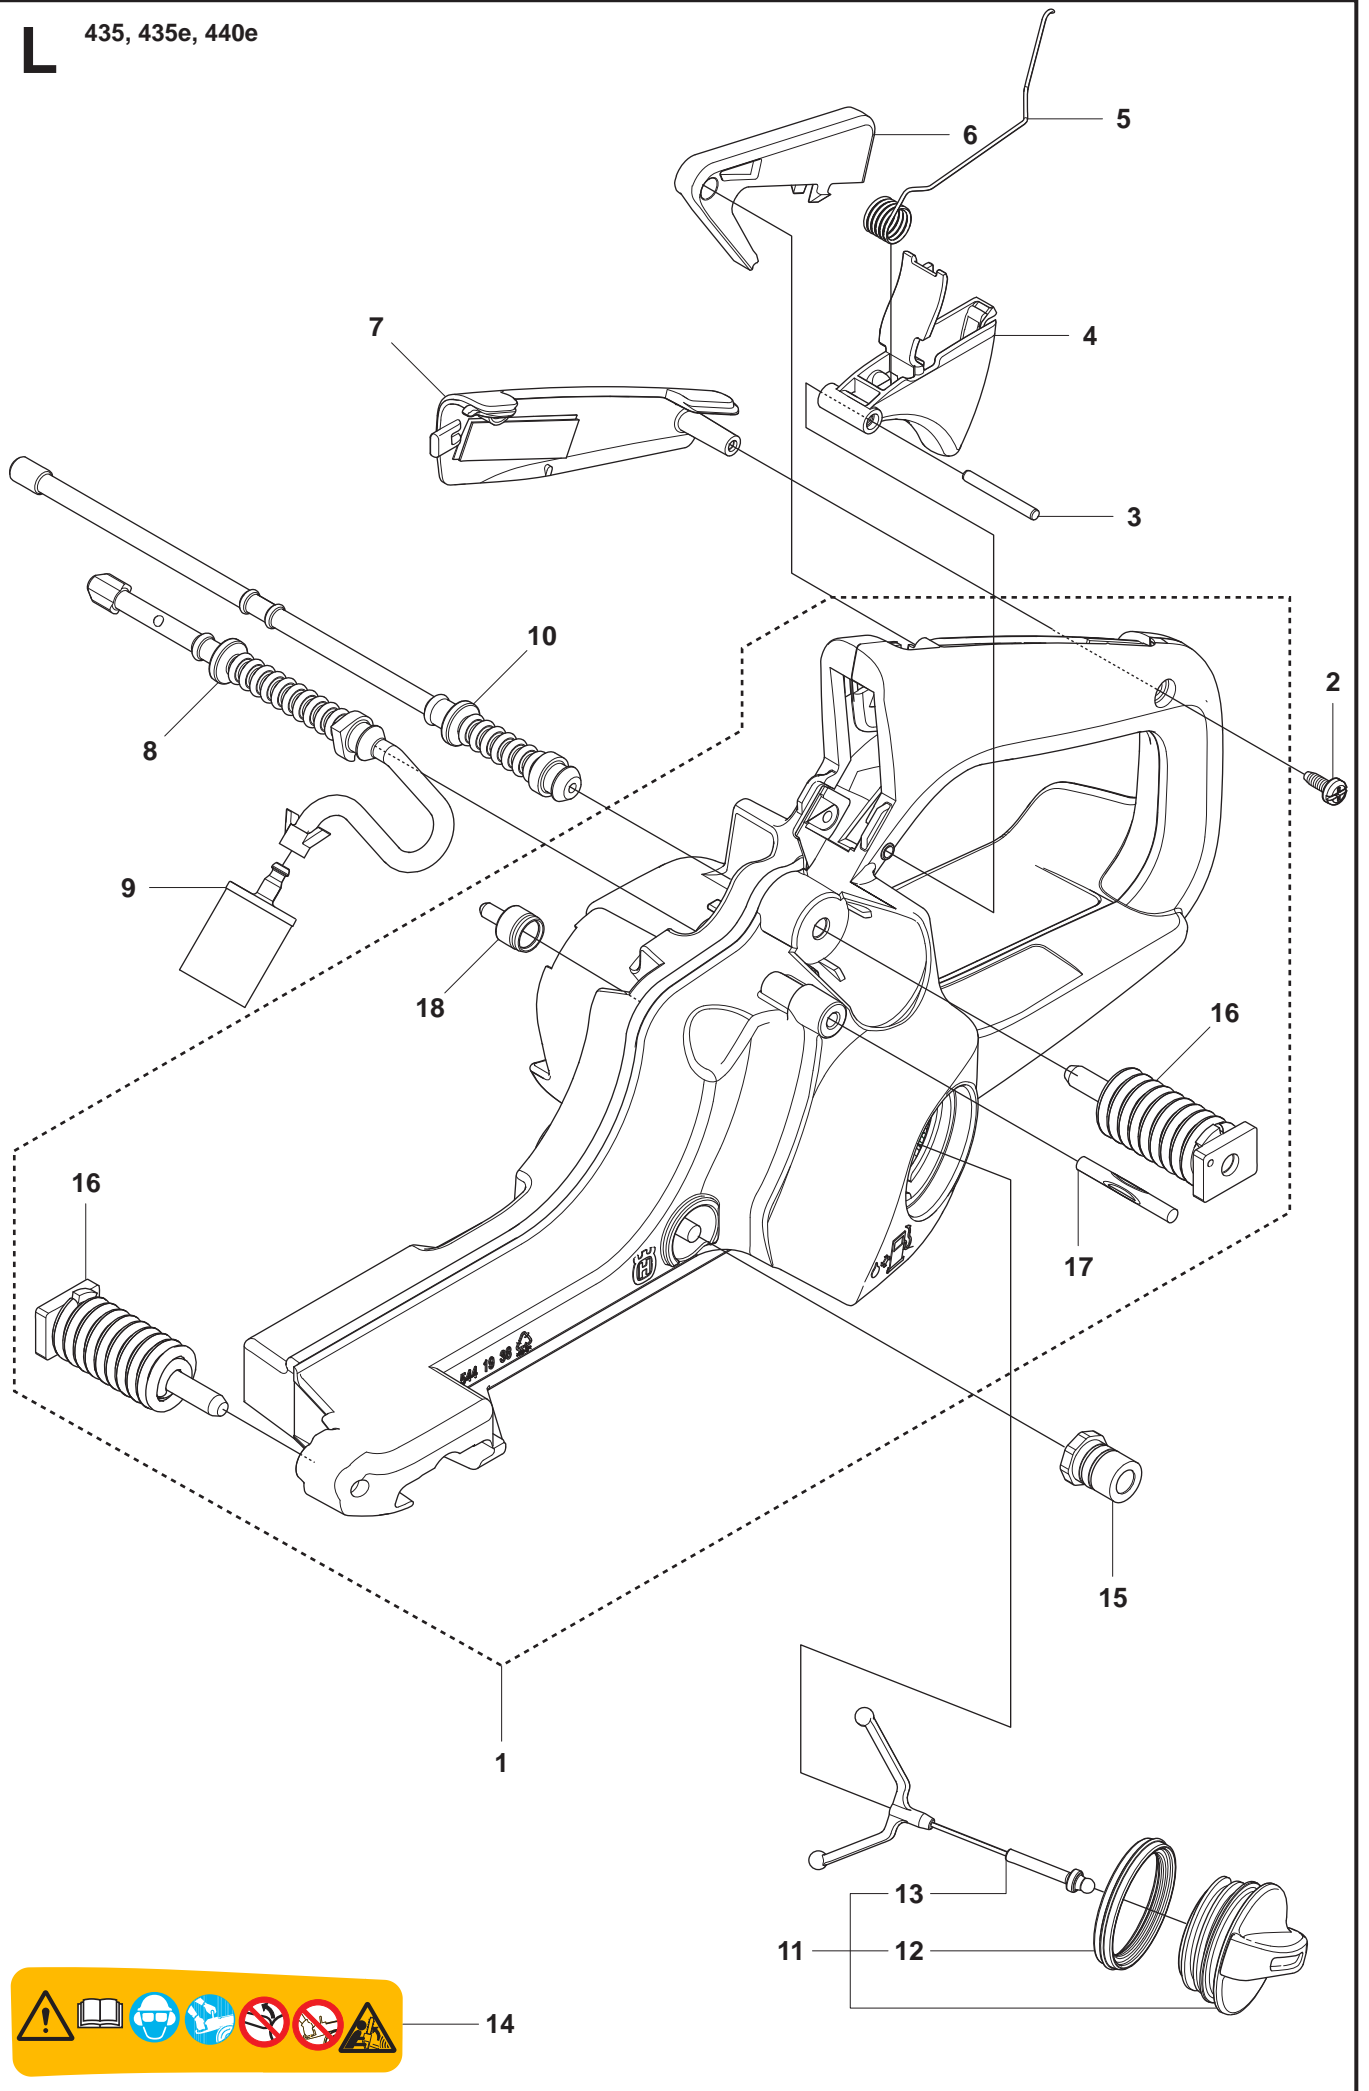

435, 435e, 440e

14

Pos.	Compl No.	Part No.	Quantity	Notes
1		544 19 38-01	1	Fuel tank assy
2		503 21 28-10	1	Screw
3		720 18 25-20	1	Pin
4		544 96 85-01	1	Throttle control
5		544 09 99-01	1	Spring
6		544 28 41-01	1	Throttle lockout
7		544 28 49-01	1	Handle insert
8		544 12 86-01	1	Fuel hose
9		503 44 32-01	1	Filter mix
10		544 12 97-01	1	Return hose
11		544 11 12-01	1	Tank cap assy
12	544 11 12-01	537 21 50-01	1	Sealing
13	544 11 12-01	503 57 89-01	1	Holder
14		544 37 50-01	1	Decal warning
15		501 00 76-01	1	Lateral support
16		504 79 56-01	2	Antivibration element
17		721 12 63-39	1	Grooved pin
18		537 35 95-01	1	Fuel tank vent