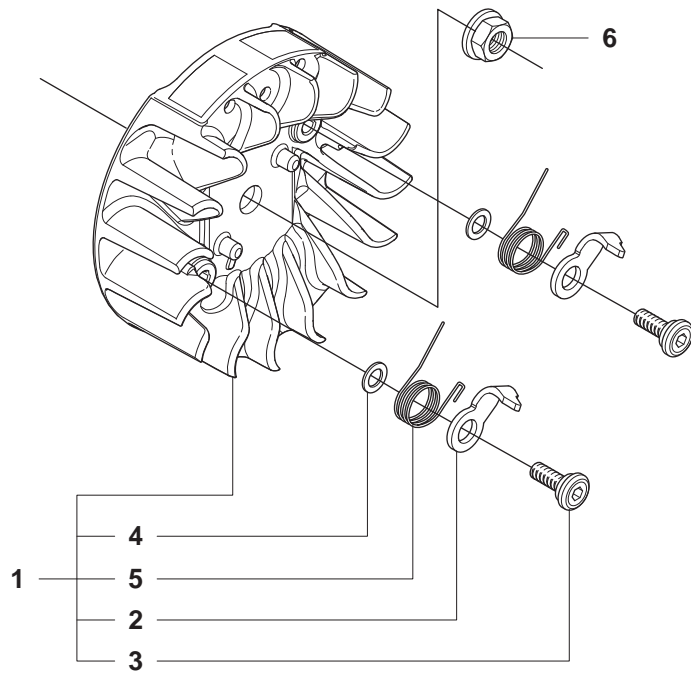

Pos.	Compl No.	Part No.	Quantity	Notes
1		501 38 82-01		Clutch cover assy
2	501 38 82-01	735 31 08-20	1	E-clip
3	501 38 82-01	537 28 66-01	1	Pawl
4	501 38 82-01	540 06 33-01	1	Chain guide
5	501 38 82-01	537 01 74-01	1	Bearing sleeve
6	501 38 82-01	503 89 08-02	1	Knee joint
7	501 38 82-01	505 89 26-01	1	Brake spring
8	501 38 82-01	503 85 52-01	1	Guide bushing
9	501 38 82-01	544 24 85-01	1	Cover lid
10	501 38 82-01	503 21 70-10	7	Screw
11	501 38 82-01	544 25 31-01	1	Wear protection
12	501 38 82-01	544 30 60-01	1	Brake band assy
13	501 38 82-01	503 89 29-01	1	Pin
14	501 38 82-01	537 39 70-01	1	Worm screw
15	501 38 82-01	537 07 94-02	1	Worm wheel
16	501 38 82-01	740 48 07-02	1	O-ring
17	501 38 82-01	503 23 00-63	1	Washer
18	501 38 82-01	544 37 68-01	1	Label, clutch cover
19		503 22 00-01	1	Nut

B

435, 435e, 440e

Page B
435, 435e, 440e

Pos.	Compl No.	Part No.	Quantity	Notes
1		544 87 12-01	1	Clutch assy
2	544 87 12-01	502 08 03-01	2	Clutch spring
3		505 44 15-01	1	Clutch drum assy
4	505 44 15-01	503 53 92-01	1	Support bushing
5		544 21 24-01	1	Worm gear
6		540 05 79-01	1	Pump piston
7		537 15 48-01	1	Pump cylinder
8		544 08 42-01	1	Oil hose

Page C
435, 435e, 440e

Pos.	Compl No.	Part No.	Quantity	Notes
1		504 79 02-01	1	Cylinder cover kpl
2	504 79 02-01	544 80 53-01	1	Start reminder, label
3		503 89 47-01	3	Snap

D1 435

1

 Husqvarna

435

X-TORQ

PAT. PEND.

11

Pos.	Compl No.	Part No.	Quantity	Notes
1		504 59 70-02	1	Starter assy, std
2	504 59 70-02	504 59 69-01	1	Starter, Std
3	504 59 70-02	537 28 32-01	1	Reinforcement sleeve
4	504 59 70-02	540 05 75-01	1	Spring cassette assy
5	504 59 70-02	503 21 28-10	2	Screw CCRPANT
6	504 59 70-02	504 59 71-01	1	Starter pulley
7	504 59 70-02	503 21 77-16	1	Screw IHSCCT
8	504 59 70-02	505 30 51-25	1	Starter cord
9	504 59 70-02	537 23 25-01	1	Starter handle
10	504 59 70-02	503 21 73-21	4	Screw CIHSCCTO
11		504 54 68-01	1	Label, Starter
12		544 19 71-01	1	Cooling air conductor