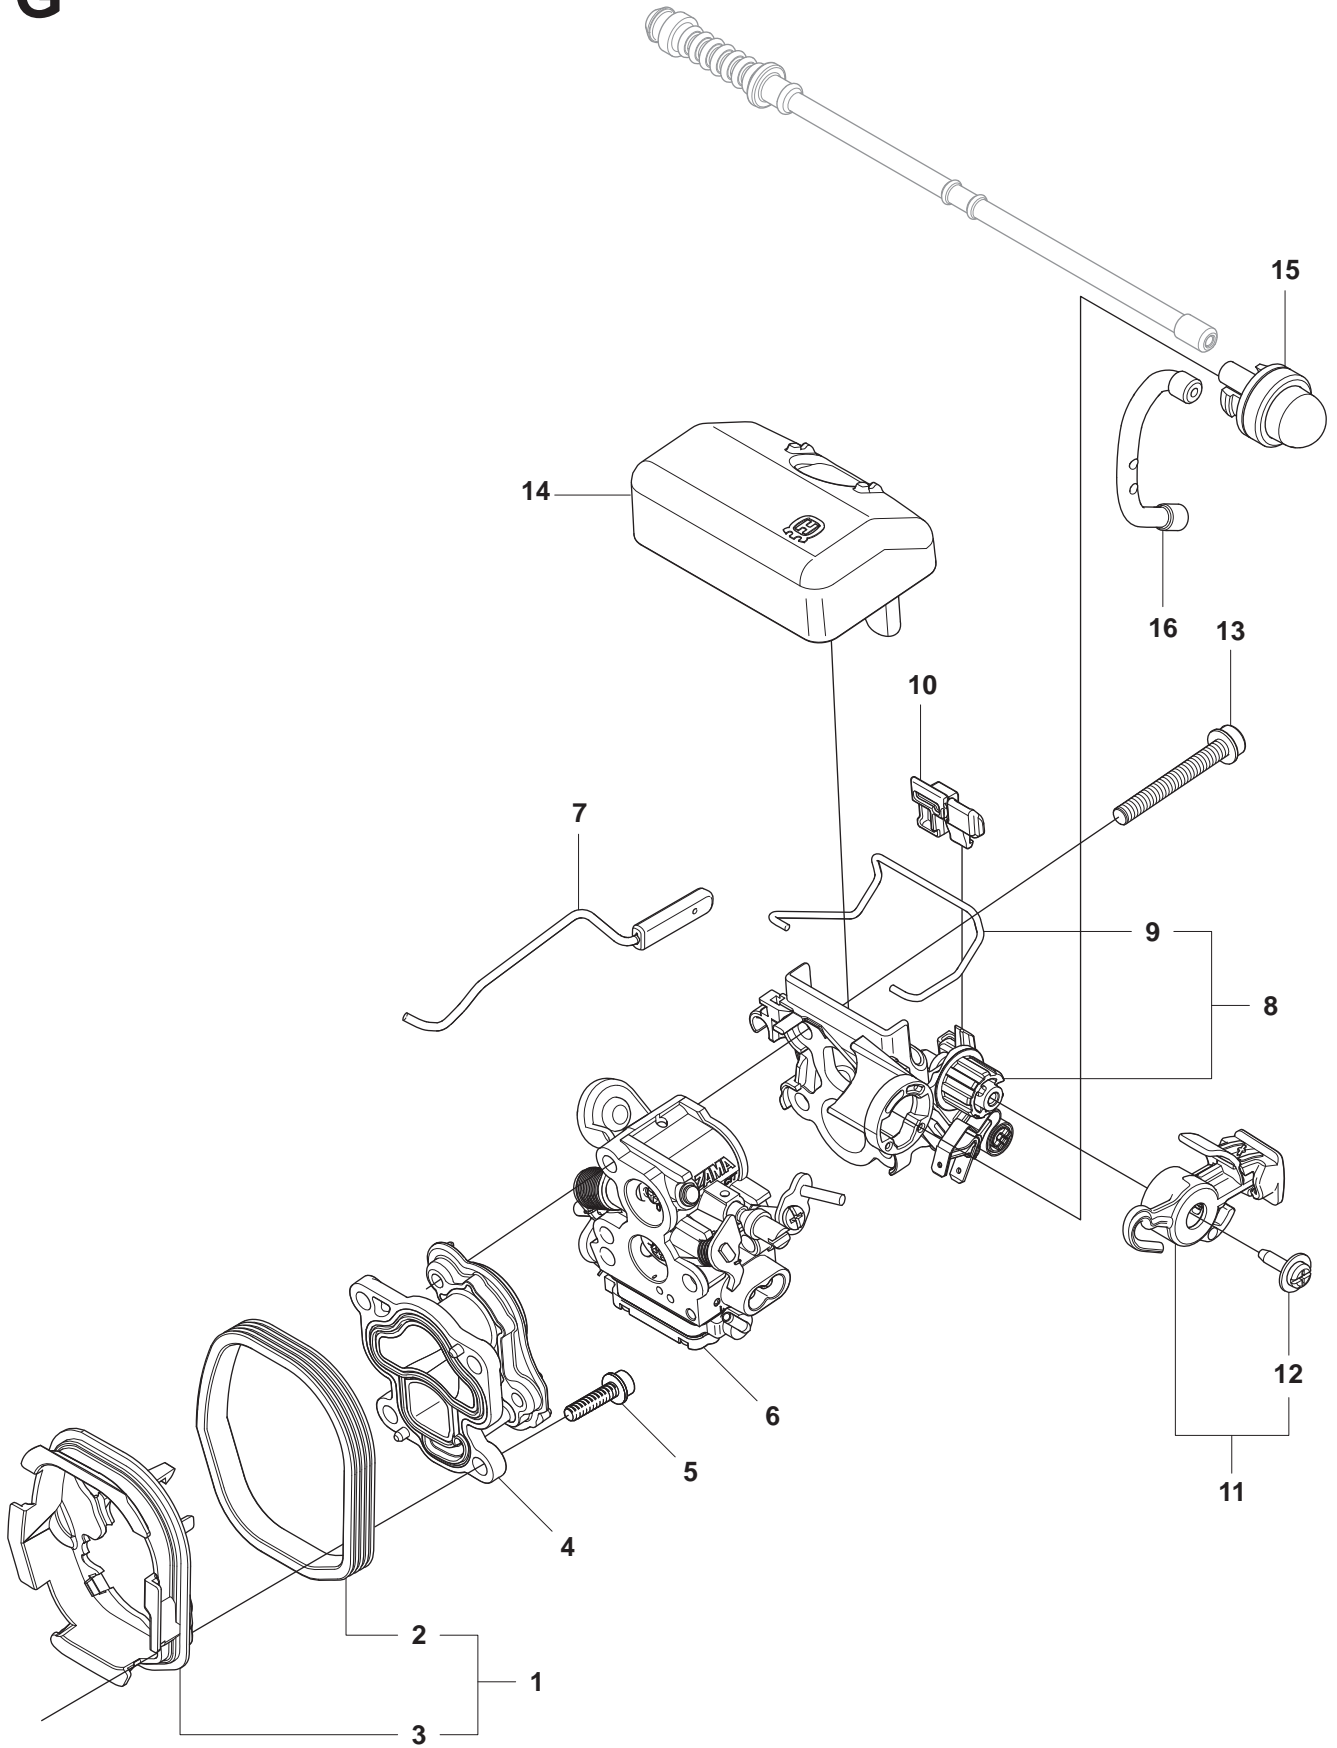

Page G
435, 435e, 440e

Pos.	Compl No.	Part No.	Quantity	Notes
1		504 72 47-01	1	Insulation wall assy
2	504 72 47-01	504 72 45-01	1	Insulation wall rubber
3	504 72 47-01	504 72 44-01	1	Inulation wall plastic
4		504 20 12-01	1	Inlet pipe
5		503 20 02-16	4	Screw
6		506 45 05-01	1	Carburettor
7		544 28 44-01	1	Throttle rod assy
8		544 97 64-01	1	Filter holder assy
9	544 97 64-01	544 39 26-01	1	Shackle
10		504 71 25-01	1	Guide sliding shoe
11		544 84 43-02	1	Control assy
12	544 84 43-02	544 97 66-01	1	Screw
13		503 20 02-40	3	Screw
14		544 80 54-02	1	Air filter assy (yellow)
14		544 80 54-03	1	Air filter assy (nature)
15		503 93 66-01	1	Air purge
16		544 40 19-01	1	Hose, airpurge suction