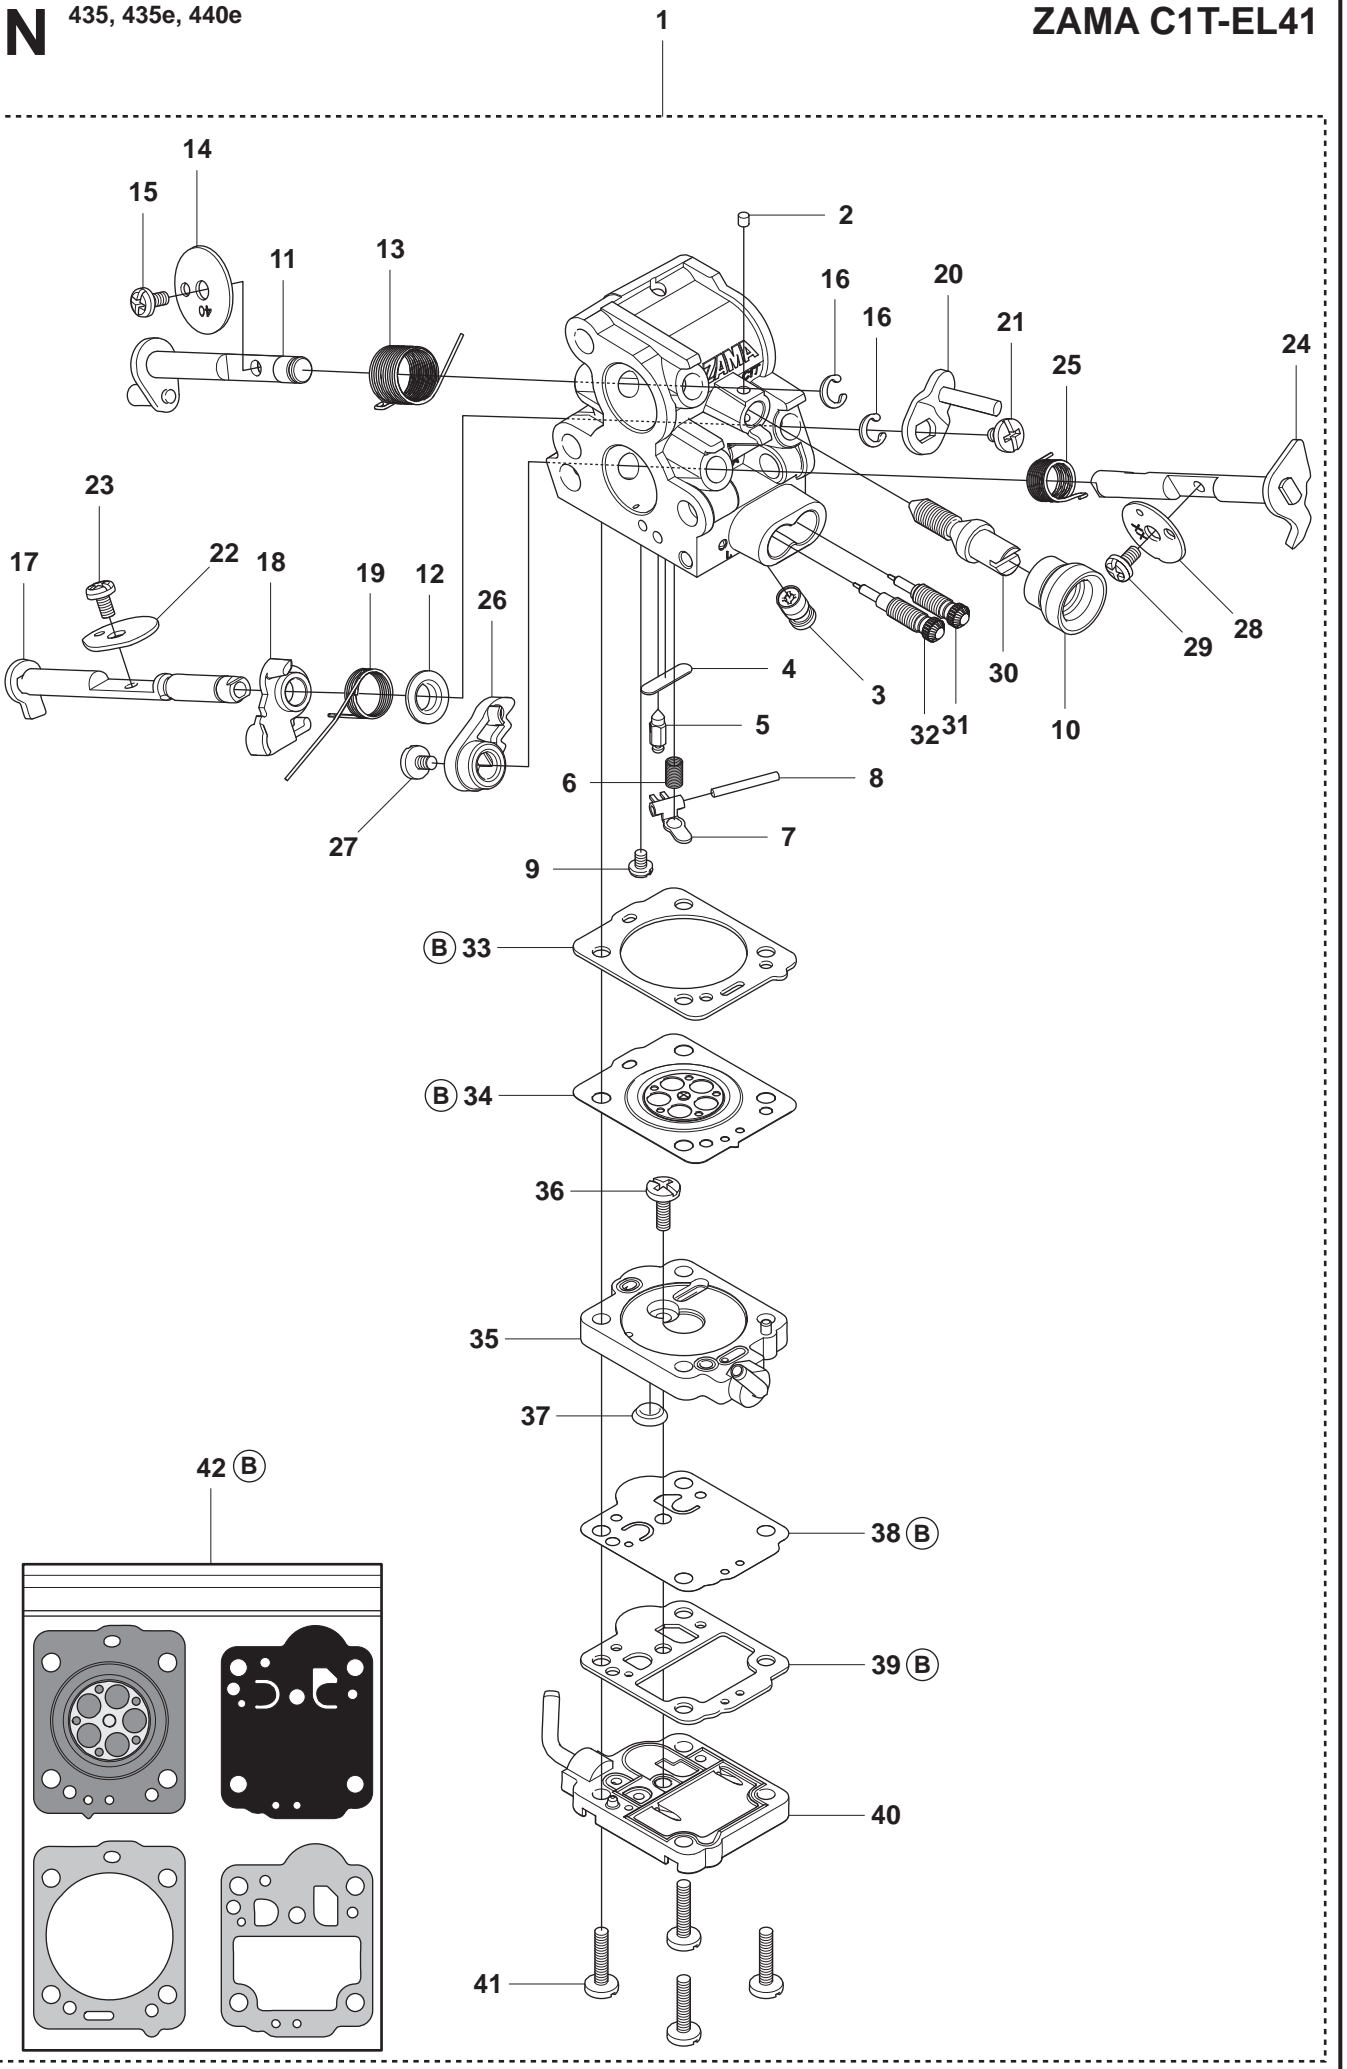

N

435, 435e, 440e

ZAMA C1T-EL41

Page N
435, 435e, 440e

Pos.	Compl No.	Part No.	Quantity	Notes
1		506 45 05-01	1	Zama C1T-EL41
2	506 45 05-01	503 48 11-01	1	Piece
3	506 45 05-01	504 02 40-01	1	Nozzle assy
4	506 45 05-01	503 53 56-01	1	Plug welch
5	506 45 05-01	503 47 97-01	1	Valve
6	506 45 05-01	537 02 03-01	1	Spring
7	506 45 05-01	503 66 59-01	1	Lever
8	506 45 05-01	503 48 00-01	1	Pin retaning screw
9	506 45 05-01	504 02 41-01	1	Screw
10	506 45 05-01	505 53 52-01	1	Cap
11	506 45 05-01	504 02 61-01	1	Shaft assy
12	506 45 05-01	505 11 07-01	1	Collar
13	506 45 05-01	504 02 85-01	1	Spring
14	506 45 05-01	504 02 75-01	1	Valve
15	506 45 05-01	503 48 18-01	2	Screw
16	506 45 05-01	504 02 67-01	2	Circlip
17	506 45 05-01	504 02 62-01	1	Shaft assy
18	506 45 05-01	540 05 37-01	1	Lever
19	506 45 05-01	504 02 83-01	1	Spring
20	506 45 05-01	504 02 63-01	1	Lever
21	506 45 05-01	503 47 90-01	2	Screw
22	506 45 05-01	504 02 74-01	1	Valve
23	506 45 05-01	503 48 18-01	2	Screw
24	506 45 05-01	504 02 60-01	1	Shaft assy
25	506 45 05-01	504 02 84-01	1	Spring
26	506 45 05-01	544 98 31-01	1	Lever
27	506 45 05-01	503 47 90-01	2	Screw
28	506 45 05-01	504 02 76-01	1	Valve
29	506 45 05-01	503 47 92-01	1	Screw
30	506 45 05-01	504 02 73-01	1	Screw
31	506 45 05-01	504 90 92-01	1	Screw
32	506 45 05-01	504 02 81-01	1	Screw
33	506 45 05-01	504 02 43-01	1	Gasket
34	506 45 05-01	504 02 45-01	1	Diaphragm
35	506 45 05-01	504 02 46-01	1	Body
36	506 45 05-01	504 02 82-01	1	Screw
37	506 45 05-01	504 02 50-01	1	Strainer
38	506 45 05-01	504 02 56-01	1	Diaphragm
39	506 45 05-01	504 02 57-01	1	Gasket
40	506 45 05-01	504 02 59-01	1	Cover
41	506 45 05-01	504 02 78-01	4	Screw
42	506 45 05-01	504 02 86-01	1	Gasket kit