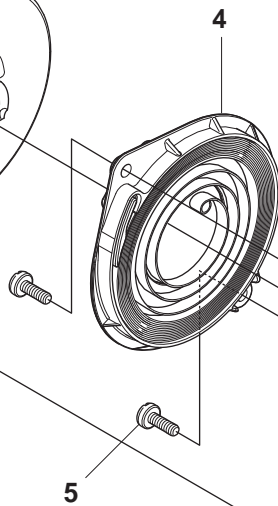

Pos.	Compl No.	Part No.	Quantity	Notes
1		501 38 82-01		Clutch cover assy
2	501 38 82-01	735 31 08-20	1	E-clip
3	501 38 82-01	537 28 66-01	1	Pawl
4	501 38 82-01	540 06 33-01	1	Chain guide
5	501 38 82-01	537 01 74-01	1	Bearing sleeve
6	501 38 82-01	503 89 08-02	1	Knee joint
7	501 38 82-01	505 89 26-01	1	Brake spring
8	501 38 82-01	503 85 52-01	1	Guide bushing
9	501 38 82-01	544 24 85-01	1	Cover lid
10	501 38 82-01	503 21 70-10	7	Screw
11	501 38 82-01	544 25 31-01	1	Wear protection
12	501 38 82-01	544 30 60-01	1	Brake band assy
13	501 38 82-01	503 89 29-01	1	Pin
14	501 38 82-01	537 39 70-01	1	Worm screw
15	501 38 82-01	537 07 94-02	1	Worm wheel
16	501 38 82-01	740 48 07-02	1	O-ring
17	501 38 82-01	503 23 00-63	1	Washer
18	501 38 82-01	544 37 68-01	1	Label, clutch cover
19		503 22 00-01	1	Nut

B

435, 435e, 440e

Page B
435, 435e, 440e

Pos.	Compl No.	Part No.	Quantity	Notes
1		544 87 12-01	1	Clutch assy
2	544 87 12-01	502 08 03-01	2	Clutch spring
3		505 44 15-01	1	Clutch drum assy
4	505 44 15-01	503 53 92-01	1	Support bushing
5		544 21 24-01	1	Worm gear
6		540 05 79-01	1	Pump piston
7		537 15 48-01	1	Pump cylinder
8		544 08 42-01	1	Oil hose

Page C
435, 435e, 440e

Pos.	Compl No.	Part No.	Quantity	Notes
1		504 79 02-01	1	Cylinder cover kpl
2	504 79 02-01	544 80 53-01	1	Start reminder, label
3		503 89 47-01	3	Snap

D1 435

1

 Husqvarna

435

X-TORQ

PAT. PEND.