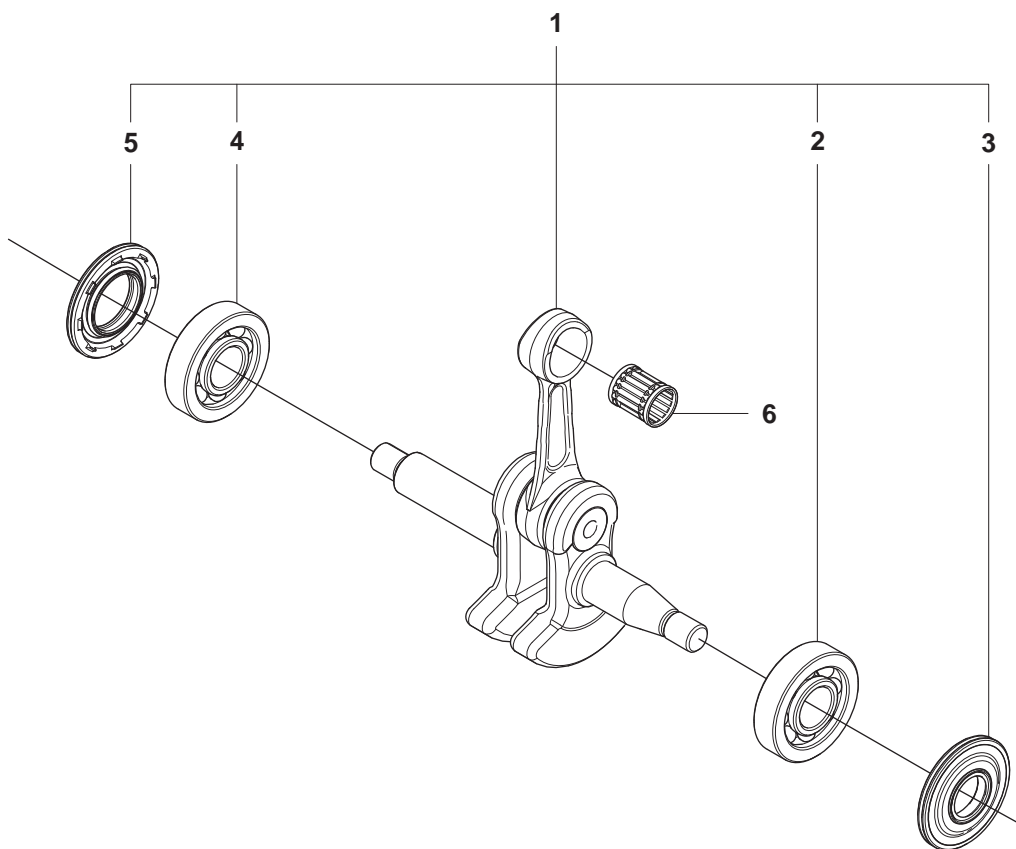

Page E
435, 435e, 440e

Pos.	Compl No.	Part No.	Quantity	Notes
1		544 87 42-01	1	Flywheel assy
2	544 87 42-01	537 24 56-01	2	Starter pawl
3	544 87 42-01	501 81 99-03	2	Screw
4	544 87 42-01	503 23 00-42	2	Washer steel
5	544 87 42-01	503 78 32-01	2	Spring
6		503 22 04-01	1	Nut
7		505 42 72-01	1	Ignition module
8		544 84 82-01	1	Wiring assy
9		503 20 02-20	2	Screw IHSCFM

Pos.	Compl No.	Part No.	Quantity	Notes
1		504 73 51-02	1	Cylinder assy
2	504 73 51-02	502 62 50-02	1	Piston assy
3	502 62 50-02	544 40 59-01	1	Piston ring
4	502 62 50-02	544 40 60-01	1	Piston pin
5	502 62 50-02	537 39 99-01	2	Circlip
6	504 73 51-02	503 41 41-01	1	Needle bearing
7		544 39 60-01	1	Gasket, cylinder rear
8		544 39 59-01	1	Gasket, cylinder front
9		725 53 33-55	4	Screw
10		503 23 51-11	1	Spark plug