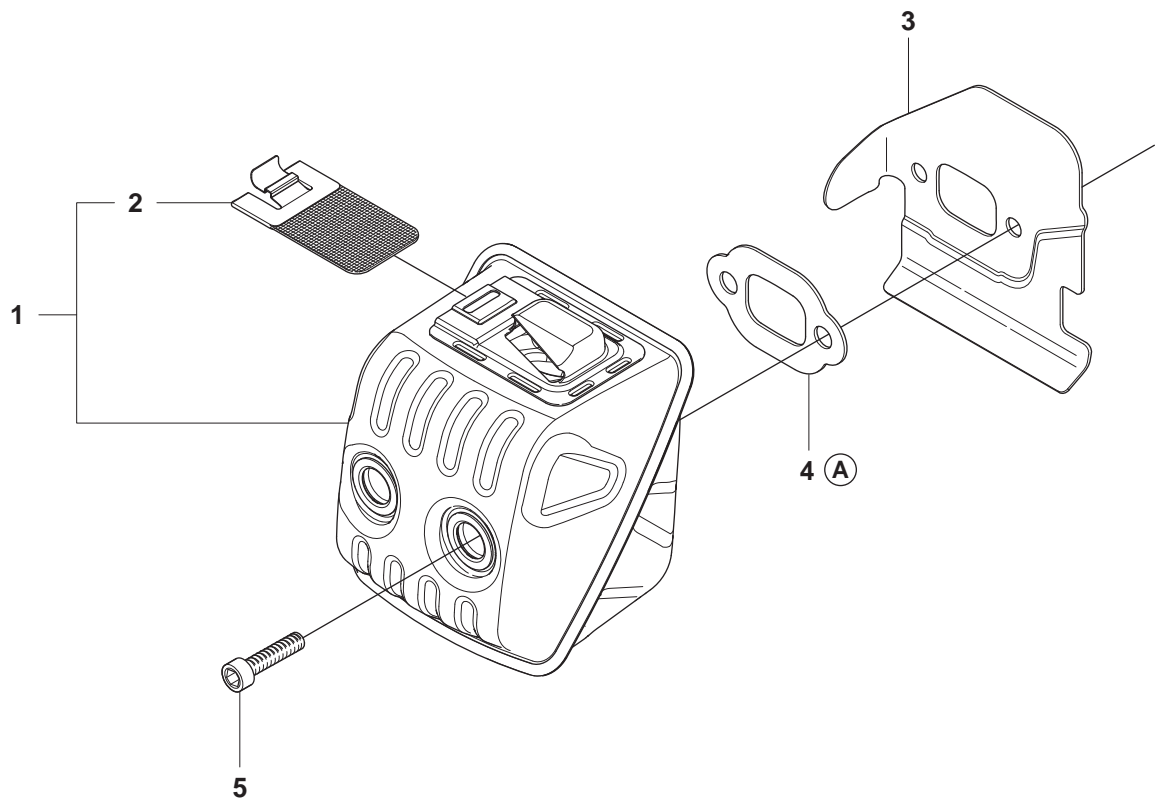

Page F
435, 435e, 440e

Pos.	Compl No.	Part No.	Quantity	Notes
1		544 14 77-01	1	Muffler assy
2	544 14 77-01	544 14 84-01	1	Spark arrester
3		501 32 31-01	1	Heat deflector
4		544 08 44-01	1	Gasket
5		725 53 68-55	2	Screw