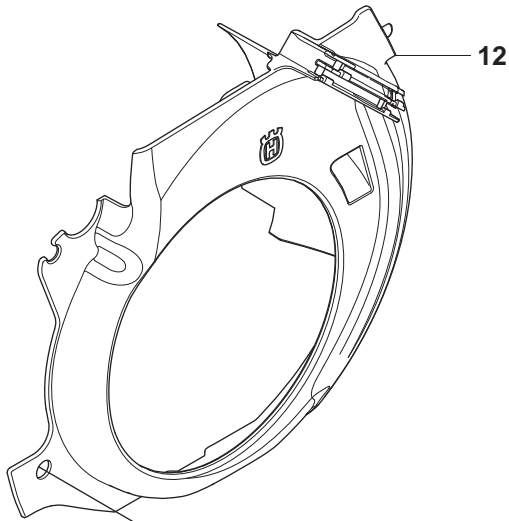

Pos.	Compl No.	Part No.	Quantity	Notes
1		501 38 82-01		Clutch cover assy
2	501 38 82-01	735 31 08-20	1	E-clip
3	501 38 82-01	537 28 66-01	1	Pawl
4	501 38 82-01	540 06 33-01	1	Chain guide
5	501 38 82-01	537 01 74-01	1	Bearing sleeve
6	501 38 82-01	503 89 08-02	1	Knee joint
7	501 38 82-01	505 89 26-01	1	Brake spring
8	501 38 82-01	503 85 52-01	1	Guide bushing
9	501 38 82-01	544 24 85-01	1	Cover lid
10	501 38 82-01	503 21 70-10	7	Screw
11	501 38 82-01	544 25 31-01	1	Wear protection
12	501 38 82-01	544 30 60-01	1	Brake band assy
13	501 38 82-01	503 89 29-01	1	Pin
14	501 38 82-01	537 39 70-01	1	Worm screw
15	501 38 82-01	537 07 94-02	1	Worm wheel
16	501 38 82-01	740 48 07-02	1	O-ring
17	501 38 82-01	503 23 00-63	1	Washer
18	501 38 82-01	544 37 68-01	1	Label, clutch cover
19		503 22 00-01	1	Nut

B

435, 435e, 440e

Page B
435, 435e, 440e

Pos.	Compl No.	Part No.	Quantity	Notes
1		544 87 12-01	1	Clutch assy
2	544 87 12-01	502 08 03-01	2	Clutch spring
3		505 44 15-01	1	Clutch drum assy
4	505 44 15-01	503 53 92-01	1	Support bushing
5		544 21 24-01	1	Worm gear
6		540 05 79-01	1	Pump piston
7		537 15 48-01	1	Pump cylinder
8		544 08 42-01	1	Oil hose

Page C
435, 435e, 440e

Pos.	Compl No.	Part No.	Quantity	Notes
1		504 79 02-01	1	Cylinder cover kpl
2	504 79 02-01	544 80 53-01	1	Start reminder, label
3		503 89 47-01	3	Snap

D1 435

1

 Husqvarna

435

X-TORQ

PAT. PEND.