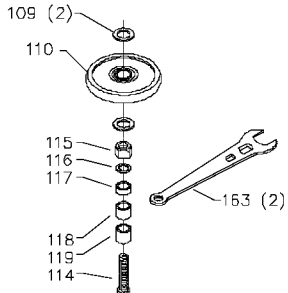

43-802
1/2" SPINDLE

3/4" SPINDLE
MODEL 43-435 &
43-445 ONLY

1-1/4" SPINDLE
MODELS 43-454, 43-455,
43-459, & 43-460

Parts List for 43-454 Type 1

Item Number	Part Number	Description	Qty Required
53	000000-00	No Longer Available	1
54	432026280003	SWTCH/WING HARDWARE	1
58	438010170101S	SWITCH	1
60	432020630004	TABLE INSERT-SMALL	1
61	432020630002	INSERT	1
62	901020500725	CAP SCREW	3
63	432021120002	INSERT SCREW	3
64	432020630003	TABLE INS ASSY-OUTER	1
65	A24617S	10INUNIV WING	1
66	901010600664S	CAP SCREW	2
67	904100312097S	SPECIAL WASHER	2
68	905030131493	TAPERED PIN	1
69	000000-00	No Longer Available	1
70	904100312097S	SPECIAL WASHER	4
71	901030101487	SCREW	4
72	000000-00	No Longer Available	1
72	000000-00	No Longer Available	1
72	000000-00	No Longer Available	1
72	000000-00	No Longer Available	1
72	A26471	SPEED CHART	1
73	438010110065	PLUG	1
74	438010110020	INSULATOR	1
75	901052131498	SCREW	3
76	000000-00	No Longer Available	1
76	432021370006	NAMEPLATE	1
76	432021370006	NAMEPLATE	1
77	1087794	RIVET	4

Parts List for 43-454 Type 1

Item Number	Part Number	Description	Qty Required
165	904150607443	RET RING	1
166	932010102860	BUSHING	1
167	000000-00	No Longer Available	1
168	432020795001	RETAINER	1
169	904010101611	STEEL WASHER	1
170	928070107378	FINGER SPRING WASHER	1
171	432021060001	SHAFT	1
172	901110200830S	CARRIAGE BOLT	4
173	904030301656S	LOCK WASHER	4
174	902015031514	FLANGED HEX NUT	4
175	902012012579	SPEC NUT	1
176	000000-00	No Longer Available	1
177	432020165001	BUMPER	1
178	432024300004	PULLEY	1
179	901041500206	SET SCREW	2
180	432021330001	POLY V-BELT	1
182	438023146207	1PH 3HP 208-230V MOT	1
182	86005	TRI VOLTAGE MOTOR	1
182	438023146206	1PH 5HP 230V MOTOR	1
182	438023146206	1PH 5HP 230V MOTOR	1
182	438023146207	1PH 3HP 208-230V MOT	1
184	432020710003S	DRIVE PIN	1
185	432021050003S	SLEEVE	1
185	432023850011	SPINDLE ASSY	1
186	432021030002S	FLANGE	1
187	432020790002S	NUT	1
188	920040331821S	BEARING	1