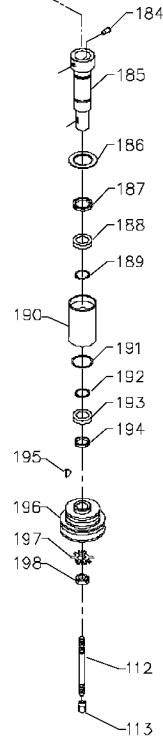

43-802
1/2" SPINDLE

3/4" SPINDLE
MODEL 43-435 &
43-445 ONLY

1-1/4" SPINDLE
MODELS 43-454, 43-455,
43-459, & 43-460

Parts List for 43-454 Type 1

Item Number	Part Number	Description	Qty Required
53	000000-00	No Longer Available	1
54	432026280003	SWTCH/WING HARDWARE	1
58	438010170101S	SWITCH	1
60	432020630004	TABLE INSERT-SMALL	1
61	432020630002	INSERT	1
62	901020500725	CAP SCREW	3
63	432021120002	INSERT SCREW	3
64	432020630003	TABLE INS ASSY-OUTER	1
65	A24617S	10INUNIV WING	1
66	901010600664S	CAP SCREW	2
67	904100312097S	SPECIAL WASHER	2
68	905030131493	TAPERED PIN	1
69	000000-00	No Longer Available	1
70	904100312097S	SPECIAL WASHER	4
71	901030101487	SCREW	4
72	000000-00	No Longer Available	1
72	000000-00	No Longer Available	1
72	000000-00	No Longer Available	1
72	000000-00	No Longer Available	1
72	A26471	SPEED CHART	1
73	438010110065	PLUG	1
74	438010110020	INSULATOR	1
75	901052131498	SCREW	3
76	000000-00	No Longer Available	1
76	432021370006	NAMEPLATE	1
76	432021370006	NAMEPLATE	1
77	1087794	RIVET	4

Parts List for 43-454 Type 1

Item Number	Part Number	Description	Qty Required
100	432024030002	FLANGE ASSY	1
101	904020201705	LOCK WASHER	3
102	901010600672	CAP SCREW	3
103	432020120008	BODY	1
104	902010101300S	HEX NUT	1
105	901041931403	SET SCREW	1
106	432021045001	SPACER	1
107	422040755001S	POINTER	1
108	901020131813	SCREW	1
109	432021040007	SPACER	2
110	A22429	GUARD	1
112	432021120003	TIE ROD	1
113	902012012584	SPECIAL NUT	1
114	43-811	SPINDLE	1
115	902010631835S	NUT	1
116	904050131834S	WASHER	1
117	432021050008S	3/8 SPACER	1
118	432021050007S	1/2 SPACER	1
119	432021050009S	5/8 SPACER	1
120	432021050006S	1 SPACER	3
121	904020201704S	LOCK WASHER	1
122	901010600646S	CAP SCREW	1
123	904010312905S	FLAT WASHER	1
124	901010600685	CAP SCREW	1
125	901041500206	SET SCREW	1
126	432021055002S	RAISING NUT	1
127	000000-00	No Longer Available	1