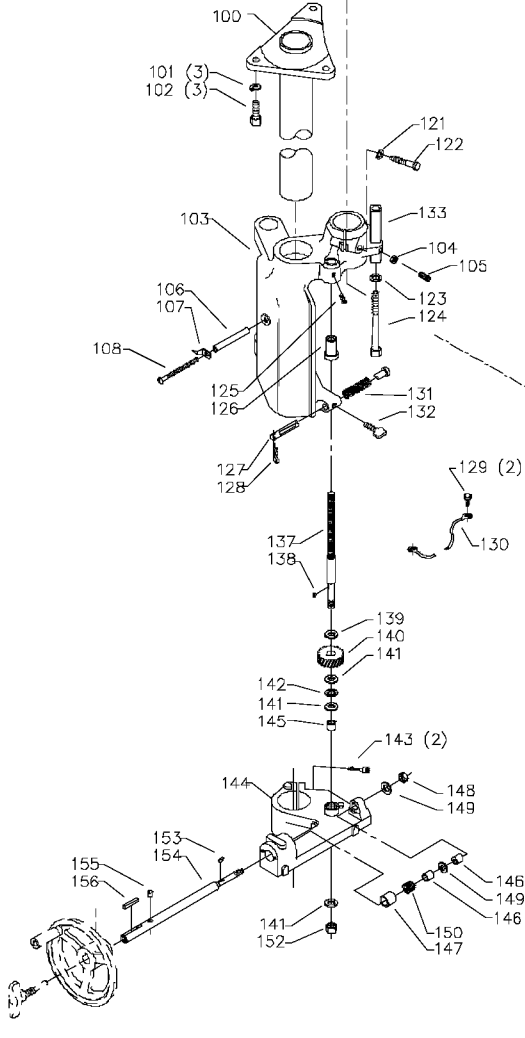

43-802
1/2" SPINDLE

3/4" SPINDLE
MODEL 43-435 &
43-445 ONLY

1-1/4" SPINDLE
MODELS 43-454, 43-455,
43-459, & 43-460

Parts List for 43-454 Type 1

Item Number	Part Number	Description	Qty Required
53	000000-00	No Longer Available	1
54	432026280003	SWTCH/WING HARDWARE	1
58	438010170101S	SWITCH	1
60	432020630004	TABLE INSERT-SMALL	1
61	432020630002	INSERT	1
62	901020500725	CAP SCREW	3
63	432021120002	INSERT SCREW	3
64	432020630003	TABLE INS ASSY-OUTER	1
65	A24617S	10INUNIV WING	1
66	901010600664S	CAP SCREW	2
67	904100312097S	SPECIAL WASHER	2
68	905030131493	TAPERED PIN	1
69	000000-00	No Longer Available	1
70	904100312097S	SPECIAL WASHER	4
71	901030101487	SCREW	4
72	000000-00	No Longer Available	1
72	000000-00	No Longer Available	1
72	000000-00	No Longer Available	1
72	000000-00	No Longer Available	1
72	A26471	SPEED CHART	1
73	438010110065	PLUG	1
74	438010110020	INSULATOR	1
75	901052131498	SCREW	3
76	000000-00	No Longer Available	1
76	432021370006	NAMEPLATE	1
76	432021370006	NAMEPLATE	1
77	1087794	RIVET	4

Parts List for 43-454 Type 1

Item Number	Part Number	Description	Qty Required
100	432024030002	FLANGE ASSY	1
101	904020201705	LOCK WASHER	3
102	901010600672	CAP SCREW	3
103	432020120008	BODY	1
104	902010101300S	HEX NUT	1
105	901041931403	SET SCREW	1
106	432021045001	SPACER	1
107	422040755001S	POINTER	1
108	901020131813	SCREW	1
109	432021040007	SPACER	2
110	A22429	GUARD	1
112	432021120003	TIE ROD	1
113	902012012584	SPECIAL NUT	1
114	43-811	SPINDLE	1
115	902010631835S	NUT	1
116	904050131834S	WASHER	1
117	432021050008S	3/8 SPACER	1
118	432021050007S	1/2 SPACER	1
119	432021050009S	5/8 SPACER	1
120	432021050006S	1 SPACER	3
121	904020201704S	LOCK WASHER	1
122	901010600646S	CAP SCREW	1
123	904010312905S	FLAT WASHER	1
124	901010600685	CAP SCREW	1
125	901041500206	SET SCREW	1
126	432021055002S	RAISING NUT	1
127	000000-00	No Longer Available	1