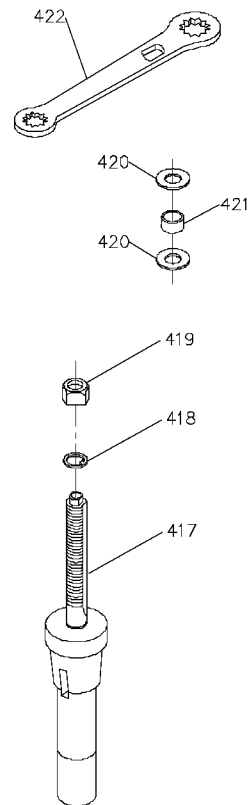

43-802
1/2" SPINDLE

3/4" SPINDLE
MODEL 43-435 &
43-445 ONLY

1-1/4" SPINDLE
MODELS 43-454, 43-455,
43-459, & 43-460

Parts List for 43-454 Type 1

Item Number	Part Number	Description	Qty Required
53	000000-00	No Longer Available	1
54	432026280003	SWTCH/WING HARDWARE	1
58	438010170101S	SWITCH	1
60	432020630004	TABLE INSERT-SMALL	1
61	432020630002	INSERT	1
62	901020500725	CAP SCREW	3
63	432021120002	INSERT SCREW	3
64	432020630003	TABLE INS ASSY-OUTER	1
65	A24617S	10INUNIV WING	1
66	901010600664S	CAP SCREW	2
67	904100312097S	SPECIAL WASHER	2
68	905030131493	TAPERED PIN	1
69	000000-00	No Longer Available	1
70	904100312097S	SPECIAL WASHER	4
71	901030101487	SCREW	4
72	000000-00	No Longer Available	1
72	000000-00	No Longer Available	1
72	000000-00	No Longer Available	1
72	000000-00	No Longer Available	1
72	A26471	SPEED CHART	1
73	438010110065	PLUG	1
74	438010110020	INSULATOR	1
75	901052131498	SCREW	3
76	000000-00	No Longer Available	1
76	432021370006	NAMEPLATE	1
76	432021370006	NAMEPLATE	1
77	1087794	RIVET	4

Parts List for 43-454 Type 1

Item Number	Part Number	Description	Qty Required
78	901110200834S	CARRIAGE BOLT	4
79	902015031514	FLANGED HEX NUT	4
80	422043050001	SUB BASE	1
81	000000-00	No Longer Available	2
82	902011331529S	1/4-20 FLANGED NUT	4
83	432020140017	STARTER BRACKET	1
83	432020140017	STARTER BRACKET	1
83	422047520185	LABEL	1
84	902012931513S	KEPS NUT	2
85	901024531123S	SCREW	2
86	438013170154	STARTER	1
86	438013170153	STARTER	1
87	438010040007S	CLAMP	2
88	438010110054S	INSULATOR SLEEVE	2
89	438013022013	230V POWER CORD	1
89	438013022004	CORD	1
90	901024031131S	SCREW	4
91	438010110020	INSULATOR	1
92	422044120009S	LOCK KNOB	1
93	422044000005S	HANDWHEEL	1
94	901041500206	SET SCREW	1
95	901030103318S	SCREW	2
96	432020315002	COVER	1
97	901030103345S	CAP SCREW	2
98	432020140001	BRACKET W/SCALE	1
99	489026-00	HEX NUT	2
99	904030301757S	LOCK WASHER	2