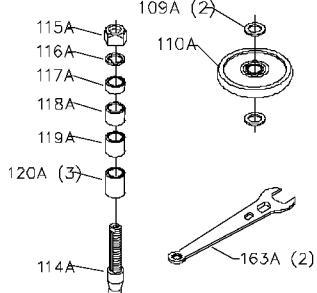

43-802
1/2" SPINDLE

3/4" SPINDLE
MODEL 43-435 &
43-445 ONLY

1-1/4" SPINDLE
MODELS 43-454, 43-455,
43-459, & 43-460

Parts List for 43-454 Type 1

Item Number	Part Number	Description	Qty Required
53	000000-00	No Longer Available	1
54	432026280003	SWTCH/WING HARDWARE	1
58	438010170101S	SWITCH	1
60	432020630004	TABLE INSERT-SMALL	1
61	432020630002	INSERT	1
62	901020500725	CAP SCREW	3
63	432021120002	INSERT SCREW	3
64	432020630003	TABLE INS ASSY-OUTER	1
65	A24617S	10INUNIV WING	1
66	901010600664S	CAP SCREW	2
67	904100312097S	SPECIAL WASHER	2
68	905030131493	TAPERED PIN	1
69	000000-00	No Longer Available	1
70	904100312097S	SPECIAL WASHER	4
71	901030101487	SCREW	4
72	000000-00	No Longer Available	1
72	000000-00	No Longer Available	1
72	000000-00	No Longer Available	1
72	000000-00	No Longer Available	1
72	A26471	SPEED CHART	1
73	438010110065	PLUG	1
74	438010110020	INSULATOR	1
75	901052131498	SCREW	3
76	000000-00	No Longer Available	1
76	432021370006	NAMEPLATE	1
76	432021370006	NAMEPLATE	1
77	1087794	RIVET	4

Parts List for 43-454 Type 1

Item Number	Part Number	Description	Qty Required
165	904150607443	RET RING	1
166	932010102860	BUSHING	1
167	000000-00	No Longer Available	1
168	432020795001	RETAINER	1
169	904010101611	STEEL WASHER	1
170	928070107378	FINGER SPRING WASHER	1
171	432021060001	SHAFT	1
172	901110200830S	CARRIAGE BOLT	4
173	904030301656S	LOCK WASHER	4
174	902015031514	FLANGED HEX NUT	4
175	902012012579	SPEC NUT	1
176	000000-00	No Longer Available	1
177	432020165001	BUMPER	1
178	432024300004	PULLEY	1
179	901041500206	SET SCREW	2
180	432021330001	POLY V-BELT	1
182	438023146207	1PH 3HP 208-230V MOT	1
182	86005	TRI VOLTAGE MOTOR	1
182	438023146206	1PH 5HP 230V MOTOR	1
182	438023146206	1PH 5HP 230V MOTOR	1
182	438023146207	1PH 3HP 208-230V MOT	1
184	432020710003S	DRIVE PIN	1
185	432021050003S	SLEEVE	1
185	432023850011	SPINDLE ASSY	1
186	432021030002S	FLANGE	1
187	432020790002S	NUT	1
188	920040331821S	BEARING	1