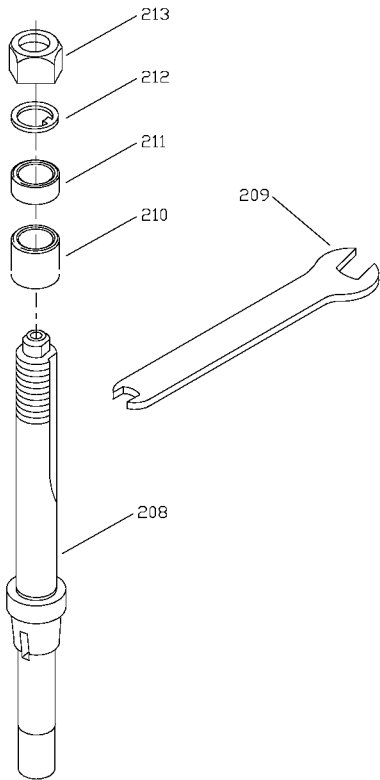

43-800
ROUTER / ADAPTER SPINDLE

43-809
STUB SPINDLE

43-808
1" SPINDLE

43-807
3/4" EXTRA LONG SPINDLE

43-802
1/2" SPINDLE

Parts List for 43-424 Type 1

Item Number	Part Number	Description	Qty Required
1	1348490	CLIP	1
2	900436	THUMB SCREW	1
3	1349366	BLOCK	1
4	1348493	BAR VERT	1
5	1348494	GUIDE	1
6	1348499	CAM WASHER	1
7	489382-00	SCREW	1
8	1348492	BAR HORZ	1
9	5140056-38	HOLD DOWN ASSY	1
10	1348495	HOLD DOWN	1
11	1342768	HORIZONTAL BAR	1
12	1348497	SHIELD	1
13	1348484	WARNING LABEL	1
14	1341104	SCREW	1
15	1348499	CAM WASHER	1
16	1310062	WASHER	1
17	1348491	BAR VERT	1
18	488871-00	LOCK NUT	1
19	488808-00	LOCK WASHER	1
20	000000-00	No Longer Available	1
21	1246050	CAP SCREW	1
22	1346203	SCREW	1
23	1348499	CAM WASHER	1
24	488871-00	LOCK NUT	1
25	488808-00	LOCK WASHER	1
26	1348500	BRACKET	1
27	1246050	CAP SCREW	1

Parts List for 43-424 Type 1

Item Number	Part Number	Description	Qty Required
28	330015-03	NUT,HEX	1
29	1243659	SCREW	1
30	1243336	SCREW	1
31	488874-00	LOCK WASHER	1
32	1348502	KNOB W/STUD	1
33	1345971	WASHER	1
34	1342772	PLATE	1
35	1342777	FENCE BODY	1
36	1310062	WASHER	1
37	1343642	LOCK NUT	1
38	1342770	LOCK LEVER	1
39	1246158	SET SCREW	1
40	1348511	ADJ KNOB	1
41	1246051	CAP SCREW	1
42	1342774	PLATE	1
43	000000-00	No Longer Available	1
44	1342776	LOCK HANDLE	1
45	1243502	WASHER	1
46	1342779	RAM	1
47	1246053	CAP SCREW	1
48	1348512	LOCK LEVER	1
49	1341947	FLAT WASHER	1
50	1342781	SET OF BLOCKS RH&LH	1
51	1348517	CAP	1
52	1348516	FENCE	1
53	1342787	GUIDE	1
54	1348515	FENCE	1