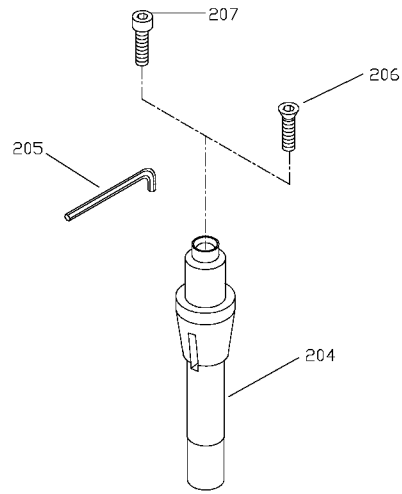

43-800
ROUTER / ADAPTER SPINDLE

43-809
STUB SPINDLE

43-808
1" SPINDLE

43-807
3/4" EXTRA LONG SPINDLE

43-802
1/2" SPINDLE

Parts List for 43-424 Type 1

Item Number	Part Number	Description	Qty Required
1	1348490	CLIP	1
2	900436	THUMB SCREW	1
3	1349366	BLOCK	1
4	1348493	BAR VERT	1
5	1348494	GUIDE	1
6	1348499	CAM WASHER	1
7	489382-00	SCREW	1
8	1348492	BAR HORZ	1
9	5140056-38	HOLD DOWN ASSY	1
10	1348495	HOLD DOWN	1
11	1342768	HORIZONTAL BAR	1
12	1348497	SHIELD	1
13	1348484	WARNING LABEL	1
14	1341104	SCREW	1
15	1348499	CAM WASHER	1
16	1310062	WASHER	1
17	1348491	BAR VERT	1
18	488871-00	LOCK NUT	1
19	488808-00	LOCK WASHER	1
20	000000-00	No Longer Available	1
21	1246050	CAP SCREW	1
22	1346203	SCREW	1
23	1348499	CAM WASHER	1
24	488871-00	LOCK NUT	1
25	488808-00	LOCK WASHER	1
26	1348500	BRACKET	1
27	1246050	CAP SCREW	1

Parts List for 43-424 Type 1

Item Number	Part Number	Description	Qty Required
28	330015-03	NUT,HEX	1
29	1243659	SCREW	1
30	1243336	SCREW	1
31	488874-00	LOCK WASHER	1
32	1348502	KNOB W/STUD	1
33	1345971	WASHER	1
34	1342772	PLATE	1
35	1342777	FENCE BODY	1
36	1310062	WASHER	1
37	1343642	LOCK NUT	1
38	1342770	LOCK LEVER	1
39	1246158	SET SCREW	1
40	1348511	ADJ KNOB	1
41	1246051	CAP SCREW	1
42	1342774	PLATE	1
43	000000-00	No Longer Available	1
44	1342776	LOCK HANDLE	1
45	1243502	WASHER	1
46	1342779	RAM	1
47	1246053	CAP SCREW	1
48	1348512	LOCK LEVER	1
49	1341947	FLAT WASHER	1
50	1342781	SET OF BLOCKS RH&LH	1
51	1348517	CAP	1
52	1348516	FENCE	1
53	1342787	GUIDE	1
54	1348515	FENCE	1