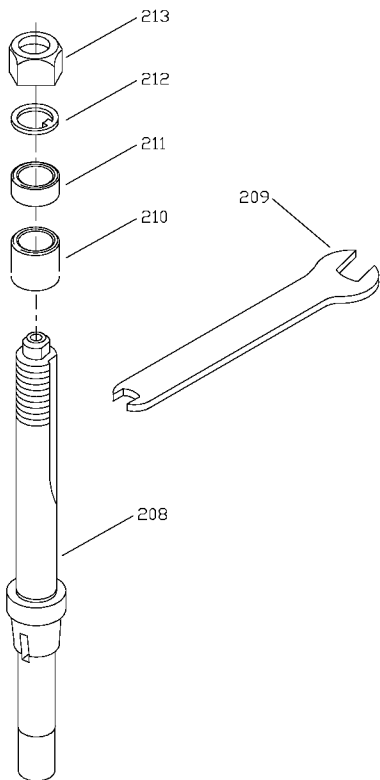

43-800
ROUTER / ADAPTER SPINDLE

43-809
STUB SPINDLE

43-808
1" SPINDLE

43-807
3/4" EXTRA LONG SPINDLE

43-802
1/2" SPINDLE

Parts List for 43-423 Type 1

Item Number	Part Number	Description	Qty Required
1	1348490	CLIP	1
2	900436	THUMB SCREW	1
3	1349366	BLOCK	1
4	1348493	BAR VERT	1
5	1348494	GUIDE	1
6	1348499	CAM WASHER	1
7	489382-00	SCREW	1
8	1348492	BAR HORZ	1
9	5140056-38	HOLD DOWN ASSY	1
10	1348495	HOLD DOWN	1
11	1342768	HORIZONTAL BAR	1
12	1348497	SHIELD	1
13	1348484	WARNING LABEL	1
14	1341104	SCREW	1
15	1348499	CAM WASHER	1
16	1310062	WASHER	1
17	1348491	BAR VERT	1
18	488871-00	LOCK NUT	1
19	488808-00	LOCK WASHER	1
20	000000-00	No Longer Available	1
21	1246050	CAP SCREW	1
22	1346203	SCREW	1
23	1348499	CAM WASHER	1
24	488871-00	LOCK NUT	1
25	488808-00	LOCK WASHER	1
26	1348500	BRACKET	1
27	1246050	CAP SCREW	1

Parts List for 43-423 Type 1

Item Number	Part Number	Description	Qty Required
28	330015-03	NUT,HEX	1
29	1243659	SCREW	1
30	1243336	SCREW	1
31	488874-00	LOCK WASHER	1
32	1348502	KNOB W/STUD	1
33	1345971	WASHER	1
34	1342772	PLATE	1
35	1342777	FENCE BODY	1
36	1310062	WASHER	1
37	1343642	LOCK NUT	1
38	1342770	LOCK LEVER	1
39	1246158	SET SCREW	1
40	1348511	ADJ KNOB	1
41	1246051	CAP SCREW	1
42	1342774	PLATE	1
43	000000-00	No Longer Available	1
44	1342776	LOCK HANDLE	1
45	1243502	WASHER	1
46	1342779	RAM	1
47	1246053	CAP SCREW	1
48	1348512	LOCK LEVER	1
49	1341947	FLAT WASHER	1
50	1342781	SET OF BLOCKS RH&LH	1
51	1348517	CAP	1
52	1348516	FENCE	1
53	1342787	GUIDE	1
54	1348515	FENCE	1