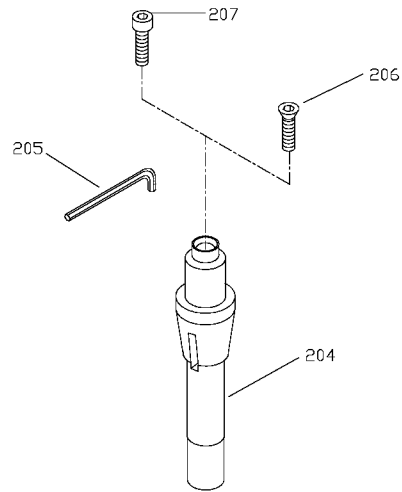

43-800
ROUTER / ADAPTER SPINDLE

43-809
STUB SPINDLE

43-808
1" SPINDLE

43-807
3/4" EXTRA LONG SPINDLE

43-802
1/2" SPINDLE

Parts List for 43-423 Type 1

Item Number	Part Number	Description	Qty Required
1	1348490	CLIP	1
2	900436	THUMB SCREW	1
3	1349366	BLOCK	1
4	1348493	BAR VERT	1
5	1348494	GUIDE	1
6	1348499	CAM WASHER	1
7	489382-00	SCREW	1
8	1348492	BAR HORZ	1
9	5140056-38	HOLD DOWN ASSY	1
10	1348495	HOLD DOWN	1
11	1342768	HORIZONTAL BAR	1
12	1348497	SHIELD	1
13	1348484	WARNING LABEL	1
14	1341104	SCREW	1
15	1348499	CAM WASHER	1
16	1310062	WASHER	1
17	1348491	BAR VERT	1
18	488871-00	LOCK NUT	1
19	488808-00	LOCK WASHER	1
20	000000-00	No Longer Available	1
21	1246050	CAP SCREW	1
22	1346203	SCREW	1
23	1348499	CAM WASHER	1
24	488871-00	LOCK NUT	1
25	488808-00	LOCK WASHER	1
26	1348500	BRACKET	1
27	1246050	CAP SCREW	1

Parts List for 43-423 Type 1

Item Number	Part Number	Description	Qty Required
28	330015-03	NUT,HEX	1
29	1243659	SCREW	1
30	1243336	SCREW	1
31	488874-00	LOCK WASHER	1
32	1348502	KNOB W/STUD	1
33	1345971	WASHER	1
34	1342772	PLATE	1
35	1342777	FENCE BODY	1
36	1310062	WASHER	1
37	1343642	LOCK NUT	1
38	1342770	LOCK LEVER	1
39	1246158	SET SCREW	1
40	1348511	ADJ KNOB	1
41	1246051	CAP SCREW	1
42	1342774	PLATE	1
43	000000-00	No Longer Available	1
44	1342776	LOCK HANDLE	1
45	1243502	WASHER	1
46	1342779	RAM	1
47	1246053	CAP SCREW	1
48	1348512	LOCK LEVER	1
49	1341947	FLAT WASHER	1
50	1342781	SET OF BLOCKS RH&LH	1
51	1348517	CAP	1
52	1348516	FENCE	1
53	1342787	GUIDE	1
54	1348515	FENCE	1