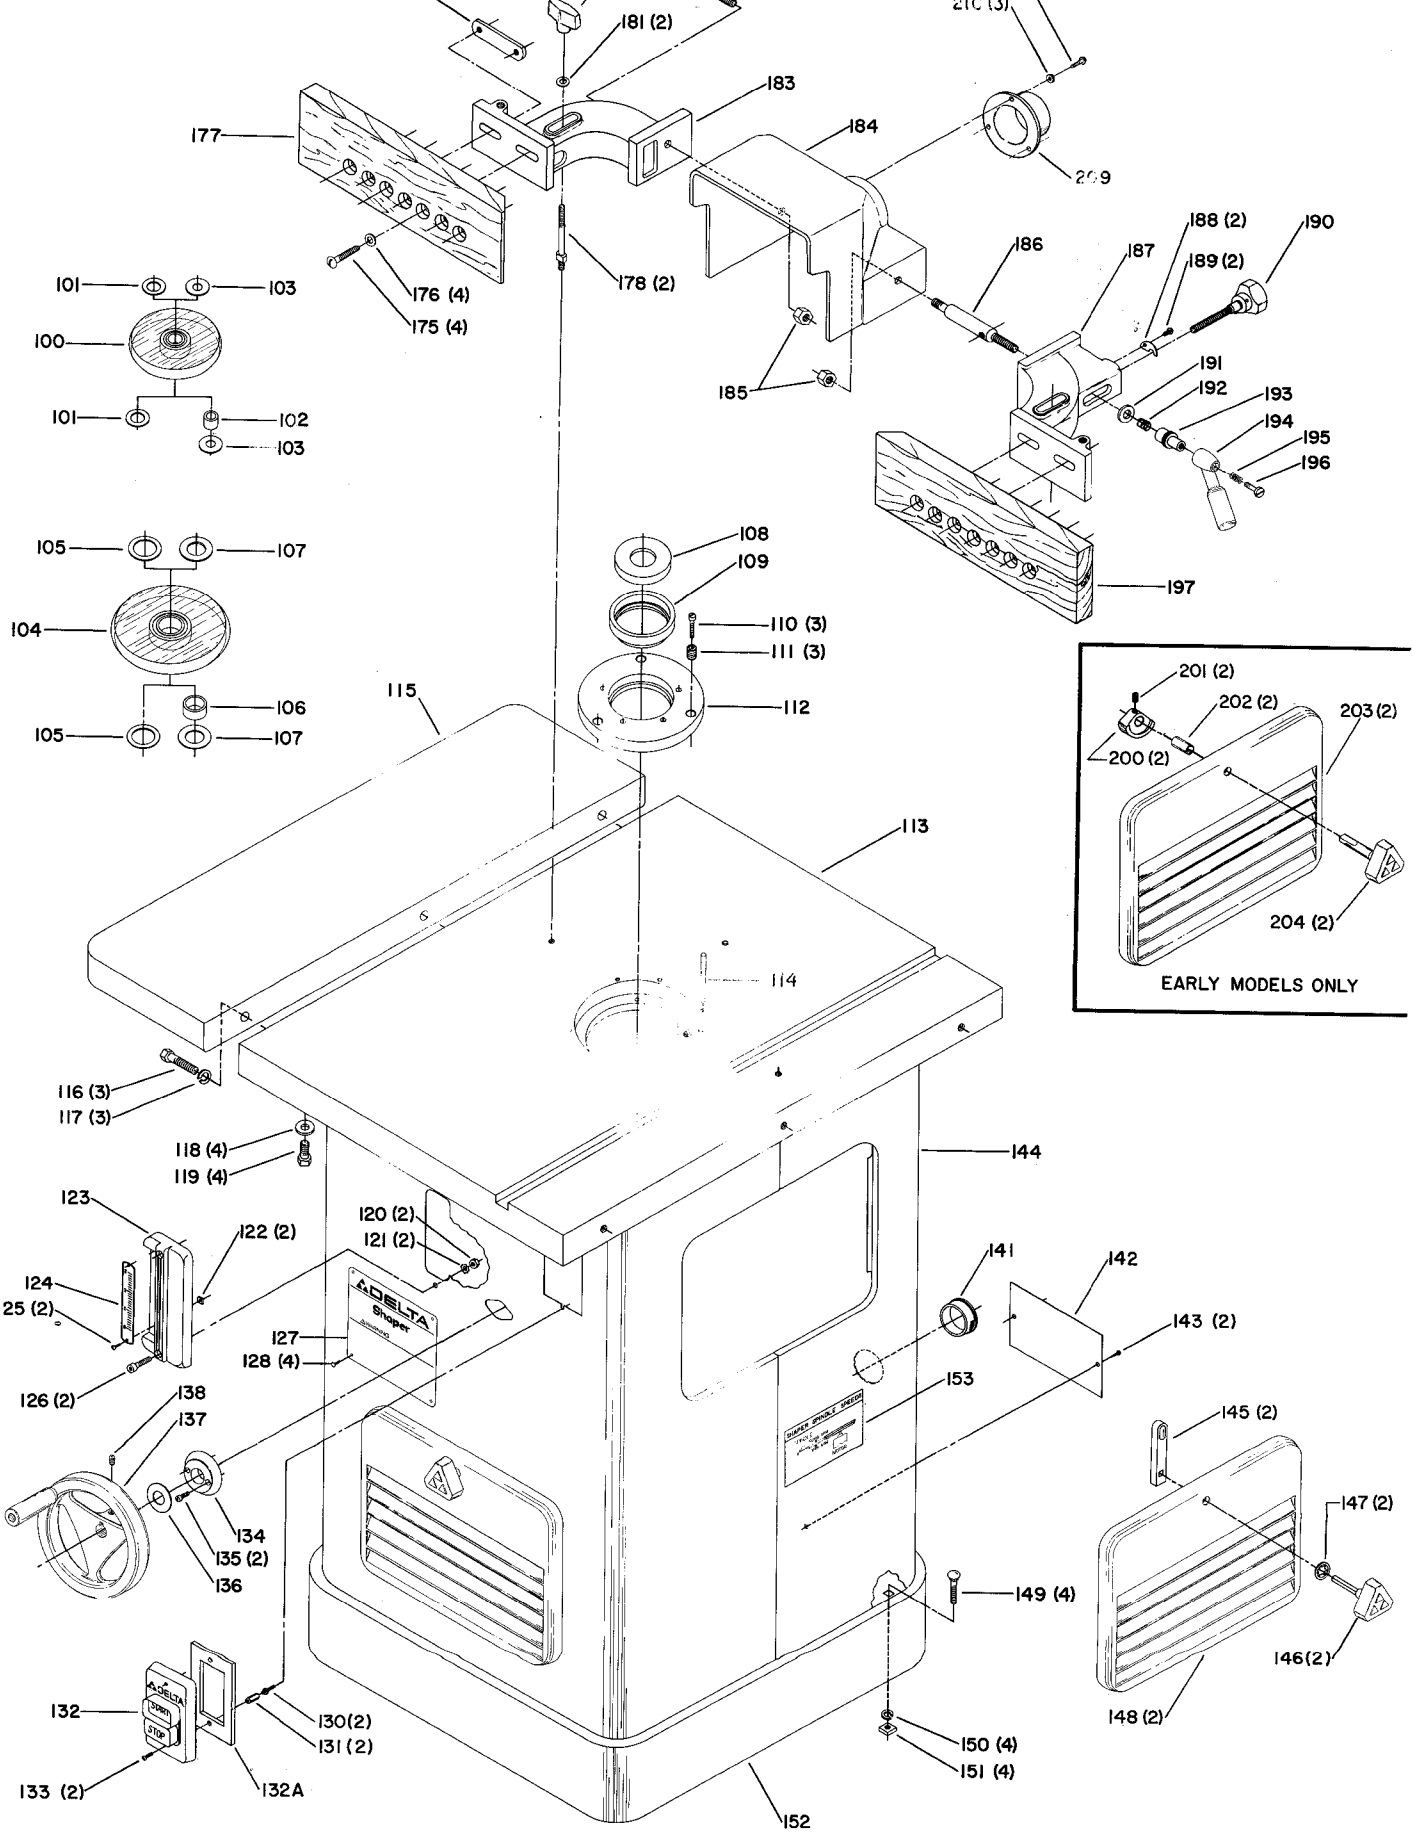

MOTOR PLATE AREA  
 CONFIGURATION FOR UNITS  
 WITH SERIAL NO. 87A62978  
 AND LOWER

## Parts List for 43-386 Type 1

Item Number	Part Number	Description	Qty Required
1	432024035001	FLANGE ASSY	1
2	904020201705	LOCK WASHER	3
3	901010600672	CAP SCREW	3
4	432020120001	SPINDLE HOUSING ASSY	1
5	902010101300S	HEX NUT	1
6	901041931403	SET SCREW	1
7	432021045001	SPACER	1
8	422040755001S	POINTER	1
9	000000-00	No Longer Available	1
10	000000-00	No Longer Available	1
11	902012012575	HEX NUT	1
12	000000-00	No Longer Available	1
13	952011113261	TIE ROD	1
14	902012012584	SPECIAL NUT	1
15	000000-00	No Longer Available	1
16	902011313082	SPEC NUT	1
17	904050106662S	SPECIAL KEYED WASHER	1
18	904100314506	1/2 SPACER	1
19	904100314507	3/4 SPACER	1
20	904100314508	1 SPACER	1
21	432021105001	HEX GUIDE POST	1
22	904020201704S	LOCK WASHER	1
23	901010600646S	CAP SCREW	1
24	904010312905S	FLAT WASHER	1
25	000000-00	No Longer Available	1
26	901041500206	SET SCREW	1
27	432021055002S	RAISING NUT	1

## Parts List for 43-386 Type 1

Item Number	Part Number	Description	Qty Required
28	000000-00	No Longer Available	1
29	905050402106S	COTTER PIN	1
30	432021220001S	SPRING	1
31	901042601528S	THUMB SCREW	1
32	901042601528S	THUMB SCREW	1
33	901030408015S	CAP SCREW	2
34	491957-00	LOCK WASHER	2
35	432020315001	COVER PLATE	1
36	000000-00	No Longer Available	1
37	904100314514	COLLAR	1
38	920040107273	BEARING	1
39	904020101716	LOCK WASHER	1
40	000000-00	No Longer Available	1
41	000000-00	No Longer Available	1
42	920750112794	BUSHING	1
43	920750113933	BUSHING	1
44	904010101620S	WASHER	1
45	901010600605	CAP SCREW	1
46	000000-00	No Longer Available	5
47	000000-00	No Longer Available	1
48	905010102715	ROLL PIN	1
49	422040740001S	PLUG	2
50	422044120009S	LOCK KNOB	1
51	927030102650S	KEY	1
52	000000-00	No Longer Available	1
53	927011002606S	HI-PRO KEY	1
54	41-107	2-SPEED SPINDLE PULL	1