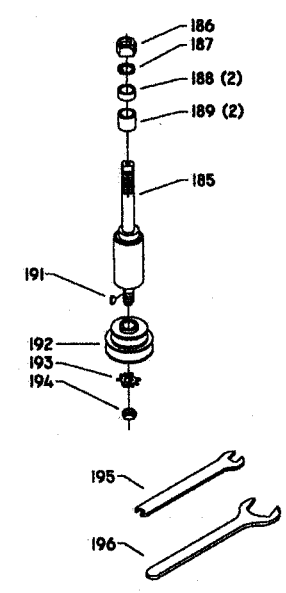

WS-2C

Part No. 432-02-651-0011

Revised: 10/4/99

Parts List for 43-384 Type 2

Item Number	Part Number	Description	Qty Required
1	000000-00	No Longer Available	1
1	432011380002	FENCE CLAMP KNOB	2
1	424120600005S	KNOB	2
2	904010312937	WASHER	4
3	432011110003	STUD	2
4	432010890013	FENCE BODY LH	1
5	901010600633	CAP SCREW	1
6	902012012579	SPEC NUT	1
7	432010040003S	CLAMP PLATE	2
8	432020430004	L.H. FENCE	1
9	904010101620S	WASHER	2
10	000000-00	No Longer Available	2
11	000000-00	No Longer Available	1
12	432021110002	STUD	1
12	432011110004	STUD	1
13	432010890012	FENCE BODY RH	1
14	432020430003	R.H. FENCE	1
15	432010470001	HALF COLLAR FLINGER	2
16	901030103318S	SCREW	2
17	1087647	KNOB ASSY	1
18	905010102706S	ROLL PIN	1
19	904100312097S	SPECIAL WASHER	1
20	902012012579	SPEC NUT	1
20	432010270004	SERRATED NUT	1
21	424020330005	RATCHET HANDLE	1
21	406030330001S	HANDLE	1
22	406031220002	SPRING	1

Parts List for 43-384 Type 2

Item Number	Part Number	Description	Qty Required
49	902020401303S	SQUARE NUT	4
50	489026-00	HEX NUT	2
51	904030301757S	LOCK WASHER	2
52	432020140001	BRACKET W/SCALE	1
53	901030103345S	CAP SCREW	2
54	432020315002	COVER	1
55	901030103318S	SCREW	2
56	904070105569	FIBRE WASHER	1
57	422044000005S	HANDWHEEL	1
57	422044000005S	HANDWHEEL	1
58	901041500206	SET SCREW	1
59	422044120009S	LOCK KNOB	1
59	422044120009S	LOCK KNOB	1
60	1087794	RIVET	4
61	432021370003	NAMEPLATE	1
62	402071115002S	STUD	2
63	402071045007S	SPACER	2
64	422041160001S	GASKET	1
65	1340100	SWITCH COVER ASSY	1
66	901020100567S	MACHINE SCREW	2
67	422043050001	SUB BASE	1
70	000000-00	No Longer Available	1
71	432021040006	SPACER	2
72	432020170004	BUSHING	1
73	432021040008	SPACER	2
75	000000-00	No Longer Available	1
76	432021040006	SPACER	2