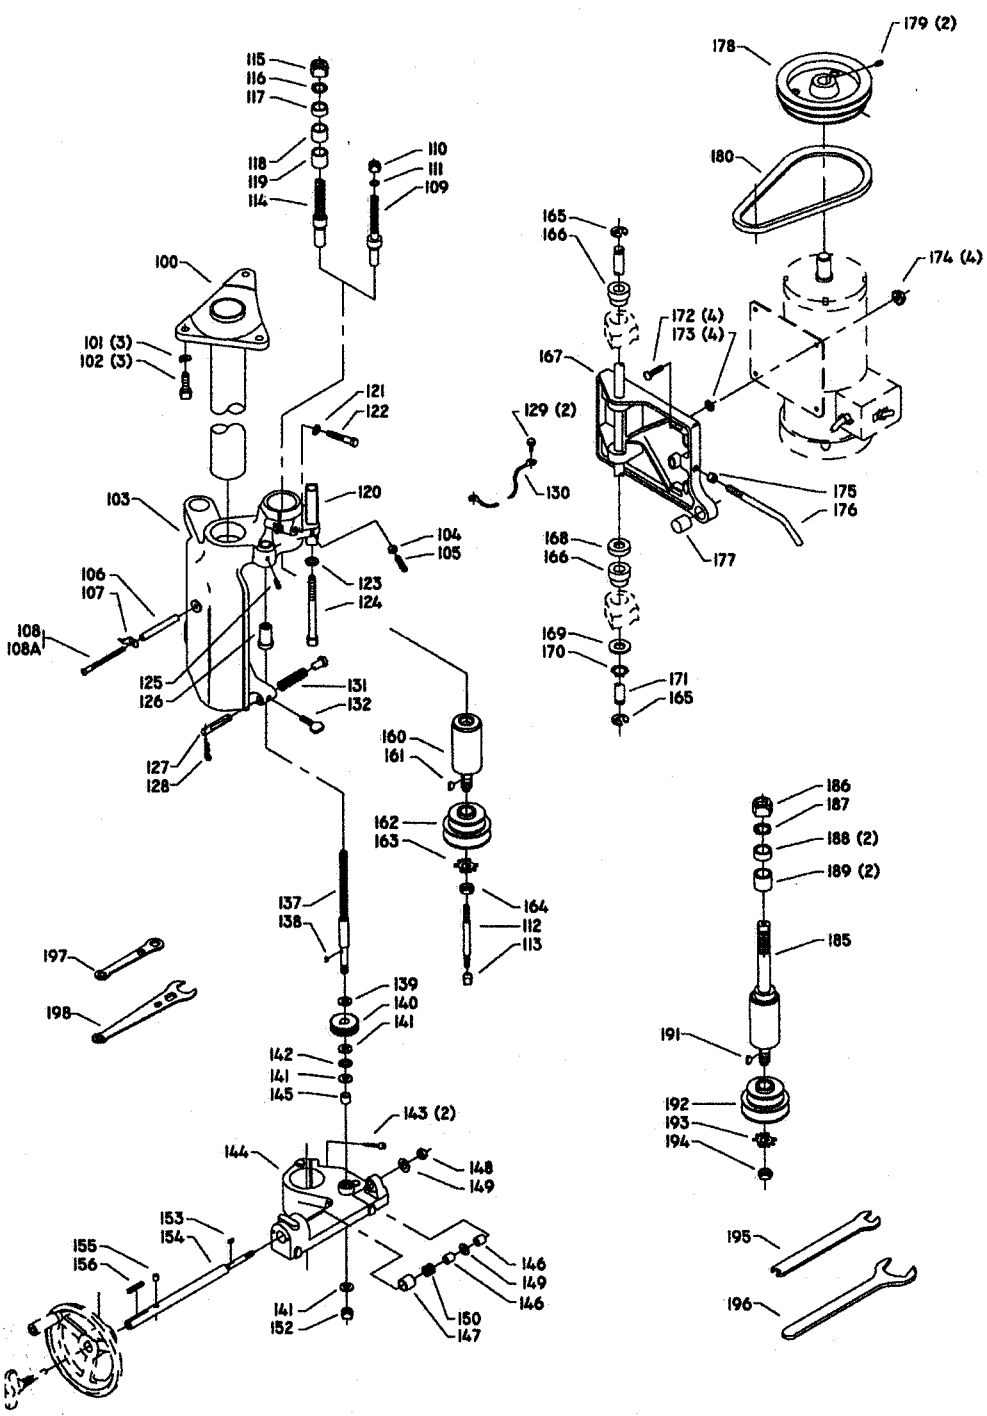

WS-2C

Part No. 432-02-651-0011

Revised: 10/4/99

Parts List for 43-384 Type 2

Item Number	Part Number	Description	Qty Required
1	000000-00	No Longer Available	1
1	432011380002	FENCE CLAMP KNOB	2
1	424120600005S	KNOB	2
2	904010312937	WASHER	4
3	432011110003	STUD	2
4	432010890013	FENCE BODY LH	1
5	901010600633	CAP SCREW	1
6	902012012579	SPEC NUT	1
7	432010040003S	CLAMP PLATE	2
8	432020430004	L.H. FENCE	1
9	904010101620S	WASHER	2
10	000000-00	No Longer Available	2
11	000000-00	No Longer Available	1
12	432021110002	STUD	1
12	432011110004	STUD	1
13	432010890012	FENCE BODY RH	1
14	432020430003	R.H. FENCE	1
15	432010470001	HALF COLLAR FLINGER	2
16	901030103318S	SCREW	2
17	1087647	KNOB ASSY	1
18	905010102706S	ROLL PIN	1
19	904100312097S	SPECIAL WASHER	1
20	902012012579	SPEC NUT	1
20	432010270004	SERRATED NUT	1
21	424020330005	RATCHET HANDLE	1
21	406030330001S	HANDLE	1
22	406031220002	SPRING	1

Parts List for 43-384 Type 2

Item Number	Part Number	Description	Qty Required
49	902020401303S	SQUARE NUT	4
50	489026-00	HEX NUT	2
51	904030301757S	LOCK WASHER	2
52	432020140001	BRACKET W/SCALE	1
53	901030103345S	CAP SCREW	2
54	432020315002	COVER	1
55	901030103318S	SCREW	2
56	904070105569	FIBRE WASHER	1
57	422044000005S	HANDWHEEL	1
57	422044000005S	HANDWHEEL	1
58	901041500206	SET SCREW	1
59	422044120009S	LOCK KNOB	1
59	422044120009S	LOCK KNOB	1
60	1087794	RIVET	4
61	432021370003	NAMEPLATE	1
62	402071115002S	STUD	2
63	402071045007S	SPACER	2
64	422041160001S	GASKET	1
65	1340100	SWITCH COVER ASSY	1
66	901020100567S	MACHINE SCREW	2
67	422043050001	SUB BASE	1
70	000000-00	No Longer Available	1
71	432021040006	SPACER	2
72	432020170004	BUSHING	1
73	432021040008	SPACER	2
75	000000-00	No Longer Available	1
76	432021040006	SPACER	2