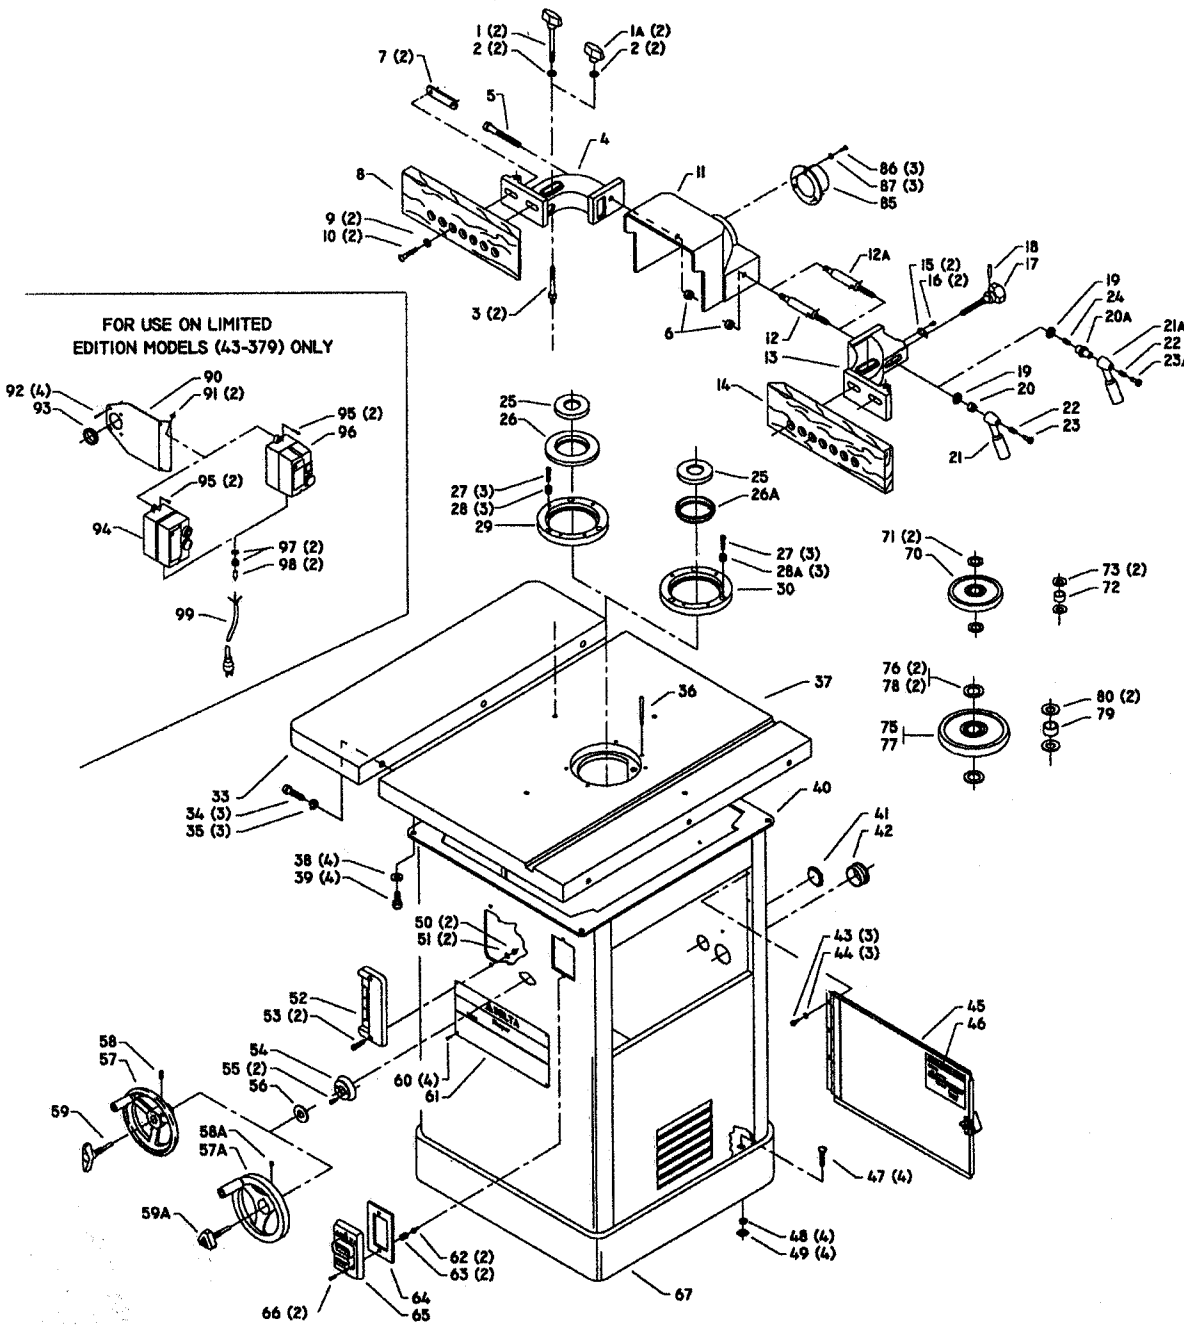

WS-2C

Part No. 432-02-651-0011

Revised: 10/4/99

Parts List for 43-384 Type 2

Item Number	Part Number	Description	Qty Required
1	000000-00	No Longer Available	1
1	432011380002	FENCE CLAMP KNOB	2
1	424120600005S	KNOB	2
2	904010312937	WASHER	4
3	432011110003	STUD	2
4	432010890013	FENCE BODY LH	1
5	901010600633	CAP SCREW	1
6	902012012579	SPEC NUT	1
7	432010040003S	CLAMP PLATE	2
8	432020430004	L.H. FENCE	1
9	904010101620S	WASHER	2
10	000000-00	No Longer Available	2
11	000000-00	No Longer Available	1
12	432021110002	STUD	1
12	432011110004	STUD	1
13	432010890012	FENCE BODY RH	1
14	432020430003	R.H. FENCE	1
15	432010470001	HALF COLLAR FLINGER	2
16	901030103318S	SCREW	2
17	1087647	KNOB ASSY	1
18	905010102706S	ROLL PIN	1
19	904100312097S	SPECIAL WASHER	1
20	902012012579	SPEC NUT	1
20	432010270004	SERRATED NUT	1
21	424020330005	RATCHET HANDLE	1
21	406030330001S	HANDLE	1
22	406031220002	SPRING	1

Parts List for 43-384 Type 2

Item Number	Part Number	Description	Qty Required
49	902020401303S	SQUARE NUT	4
50	489026-00	HEX NUT	2
51	904030301757S	LOCK WASHER	2
52	432020140001	BRACKET W/SCALE	1
53	901030103345S	CAP SCREW	2
54	432020315002	COVER	1
55	901030103318S	SCREW	2
56	904070105569	FIBRE WASHER	1
57	422044000005S	HANDWHEEL	1
57	422044000005S	HANDWHEEL	1
58	901041500206	SET SCREW	1
59	422044120009S	LOCK KNOB	1
59	422044120009S	LOCK KNOB	1
60	1087794	RIVET	4
61	432021370003	NAMEPLATE	1
62	402071115002S	STUD	2
63	402071045007S	SPACER	2
64	422041160001S	GASKET	1
65	1340100	SWITCH COVER ASSY	1
66	901020100567S	MACHINE SCREW	2
67	422043050001	SUB BASE	1
70	000000-00	No Longer Available	1
71	432021040006	SPACER	2
72	432020170004	BUSHING	1
73	432021040008	SPACER	2
75	000000-00	No Longer Available	1
76	432021040006	SPACER	2