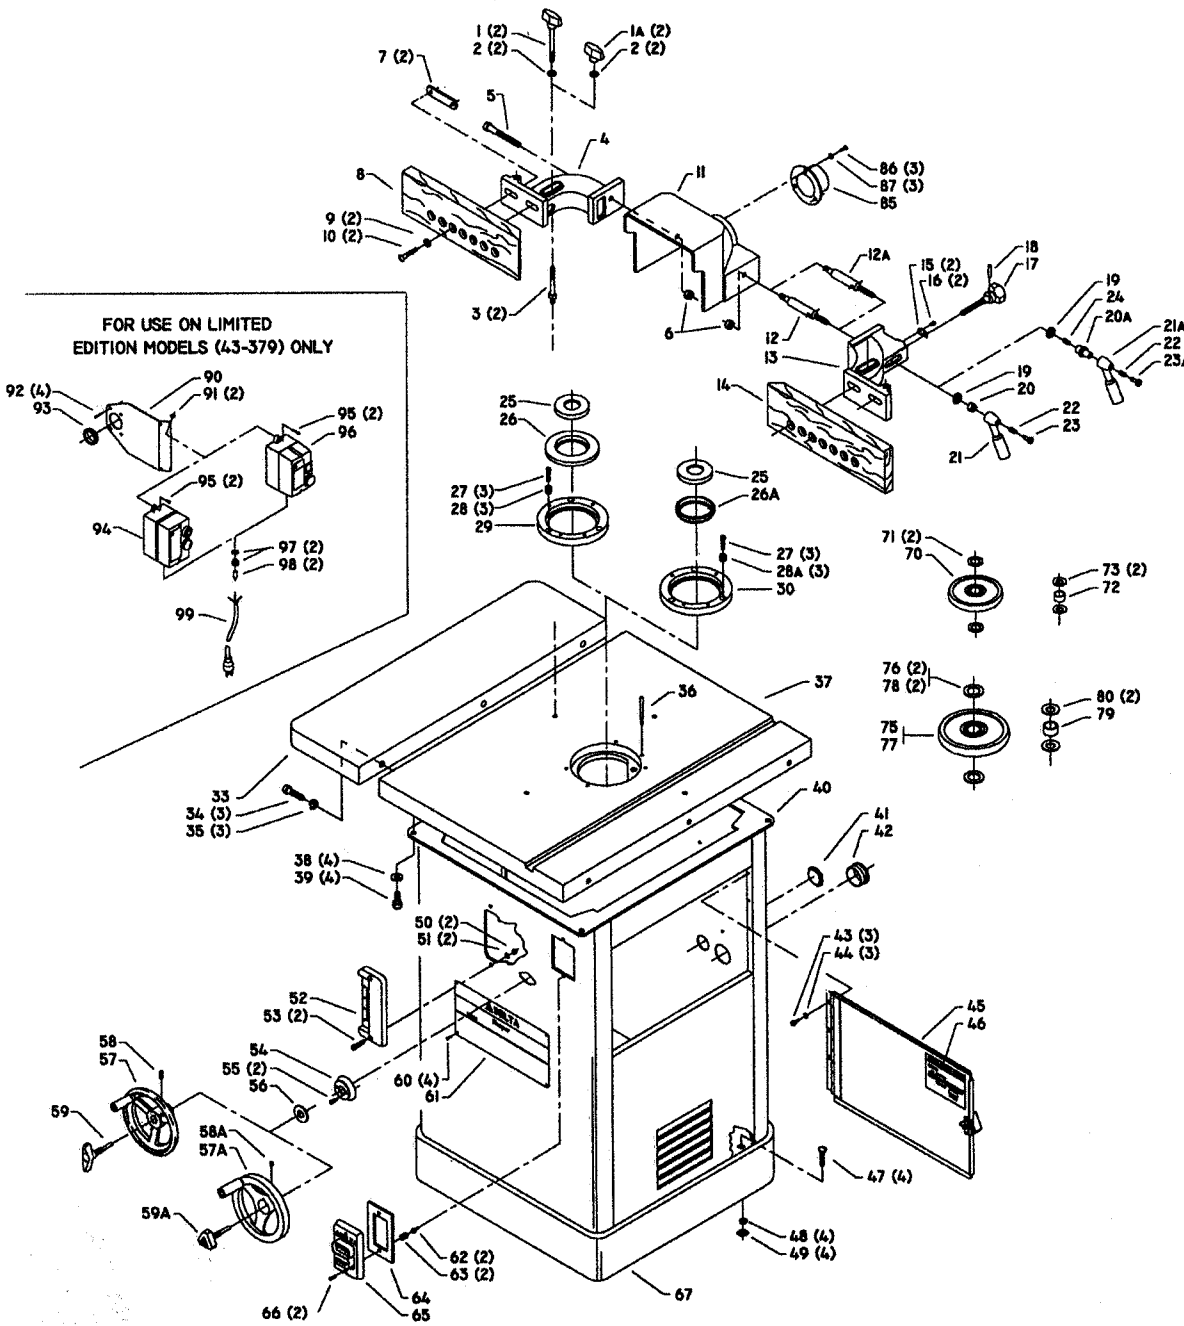

WS-2C

Part No. 432-02-651-0011

Revised: 10/4/99

Parts List for 43-379 Type 1

Item Number	Part Number	Description	Qty Required
1	000000-00	No Longer Available	1
1	432011380002	FENCE CLAMP KNOB	2
1	424120600005S	KNOB	2
2	904010312937	WASHER	4
3	432011110003	STUD	2
4	432010890013	FENCE BODY LH	1
5	901010600633	CAP SCREW	1
6	902012012579	SPEC NUT	1
7	432010040003S	CLAMP PLATE	2
8	432020430004	L.H. FENCE	1
9	904010101620S	WASHER	2
10	000000-00	No Longer Available	2
11	000000-00	No Longer Available	1
12	432021110002	STUD	1
12	432011110004	STUD	1
13	432010890012	FENCE BODY RH	1
14	432020430003	R.H. FENCE	1
15	432010470001	HALF COLLAR FLINGER	2
16	901030103318S	SCREW	2
17	1087647	KNOB ASSY	1
18	905010102706S	ROLL PIN	1
19	904100312097S	SPECIAL WASHER	1
20	902012012579	SPEC NUT	1
20	432010270004	SERRATED NUT	1
21	424020330005	RATCHET HANDLE	1
21	406030330001S	HANDLE	1
22	406031220002	SPRING	1

Parts List for 43-379 Type 1

Item Number	Part Number	Description	Qty Required
49	902020401303S	SQUARE NUT	4
50	489026-00	HEX NUT	2
51	904030301757S	LOCK WASHER	2
52	432020140001	BRACKET W/SCALE	1
53	901030103345S	CAP SCREW	2
54	432020315002	COVER	1
55	901030103318S	SCREW	2
56	904070105569	FIBRE WASHER	1
57	422044000005S	HANDWHEEL	1
57	422044000005S	HANDWHEEL	1
58	901041500206	SET SCREW	1
59	422044120009S	LOCK KNOB	1
59	422044120009S	LOCK KNOB	1
60	1087794	RIVET	4
61	432021370003	NAMEPLATE	1
62	402071115002S	STUD	2
63	402071045007S	SPACER	2
64	422041160001S	GASKET	1
65	1340100	SWITCH COVER ASSY	1
66	901020100567S	MACHINE SCREW	2
67	422043050001	SUB BASE	1
70	000000-00	No Longer Available	1
70	432096280002	GUARD MT	1
71	432021040006	SPACER	2
72	432020170004	BUSHING	1
73	432021040008	SPACER	2
75	000000-00	No Longer Available	1