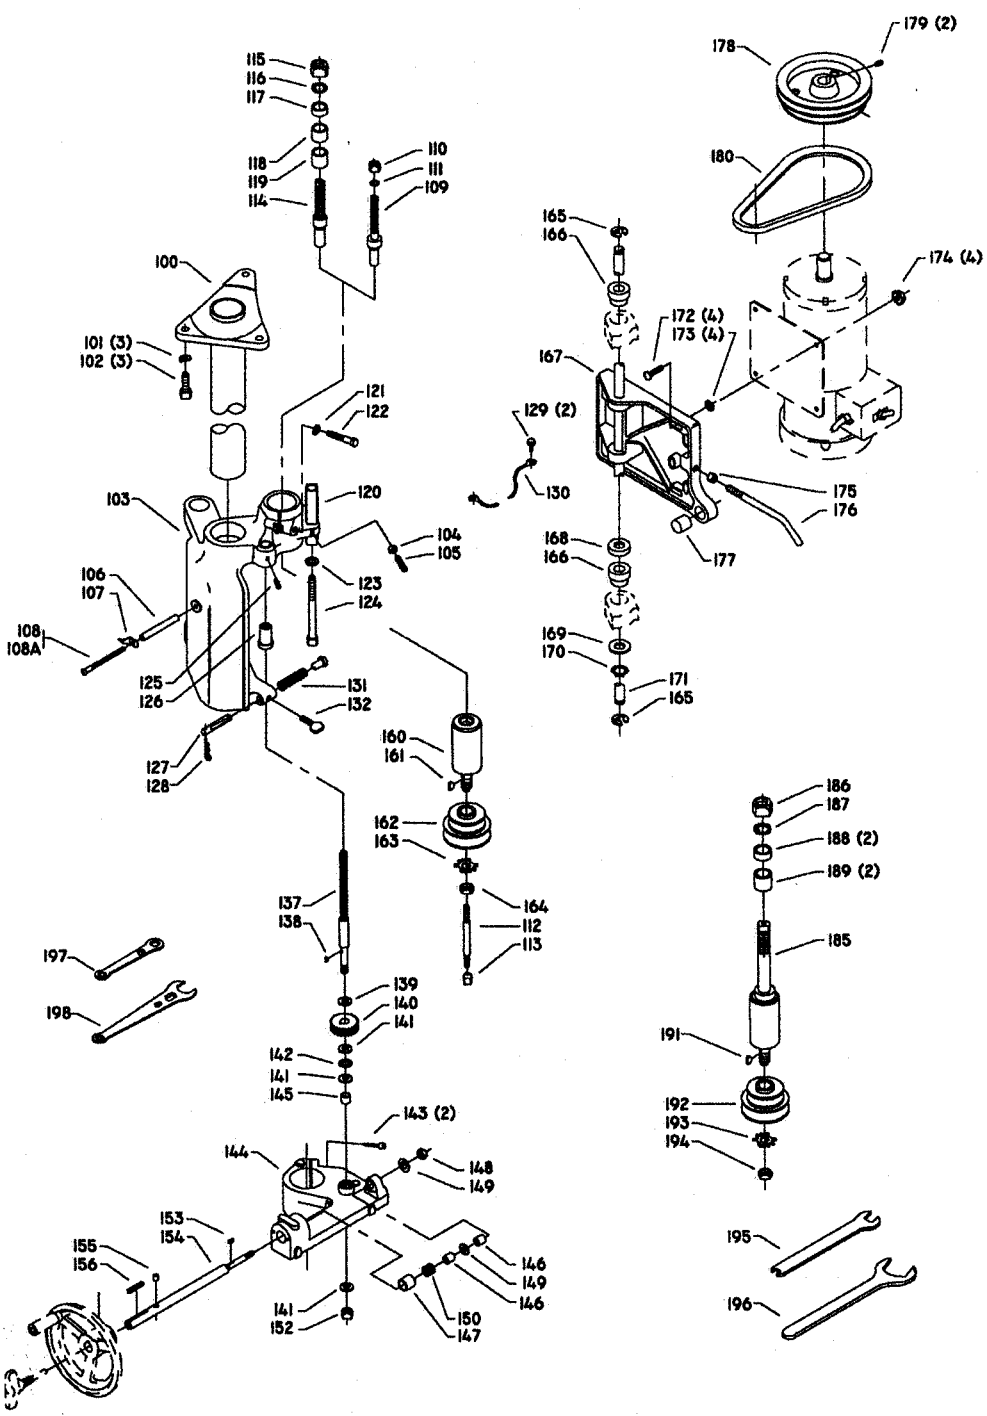

WS-2C

Part No. 432-02-651-0011

Revised: 10/4/99

Parts List for 43-379 Type 1

Item Number	Part Number	Description	Qty Required
1	000000-00	No Longer Available	1
1	432011380002	FENCE CLAMP KNOB	2
1	424120600005S	KNOB	2
2	904010312937	WASHER	4
3	432011110003	STUD	2
4	432010890013	FENCE BODY LH	1
5	901010600633	CAP SCREW	1
6	902012012579	SPEC NUT	1
7	432010040003S	CLAMP PLATE	2
8	432020430004	L.H. FENCE	1
9	904010101620S	WASHER	2
10	000000-00	No Longer Available	2
11	000000-00	No Longer Available	1
12	432021110002	STUD	1
12	432011110004	STUD	1
13	432010890012	FENCE BODY RH	1
14	432020430003	R.H. FENCE	1
15	432010470001	HALF COLLAR FLINGER	2
16	901030103318S	SCREW	2
17	1087647	KNOB ASSY	1
18	905010102706S	ROLL PIN	1
19	904100312097S	SPECIAL WASHER	1
20	902012012579	SPEC NUT	1
20	432010270004	SERRATED NUT	1
21	424020330005	RATCHET HANDLE	1
21	406030330001S	HANDLE	1
22	406031220002	SPRING	1

Parts List for 43-379 Type 1

Item Number	Part Number	Description	Qty Required
49	902020401303S	SQUARE NUT	4
50	489026-00	HEX NUT	2
51	904030301757S	LOCK WASHER	2
52	432020140001	BRACKET W/SCALE	1
53	901030103345S	CAP SCREW	2
54	432020315002	COVER	1
55	901030103318S	SCREW	2
56	904070105569	FIBRE WASHER	1
57	422044000005S	HANDWHEEL	1
57	422044000005S	HANDWHEEL	1
58	901041500206	SET SCREW	1
59	422044120009S	LOCK KNOB	1
59	422044120009S	LOCK KNOB	1
60	1087794	RIVET	4
61	432021370003	NAMEPLATE	1
62	402071115002S	STUD	2
63	402071045007S	SPACER	2
64	422041160001S	GASKET	1
65	1340100	SWITCH COVER ASSY	1
66	901020100567S	MACHINE SCREW	2
67	422043050001	SUB BASE	1
70	000000-00	No Longer Available	1
70	432096280002	GUARD MT	1
71	432021040006	SPACER	2
72	432020170004	BUSHING	1
73	432021040008	SPACER	2
75	000000-00	No Longer Available	1