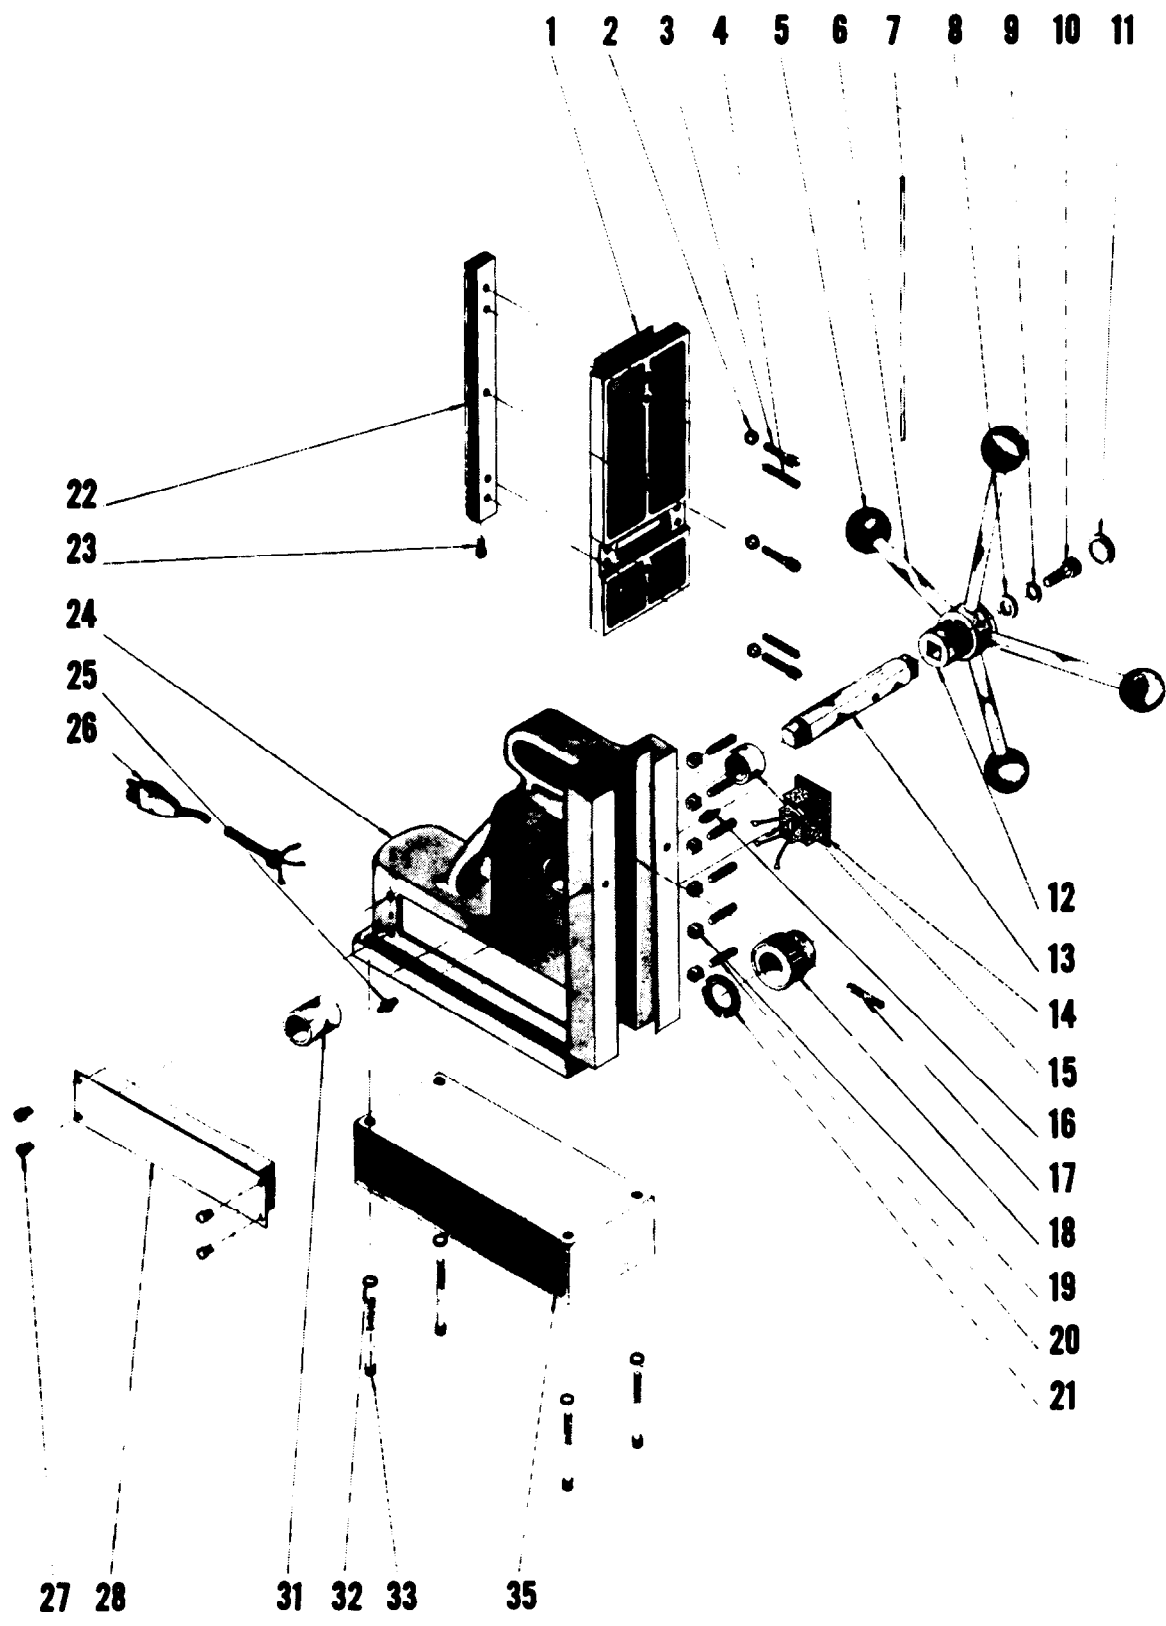

## ELECTROMAGNETIC DRILL STAND

REVISED BUL 6295-3      DATE July '68

Catalog No. 4210

Starting Serial No. 295-1471

WIRING INSTR.

Both Model and Serial No. must be furnished to obtain correct parts.

230V MOTOR

# SERVICE PARTS LIST

### ILLUSTRATED PARTS

FIG.	PART NO.	DESCRIPTION OF PART	NO.REQ.	FIG.	PART NO.	DESCRIPTION OF PART	NO.REQ.
1	30-84-0151	Slide		18	32-60-1001	Pinion Gear	
2	06-97-4050	1/4 Lock Washer	(3)	19	06-55-1100	10-32 Hex Nut	(6)
3	06-75-3050	1/4-20 x 3/4 Socket Hd. Cap Screw	(3)	20	06-83-2520	10-32 x 1 Set Screw	(6)
4	06-65-1650	1/4 x 1 1/4 Roll Pin	(2)	21	45-88-0410	Spring Washer	
5	43-98-0050	Plastic Knob	(4)	22	44-80-0150	Rack	
6	43-62-0050	Feed Handle	(4)	23	06-83-2440	10-32 x 5/16 Socket Head Set Screw	
7	43-48-0070	Gib		24	28-50-7921	Support Housing	
8	45-88-0420	3/4 O.D. x 9/32 I.D. x 1/8 Washer		25	43-33-0150	Grease Fitting	
9	06-97-4050	1/4 Lock Washer		26	22-64-0330	Cord Set	
10	06-75-3150	1/4-20 x 1 Socket Head Cap Screw		27	06-81-5790	6-32 x 1/4 Fil. Head Screw	(4)
11	44-68-0110	Plug		28	23-35-0090	Power Panel Assembly	
★12	43-78-0105	Hub		31	42-40-0380	Bushing	
★13	45-08-0055	Shaft		32	06-97-4050	1/4 Lock Washer	(4)
14	23-33-0170	Receptacle		33	06-75-4215	5/16-18 x 2 1/4 Socket Head Screw	(4)
15	42-40-0340	Bushing		35	42-20-0200	Magnetic Base	
16	43-33-0150	Grease Fitting					
17	06-65-1650	1/4 x 1 1/4 Roll Pin					