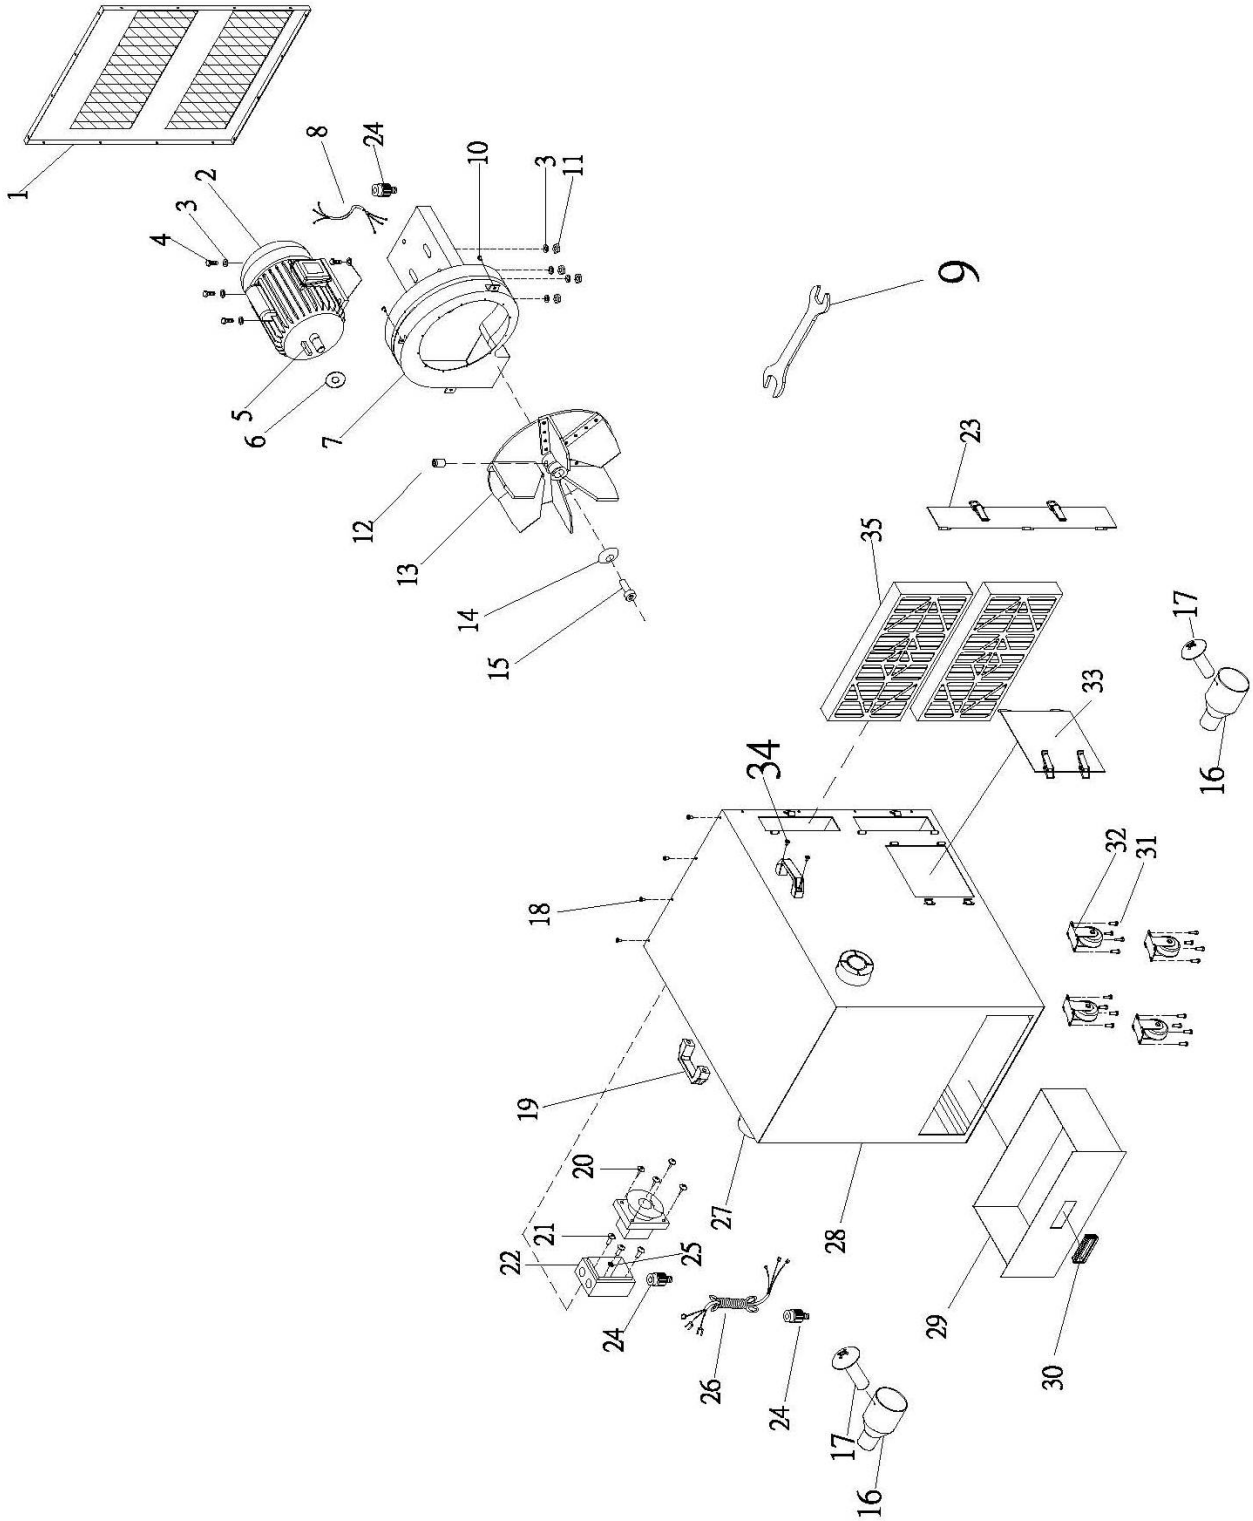

10.1.1 JDC-500 Dust Collector – Exploded View

10.1.2 JDC-500 Dust Collector – Parts List

Index No	Part No	Description	Size	Qty
1	JDC-500001	Front Cover		1
2	JDC-500002	Motor	1.5HP 115/230V	1
	JDC-500002-MF	Motor Fan (not shown)		1
	JDC-500002-MFC	Motor Fan Cover (not shown)		1
	JDC-500002-JB	Junction Box (not shown)		1
	JDC-500002-JBC	Junction Box Cover (not shown)		1
	JDC-500002-SC	Start Capacitor	125VAC/300MFD	1
	JDC-500002-RC	Run Capacitor	250VAC/30µf	1
3	TS-0680031	Flat Washer	5/16"	8
4	TS-0051051	Hex Cap Screw	5/16"x1"	1
5	JDC-500005	Key	6x6x25 mm	1
6	JDC-500006	Motor Packing		1
7	JDC-500007	Canister Housing		1
8	JDC-500008	Motor Cord		1
36	GH1340A-TBCP-16-04	Open End Wrench	10/12mm	1
10	TS-1533032	Pan Head Screw	M5x10	3
11	TS-0570021	Hex Nut	5/16"	4
12	JDC-500012	Set Screw	5/16"x5/16"	1
13	JDC-500013	Impeller	Ø11"	1
14	JDC-500014	Washer		1
15	TS-1503051	Socket Head Cap Screw	M6x20	1
16	JDC-500016	Hose Adaptor	4" to 3"	2
17	JDC-500017	Phillips Head Screw	3/16"x3/8"	2
18	JDC-500018	Screw	M4x8	16
19	JDC-500019	Handle		2
20	JDC-500020	Tapping Screw		4
21	JDC-500021	Phillips Head Screw	3/16"x3/8"	3
22	JDC-500022	Pull-Out Switch		1
23	JDC-500023	Moveable Door Plate		1
24	JDC-500024	Strain Relief	PG-16	3
25	JDC-500025	External Tooth Lock Washer	3/16"	1
26	JDC-500026	Power Cord		1
27	JDC-500027	Outlet	4"	2
28	JDC-500028	Main Housing		1
29	JDC-500029	Drawer		1
30	JDC-500030	Drawer Handle		1
31	JDC-500031	Washer Head Screw	5/16"x1/2"	16
32	JDC-500032	Swivel Caster	Ø 2-1/2"	4
33	JDC-500033	Cover Plate		1
34	JDC-500034	Phillips Head Screw	1/4"x5/8"	2
35	414705	Filter (set of 2)		2
	JETLOGO-1	JET Logo (not shown)	2-3/4"x8"	1
	Stripe-1-3/4	JET Stripe (not shown)	1-3/4"W	per ft.
	JDC500-ID	I.D. Label (not shown)		1
	JDC500-CL	Caution Label (not shown)		1

11.0 JDC-500 Dust Collector Wiring Diagram

115 V

230 V