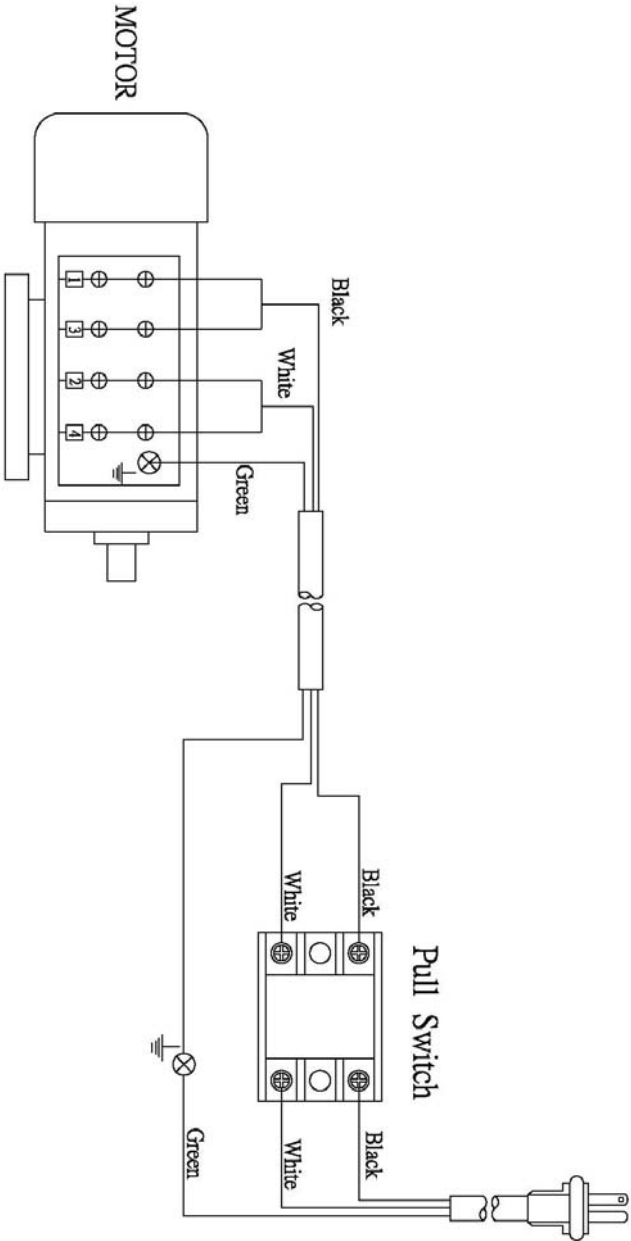

10.1.1 JDC-500 Dust Collector – Exploded View

10.1.2 JDC-500 Dust Collector – Parts List

Index No	Part No	Description	Size	Qty
1	JDC-500001	Front Cover		1
2	JDC-500002	Motor	1.5HP 115/230V	1
	JDC-500002-MF	Motor Fan (not shown)		1
	JDC-500002-MFC	Motor Fan Cover (not shown)		1
	JDC-500002-JB	Junction Box (not shown)		1
	JDC-500002-JBC	Junction Box Cover (not shown)		1
	JDC-500002-SC	Start Capacitor	125VAC/300MFD	1
	JDC-500002-RC	Run Capacitor	250VAC/30µf	1
3	TS-0680031	Flat Washer	5/16"	8
4	TS-0051051	Hex Cap Screw	5/16"x1"	1
5	JDC-500005	Key	6x6x25 mm	1
6	JDC-500006	Motor Packing		1
7	JDC-500007	Canister Housing		1
8	JDC-500008	Motor Cord		1
36	GH1340A-TBCP-16-04	Open End Wrench	10/12mm	1
10	TS-1533032	Pan Head Screw	M5x10	3
11	TS-0570021	Hex Nut	5/16"	4
12	JDC-500012	Set Screw	5/16"x5/16"	1
13	JDC-500013	Impeller	Ø11"	1
14	JDC-500014	Washer		1
15	TS-1503051	Socket Head Cap Screw	M6x20	1
16	JDC-500016	Hose Adaptor	4" to 3"	2
17	JDC-500017	Phillips Head Screw	3/16"x3/8"	2
18	JDC-500018	Screw	M4x8	16
19	JDC-500019	Handle		2
20	JDC-500020	Tapping Screw		4
21	JDC-500021	Phillips Head Screw	3/16"x3/8"	3
22	JDC-500022	Pull-Out Switch		1
23	JDC-500023	Moveable Door Plate		1
24	JDC-500024	Strain Relief	PG-16	3
25	JDC-500025	External Tooth Lock Washer	3/16"	1
26	JDC-500026	Power Cord		1
27	JDC-500027	Outlet	4"	2
28	JDC-500028	Main Housing		1
29	JDC-500029	Drawer		1
30	JDC-500030	Drawer Handle		1
31	JDC-500031	Washer Head Screw	5/16"x1/2"	16
32	JDC-500032	Swivel Caster	Ø 2-1/2"	4
33	JDC-500033	Cover Plate		1
34	JDC-500034	Phillips Head Screw	1/4"x5/8"	2
35	414705	Filter (set of 2)		2
	JETLOGO-1	JET Logo (not shown)	2-3/4"x8"	1
	Stripe-1-3/4	JET Stripe (not shown)	1-3/4"W	per ft.
	JDC500-ID	I.D. Label (not shown)		1
	JDC500-CL	Caution Label (not shown)		1

11.0 JDC-500 Dust Collector Wiring Diagram

115 V

230 V