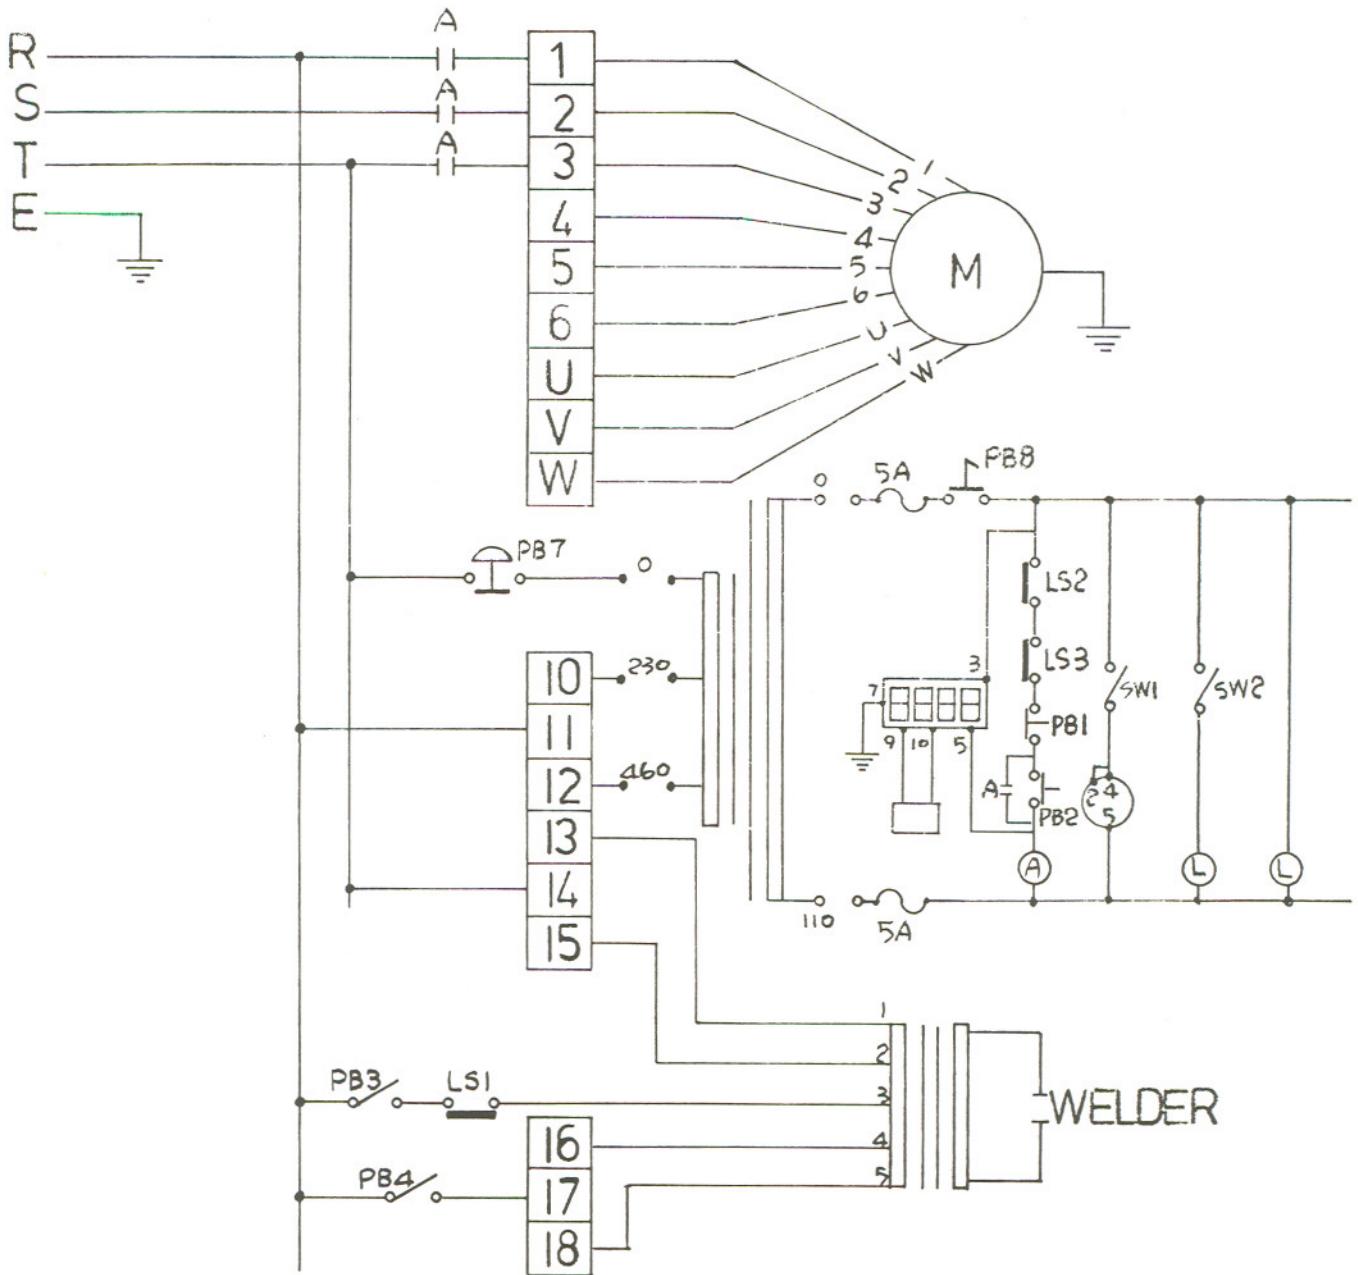

Electrical Schematic

- PB1 - Saw Stop Switch
- PB2 - Saw Start Switch
- PB3 - Weld Switch
- PB4 - Anneal Switch
- PB7 - Emergency Stop
- PB8 - Main Power Key
- LS1 - Auto Weld Stop Switch
- LS2 - Safety Switch
- LS3 - Safety Switch
- SW1 - Grinder On-Off Switch
- SW2 - Work Lamp On-Off Switch

Jumper Wire Settings

220V	440V
1 - U	4 - U
2 - V	5 - V
3 - W	6 - W
4 - 5 - 6	11 - 12
10 - 11	13 - 14
14 - 15	17 - 18
16 - 17