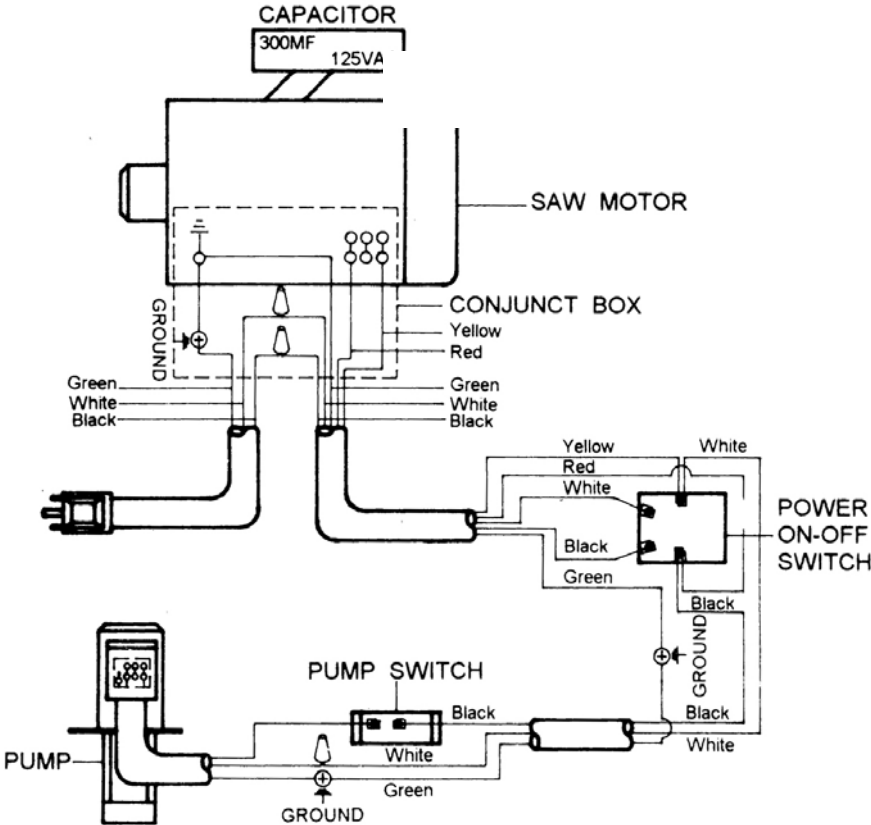

Index No	Part No	Description	Size	Qty
144	HVBS7MW-144	Bearing Bushing		1
145	HVBS7MW-145	Flat Washer	3/8"	4
146	HVBS7MW-146	Cross Screw	1/8"x1/4"	2
147	HVBS7MW-147	Flat Washer	1/8"	2
148	HVBS7MW-148	Strain Relief Bushing		2
149	HVBS7MW-149	Strain Relief		2
150	HVBS7MW-150	E-Ring	E-7	2
151	HVBS7MW-151	Support Screw		1
152	HVBS7MW-152	Bracket		1
	HVBS7MW-152A	Arm Stop Assembly CP		1
153	HVBS7MW-153	Spring		1
154	HVBS7MW-154	Spring Cap		1
155	HVBS7MW-155	Hex Socket Cap Screw	3/16"x1/2"	1
156	TS-0561031	Nut	3/8"	1
157	TS-0710091	Lock Washer	3/8"	2
158	TS-0060051	Hex Cap Bolt	3/8"x1"	1
159	HVBS7MW-159	Hex Cap Bolt	5/16"x3/4"	1
160	HVBS7MW-160	Hex Cross Head Bolt w/ Lock Washer *	1/4x5/8	4
	HVBS7MW-GB	Gear Box Assembly (<i>not shown</i>)(index #161 thru 163) (S/N: 070935060 and higher)		1
161	TS-0206021	Socket Head Cap Screw*	3/16"x1/2"	3
162	HVBS7MW-162	Block Plate*		1
163	TS-0271032	Socket Set Screw*	3/8"x3/8"	1
164	HVBS7MW-164	Fix bracket		1

* included in HVBS7MW-GB Gear Box Assembly

** included in HVBS7MW-13-RK Cylinder Repair Kit

10.2.1 HVBS-7MW Cylinder Assembly – Exploded View

10.2.2 HVBS-7MW Cylinder Assembly – Parts List

Index No	Part No	Description	Size	Qty
13N	HVBS17MW-13N	Cylinder Complete Assembly (S/N: 01028161 and higher)		1
	HVBS17MW-13N-1	Dust Cover		1
	HVBS17MW-13N-2	C-Ring		2
	HVBS17MW-13N-3	Oil Seal		1
	HVBS17MW-13N-4	Oil Piston		1
	HVBS17MW-13N-5	O-Ring		1
	HVBS17MW-13N-6	Cylinder Body		1
	HVBS17MW-13N-7	Oil Pressure Regulator		1
	HVBS17MW-13N-8	Open/Close Valve		1

11.0 Electrical Connections

Main Motor Dual Voltage Wiring

Coolant Pump Dual Voltage Wiring