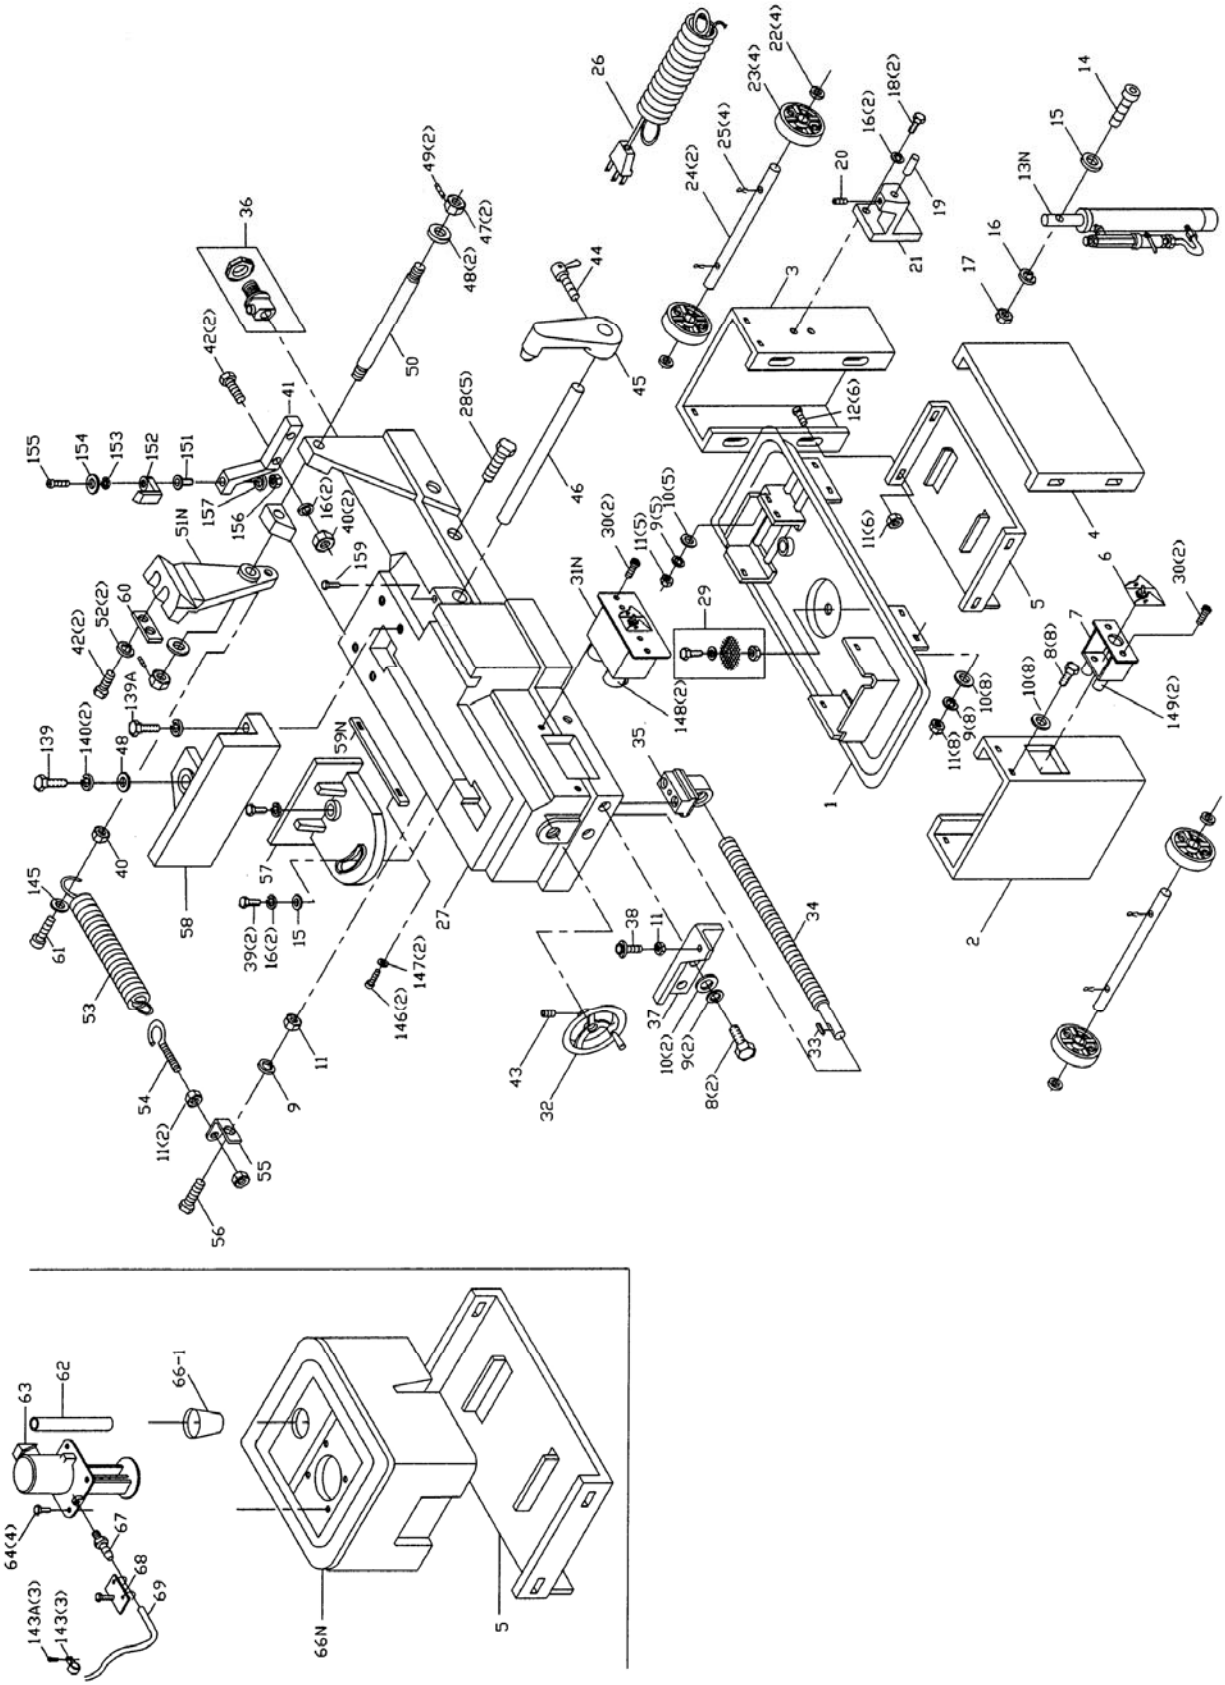

10.1.1 HVBS-7MW Bed Assembly – Exploded View

10.1.2 HVBS-7MW Bow Assembly – Exploded View

10.1.3 HVBS-7MW Bed and Bow Assemblies – Parts List

Index No	Part No	Description	Size	Qty
1	HVBS7MW-1	Coolant Pan		1
2	HVBS7MW-2	Base Leg (left)		1
3	HVBS7MW-3	Base Leg (right)		1
4	HVBS7MW-4	Skirt		1
5	HVBS7MW-5	Shelf		1
6	HVBS7MW-6	Toggle Switch		1
7	HVBS7MW-7	Electrical Box		1
8	TS-0051031	Hex Cap Bolt	5/16"x3/4"	10
9	TS-0720081	Lock Washer	5/16"	27
10	TS-0680031	Flat Washer	5/16"	32
11	TS-0561021	Hex Nut	5/16"	27
12	TS-0051011	Hex Cap Bolt	5/16"x1/2"	9
13	HVBS7MW-13	Cylinder Assembly (S/N: 010218160 and lower)		1
13N	HVBS7MW-13N	Cylinder Assembly (S/N: 010218161 and higher)		1
	HVBS7MW-13-RK	Cylinder Repair Kit (not shown)		1
14	TS-150506	Hex Socket Cap Screw **	M10x40	1
15	TS-0680041	Flat Washer **	3/8"	4
16	TS-0720091	Lock Washer **	3/8"	10
17	TS-154007	Hex Nut **	M10	1
18	TS-0060051	Hex Cap Bolt **	3/8"x1"	2
19	HVBS7MW-19	Support Rod **		1
20	TS-0050011	Hex Cap Bolt **	1/4"x1/2"	1
21	HVBS7MW-21	Bottom Support **		1
22	5518228N	Flat Washer (S/N: 120141912 and higher)	23.8x13x2.7mm	4
23	HVBS7MW-23	Wheel (S/N: 120141911 and lower)	4"	4
23N	5518229N	Wheel (S/N: 120141912 and higher)	8"	4
24	HVBS7MW-24	Wheel Shaft (S/N: 120141911 and lower)		
24N	5518230N	Wheel Shaft (S/N: 120141912 and higher)	Ø16x432mm	2
25	5518231N	Cotter Pin (S/N: 120141912 and higher)		4
	J3410-WA	Wheel Assembly (index # 22-25) (S/N: 120141912 and higher)		1
26	HVBS7MW-26	Power Cord		1
	HVBS7MW-26-1	Power Cord (motor - main switch –not shown)		1
	HVBS7MW-26-2	Power Cord (main switch - pump - not shown)		1
27	HVBS7MW-27	Table		1
28	TS-0081051	Hex Cap Bolt	5/16"x1"	10
29	HVBS7MW-29	Filter Assembly		1
30	HVBS7MW-30	Hex Head Screw	3/16"x3/8"	4
31	HVBS7MW-31	Switch Box Assembly (S/N: 5011368 & lower)		1
31N	HVBS7MW-31N	Switch Box Assembly (S/N: 5011369 & higher)		1
	HVBS7MW-31A	Switch (S/N: 5011368 & lower)		1
	HVBS7MW-31AN	Switch (S/N: 5011369 & higher)		1
32	HVBS7MW-32	Wheel Handle		1
33	HVBS7MW-33	Key	5x20mm	1
34	HVBS7MW-34	Lead Screw		1
35	HVBS7MW-35	Nut Seat		1
36	HVBS7MW-36	Strain Relief Assembly		1
37	HVBS7MW-37	Support Plate		1
38	HVBS7MW-38	Stop Screw		1
39	TS-0060061	Hex Cap Bolt **	3/8"x1-1/4"	4
40	TS-0561031	Nut **	3/8"	8
41	HVBS7MW-41	90° Support		1
42	TS-0060071	Hex Cap Bolt	3/8"x1-1/2"	4
43	TS-0270031	Set Screw	5/16"x3/8"	4
44	HVBS7MW-44	Thumb Screw		1
45	HVBS7MW-45	Stop Block		1