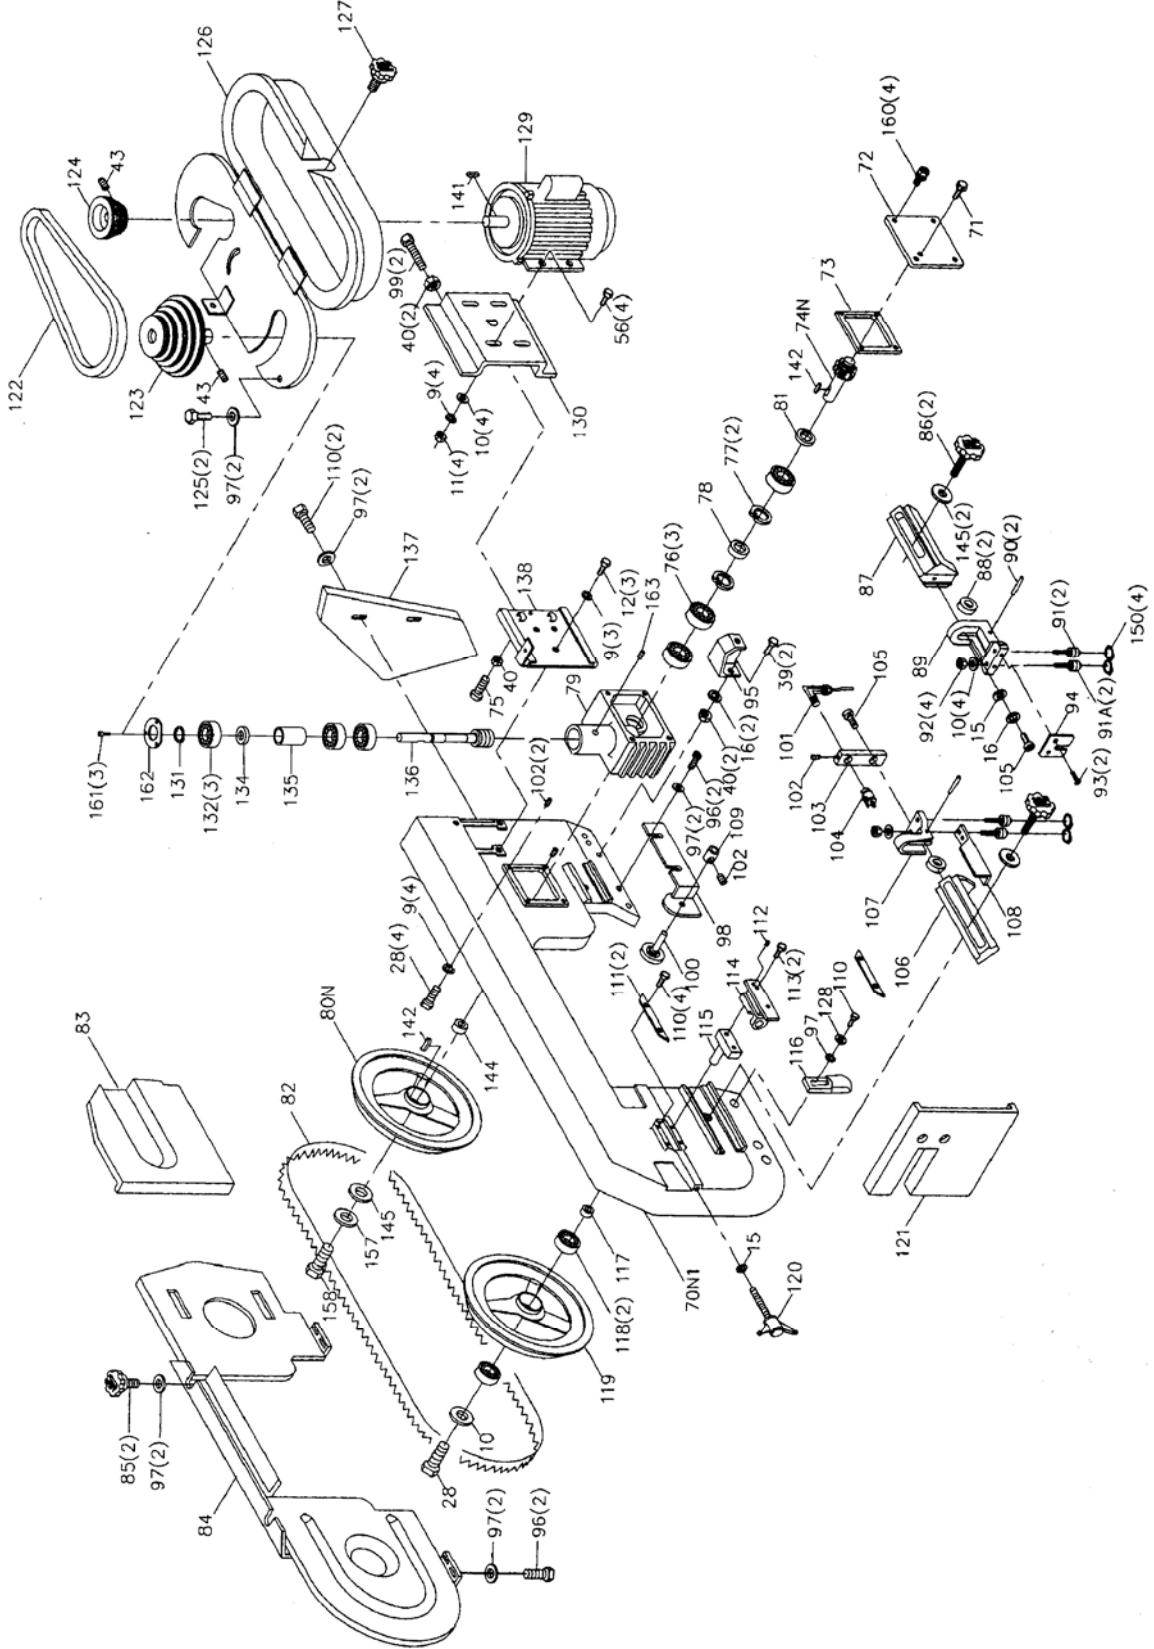

10.1.1 HVBS-7MW Bed Assembly – Exploded View

10.1.2 HVBS-7MW Bow Assembly – Exploded View

10.1.3 HVBS-7MW Bed and Bow Assemblies – Parts List

Index No	Part No	Description	Size	Qty
1	HVBS7MW-1	Coolant Pan		1
2	HVBS7MW-2	Base Leg (left)		1
3	HVBS7MW-3	Base Leg (right)		1
4	HVBS7MW-4	Skirt		1
5	HVBS7MW-5	Shelf		1
6	HVBS7MW-6	Toggle Switch		1
7	HVBS7MW-7	Electrical Box		1
8	TS-0051031	Hex Cap Bolt	5/16"x3/4"	10
9	TS-0720081	Lock Washer	5/16"	27
10	TS-0680031	Flat Washer	5/16"	32
11	TS-0561021	Hex Nut	5/16"	27
12	TS-0051011	Hex Cap Bolt	5/16"x1/2"	9
13	HVBS7MW-13	Cylinder Assembly (S/N: 010218160 and lower)		1
13N	HVBS7MW-13N	Cylinder Assembly (S/N: 010218161 and higher)		1
	HVBS7MW-13-RK	Cylinder Repair Kit (not shown)		1
14	TS-150506	Hex Socket Cap Screw **	M10x40	1
15	TS-0680041	Flat Washer **	3/8"	4
16	TS-0720091	Lock Washer **	3/8"	10
17	TS-154007	Hex Nut **	M10	1
18	TS-0060051	Hex Cap Bolt **	3/8"x1"	2
19	HVBS7MW-19	Support Rod **		1
20	TS-0050011	Hex Cap Bolt **	1/4"x1/2"	1
21	HVBS7MW-21	Bottom Support **		1
22	5518228N	Flat Washer (S/N: 120141912 and higher)	23.8x13x2.7mm	4
23	HVBS7MW-23	Wheel (S/N: 120141911 and lower)	4"	4
23N	5518229N	Wheel (S/N: 120141912 and higher)	8"	4
24	HVBS7MW-24	Wheel Shaft (S/N: 120141911 and lower)		
24N	5518230N	Wheel Shaft (S/N: 120141912 and higher)	Ø16x432mm	2
25	5518231N	Cotter Pin (S/N: 120141912 and higher)		4
	J3410-WA	Wheel Assembly (index # 22-25) (S/N: 120141912 and higher)		1
26	HVBS7MW-26	Power Cord		1
	HVBS7MW-26-1	Power Cord (motor - main switch –not shown)		1
	HVBS7MW-26-2	Power Cord (main switch - pump - not shown)		1
27	HVBS7MW-27	Table		1
28	TS-0081051	Hex Cap Bolt	5/16"x1"	10
29	HVBS7MW-29	Filter Assembly		1
30	HVBS7MW-30	Hex Head Screw	3/16"x3/8"	4
31	HVBS7MW-31	Switch Box Assembly (S/N: 5011368 & lower)		1
31N	HVBS7MW-31N	Switch Box Assembly (S/N: 5011369 & higher)		1
	HVBS7MW-31A	Switch (S/N: 5011368 & lower)		1
	HVBS7MW-31AN	Switch (S/N: 5011369 & higher)		1
32	HVBS7MW-32	Wheel Handle		1
33	HVBS7MW-33	Key	5x20mm	1
34	HVBS7MW-34	Lead Screw		1
35	HVBS7MW-35	Nut Seat		1
36	HVBS7MW-36	Strain Relief Assembly		1
37	HVBS7MW-37	Support Plate		1
38	HVBS7MW-38	Stop Screw		1
39	TS-0060061	Hex Cap Bolt **	3/8"x1-1/4"	4
40	TS-0561031	Nut **	3/8"	8
41	HVBS7MW-41	90° Support		1
42	TS-0060071	Hex Cap Bolt	3/8"x1-1/2"	4
43	TS-0270031	Set Screw	5/16"x3/8"	4
44	HVBS7MW-44	Thumb Screw		1
45	HVBS7MW-45	Stop Block		1