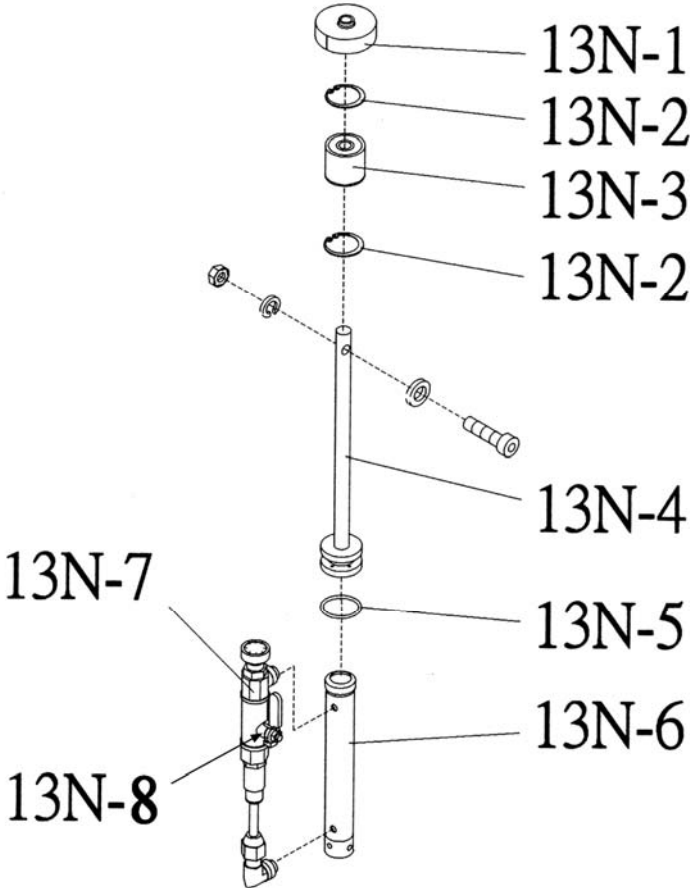

10.2.1 HVBS-7MW Cylinder Assembly – Exploded View

10.2.2 HVBS-7MW Cylinder Assembly – Parts List

Index No	Part No	Description	Size	Qty
13N	HVBS17MW-13N	Cylinder Complete Assembly (S/N: 01028161 and higher)		1
	HVBS17MW-13N-1	Dust Cover		1
	HVBS17MW-13N-2	C-Ring		2
	HVBS17MW-13N-3	Oil Seal		1
	HVBS17MW-13N-4	Oil Piston		1
	HVBS17MW-13N-5	O-Ring		1
	HVBS17MW-13N-6	Cylinder Body		1
	HVBS17MW-13N-7	Oil Pressure Regulator		1
	HVBS17MW-13N-8	Open/Close Valve		1