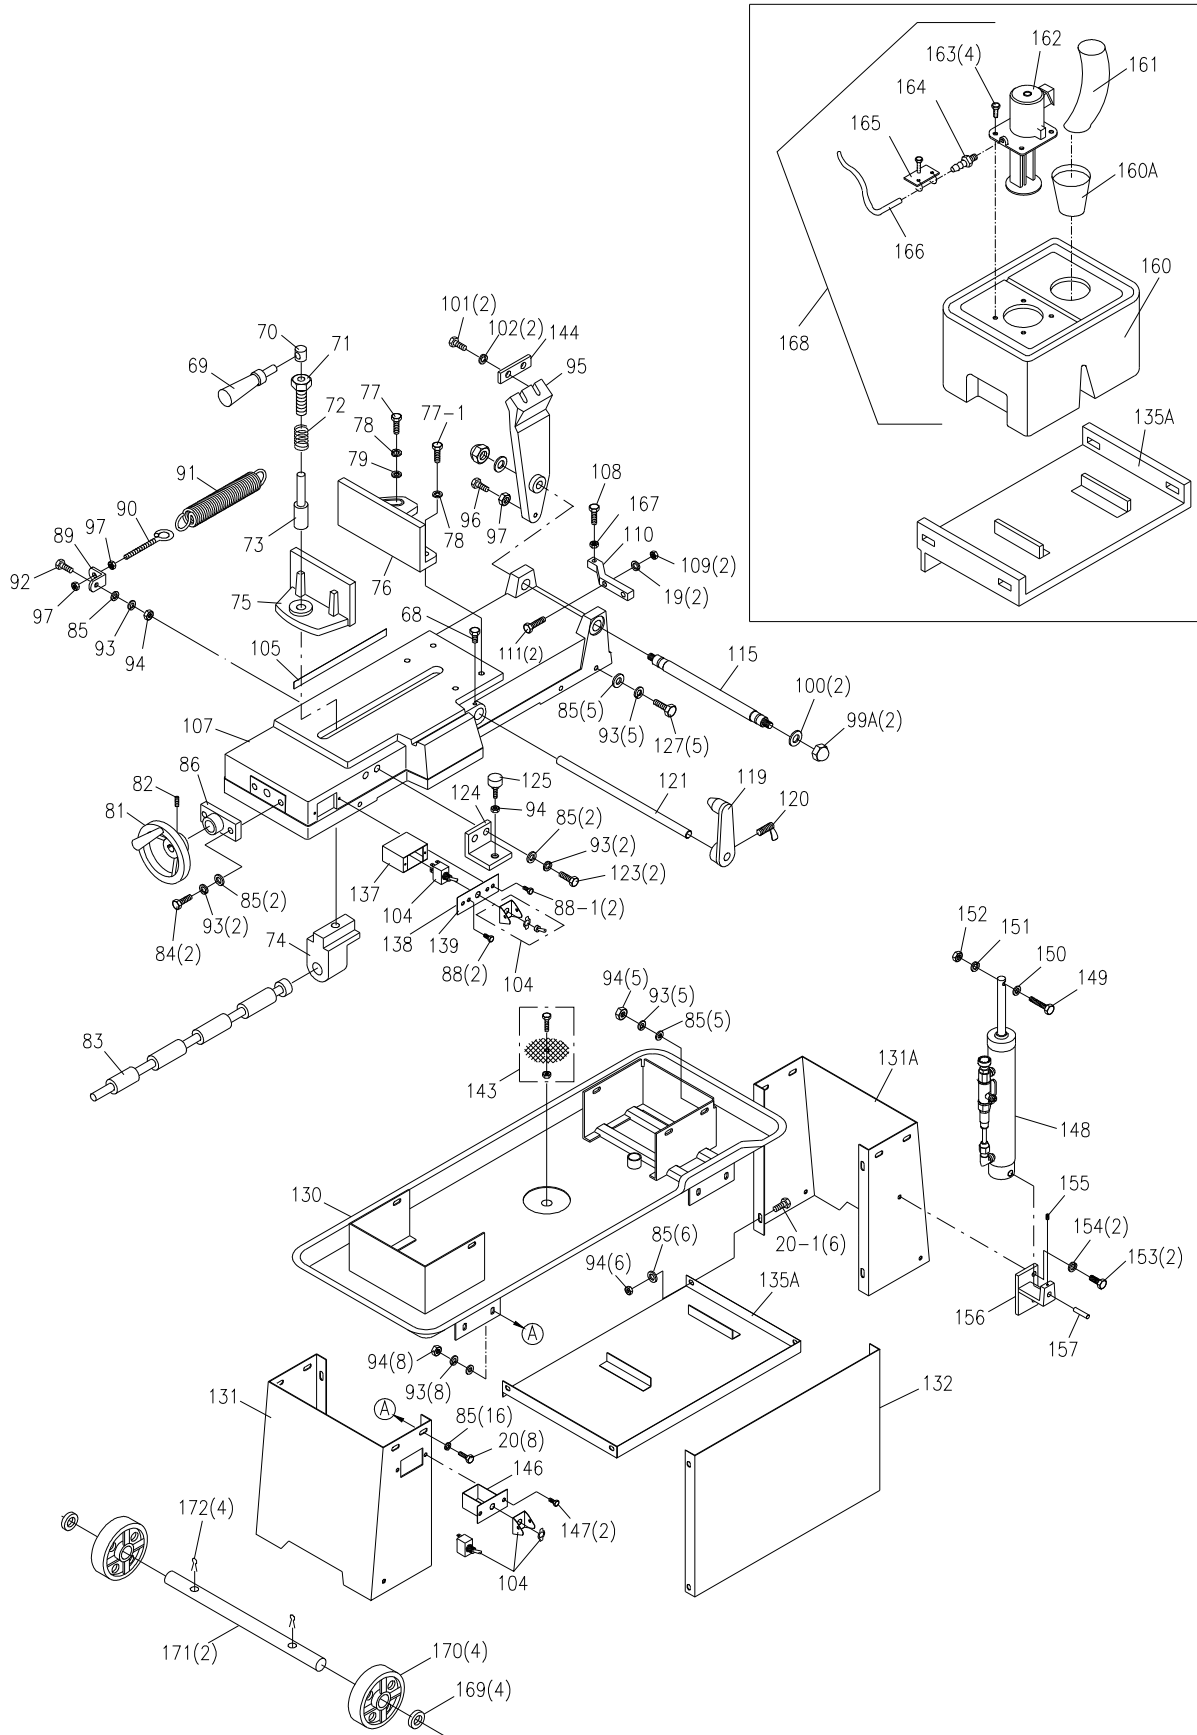

Exploded View - Saw Base

Parts List - Saw Base

Ref. no.	Part no.	Description	Qty.	Ref. no.	Part no.	Description	Qty.
19	5710211	Spring washer 3/8	2	121	5711341	Stock stop rod	1
20	5710221	HH screw 5/16x3/4	8	123	5517530	HH screw 5/16x3/4	2
20-1	5517520	HH screw 5/16x1/2	7	124	5711371	Horizontal stop screw support	1
68	5517521	Set screw 5/16x3/8	1	125	5711381	Horizontal stop screw	1
70	5710771	Nut	1	127	5517531	HH screw 5/16x1	5
71	5710781	Vise screw	1	130	J-5711441	Trough	1
72	5710791	Spring	1	131	J-5711451	Floor stand, left	1
73	5710811	Vise thrust shaft	1	131A	J-5711451R	Floor stand, right	1
74	5710821	Nut seat	1	132	J-5711461	Skirt	1
75	J-5710831	Vice jaw movable	1	135A	J-5711491	Shelf	1
76	J-5710841	Vice jaw stationary	1	137	5711521	Enclosure	1
77	5710851	HH screw 1/2x1-1/2	1	138	5711531	Gasket	1
77-1	5517522	HH screw 1/2x1-1/4	1	139	5711541	Cover plate	1
78	5628371	Spring washer 1/2	2	143	5711261	Screen	1
79	5507523	Washer 1/2	1	144	5711961	Spacer	1
81	5710891	Handle wheel 13mm	1	161	5711941	Drain hose	1
	5711781	Handle wheel 15mm		146	5711971	Switch box	1
82	5710911	Set screw 5/16x3/8	1	147	5711981	Round head screw 3/16x3/8	2
83	5710921	Lead screw - 13mm	1	148	5517535	Cylinder	1
83	5711791	Lead screw - 15mm		149	5517536	Hex. soc. screw M10x40	1
84	5710931	HH screw 5/16x1	2	150	5517537	Washer 3/8	1
85	5710941	Washer 5/16	31	151	5517538	Spring washer 3/8	1
86	J-5710951	Lead screw seat	1	152	5517539	Nut M10	1
88	5517523	RH Ph. Screw 3/16x1/4	2	153	5517540	HH screw 3/8x1	2
88-1	5517524	RH Ph. Screw 3/16x3/8	2	154	5517541	Spring washer 3/8	2
89	5710981	Spring handle mount - rear	1	155	5517542	Set screw	1
90	5710991	Spring adjustable rod	1	156	5517543	Bottom support	1
91	5711011	Spring	1	157	5517544	Support rod	1
92	5711411	HH screw 5/16x1-1/4	1	160	5042291	Modular box (gray)	1
93	5711031	Spring washer 5/16	23		HVBS7MW-66N	Coolant tank (blue)	1
94	5711041	Nut 5/16	21	160A	5711452	Plastic funnel	1
95	J-5711051	Pivot arm - 5/8 bore	1	162	J-5042281	Coolant pump 120V/240V submersible - for machines with serial numbers 02125948 and lower	1
	J-5711751	Pivot arm - 7/8 bore			HBS916W	CP Coolant pump 120V/240V not submersible - for machines with serial numbers 02125949 and higher	1
96	5517525	HH screw 3/8x1 3/4	1	163	5517532	HH. screw 1/4x1/2	4
97	5517526	Nut 3/8	3	164	5517533	Hose fitting	1
99A	5517527	Fiber hex. nut 1/2	2	165	5517534	Hose Clamp 13mm	1
100	5711111	Washer 1/2	2	166	9307291	Hose	1
101	5711061	HH screw 3/8x1-1/2	2	167	5517528	Jam nut 3/8	1
102	5711131	Spring Washer 3/8	2	168	5635500	Wet kit	2
104	J-5711151	Power switch Assembly	2	169	5518228N	Flat Washer 23.8 x 13.3 x 2.7mm	4
105	5711161	Angle scale	1	170	5518229N	Wheel 8" (s/n 11122829 and higher)	4
107	J-5711181	Table - 5/8 bore	1	171	5518230N	Wheel shaft (s/n 11122829 and higher)	2
	J-5711761	Table - 7/8 bore		172	5518231N	Cotter pin	4
108	5711191	HH screw 3/8x1	2		J3410-WA	Wheel Assembly (#169-172) (s/n 11122829 and higher)	1
109	9056991	Nut 3/8x7x14	2				
110	5711221	90 degree support	1				
111	5517529	HH screw 3/8x1-3/4	2				
115	5711271	Support shaft -5/8	1				
	5711771	Support shaft - 7/8					
119	5711321	Stock stop	1				
120	5711331	Thumb screw	1