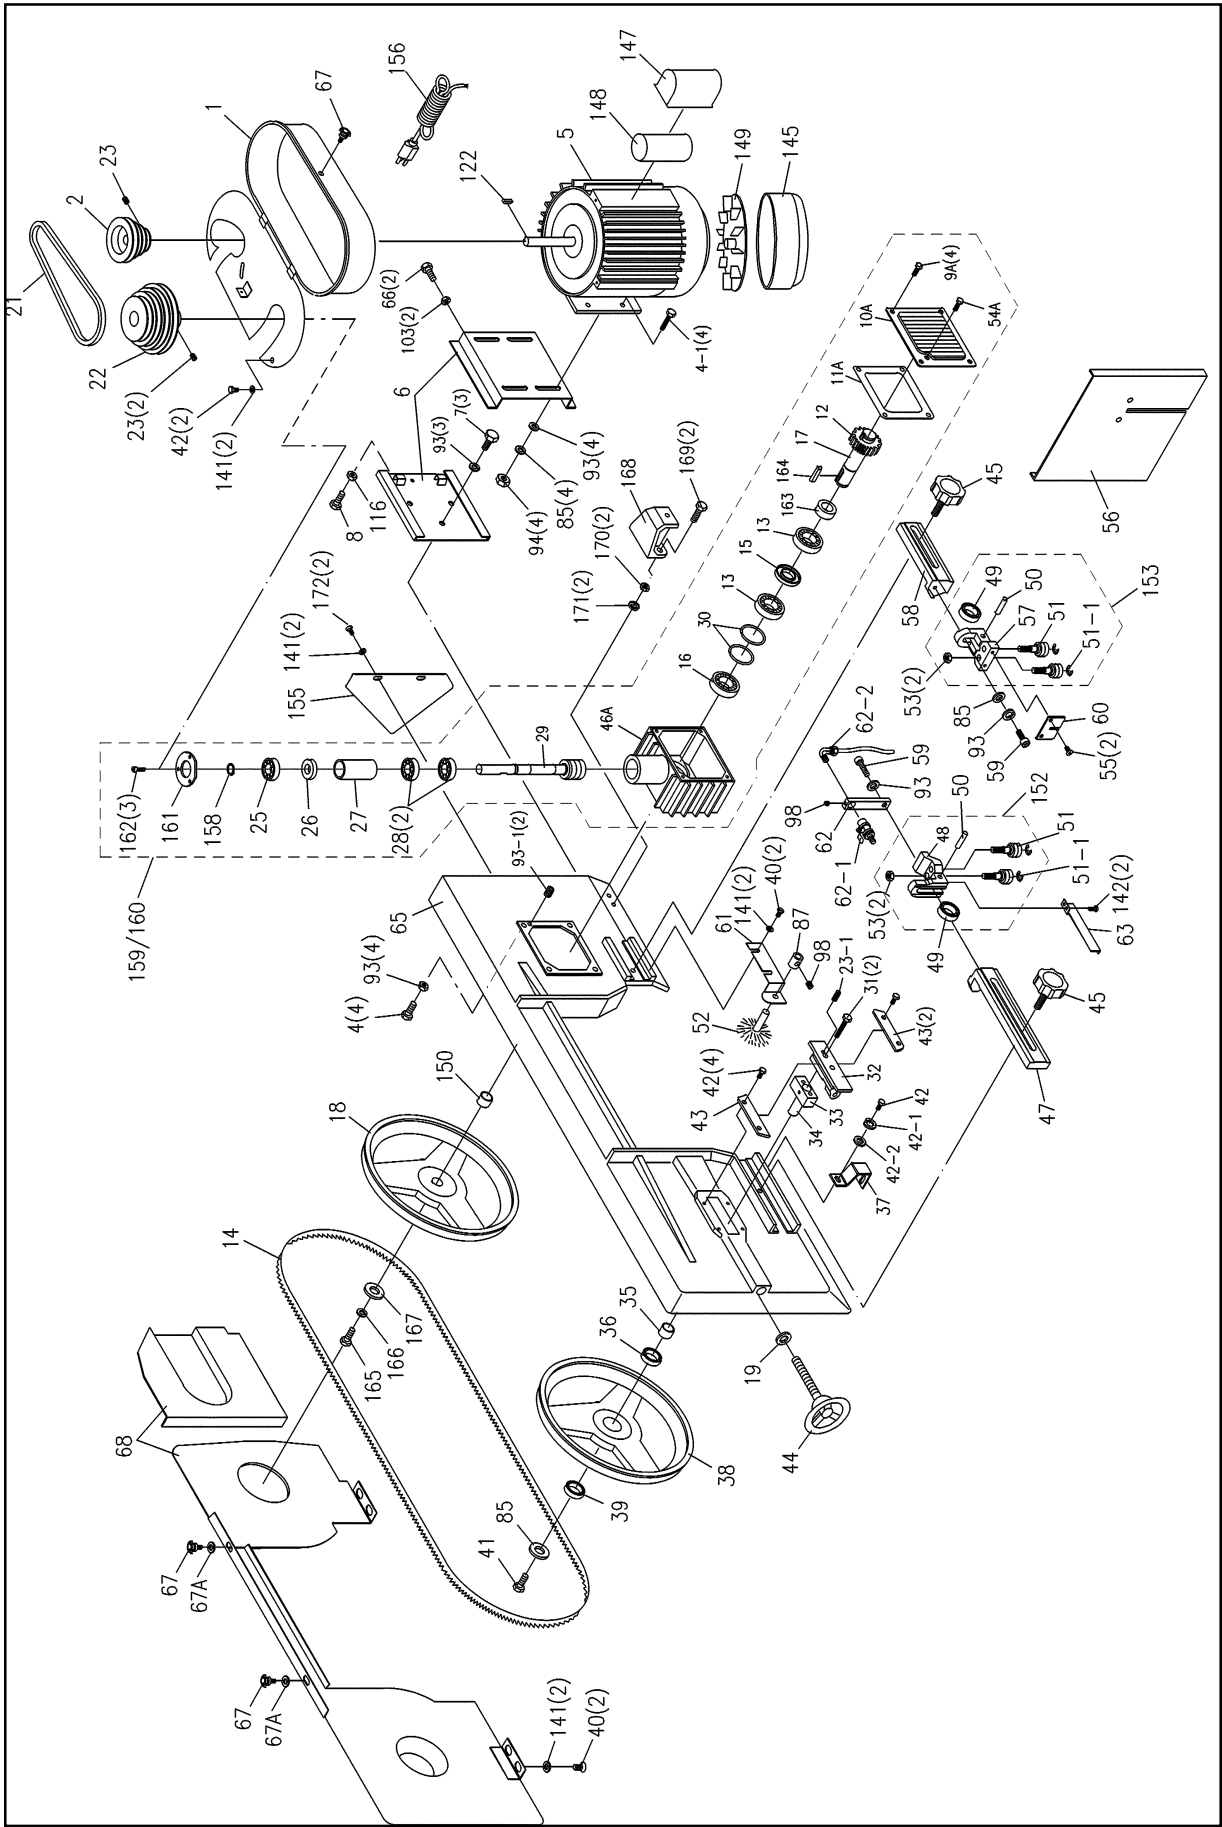

Exploded View - Saw Head

Parts List - Saw Head

Ref. no.	Part.no.	Description	Qty.
1	J-5710011	Pulley cover	1
2	5710021	Motor pulley	1
4-1	5710041	HH screw 5/16X1	8
5	J-5710051	Motor 3/4 HP 115V 1PH	1
6	J-5710061	Motor mount plate assy.	1
7	5710071	HH screw 5/16x5/8	3
8	5710081	HH screw 5/16x1-1/4	1
9A	5710091	Tapping screw 6mmx20	4
10A	J-5710111	Gearbox cover	1
11A	5710121	Gearbox gasket	1
12	5710131	Trnsmsion gear 20mm bore	1
12	5711921	Trnsmsion gear 25mm bore	1
13	5710141	Ball bearing 6005	2
14		Saw Blade:	
	5632141	3/4 X .035 X 93" 8 TPI	
	5632151	3/4 X .035 X 93" 8 T STND	1
	5632161	3/4 X .035 X 93" 14 TPI	
	HVBS7MW-82	3/4 X .035 X 93" 5/8T Bi-Metal	
15	5710161	Oil seal 20.42.7	1
	5711881	Oil seal 25.47.7	
16	5635271	Ball bearing 6004Z	1
	5680391	Ball bearing 6005Z	
17	5710181	Trnsmsion Shaft - 5/8 bore	1
	5711931	Trnsmsion Shaft - 7/8 bore	
18	5710191	Blade whl rear 20mm bore	1
	5711831	Blade whl rear 25mm bore	
19	5710211	Washer 3/8	1
21	5710231	Belt 3V-270	1
22	5710241	Worm pulley	1
23	5710251	Set screw 5/16x3/8	3
23-1	5517501	Set screw 5/16x3/4	1
25	9100451	Ball bearing 6003	1
26	5710281	Oil seal 17.35.7	1
27	5710291	Bearing bushing	1
28	5710311	Ball bearing 6003	2
29	5710321	Worm gear shaft	1
30	5710331	Snap ring 42mm	2
30	5711871	Snap ring 47mm	
31	9052181	HH screw 5/16x1-1/2	2
32	5710351	Blade tension sliding plate	1
33	5710361	Sliding plate draw block	1
34	5710371	Blade wheel shaft - front	1
35	5710381	Bearing bushing	1
36	9100331	Ball bearing 6203	1
37	5710411	Switch actuator	1
38	5710421	Blade wheel - front	1
39	9100331	Ball bearing 6203	1
40	5710441	Phillips screw 1/4x1/2	6
41	5710451	HH screw 5/16x3/4	1
42	5710461	HH screw 1/4x1/2	7
42-1	5517502	Spring washer 1/4	1
42-2	5517503	Washer 1/4	1
43	5710471	Blade tension sliding guides	2
44	5710481	Blade tension adj. knob	1
45	5630601	Knob	2
46A	J-5710511	Transmission gearbox 42mm	1
	J-5711861	Transmission gearbox 47mm	
47	5710521	Adjustable bracket bar - front	1
48	5710531	Blade adjustable seat - front	1
49	5632831	Ball bearing 608ZZ	2