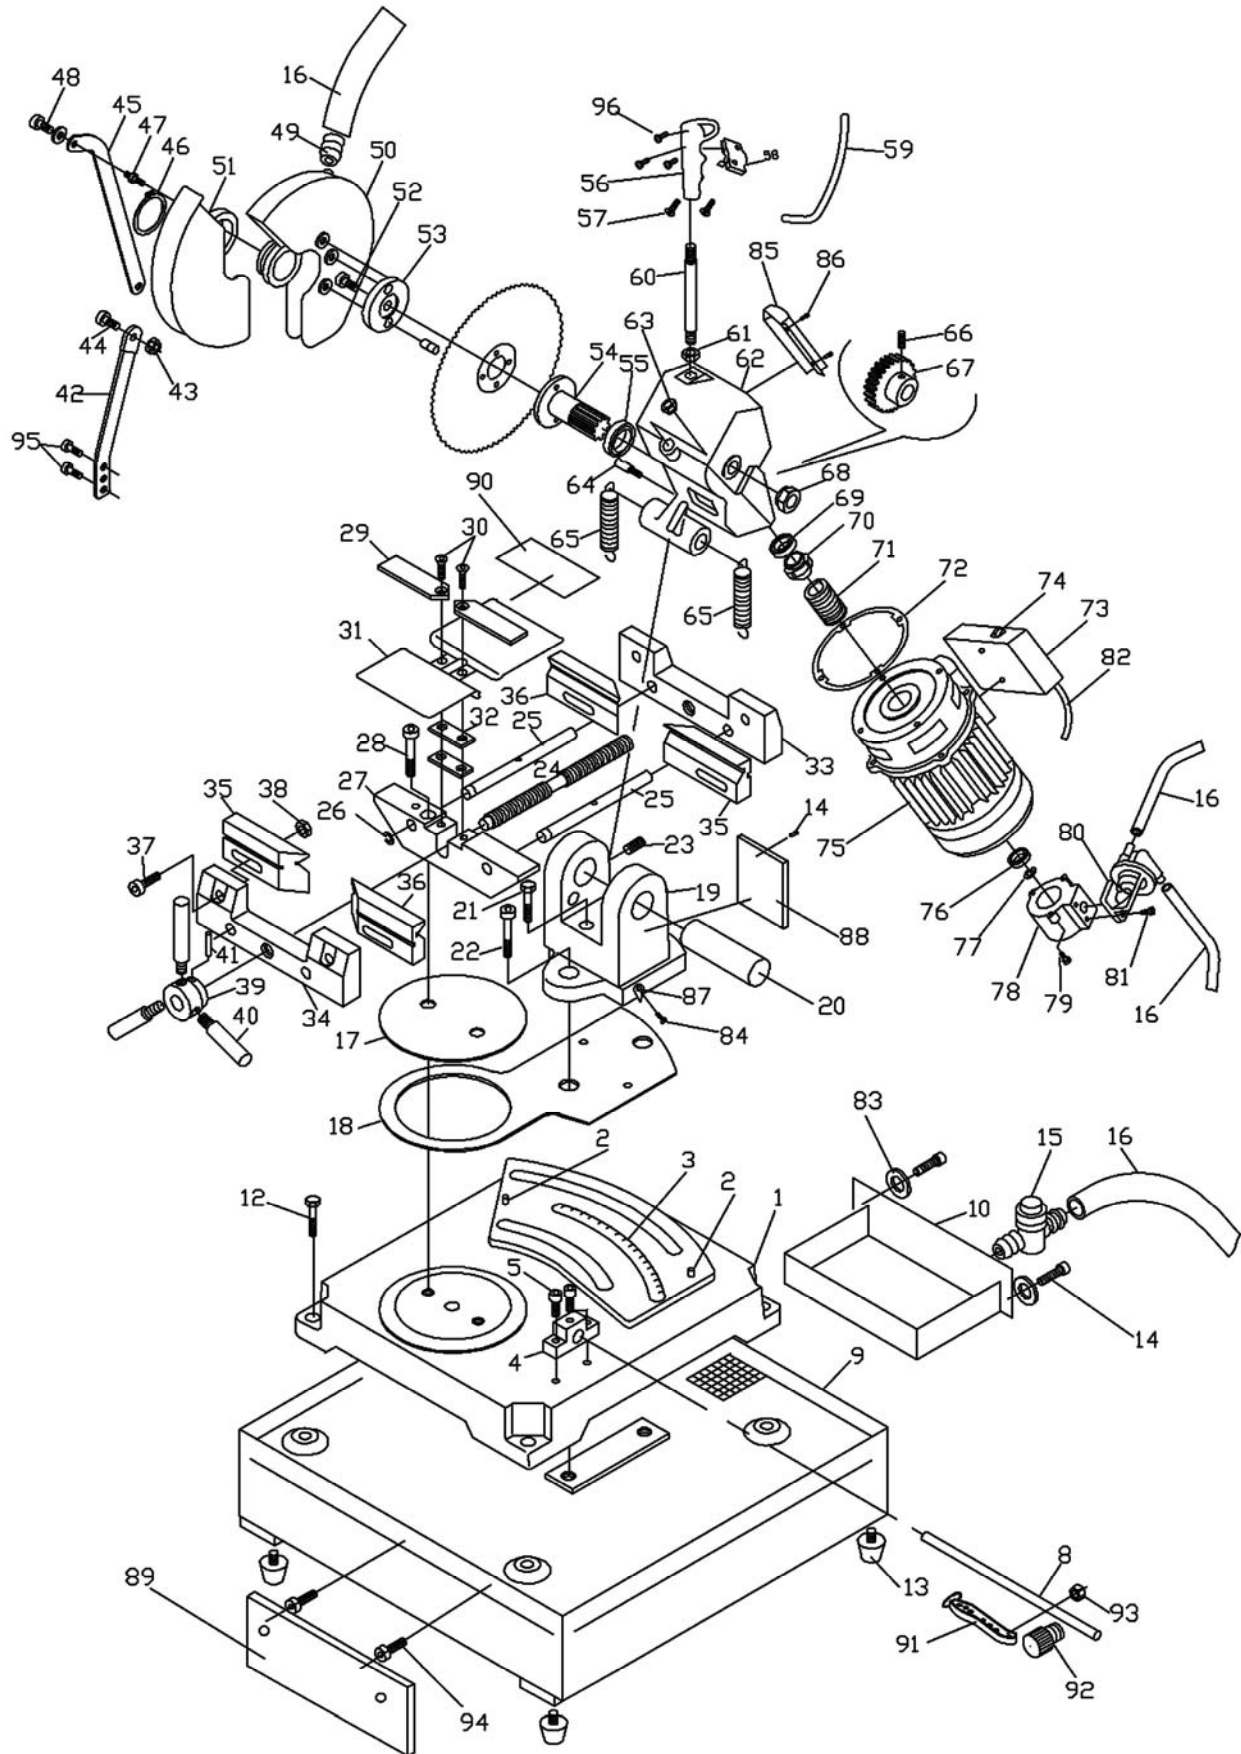

Index No.	Part No.	Description	Size	Qty
58	F225-158	Limit Switch		1
59	F225-159	Cable		1
60	F225-160	Handle		1
61	TS-154010	Hex Nut	M16	1
62	J-F225-162	Head		1
63	F225-163	Oil Plug		1
64	F225-164	Spring Screw	4x16mm	1
65	F225-165	Spring		2
66	WH45-42	Socket Set Screw	M6x4	1
67	F225-167	Worm Gear		1
68	F225-168	Oil Sight Glass		1
69	BB-6001ZZ	Ball Bearing	6001ZZ	1
70	F225-170	Nut		1
71	F225-171	Worm		1
72	F225-172	Head Gasket		1
73	J-F225-173	Switch Box		1
74	F225-174	Switch		1
75	J-F225-175	Motor	1HP, 115V	1
	F225-175C	Capacitor (not shown)	250VAC, 400MFD	1
	F225-175MC	Magnetic Contact (not shown)	115V, 1Ph	1
	F225-175OR	Overload Relay (not shown)		1
76	BB-609ZZ	Bearing	609ZZ	1
77	F225-177	E-Clip	E-10	1
78	F225-178	Pump Connection Box		1
79	TS-1501051	Socket Head Cap Screw	M4x16	3
80	F225-180	Coolant Pump		1
81	TS-1503051	Socket Head Cap Screw	M6x20	2
82	F225-182	Power Cord		1
83	TS-1550021	Flat Washer	M4	2
84	TS-1532032	Pan Head Screw	M4x10	1
85	J-F225-185	Cover		1
86	TS-2171012	Pan Head Screw	M4x6	4
87	F225-187	Indicator		1
88	F225-188	Rubber Sheet		1
89	F225-189	Front Cover Plate		1
90	F225-190	Rear Plate		1
91	F225-191	Stock Stop		1
92	F225-192	Thumbscrew	M6x20	1
93	TS-1540041	Hex Nut	M6	1
94	TS-2171012	Pan Head Screw	M4x6	2
95	TS-1504031	Socket Head Cap Screw	M8x16	2
96	F225-196A	Tapping Screw	M3x10	3

Exploded View