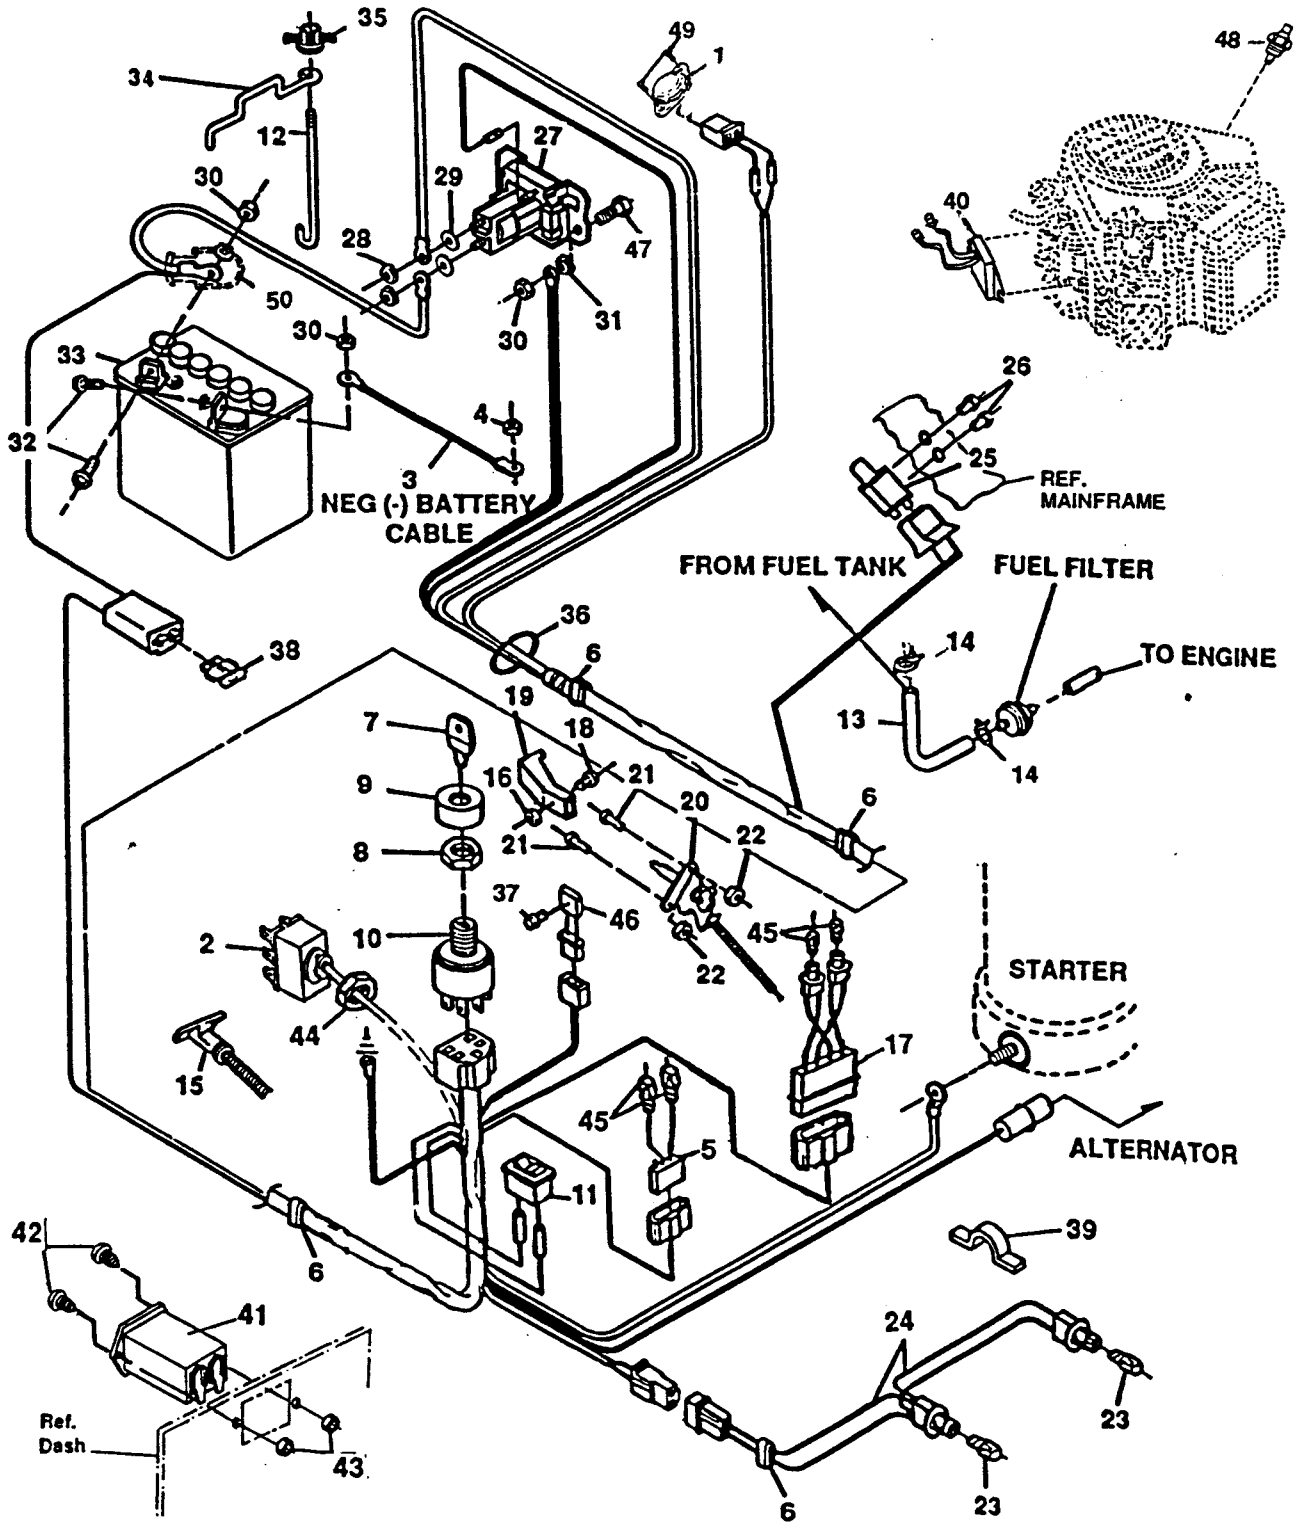

TRACTOR REPAIR PARTS

46" TRACTOR MODEL 4140H

NOTE: ALWAYS USE ORIGINAL EQUIPMENT PARTS Use of service/ replacement parts other than original parts may void your warranty.

ALL UNNUMBERED ITEMS ARE INTERCHANGEABLE WITH OPPOSITE SIDE

TRACTOR REPAIR PARTS

46" TRACTOR MODEL 4140H

Key No.	Part No.	Description	Key No.	Part No.	Description
1	57547	Seat Switch	27	310966	Solenoid
2	309285	Switch, Elec/Clutch Actuator	28	120368	Nut, Hx 5/16-24 Thd.
3	55511	Cable, Battery, Negative	29	138485	Washer, Lock 5/16 In.
4	271184	Nut, Hx, Keps, 5/16-18 Thd.	30	271172	Nut, Hx, Keps, 1/4-20 Thd.
5	305702	4-Pin Lampholder	31	1502	Nut, Hx, Ctrlk, 1/4-20 Thd.
6	57444	Tie Cable	32	120854	Screw , 1/4-20 x .63
7	300626	Key, Ignition Switch	33	306694	Battery
8	300193	Nut, Switch	34	302912	Bracket, Battery Hold-Down
9	300194	Boot, Switch	35	310067	Wingnut, 1/4-20 Thd.
10	305720	Switch, Ignition	36	315695	Wiring Harness
11	300334	Switch, Light	37	300302	Plastite Screw
12	57551	Rod, Battery Hold-Down	38	302031	Fuse, 15A-32V
13	47452	Gas Line, 10" (cut to length)	39	41482	Press Clip
14	48672	Clamp, Gas Line	40	315602	Regulator, Sen Volt B & S With Sensor
15	307113	Choke Control	41	304739	Miniature Hour Meter
16	120622	Nut, Hex, #8-32 Thd.	42	308347	Screw, #6-32 x 1/2 In.
17	305701	3-Pin Lampholder	43	271482	Nut, #6-32
18	159585	Screw, Ph Pn, #8-32 x 3/8 In.	44	313430	Nut
19	304439	Knob, Throttle Control	45	57769	Indicator Bulb
20	307362	Throttle Control	46	307056	Voltage Sensor
21	159943	Screw, #10-24 X 5/8 In.	47	187745	Screw, 1/4-20 x .75
22	308459	Nut, Hx, Nylon Lock, #10-24 Thd.	48	314797	Oil Sensor, B & S Twin Cylce
23	52572	Bulb Headlamp	49	160505	Screw, 1/4-20 x .38
24	303064	Assembly, Light Wire	50	308201	Boot, Rubber (battery cable)
25	57211	Switch			
26	57220	Screw, Pn Hd, Tap #12 x 1/2 In.