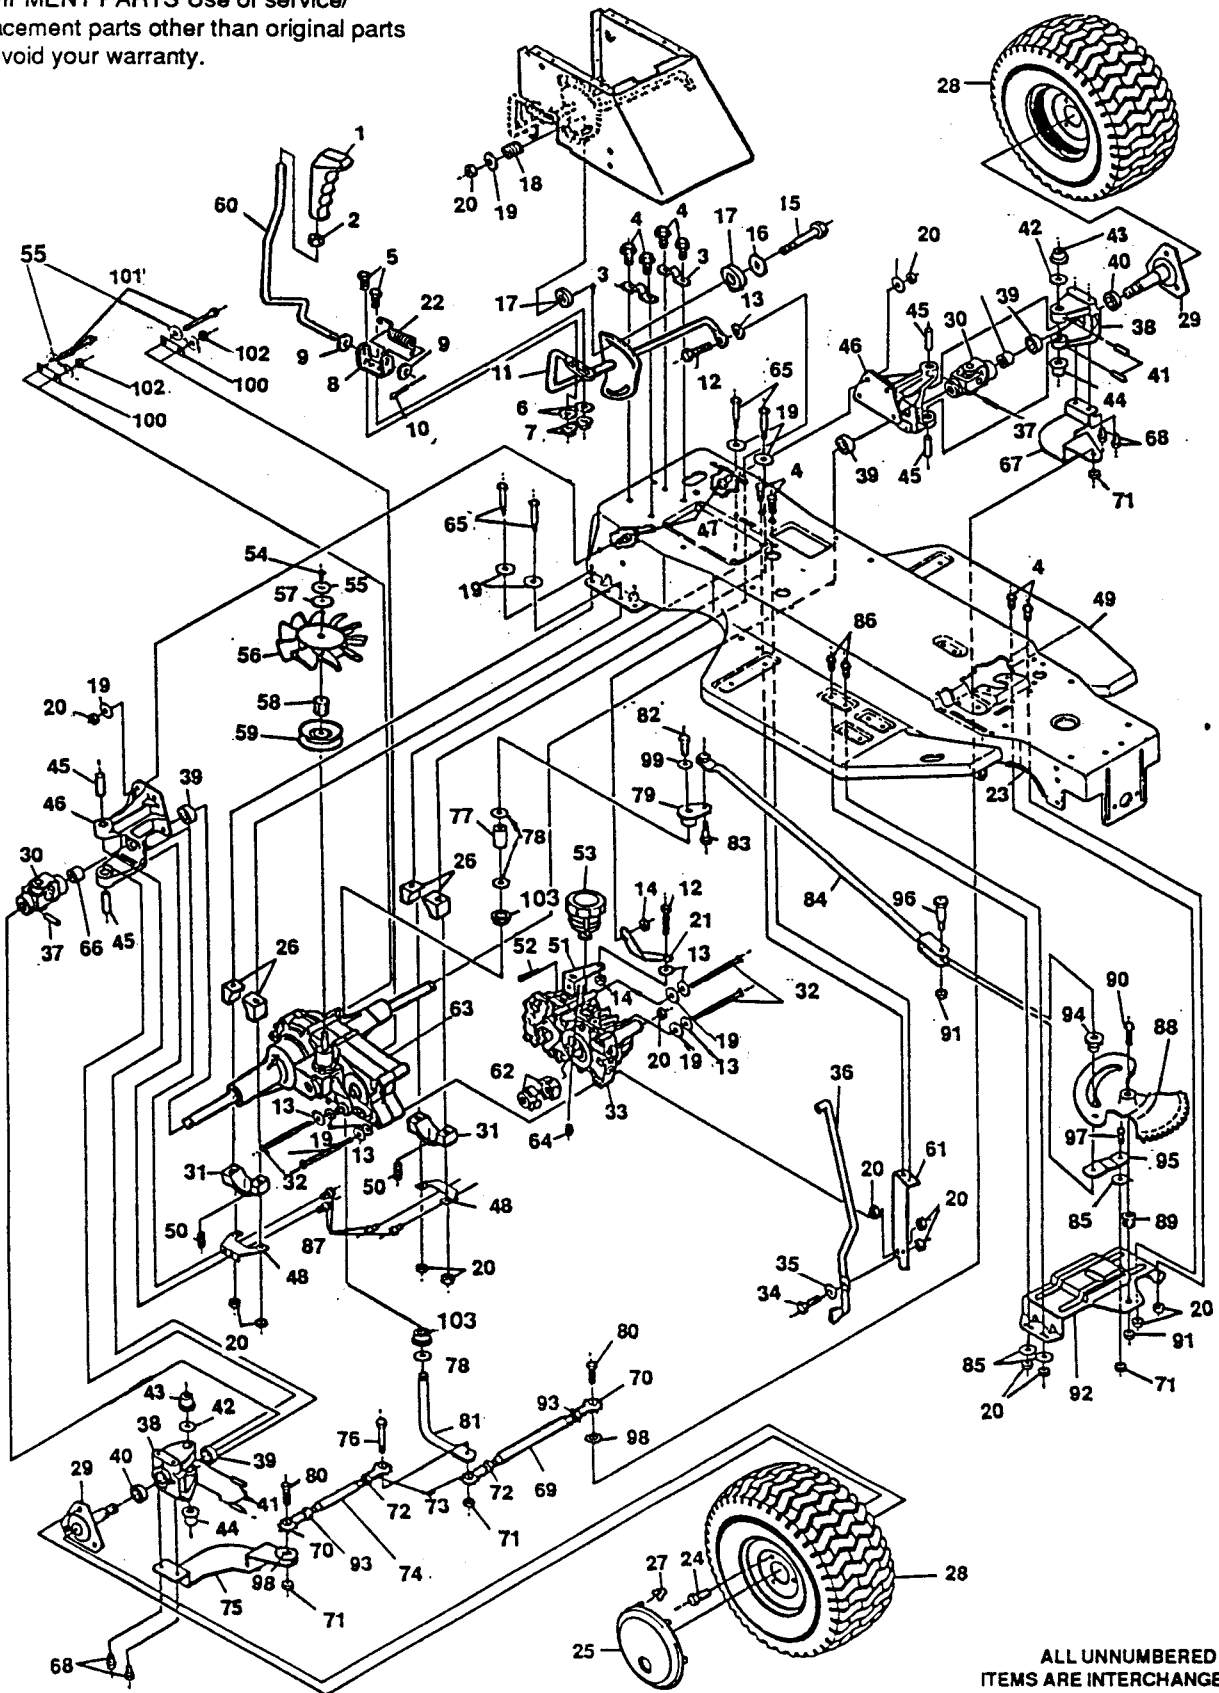

TRACTOR REPAIR PARTS

46" TRACTOR MODEL 4140H

NOTE: ALWAYS USE ORIGINAL EQUIPMENT PARTS Use of service/ replacement parts other than original parts may void your warranty.

ALL UNNUMBERED ITEMS ARE INTERCHANGEABLE WITH OPPOSITE SIDE

TRACTOR REPAIR PARTS

46" TRACTOR MODEL 4140H

Key No.	Part No.	Description	Key No.	Part No.	Description
1	304729	Handle, Deck Engage Lever	52	456652	Pin, Spring
2	1500	Nut, 1/4-13	53	310786	Reservoir, Hydro
3	313271	Bracket, Clutch/Brake Arm	54	180016	Screw, 1/4-20 x 1/2 In.
4	35497	Screw, 5/16-18 x 1/2 In.	55	120380	Washer, Split Lock
5	180018	Screw, 1/4-20 x .62 In.	56	308523	Fan
6	120392	Flatwasher	57	57626	Washer, Flat
7	51335	Nut, 1/4-20	58	310094	Nut, Pulley 1/2-20 and 1/4-20
8	310356	Bracket, Shift	59	310098	Pulley, Assy. Hydro
9	71073	Washer, Flat	60	310264	Shift Rod
10	121222	Pin, Cotter	61	310179	Stabilizer Bracket
11	310806	Shift Rod Assembly	62	313447	Coupling
12	122145	Screw, 3/8-16 x 1-1/4 In.	63		Transaxle
13	120638	Washer	64	102570	Set Screw
14	1499	Nut, 3/8-16 Thd.	65	180112	Screw, 5/16-18 x 2.75 In.
15	122065	Screw, 5/16-18 x 2 In.	66	304123	Spacer
16	845	Washer, Flat	67	306218	Arm, Rear Wheel Steer, L. H.
17	49922	Washer, Friction	68	39728	Screw, Self-Tap 3/8-16 x 3/4 In.
18	29170	Spring	69	313642	Tie Rod, L.H.
19	120393	Washer, Flat	70	308384	Tie Rod End, L. H.
20	1498	Nut, 5/16-18 Thd.	71	412349	Nut, Hex, Ctrik, 3/8-24
21	310204	Shift Link	72	124925	Nut, Hex Jam, 3/8-24
22	310336	Spring, Torsion	73	304260	Rod End
23	47453	Trim	74	313643	Tie Rod End, R. H.
24	123418	Screw, Hx Hd, 1/2-20 x 1/2 In.	75	306217	Arm, Rear Wheel Steer, R. H.
25	306570	Hubcap, 8 In.	76	181646	Screw, 3/8-24 x 1 3/4 In.
26	310813	Mounting Block	77	313641	Spacer
27	306669	Clip, Hubcap	78	25177	Washer, Lat 49/64 In.
28	^	Tire and Wheel Assembly	79	308719	Steering Pivot
	58276	Tire	80	181639	Screw, 3/8-24 x 1 1/4 In.
	12467	Wheel	81	313649	Shaft, Steering Pivot
	24167	Valve System	82	421051	Screw 5/16-24 x 1 In.
29	315264	Hub Assembly	83	12319	Bolt, Shoulder 3/8-24
30	12290	U-Joint Assembly	84	313639	Rod Assembly, Rear Wheel Steer
31	310187	Mounting Block	85	446363	Washer, Flat 3/8 In.
32	189299	Screw, 5/16-18 x 4-1/2 In.	86	35498	Screw, Self-Tap 5/16-18 x 3/8 In.
33	310227	Hydrostatic Pump	87	451814	Screw, Self-Tap 5/16-18 x 5/8 In.
34	310088	Shoulder Bolt	88	302877	Assembly Sector Gear
35	2483	Washer	89	302878	Bushing, Sector Gear
36	310261	Rod- Relief Valve	90	304296	Screw, 1/2-20 x 2 3/8 In.
37	36311	Pin, Grooved, 1/4 x 1 1/2 In.	91	274654	Nut, Hx, Ctrik 1/2-20
38	315267	Bracket, Steering Pivot, Outer	92	308341	Plate, 4-Wheel Steer Pivot
39	12325	Bearing	93	308399	Nut, Jam 3/8-24
40	315268	Bearing	94	304116	Cam Yoke Roller
41	456722	Pin, Spring 1/4 x 1 1/2 In.	95	302594	Arm, Roller Swing
42	21682	Washer, Flat	96	304122	Shoulder Bolt, Cam Roller
43	12288	Bushing, Shouldered	97	302588	Shoulder Bolt, Cam Follower Arm Pivot
44	12321	Bushing, Shouldered			
45	12289	Pin, Steering Hinge	98	120382	Washer, Split Lock
46	12485	Bracket, Steering Pivot, Inner	99	45602	Washer Flat
47	122017	Screw, Hx Hd, 5/16-18 x 1 In.	100	314511	Bracket, Rear Pivot
48	313644	Bracket, Transaxle Mounting	101	180020	Screw 1/4-20 x .75 In
49	315823	Main Frame	102	120375	Nut 1/4-20
50	140880	Screw, #10-32 x 1/4 In.	103	302303	Bearing Spindle
51	310180	Armspeed Control			

(^) Order Parts Individually