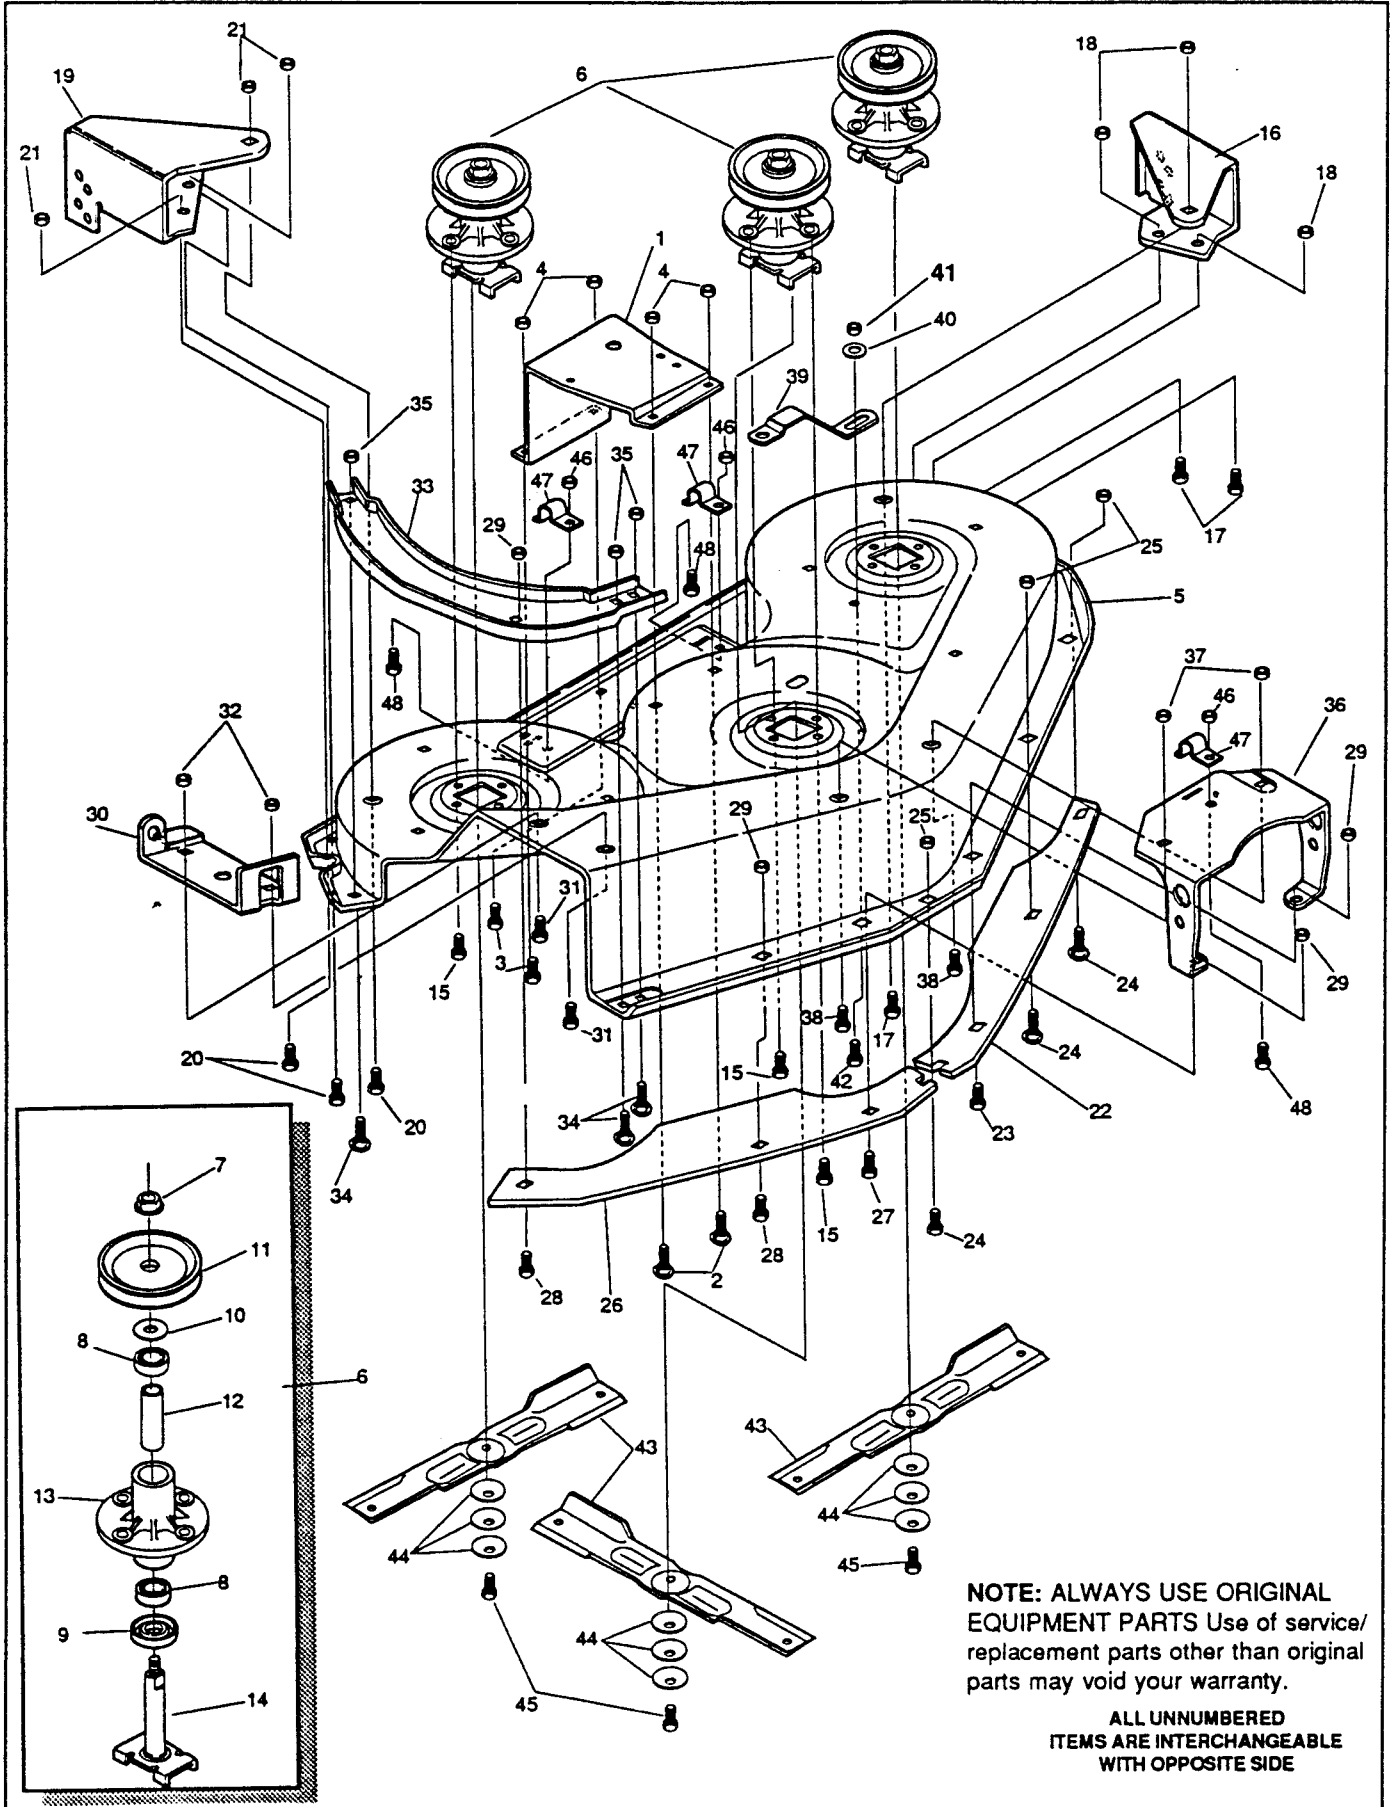

TRACTOR REPAIR PARTS

46" TRACTOR MODEL 4140H

TRACTOR REPAIR PARTS

46" TRACTOR MODEL 4140H

Key No.	Part No.	Description	Key No.	Part No.	Description
1	312699	Support Bracket 46"	27	120228	Screw, 5/16-18 x 5/8 In.
2	126211	Bolt, 5/16-18X .63 CARR	28	126211	Bolt, 5/16-18X .63 CARR
3	120228	Screw, 5/16-18X .63 HHC	29	1498	Nut, 5/16-18 REGHEXCTRLK
4	1498	Nut, 5/16-18 REGHEXCTRLK	30	312703	Bracket Chute Mount
5	313229	Mower Deck 46" Sus. SD	31	120228	Screw, 5/16-18X .63 HHC
6	302297	Quill, Assy 46" Deck	32	1498	Nut, 5/16-18 REGHEXCTRLK
7	1282	Nut, 7/16-20 WDFLLK	33	312702	Brace, Skid
8	49562	Bearing, Ball	34	126211	Carriage Bolt, 5/16-18 x 5/8 In.
9	50616	Dust Shield	35	1498	Nut, 5/16-18 REGHEXCTRLK
10	56280	Spacer	36	312705	Lift Support Bracket
11	56391	Quill Pulley BRZ 960	37	1498	Nut, 5/16-18 REGHEXCTRLK
12	58128	Spacer, L&RH Quill	38	120228	Screw, 5/16-18X .63 HHC
13	58162	Casting LH	39	314020	Support Bracket
14	302295	Saddle & Shaft Assy.	40	120393	Washer, Flat .344X .69X.065
15	50634	Screw, 5/16-18X .87 HX WA TAP	41	1498	Nut, 5/16-18 REGHEXCTRLK
16	312708	Bracket Gauge Wheel L.H.	42	120228	Screw, 5/16-18X .63 HHC
17	120228	Screw, 5/16-18X .63 HHC	43	317071	Blade, 16.13 High-Lift
18	1498	Nut, 5/16-18 REGHEXCTRLK	44	2483	Washer, .39IDX1.25DX.07 BELLVIL
19	312700	Bracket Gauge Wheel R.H.	45	39573	Screw, 3/8-24X1.00 NYLHHCGR5
20	120228	Screw, 5/16-18X3/4 HHC	46	1498	Nut 5/16-18 REG HEX CTRLK
21	1498	Nut, 5/16-18 REGHEXCTRLK	47	312701	Clip
22	312710	Baffle 46" Deck	48	120228	Screw, 5/16-18 X .63 HHC
23	120228	Screw, 5/16-18 x .63			
24	126211	Bolt, 5/16-18X .63 CARR			
25	1498	Nut, 5/16-18 REGHEXCTRLK			
26	312706	Baffle RH 46" Deck