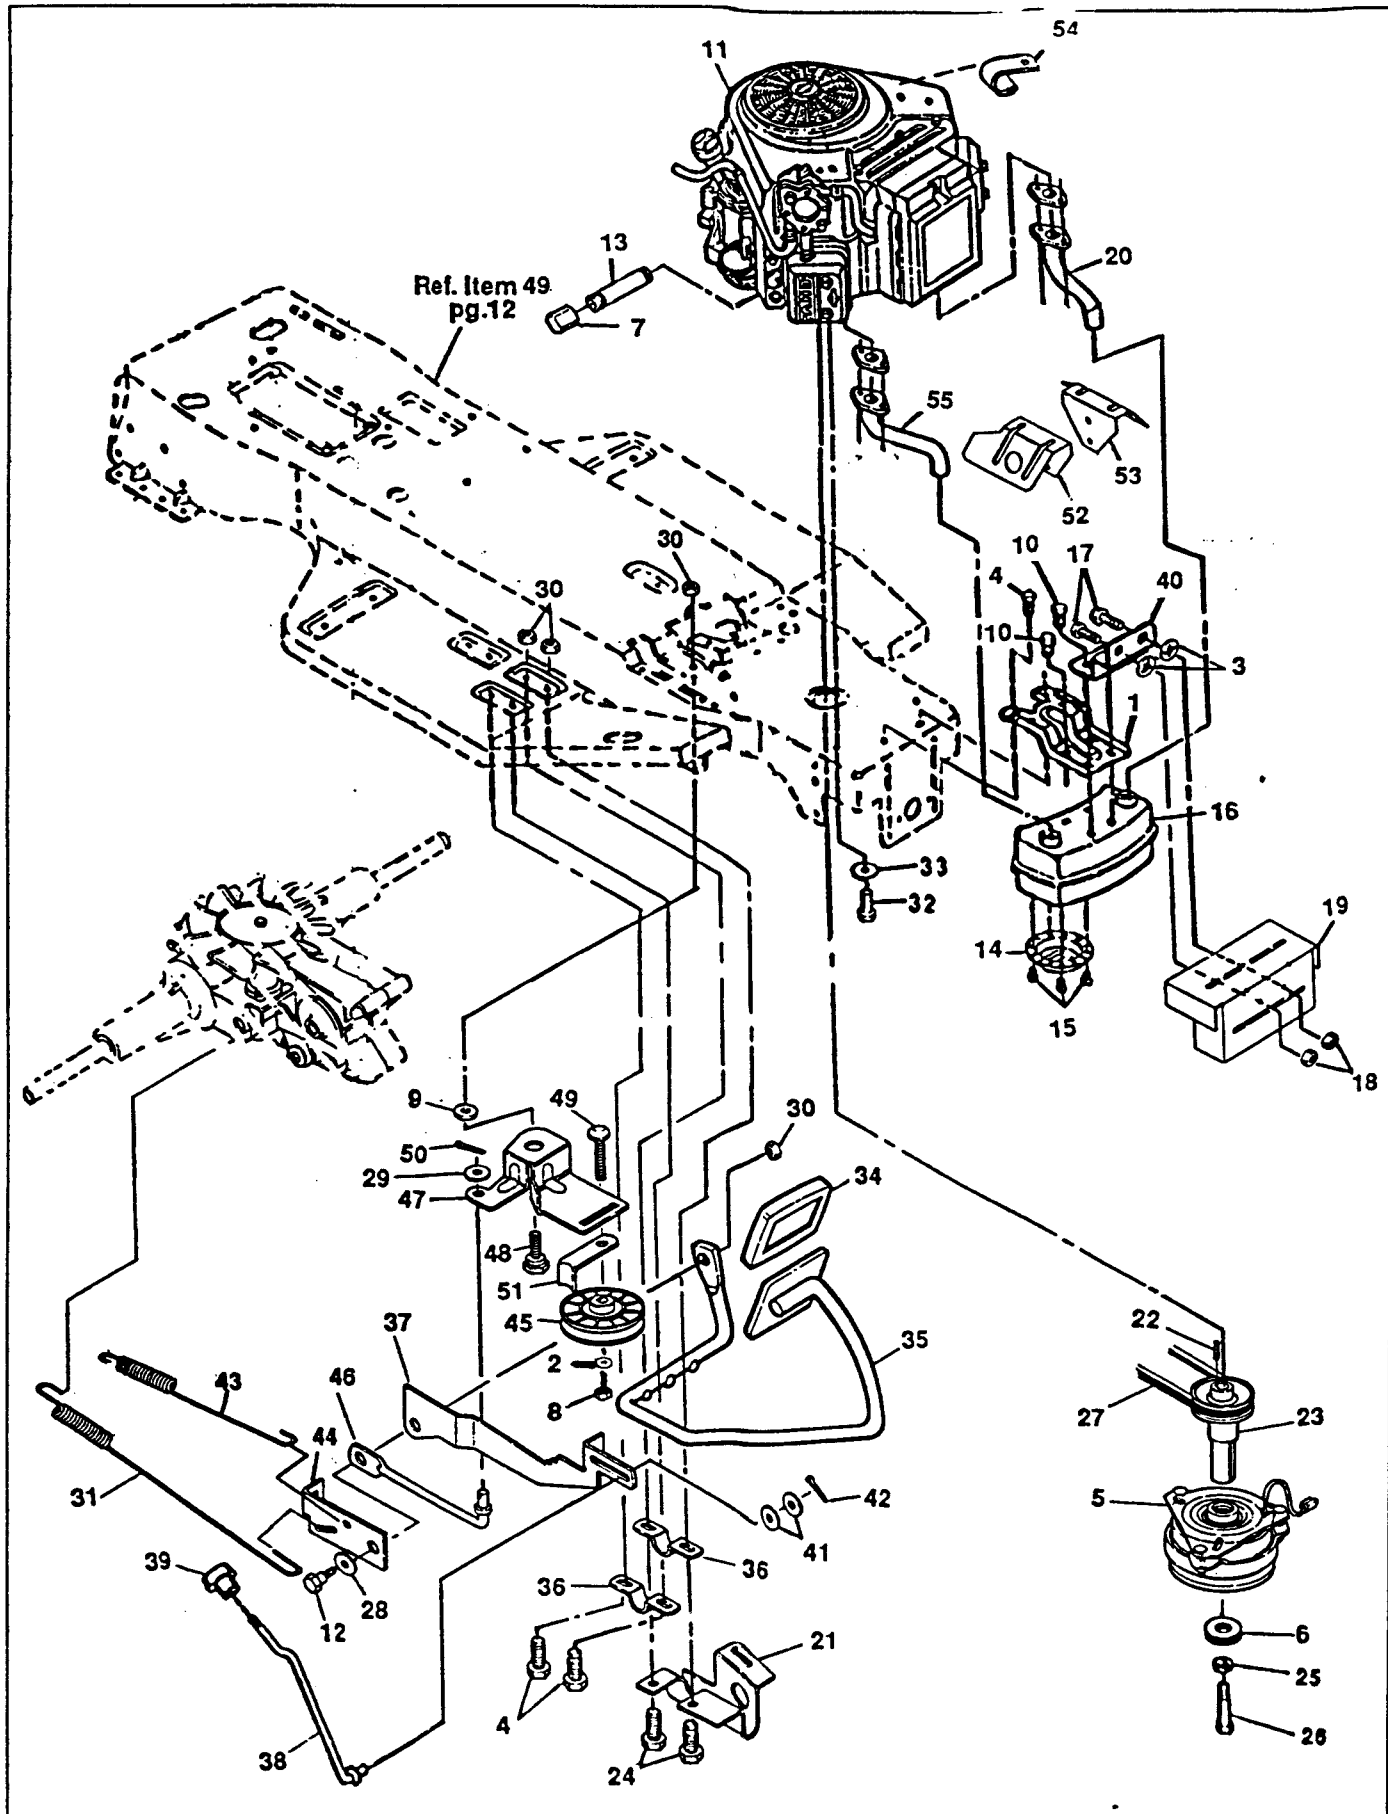

TRACTOR REPAIR PARTS

46" TRACTOR MODEL 4140H

TRACTOR REPAIR PARTS

46" TRACTOR MODEL 4140H

Key No.	Part No.	Description	Key No.	Part No.	Description
1	306577	Muffler Bracket	39	304367	Knob, Parking Brake
2	120382	Washer, Reg. Split Lock	40	9796	Transaxle Brkt.
3	309436	Pushnut, 5/16 Bolt Retainer	41	120385	Flatwasher, .250 x .56 x .04
4	35497	Screw, 5/16-18 x 1/2	42	121223	Cotter Pin
5	308950	Electric Clutch	43	313660	Electric Clutch Spring
6	302879	Bearing, Sleeve Sector Gear	44	310259	Bracket-Brake, Neutral
7	47828	Pipe Cap	45	303031	Idler Pulley
8	120377	Nut, 3/8-16 Thd.	46	314738	Clutch Rod
9	45602	Flatwasher, .333 x .87 x .119	47	314786	Idler Arm
10	995338	Screw, 1/4-20 x 5/9 In.	48	310269	Bolt, Shoulder, 5/16-18
11	ENGINE		49	45892	Screw, 3/8-16 x 1-1/2 In.
12	310087	Bolt, Shoulder 5/16-18	50	36368	Cotter Pin
13	307174	Nipple, 3/8-18	51	39659	Retainer Belt
14	56472	Deflector Side Out	52	313044	Air Deflector
15	35287	Screw, #8-32 x .3/8	53	313043	Air Deflector
16	305553	Muffler	54	57569	Wire Retainer
17	126211	Bolt, 5/16-18x5/8	55	305554	Tube, Muffler Exhaust R.H.
18	55273	Nut, 5/16-18			
19	308144	Heat Shield			
20	305555	Tube, Muffler Exhaust, L.H.			
21	308340	Bracket, Front Hanger			
22	305562	Key, Square			
23	309388	Engine Pulley Assembly			
24	122007	Screw, 5/16-18 x 3/4 In.			
25	120383	Lockwasher, .459 x .78x.12			
26	215649	Screw, 7/16-20 x 5/2 In.			
27	310275	Hydro Traction Belt			
28	30289	Wave Washer			
29	120394	Flatwasher, .406 x .81x.06			
30	1498	Nut, 5/16-18			
31	309935	Spring, Hydro Brake			
32	50947	Screw, 7/16-20 x 5/2 In.			
33	138489	External Lockwasher			
34	304490	Clutch Brake Pad			
35	310258	Clutch Brake Weld Assy.			
36	313271	Clutch Brake Arm Bracket			
37	310260	Park Brake Lever			
38	304217	Parking Brake Rod