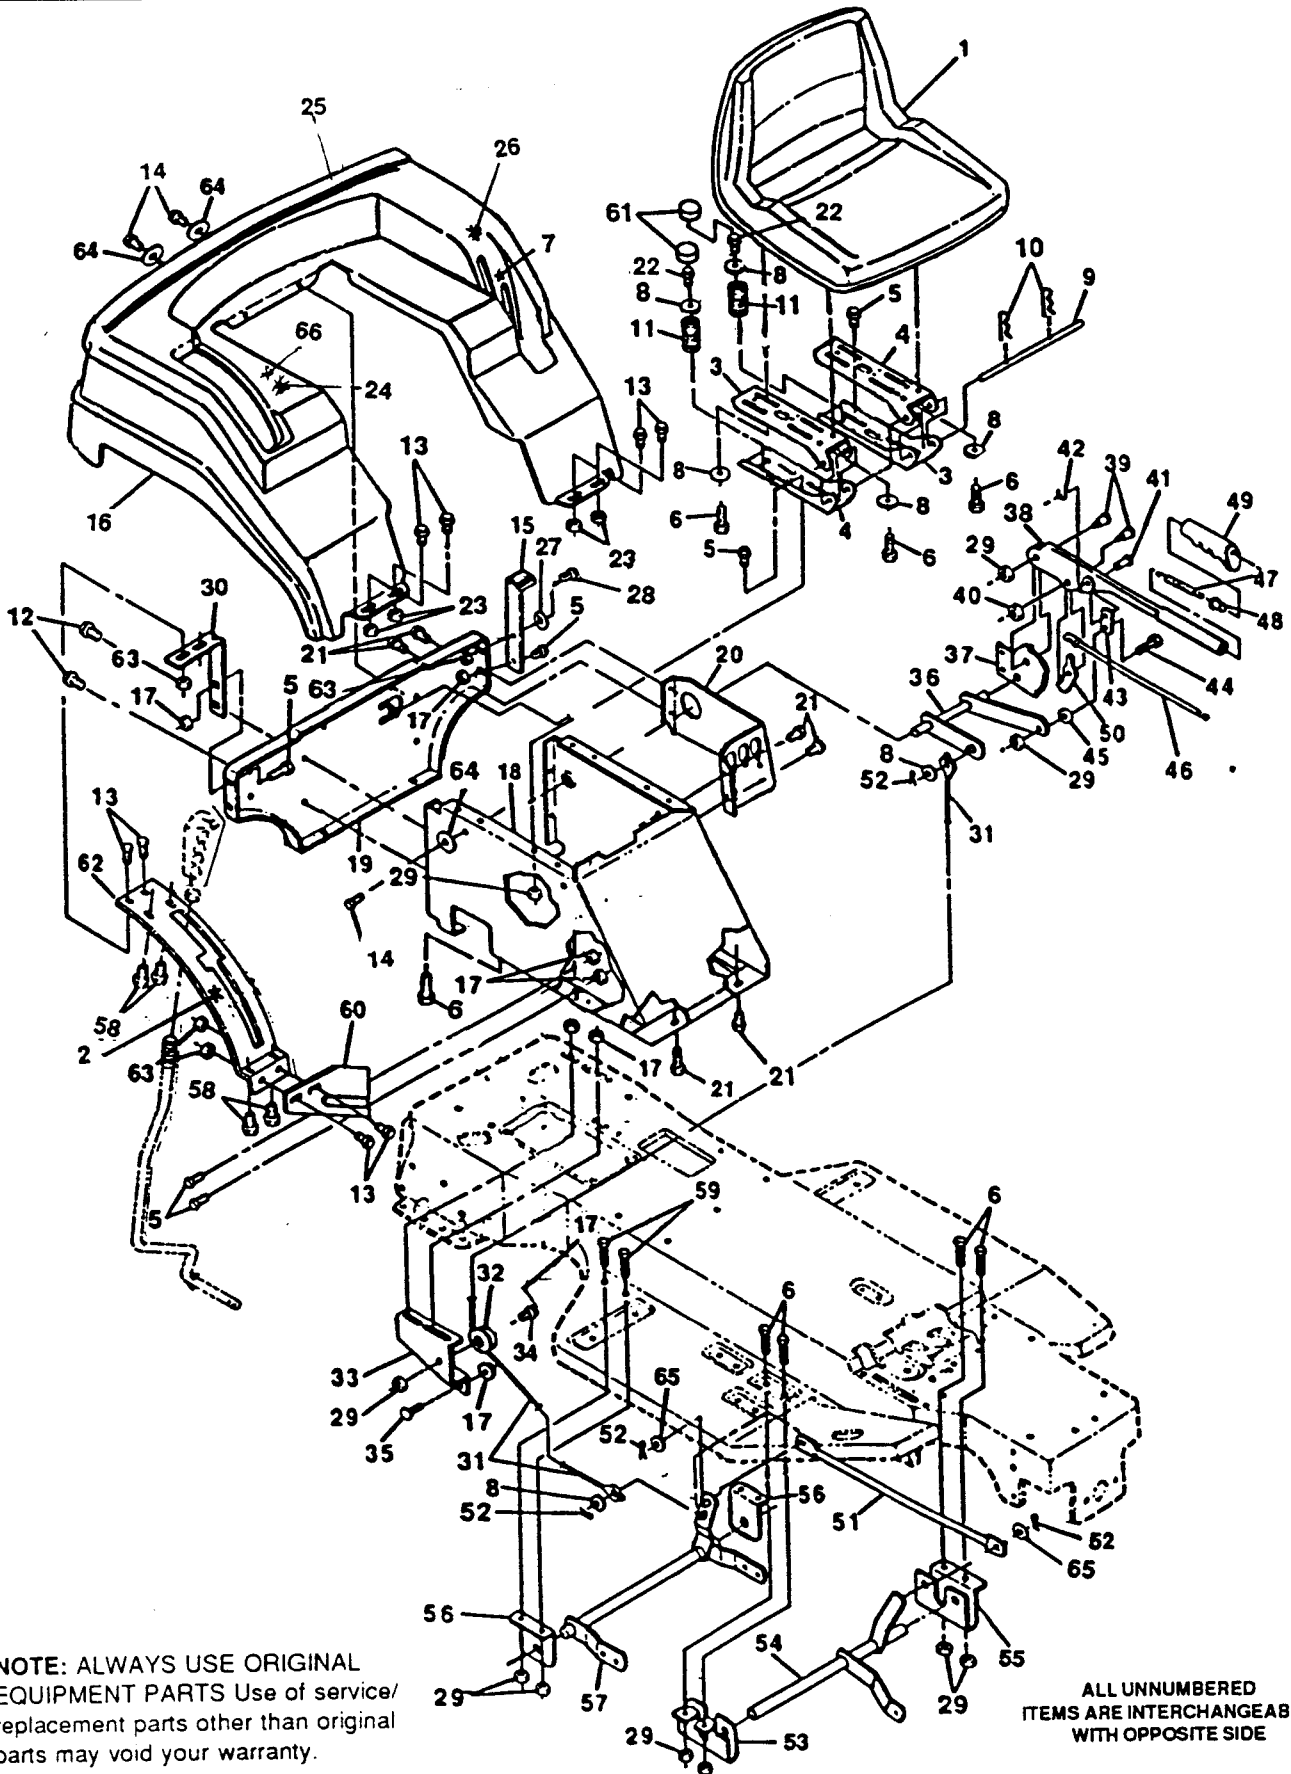

TRACTOR REPAIR PARTS

46" TRACTOR MODEL 4140H

NOTE: ALWAYS USE ORIGINAL EQUIPMENT PARTS Use of service/ replacement parts other than original parts may void your warranty.

ALL UNNUMBERED ITEMS ARE INTERCHANGEABLE WITH OPPOSITE SIDE

TRACTOR REPAIR PARTS

46" TRACTOR MODEL 4140H

Key No.	Part No.	Description	Key No.	Part No.	Description
1	310384	Seat	44	36149	Shoulder Bolt, 5/16-18 Thd.
2	310609	Decal, Hydro	45	45602	Washer
3	305991	Channel, Seat	46	58330	Actuator Rod
4	304480	Channel, Seat	47	58326	Spring, Height Adjust
5	56030	Screw, Hx Hd, Wd Fl 5/16-18 x 3/4 In.	48	58325	Knob, Height Adjust
6	122007	Screw, Hx Hd, 5/16-18 x 3/4 In.	49	304730	Handle, Lift
7	311591	Decal, Deck Height	50	301239	Pawl, Height Adjust
8	120393	Washer, Flat, 11/32 In.	51	302380	Tie Rod
9	304481	Rod, Seat Support	52	121222	Cotter Pin
10	36368	Hair Pin, .073 Dia. x 1.13 In.	53	308339	Bracket, L. H. Front Hanger
11	305520	Seat Spring	54	308345	Assembly, Front Lift Shaft
12	50634	Screw, Tap, 5/16-18 x 7/8 In.	55	308340	Bracket, R. H. Front Hanger
13	180018	Screw, Hx Hd, 1/4-20 x 5/8 In.	56	308343	Bracket, Hanger
14	995338	Screw, Hx, Wshd Hd, Tap 1/4-20 x 5/8 In.	57	308955	Assembly, Rear Lift Shaft
15	306397	Fender Support, L. H.	58	300302	Screw, Hx Hd, Tap # 10 x 1/2 In.
16	316329	Fender	59	120228	Screw, Hx Hd, 5/16-18 x 5/8 In.
17	55273	Nut, Hx, Wd Fl, Lk 5/16-18 Thd.	60	306401	Support, Shift Plate
18	304475	Seat Support	61	56907	Cover, Seat Spring
19	304476	Support, Fender & Seat	62	315849	Quadrant
20	302208	Bracket, Support Engage	63	51335	Nut, Hx, Wd Fl Lk, 1/4-20 Thd.
21	35497	Screw, Hx Wshr Hd Tap, 5/16-18 x 1/2 In.	64	1084	Washer, Flat, .281 x 1.00 x .063
22	451815	Screw, 5/16-18 x .63	65	274517	Washer, Flat, 13/32 In.
23	1502	Nut, Lock, 1/4-20 Thd.	66	316700	Decal, Husqvarna U. S. A 4140H
24	313039	Decal, Patent Pending 4WS	67	316938	Operator's Manual (Not Illustrated) English
25	316628	Decal, Hydrostatic	68	316939	Operator's Manual (Not Illustrated) French
26	313538	Decal, Relief Valve Operation	69	316834	Part's Manual (Not Illustrated) English
27	120385	Washer, Flat			
28	180020	Screw, 1/4-20 x .75			
29	1498	Nut, Hx Ctrik, 5/16-18 Thd.			
30	306399	Fender Support, R. H.			
31	303227	Cable, Deck Lift			
32	48306	Pulley			
33	303230	Assembly, Pulley Bracket			
34	305522	Shoulder Bolt, 5/16-18 Thd.			
35	126211	Bolt, Carriage, 5/16-18 x 5/8 In.			
36	302205	Assembly, Upper Shaft			
37	302383	Quadrant			
38	9143	Lift Lever			
39	300171	Shoulder Bolt, 5/16-18 Thd.			
40	44108	Nut, Hx Wd Fl Lk 5/16-18 Thd.			
41	300310	Clevis Pin			
42	300311	E-Ring			
43	302357	Link