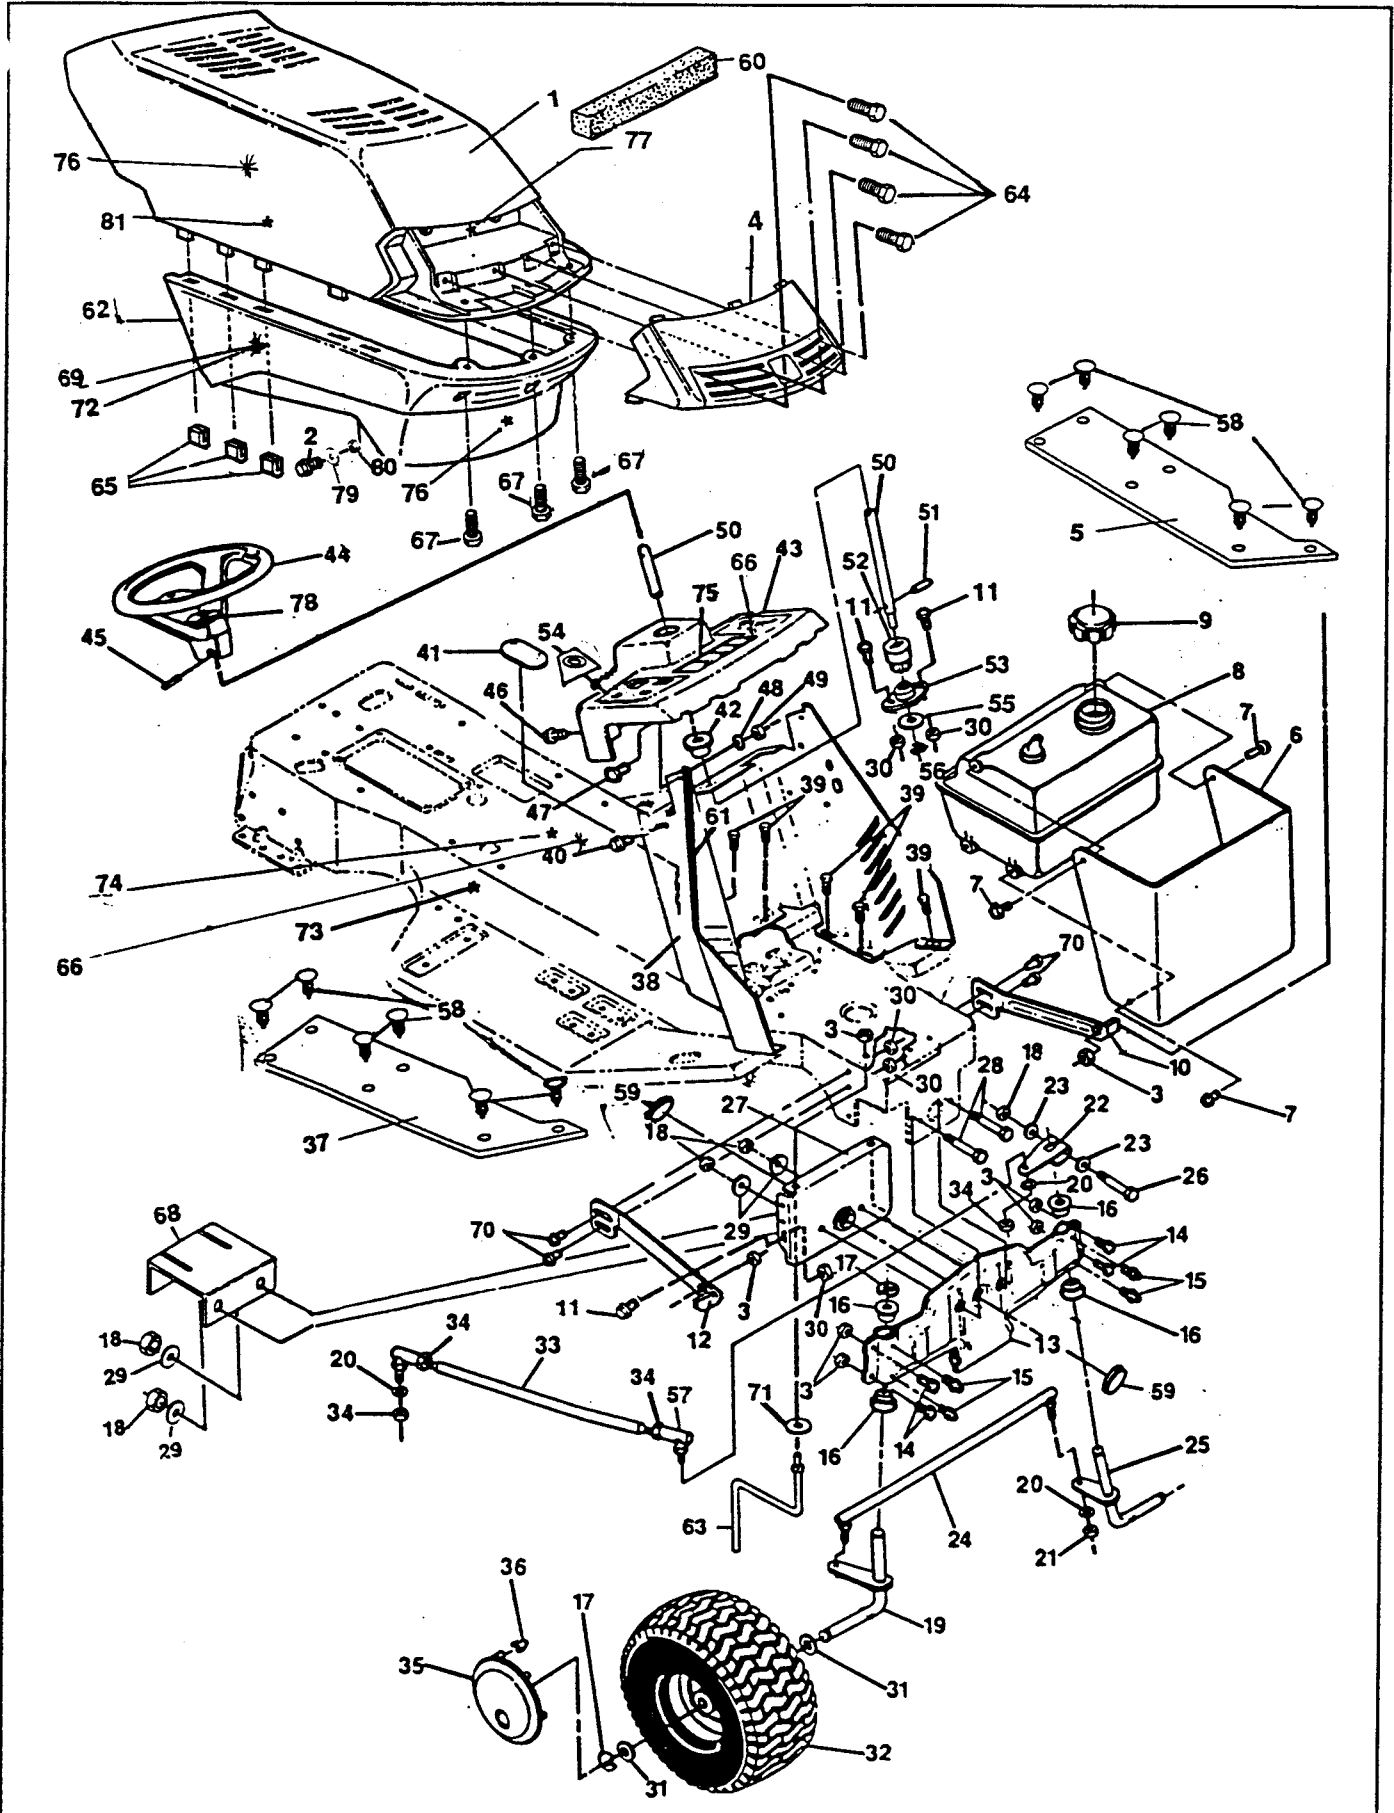

TRACTOR REPAIR PARTS

46" TRACTOR MODEL 4140H

TRACTOR REPAIR PARTS

46" TRACTOR MODEL 4140H

Key No.	Part No.	Description	Key No.	Part No.	Description
1	310577	Hood	40	995346	Screw, Self-Tap, 1/4-20 x 1/2 In.
2	25086	Shoulder Bolt, 5/16-18 Thd.	41	305280	Cover
3	1498	Nut, Hx, Ctrlk, 5/16-18 Thd.	42	303228	Bushing, Upper Steering
4	306858	Lens, Headlight	43	309199	Dash, Upper
5	314885	Assembly, Foot Pad L. H.	44	303132	Steering Wheel
6	307437	Heat Shield	45	456378	Pin, Spring, 1/4 x 2 In.
7	300303	Screw, Hx Hd, Plastite 1/4 x 3/4	46	305850	Screw, Tap, 1/4-20 x 1/2 In.
8	305820	Tank, Gas 1.5 W/ Sensor	47	120854	Screw, Hx Hd, 1/4-20 x 5/8 In.
	305804	Low Fuel Sensor	48	120392	Washer, Flat, 9/32 In.
9	12501	Cap, Fuel	49	1502	Nut, Hx, Ctrlk, 1/4-20 Thd.
10	309461	Bracket, Hood L. H.	50	302307	Shaft, Steering
11	56030	Screw, Hx Hd, Wd Fl 5/16-18 x 3/4 In.	51	302524	Pin, Dowel
12	309460	Bracket, Hood R. H.	52	302314	Pinion, Steering
13	310670	Front Axle W/Bearings & Spindles	53	302498	Bearing, Flange
14	120228	Screw, Hx Hd, 5/16-18 x 5/8 In.	54	309195	Plate, Electric Clutch
15	706	Grease Fitting	55	2968	Washer, Flat, 1/2 In.
16	302303	Bearing, Spindle	56	20864	E-Ring
17	36625	E-Ring	57	57158	Ball, Joint, 3/8 Thd.
18	1499	Nut, Hx, Ctrlk, 3/8-16 Thd.	58	311087	Ratchet Fastener
19	305340	Spindle, R. H.	59	307112	Plug, Front Axle
20	120382	Washer, Split, Lock 3/8 In.	60	308115	Foam, Hood Baffle
21	120369	Nut, Hx, 3/8-24 Thd.	61	47453	Wide Trim 18"
22	302306	Steering Arm, Upper	62	306856	Grille
23	996416	Washer, Flat, 25/64 In.	63	300440	Belt Guide
24	300328	Assembly, Tie Rod	64	312085	Screw, #4-24 x 1/2 In.
25	305339	Spindle, L.H.	65	306857	Clip, Tinnerman
26	180134	Screw, Hx Hd, 3/8-16 x 2-1/2 In.	66	313539	Decal, Depress Clutch Brake
27	306103	Support Bracket, Front Axle	67	300302	Screw, # 10 x 1/2 In.
28	122207	Screw, Hx Hd, 3/8-16 x 3 In.	68	312904	Bracket, Stop
29	2483	Washer, Spring	69	316634	Decal, Pin Stripe R. H.
30	55273	Nut, Hx, Wd Fl Lk 5/16-18 Thd.	70	53652	Screw, Hex Wd Fl, 5/16-18 x 3/4 In.
31	642	Washer, Flat, 3/4 In.	71	138538	Washer, Internal Tooth
32	^	Wheel & Tire Assembly, Front	72	316635	Decal, Pin Stripe L. H.
	301140	Tire	73	311730	Decal, Wheel 4 Steer Husq.
	312739	Wheel	74	307772	Decal Oper Instr ERO Top Frame
	24167	Valve Stem	75	307280	Decal, Dash, Chg, Oil, Fuel All Systems
	314416	Bearing	76	311724	Decal, Fender Rear, Hood Husq.
33	302907	Drag Link	77	310534	Decal, Reflector Ver II Hood
34	124925	Nut, Hx, Jam, 3/8-24 Thd.	78	311728	Decal, Gunsight Cent. Steer Whl.
35	306569	Hubcap, Front	79	120396	Flat washer
36	306669	Clip, Hubcap	80	55273	Nut, 5/16-18
37	314888	Assembly, Foot Pad R. H.	81	316631	Decal, Model #4140H
38	304702	Dash, Lower			
39	45263	Screw, Tap, 5/16-18 x 3/8 In.			

(^) Order Parts Individually