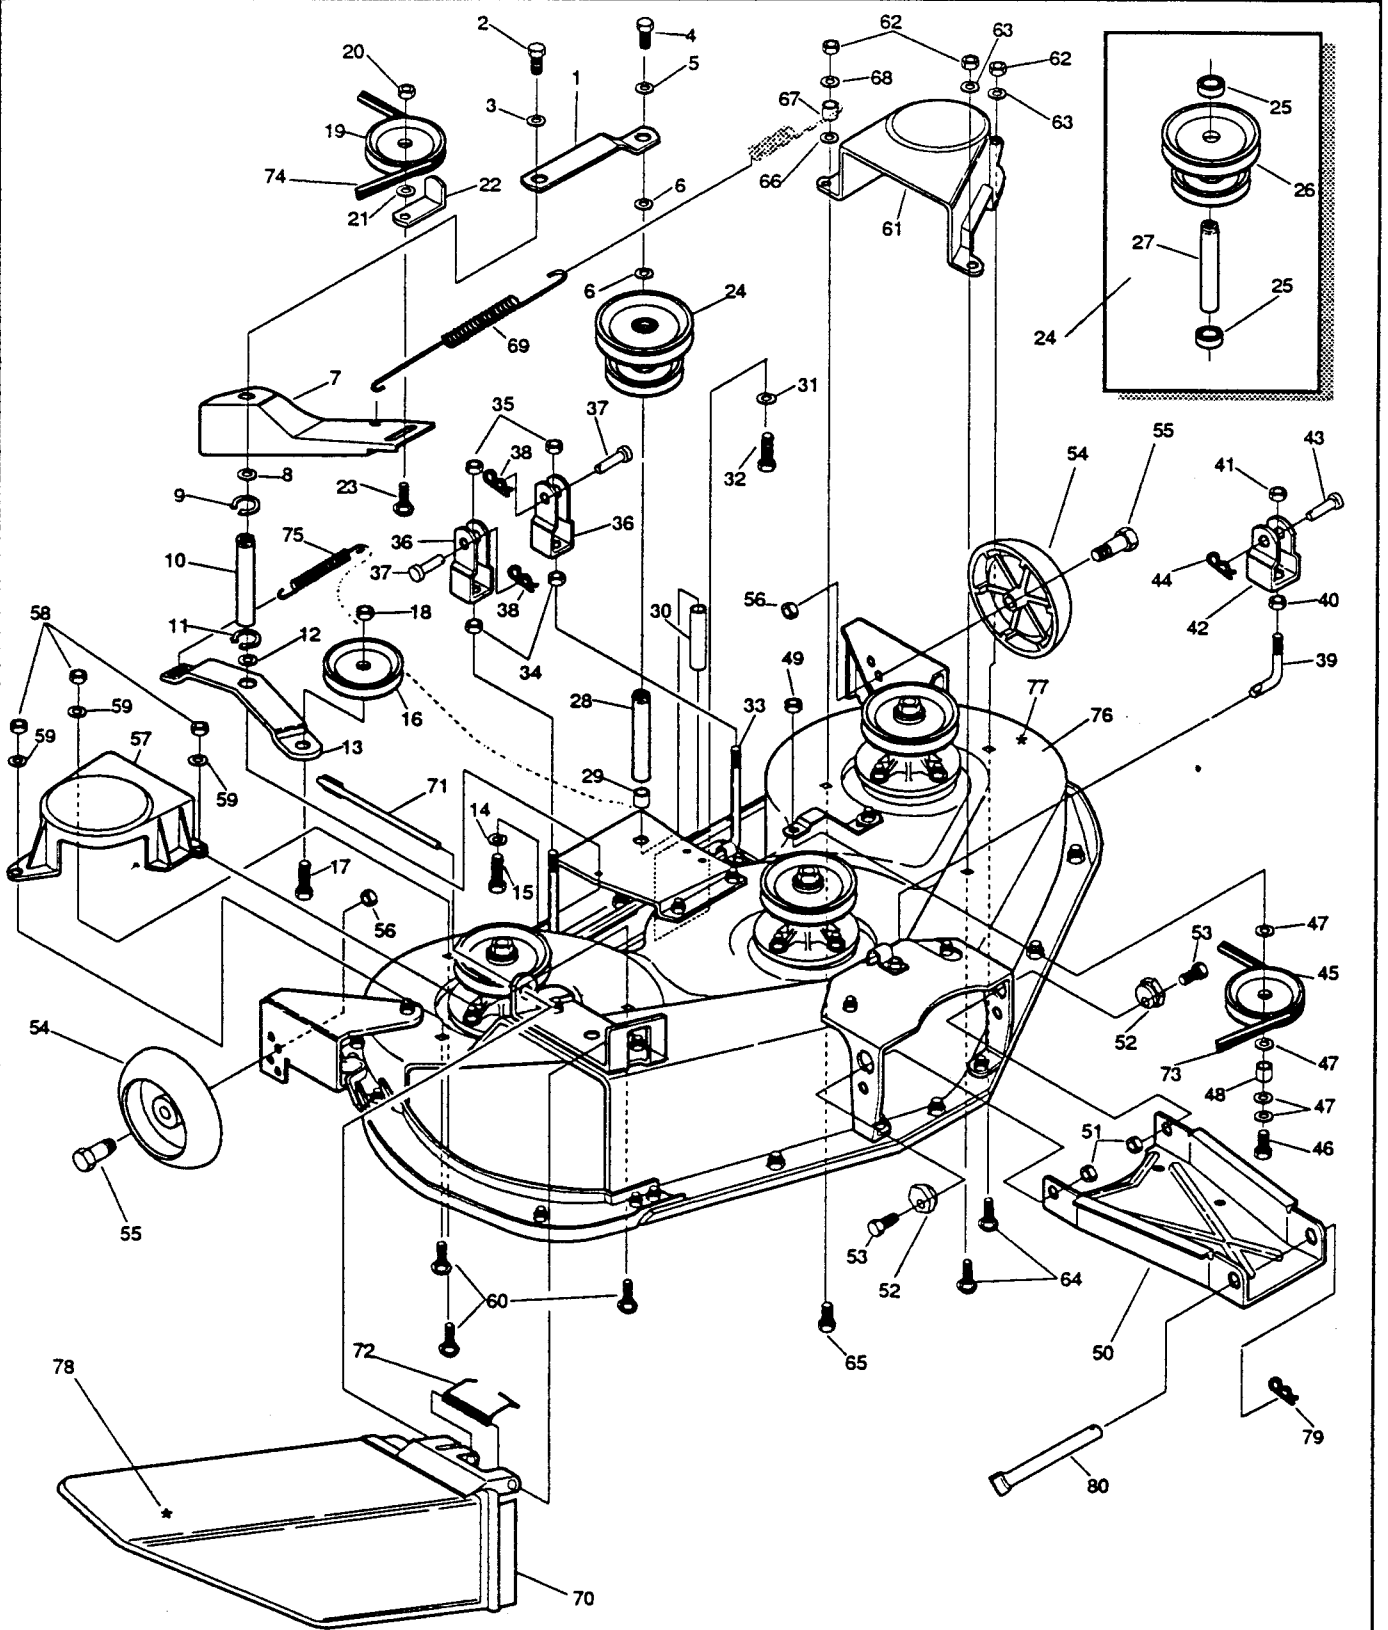

TRACTOR REPAIR PARTS

46" TRACTOR MODEL 4140H

NOTE: ALWAYS USE ORIGINAL EQUIPMENT PARTS Use of service/replacement parts other than original parts may void your warranty.

ALL UNNUMBERED ITEMS ARE INTERCHANGEABLE WITH OPPOSITE SIDE

TRACTOR REPAIR PARTS

46" TRACTOR MODEL 4140H

Key No.	Part No.	Description	Key No.	Part No.	Description
1	306845	Bracket, Jackshaft	44	56180	Pin, Hair .091 DIA X 1.62LG
2	181596	Screw, 5/16-24X .88 HHC GR5	45	303030	Pulley, Idler BFF 4.00 DIA
3	120638	Washer, HVSP TLK .328X.60X.11	46	122194	Screw, 3/8-16X2.50 HHC GR2
4	39573	Screw, 3/8-24X1.00 NYLHHC	47	996416	Washer, Flat .391X1.00X.125
5	120382	Washer, REGSPTLK.393X.68X.10	48	305309	Spacer .31X.687X.390
6	2483	Washer,.391DX1.25DX.07	49	1499	Nut, 3/8-16 REGHXCTRLK
7	309230	Bracket, Idler	50	311941	Channel Drawbar
8	40677	Washer, Flat.640X1.25X.06	51	1498	Nut, 5/16-18 REGHEXCTRLK
9	302270	Ring, Retex .58X.05	52	58247	Nut, Adjust
10	302272	Idler Shaft	53	122017	Screw, 5/16-18 X 1.00 HHC
11	302270	Ring, Retex .58X.05	54	302611	Wheel
12	40677	Washer, Flat .640X1.25X.06	55	23763	Bolt, 500 X 1.390 HSSH 3/8-16
13	306847	Bracket, Idler	56	1499	Nut, 3/8-16 REGHXCTRLK
14	120638	Washer, HVSP TLK .328X.60X.11	57	304817	Guard, Belt R.H.
15	181596	Screw, 5/16-24X .88 HHC GR5	58	1502	Nut, 1/4-20 REGHEXCTRLK
16	303030	Pulley, Idler BFF 4.00 DIA	59	120392	Washer, Flat .281X .63X.065
17	122168	Screw, 3/8-16X1.75 HHC GR2	60	36602	Bolt, 1/4-20X .63 CARR
18	1499	Nut, 3/8-16 REGHXCTRLK	61	304792	Cover, Belt LH
19	310326	Pulley, Idler	62	1502	Nut, 1/4-20 REGHEXCTRLK
20	120377	Nut, 3/8-16 REGHXCTRLK	63	120392	Washer, Flat .281X .63X.065
21	996416	Washer, Flat .391X1.00X.125	64	36602	Bolt, 1/4-20X .63 CARR
22	1346	Belt Retainer	65	180024	Screw, 1/4-20X1.25 HHC GR5
23	57325	Bolt, 3/8-16X2.00 CARR	66	120392	Washer, Flat .281X .63X.065
24	309107	Shaft, Assy. Jack	67	50520	Spacer
25	49562	Bearing, Ball	68	54569	Washer, Flat .281X .75X.090
26	302142	Pulley Assy.	69	309253	Spring
27	302147	Spacer Tube	70	304733	Chute
28	302242	Jackshaft	71	305251	Rod, Pivot
29	302278	Spacer Tubing 46" Deck	72	314975	Spring, Torsion
30	302279	Spacer Tube 46" Deck	73	302290	Belt, V 4L
31	120382	Washer, REGSPTLK.393X.68X.10	74	302291	Belt, V 5L 63.70
32	71015	Screw, 3/8-24X1 in.	75	301464	Spring, Tension
33	302644	Rod, Lift 46" Deck Long	76	315806	Deck, Mower Assy.
34	120238	Nut, 1/2-13 HEXJAM	77	68249	Decal, No Step
35	109527	Nut, 1/2-13 .458 SQ	78	68547	Decal, Cut Hand
36	304443	Clevis	79	56180	Pin, Hair .09/ DIA X 1.62 LG
37	300317	Clevis Pin 3/8 DIA. X 1.0 LG	80	302963	Rod, Draw Bar
38	56180	Pin, Hair .091 DIA X 1.62LG			
39	302899	Rod, Lift Front Short			
40	120238	Nut, 1/2-13 HEXJAM			
41	109527	Nut, 1/2-13 .458 SQ			
42	304443	Clevis			
43	300317	Clevis Pin 3/8 DIA. X 1.0 LG