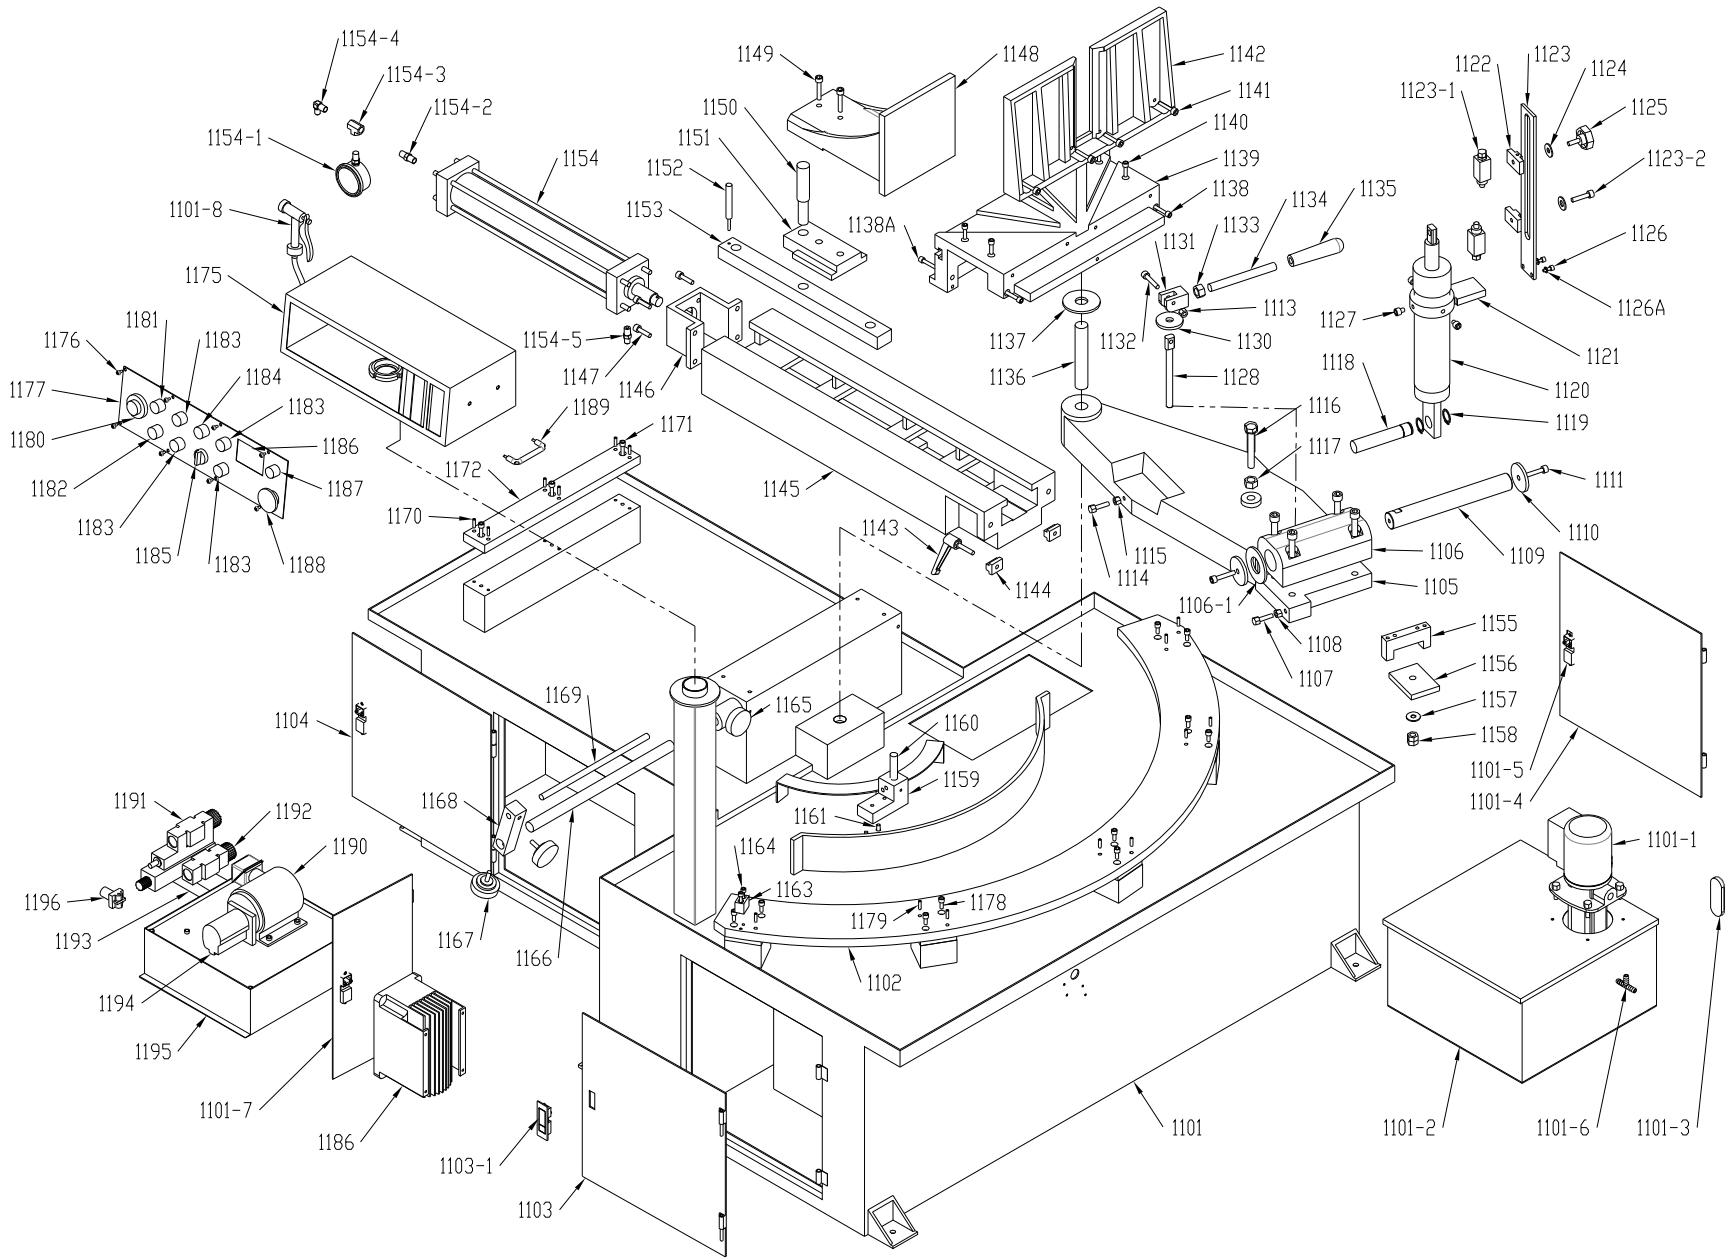

13.2.1 MBS-1323EVS-H Base Assembly – Exploded View