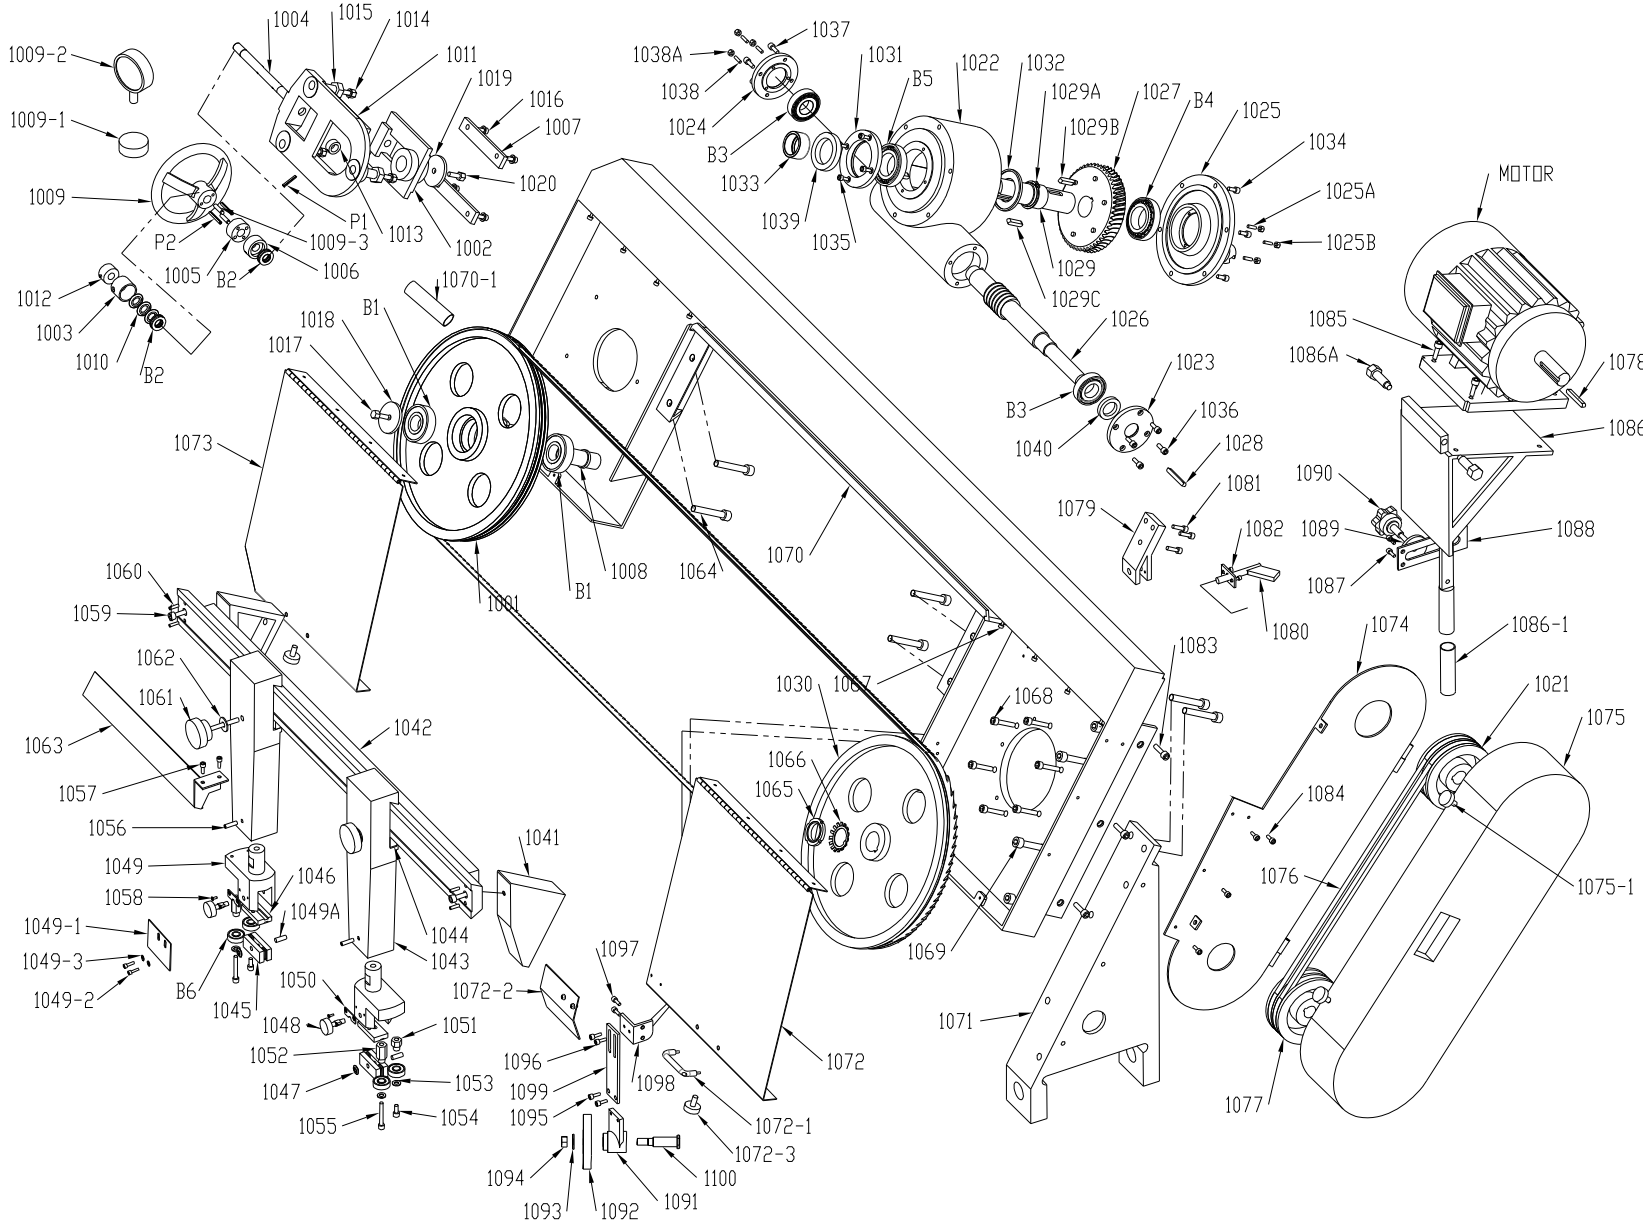

13.1.1 MBS-1323EVS-H Bow Assembly – Exploded View

13.1.2 MBS-1323EVS-H Bow Assembly – Parts List

Index No	Part No	Description	Size	Qty
1001	MBS1323EVS-1001	Front Blade Wheel		1
1002	MBS-1018-1-5	Slide		1
1003	EHB916V-02	Shroud		1
1004	EHB916V-03	Tension Screw		1
1005	EHB916V-19	Thrust Bearing Housing		1
1006	EHB916V-18	Driven Dog		1
1007	MBS-1018-1-6	Gib		2
1008	EHB916V-13	Front Spindle		1
1009	MBS1323EVS-1009	Handwheel		1
1009-1	MBS1323EVS-1009-1	Collar		1
1009-2	MBS1323EVS-1009-2	Blade Tension Gauge		1
1009-3	TS-0270061	Set Screw	5/16"-18x5/8"	2
1010	EHB916V-21	Disc Spring		6
1011	MBS-1018-1-4	Slide Seat		1
1012	EHB916V-20	Lock nut		1
1013	EHB916V-07	Lock Ring		1
1014	TS-0060111	Hex Cap Screw	3/8x2-1/2	3
1015	EHB916V-10	Adjusting Screw	3/4x1-1/2	3
1016	TS-0081051	Hex Cap Screw	5/16x1"	4
1017	TS-0060061	Hex Cap Screw	3/8"x1-1/4"	1
1018	EHB916V-26	Special Washer		1
1019	TS-0732061	Lock Washer	3/8"	1
1020	TS-0060061	Hex Cap Screw	3/8x1-1/4	1
	MBS1323EVS-ABTA	Adjust Blade Tension Assembly (includes 1002-1007, 1009-1016, 1019-1020)		1
1021	MBS1323EVS-1021	Input Pulley		1
1022	MBS1323EVS-1022	Gear Box Housing		1
1023	MBS1323EVS-1023	End Cap (Right)		1
1024	MBS1323EVS-1024	End Cap (Left)		1
1025	MBS1323EVS-1025	Lower Cap		1
1025A	TS-0267121	Set Screw	1/4"x3/4"	3
1025B	TS-0561011	Nut	1/4"	3
1026	MBS1323EVS-1026	Worm		1
1027	MBS1323EVS-1027	Worm Gear		1
1028	KS-7750	Key	7 x 7 x 50L	1
1029	MBS1323EVS-1029	Worm Shaft		1
1029A	MBS1323EVS-1029A	Retaining Ring		1
1029B	5508917	Key, Double Rd Hd	8 x 8 x 35 L	1
1029C	5508917	Key, Double Rd Hd	8 x 8 x 35 L	1
1030	MBS1323EVS-1030	Rear Blade Wheel		1
1031	MBS1323EVS-1031	Upper Cap		1
1032	MBS1323EVS-1032	Special Washer		1
1033	MBS1323EVS-1033	Collar		1
1034	TS-0208061	Socket Head Cap Screw	5/16" – 18 x 1"	6
1035	TS-0207031	Socket Head Cap Screw	1/4" – 20 x 5/8"	4
1036	TS-0207031	Socket Head Cap Screw	1/4" – 20 x 5/8"	4
1037	TS-0207031	Socket Head Cap Screw	1/4" – 20 x 5/8"	4
1038	TS-0267121	Set Screw	1/4"x3/4"	3
1038A	TS-0561011	Nut	1/4"	3
1039	MBS1323EVS-1039	Oil Seal	50 x 72 x 12	1
1040	MBS1323EVS-1040	Oil Seal	30 x 45 x 8	1
	MBS1323EVS-GBA	Gear Box Assembly (includes 1022-1029, 1031-1040,B3-B5)		1
1041	MBS1323EVS-1041	Bracket		2
1042	MBS1323EVS-1042	Slide Way		1
1043	MBS1323EVS-1043	Blade Guide Post		2
1044	MBS1323EVS-1044	Locking Piece		2
1045	MBS1323EVS-1045	Carbide Guide		4
1046	MBS1323EVS-1046	Top Carbide Guide		2
1047	MBS1323EVS-1047	Disc Spring		4
1048	MBS1323EVS-1048	Carbide Guide Adjusting Screw		2