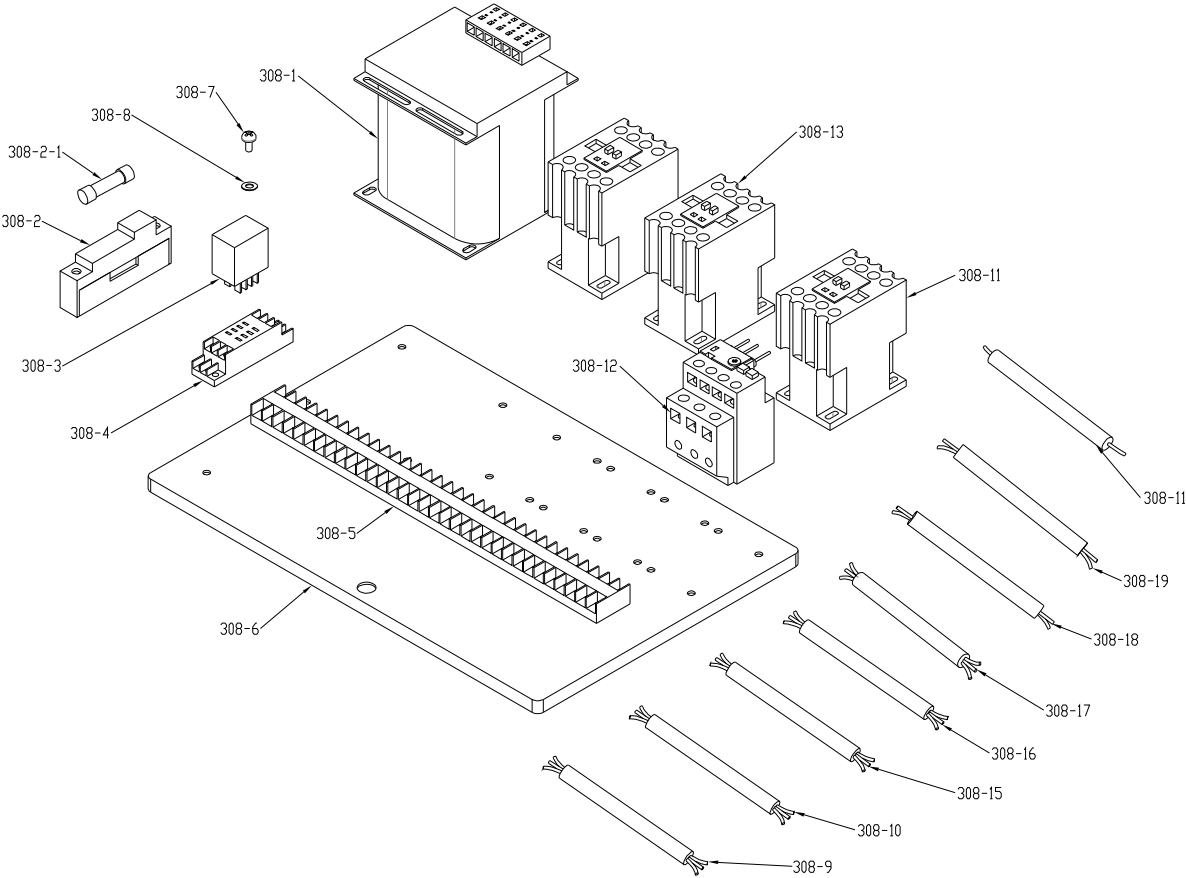

13.3.1 MBS-1323EVS-H Electrical Box Assembly – Exploded View

13.3.2 MBS-1323EVS-H Electrical Box Assembly – Parts List

Index No	Part No	Description	Size	Qty
308-1	EHB1018VM-308-1	Transformer	230/460/12/24/110V	1
308-2	EHB916V-308-2	Fuse Block	32A	1
308-2-1	EHB1018VM-308-2-1	Fuse	5A	1
308-3	EHB1018VM-308-3	Relay	250V10A	1
308-4	EHB1018VM-308-4	Relay Socket		1
308-5	EHB1018VM-308-5	Terminal Block		11
308-6	EHB1018VM-308-6	Electrical Plate		1
308-7	EHB1018VM-308-7	Round Head Screw	3/16"x3/8"	54
308-8	TS-0680011	Washer	3/16"	54
308-9	MBS1323EVS-308-9	Power Cable		1
308-10	MBS1323EVS-308-10	Control Cable		1
308-11	MBS1323EVS-308-11	Ground Cable	Yellow/Green	1
308-12	MBS1323EVS-308-12	Overload Relay	0.35-0.5A	1
308-13	EHB1018VM-308-13	Magnetic Contactor	CU-11 110V	3
308-15	MBS1323EVS-308-15	Motor Cable		1
308-16	MBS1323EVS-308-16	Pump Cable		1
308-17	MBS1323EVS-308-17	Hydraulic Cable		1
308-18	MBS1323EVS-308-18	Limit Switch Cable	650mm L	1
308-19	MBS1323EVS-308-19	Limit Switch Cable	550mm L	1