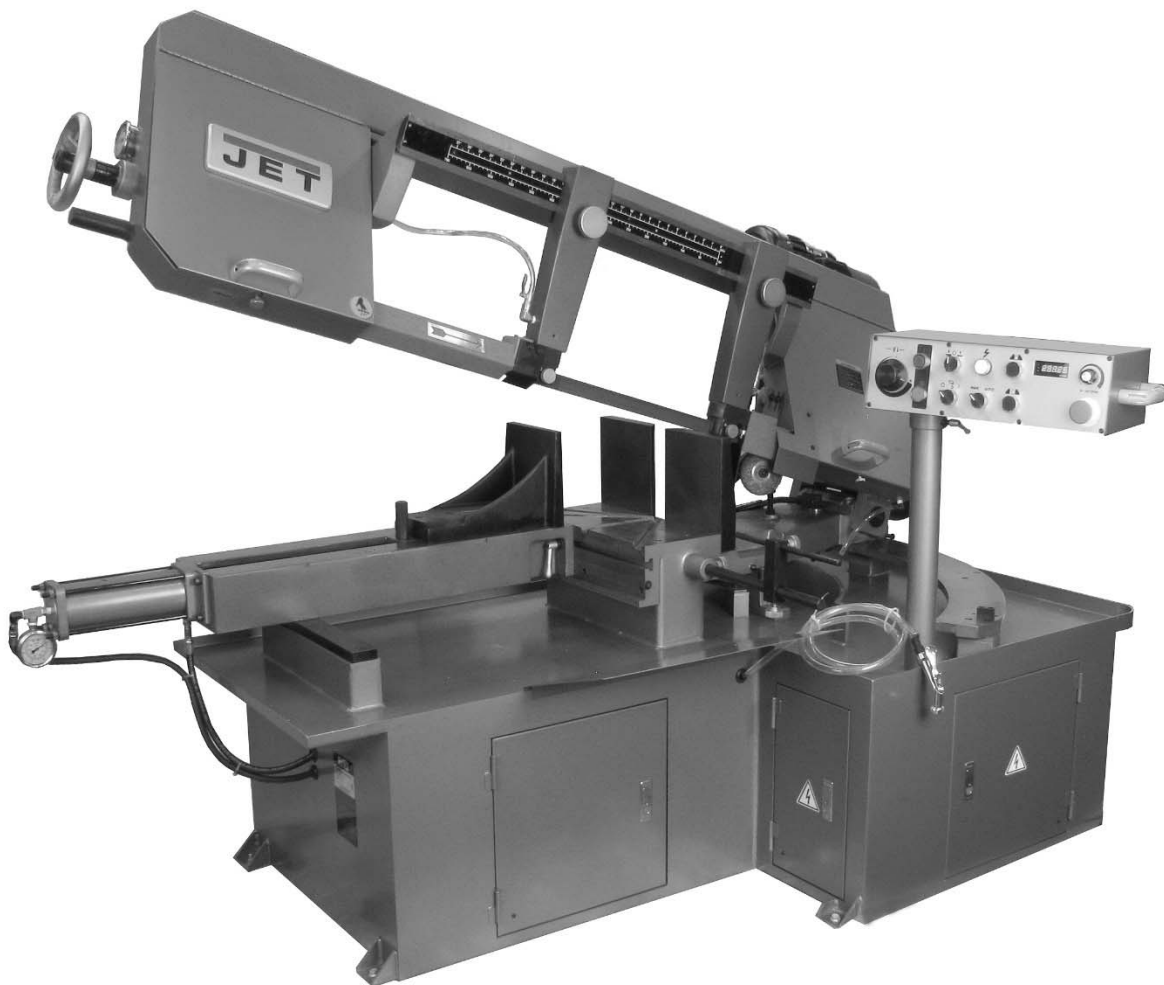

JET
427 New Sanford Road
LaVergne, Tennessee 37086
Ph.: 800-274-6848
www.jettools.com

Part No. M-413412
Edition 6 08/2018
Copyright © 2018 JET