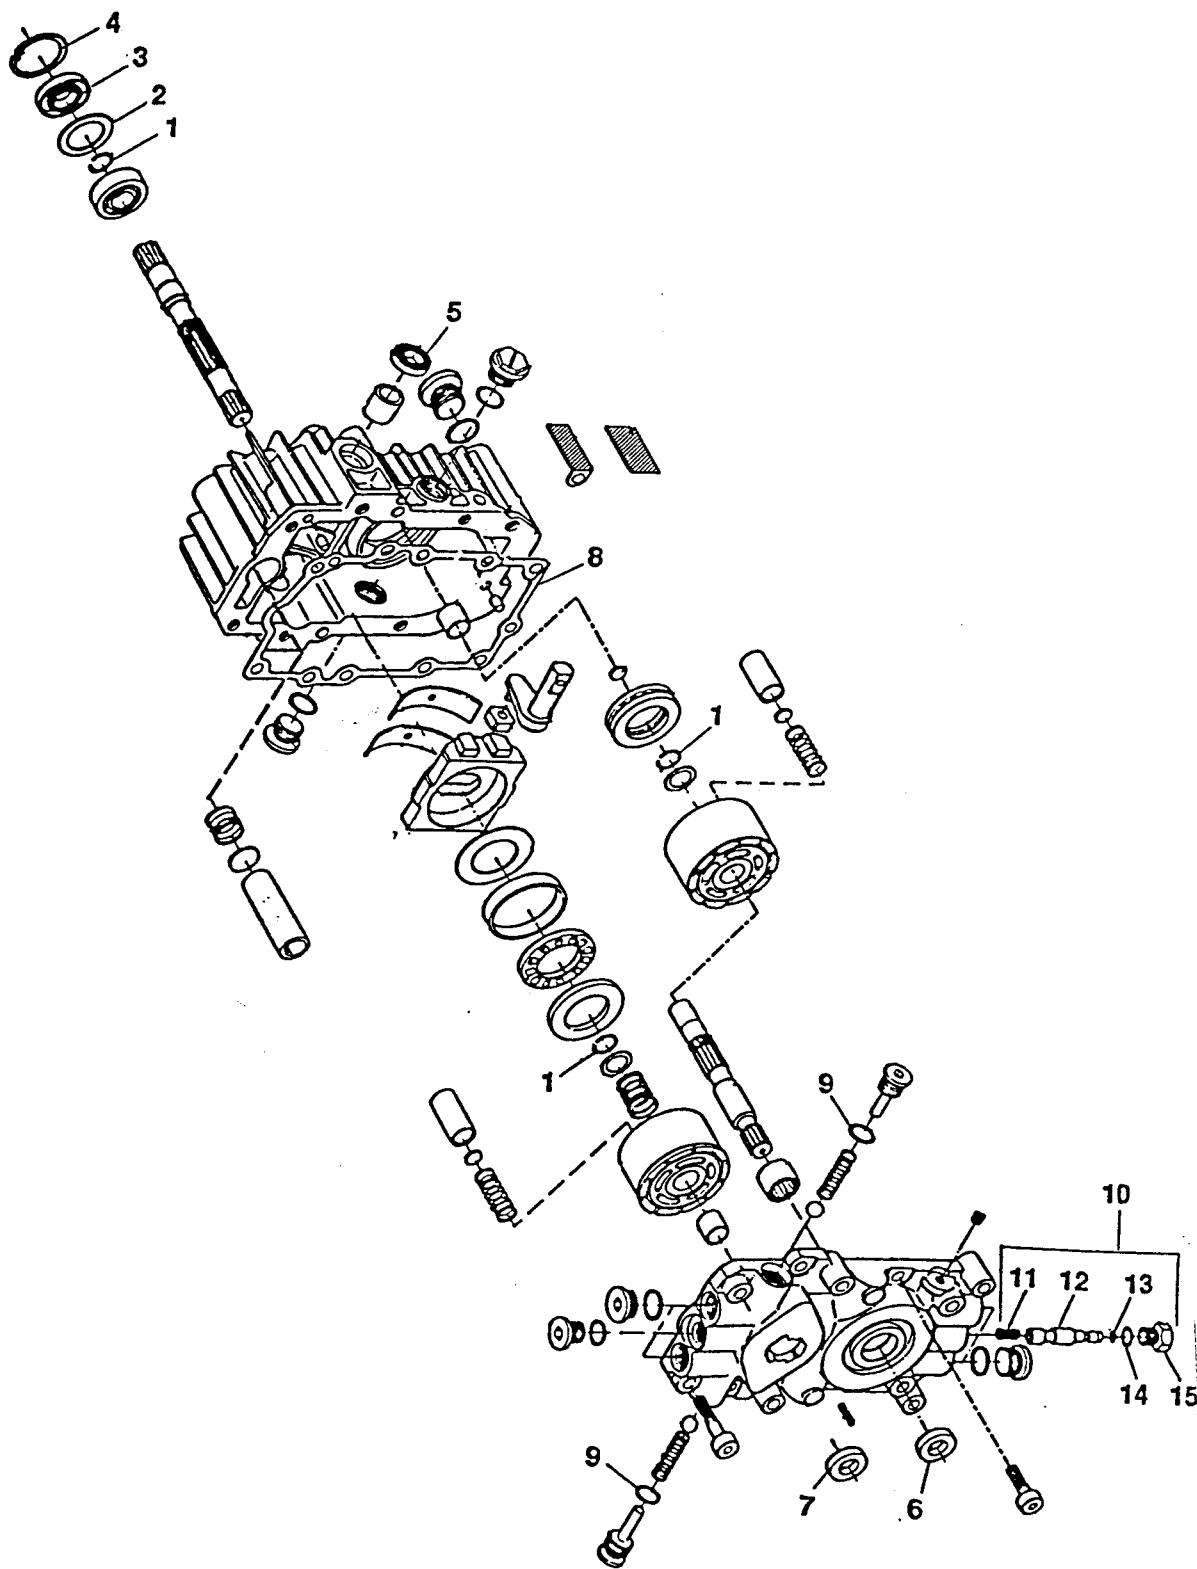

HYDRO-STATIC PUMP

HYDRO-STATIC PUMP

Key No.	Part No.	Description
+	310227	Hydro-Static Pump (Complete)
+	313306	Overhaul Seal Kit (Contains Key No's. 1 thru 9 , 13 and 14)
1		Ring-Retaining
2		Spacer
3		Seal - Lip
4		Ring-Retaining
5		Seal - Lip
6		Seal - Lip
7		Seal - Lip
8		Gasket - Center Section
9		O-Ring
10	313305	By - Pass Valve Kit - Complete (Contains Key No's. 11-15)
11		Spring - Helical Comp
12		By - Pass Spool
13		O - Ring
14		O - Ring
15		Plug - By - Pass

+ Not Shown