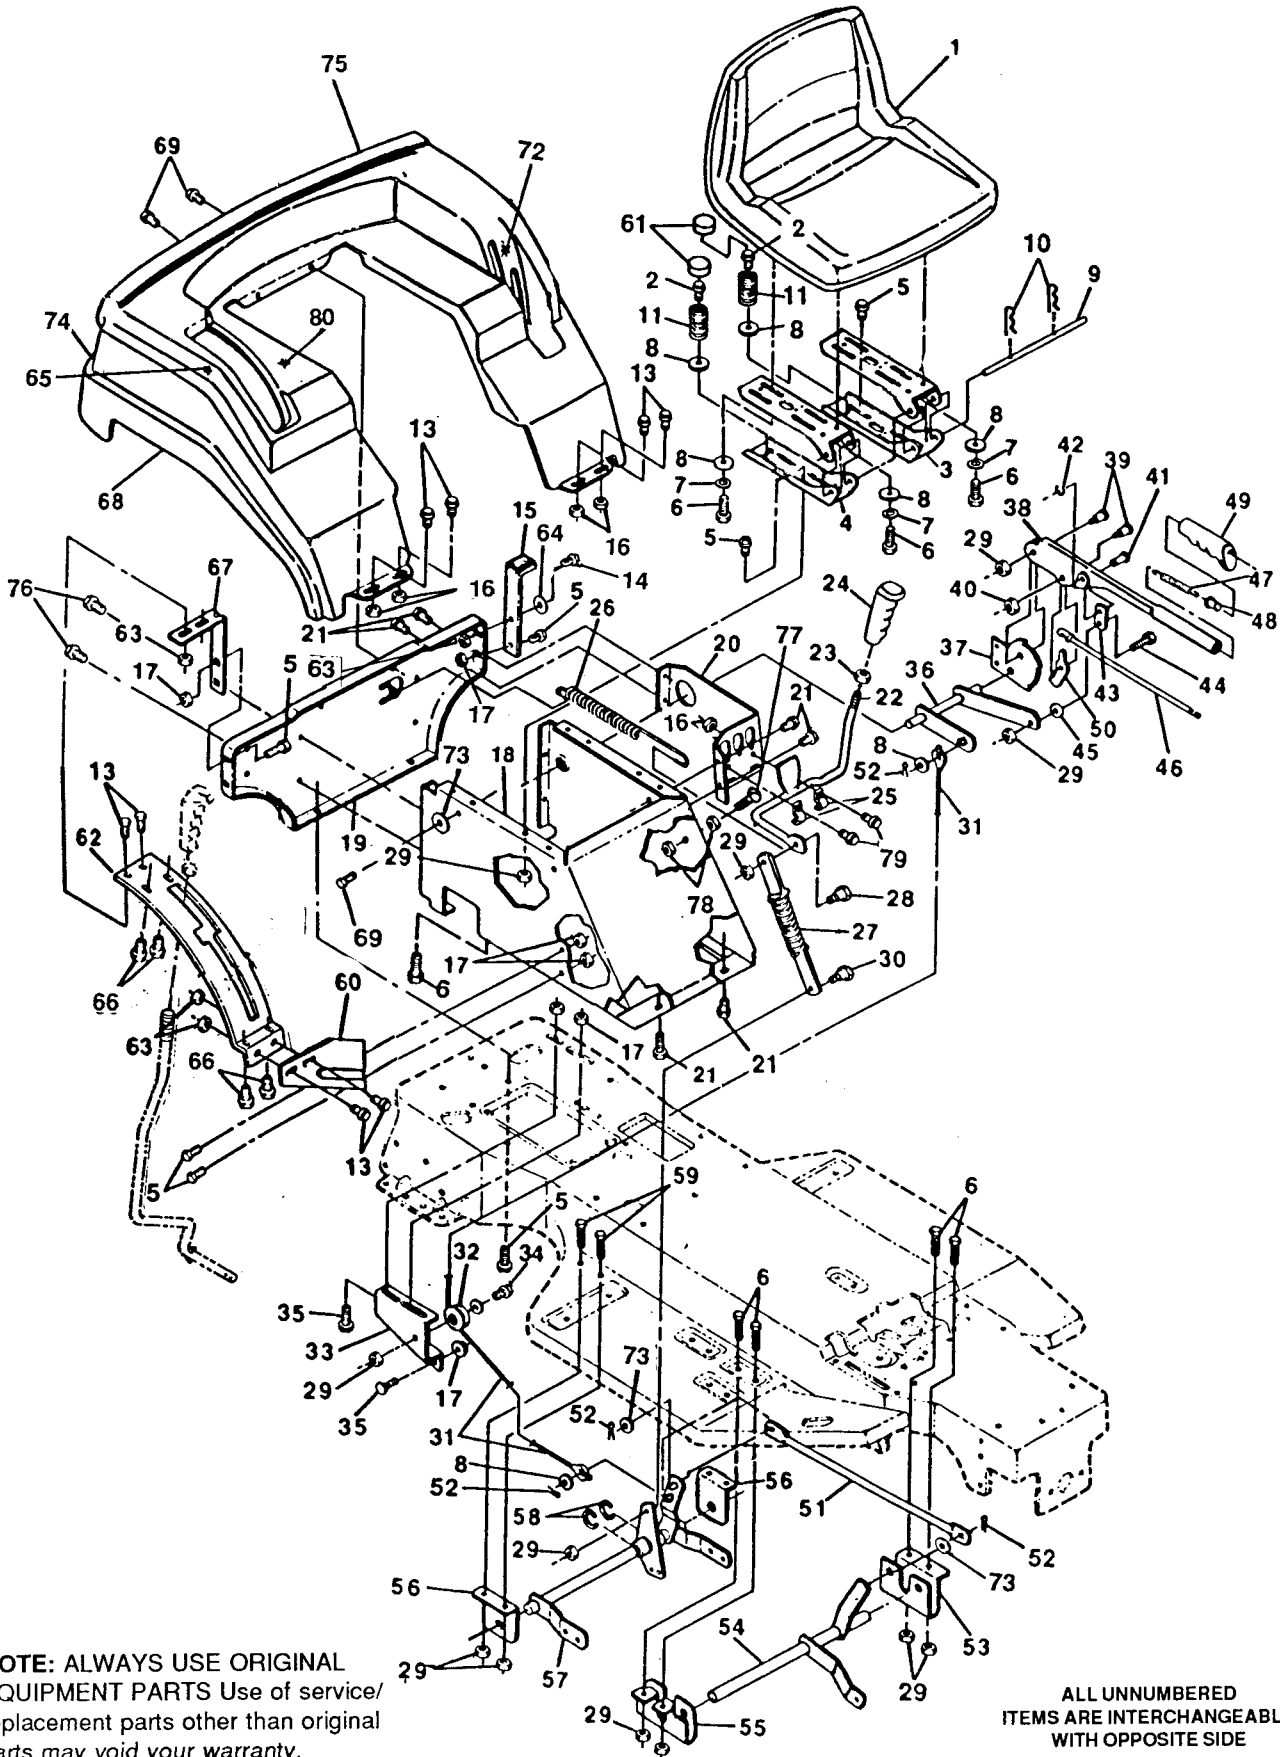

TRACTOR REPAIR PARTS

40" TRACTOR MODEL 4125H

NOTE: ALWAYS USE ORIGINAL EQUIPMENT PARTS Use of service/replacement parts other than original parts may void your warranty.

ALL UNNUMBERED ITEMS ARE INTERCHANGEABLE WITH OPPOSITE SIDE

TRACTOR REPAIR PARTS

40" TRACTOR MODEL 4125H

Key No.	Part No.	Description	Key No.	Part No.	Description
1	310384	Seat	45	45602	Washer
2	451814	Screw, 5/16-18 x 5/8 In.	46	58330	Actuator Rod
3	305991	Channel, Seat L. H.	47	58326	Spring, Height Adjust
4	304480	Channel, Seat R. H.	48	58325	Knob, Height Adjust
5	56030	Screw, Hx Hd, Wd Fl 5/16-18 x 3/4 In.	49	304730	Handle, Lift
6	122007	Screw, Hx Hd, 5/16-18 x 3/4 In.	50	301239	Pawl, Height Adjust
7	120638	Washer, Lock 5/16 In.	51	302380	Tie Rod
8	120393	Washer, Flat, 11/32 In.	52	121222	Cotter Pin
9	304481	Rod, Seat Support	53	308339	Bracket, L. H. Front Hanger
10	36368	Hair Pin, .073 Dia. x 1.13 In.	54	308345	Assembly, Front Lift Shaft
11	305520	Seat Spring	55	308340	Bracket, R. H. Front Hanger
12	1084	Washer, Flat, 9/32 In.	56	308343	Bracket, Hanger
13	180018	Screw, Hx Hd, 1/4-20 x 5/8 In.	57	308342	Assembly, Rear Lift Shaft
14	180020	Screw, 1/4-20 x 3/4 In.	58	36625	E-Ring
15	305379	Fender Support, L. H.	59	180075	Screw, Hx Hd, 5/16-18 x 5/8 In.
16	1502	Nut, Lock 1/4-20 Thd.	60	306293	Support, Shift Plate
17	55273	Nut, Hx, Wd Fl, Lk 5/16-18 Thd.	61	56907	Cover, Seat Spring
18	304475	Seat Support	62	315849	Quadrant
19	304476	Support, Fender & Seat	63	51335	Nut, Hx, Wd Fl Lk, 1/4-20 Thd.
20	302208	Bracket, Support Engage	64	120385	Washer, Flat
21	35497	Screw, Hx Wshr Hd Tap, 5/16-18 x 1/2 In.	65	310609	Decal, Speed Hydro
22	306391	Assembly, Engagement Rod	66	300302	Screw, Hx Hd, Tap #10 x 1/2 In.
23	120238	Nut, Hx Ctrlk, 1/2-13 Thd.	67	306399	Fender Support, R. H.
24	304729	Handle, Lift	68	316329	Fender
25	302197	Clip	69	995338	Screw, Hx, Wshr Hd, Tap 1/4-20 x 5/8 In.
26	305306	Spring, Tension	70	307763	Decal, Gear Shift, 6 Speed
27	304448	Assembly, Spring Cartridge	71	307764	Decal, Gear Shift, Neutral
28	305989	Shoulder Bolt, 7/16 In.	72	307770	Decal, Mower Deck Clutch ON/OFF /Deck Cutting Height
29	1498	Nut, Hx Ctrlk, 5/16-18 Thd.	73	274517	Washer, Flat, 13/32 In.
30	20507	Shoulder Bolt, 5/16-18 Thd.	74	316628	Decal, Hydrostatic
31	303227	Cable, Deck Lift	75	311724	Decal, Rear Fender
32	48306	Pulley	76	50634	Screw, Tap, 5/16-18 x 7/8 In.
33	303230	Assembly, Pulley Bracket	77	122188	Screw, Hx, 3/8-16 x 2-1/4 In.
34	305522	Shoulder Bolt, 5/16-18 Thd.	78	271190	Nut, Hx Keps, 3/8-16 Thd.
35	126211	Bolt, Carriage, 5/16-18 x 5/8 In.	79	180016	Screw, 1/4-20 x 1/2 In.
36	302205	Assembly, Upper Shaft	80	316698	Decal, Husqvarna, USA
37	302383	Quadrant	81	316768	Operator's Manual (Not Illustrated) English
38	9143	Lift Lever	82	316769	Operator's Manual (Not Illustrated) French
39	300171	Shoulder Bolt, 5/16-18 Thd.	83	316990	Parts Manual (Not Illustrated)
40	44108	Nut, Hx Wd Fl Lk 5/16-18 Thd.			
41	300310	Clevis Pin			
42	300311	E-Ring			
43	302357	Link			
44	36149	Shoulder Bolt, 5/16-18 Thd.