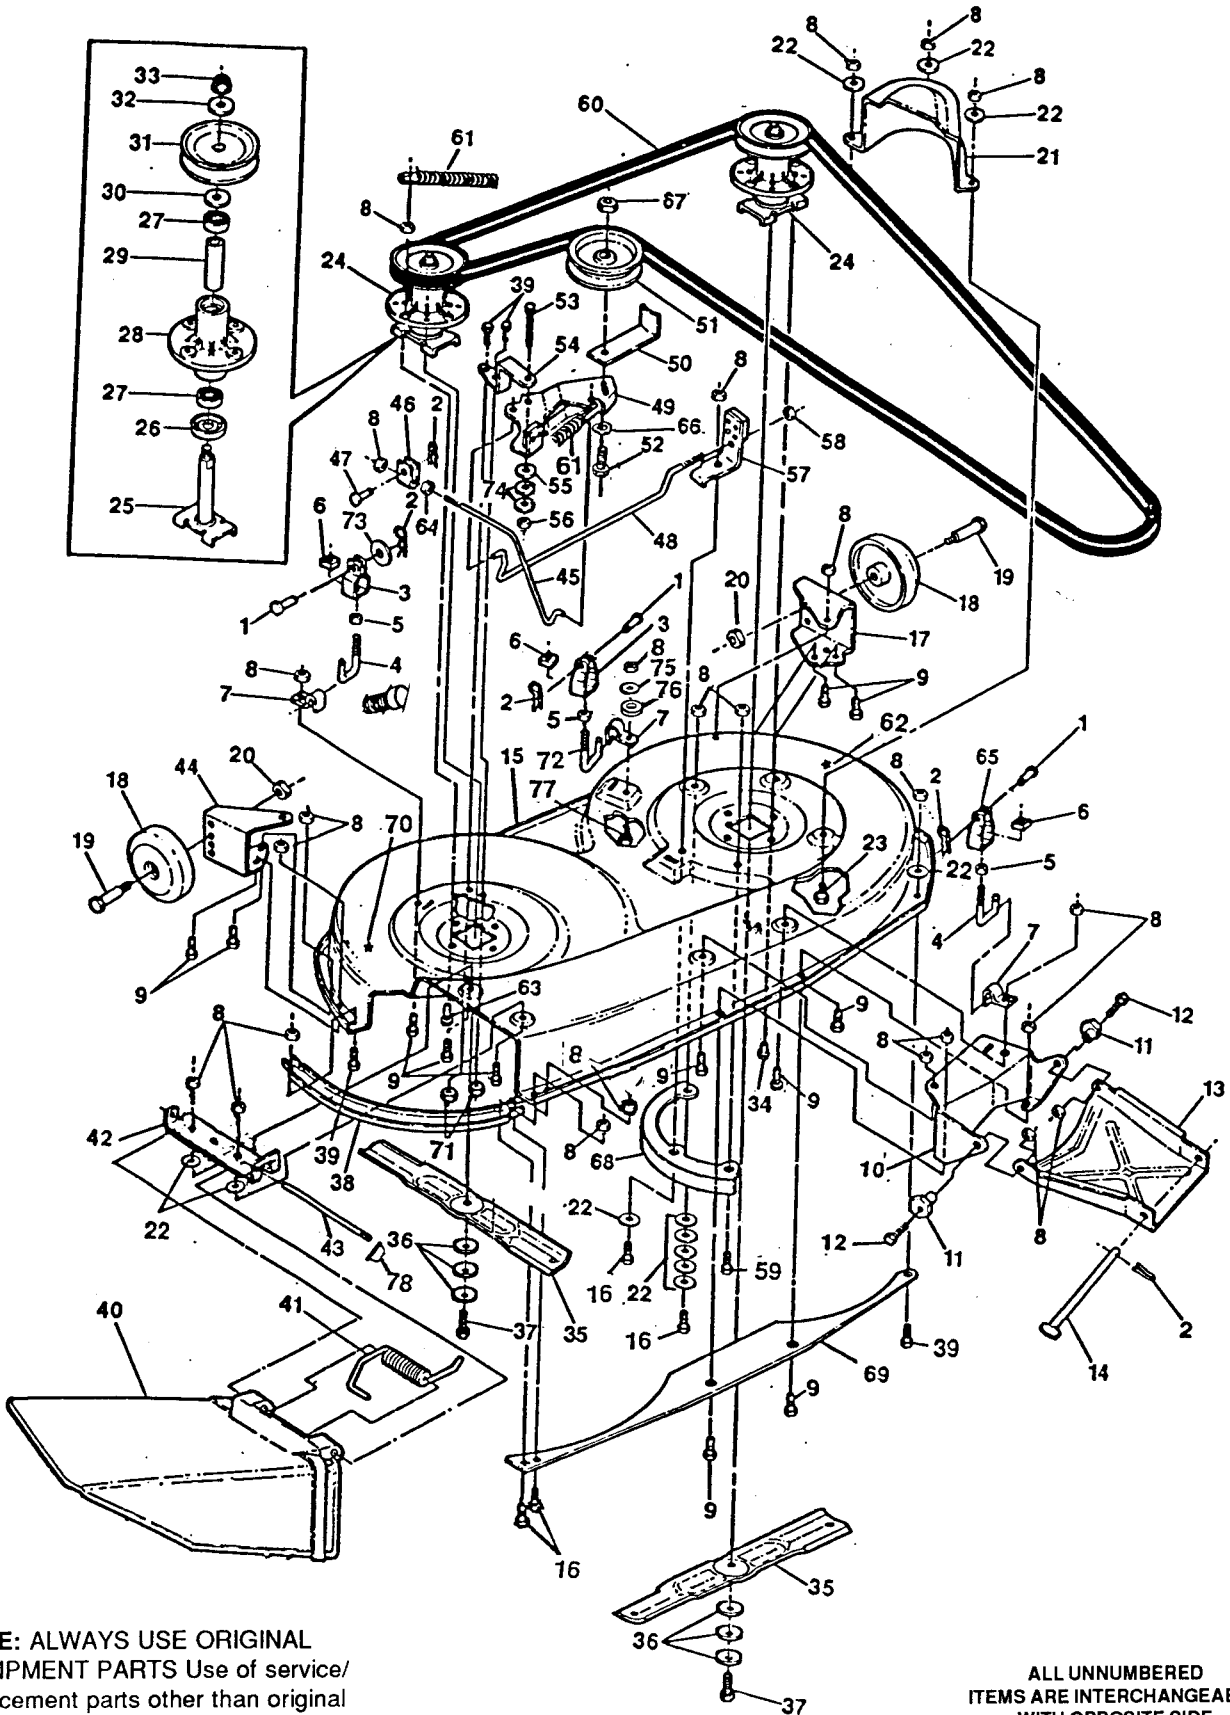

TRACTOR REPAIR PARTS

40" TRACTOR MODEL 4125H

NOTE: ALWAYS USE ORIGINAL EQUIPMENT PARTS Use of service/replacement parts other than original parts may void your warranty.

ALL UNNUMBERED ITEMS ARE INTERCHANGEABLE WITH OPPOSITE SIDE

TRACTOR REPAIR PARTS

40" TRACTOR MODEL 4125H

Key No.	Part No.	Description	Key No.	Part No.	Description
1	300317	Pin, Clevis	42	317017	Bracket, Chute Mount
2	56180	Hairpin, Cotter	43	304424	Rod, Chute
3	305283	Clevis	44	317018	Wheel Bracket, R. H.
4	309615	Lift Rod	45	303072	Clutch Rod
5	120238	Nut, Hx Jam 1/2-13 Thd.	46	305284	Clevis, Clutch
6	109527	Nut, Sq. 1/2-13 Thd.	47	49332	Pin, Clevis
7	302197	Clip	48	302714	Rod, Brake
8	1498	Nut, Hx, Lock 5/16-18 Thd.	49	304414	Idler Assembly
9	180075	Screw, Hx Hd, 5/16-18 x 1 In.			Includes the following parts:
10	312342	Bracket, Front		305298	Idler Arm
11	58247	Nut, Adjusting		306973	Brake Pad
12	122017	Screw, Hx Hd. 5/16-18 x 1 In.		41601	Rivet
13	311942	Channel, Draw Bar	50	300844	Belt Retainer
14	302963	Rod, Drawbar	51	310326	Idler Pulley
15	315788	Mower Deck	52	57325	Carriage Bolt, 3/8-16 x 2 In.
16	122007	Screw, Hx, 5/16-18 x 3/4 In.	53	304420	Shoulder Bolt, 3/8-16 x 3/4 In.
17	317041	Wheel Bracket, L. H.	54	312273	Idler Brace
18	302611	Wheel	55	996307	Washer, Flat
19	23763	Shoulder Bolt, 3/8-16 Thd.	56	45171	Nut, Hx, Wd Fl, 3/8-16 Thd.
20	1499	Nut, Hex, Ctrlk, 3/8-16 Thd.	57	304118	Brake Spring Assembly
21	302833	Belt Cover, Left Pulley	58	1502	Nut, Hx, Ctrlk, 1/4-20 Thd.
22	120393	Flatwasher, 11/32 In.	59	122027	Screw, Hx, 5/16-18 x 1-1/4 In.
23	120228	Screw, Hx Hd, 5/16-18 x 5/8 In.	60	48044	Belt, 82 In. Long
24	317705	Quill Assembly (Incl. Nos. 25-33)	61	35410	Spring
25	56425	Saddle & Shaft Assembly	62	68249	Decal, No Step
26	50616	Dust Shield	63	300345	Screw, Tap, 5/16-18 x 1-3/8 In.
27	1255	Bearing	64	120376	Nut, Hx, 5/16-18 Thd.
28	50702	Quill Housing	65	304443	Clevis
29	50818	Spacer Tube	66	120382	Washer, Split, Lock 3/8 In.
30	51449	Spacer	67	120377	Nut, Hx, 3/8-16 Thd.
31	313898	Pulley	68	306477	Baffle, Deck
32	56365	Washer	69	306478	Baffle, Deck Front
33	1282	Nut, Wd Fl, Lk 7/16-20 Thd.	70	68547	Decal, Danger
34	50634	Screw, Wshr Hd, 5/16-18 x 7/8"	71	44108	Nut, 5/16-18 Thd.
35	309070	Blade	72	312302	Lift Rod
36	2483	Washer, Spring	73	274517	Washer, Flat
37	39573	Screw, Hx Hd, 3/8-24 x 1 In.	74	996416	Washer, Flat
38	317039	Toe Guard	75	35214	Washer, Flat
39	180077	Screw, Hx Hd, 5/16-18 x 3/4 In.	76	50520	Spacer
40	304422	Chute Deflector	77	180079	Screw, 5/16-18 x 1 In.
41	305124	Spring	78	3535	Push Nut