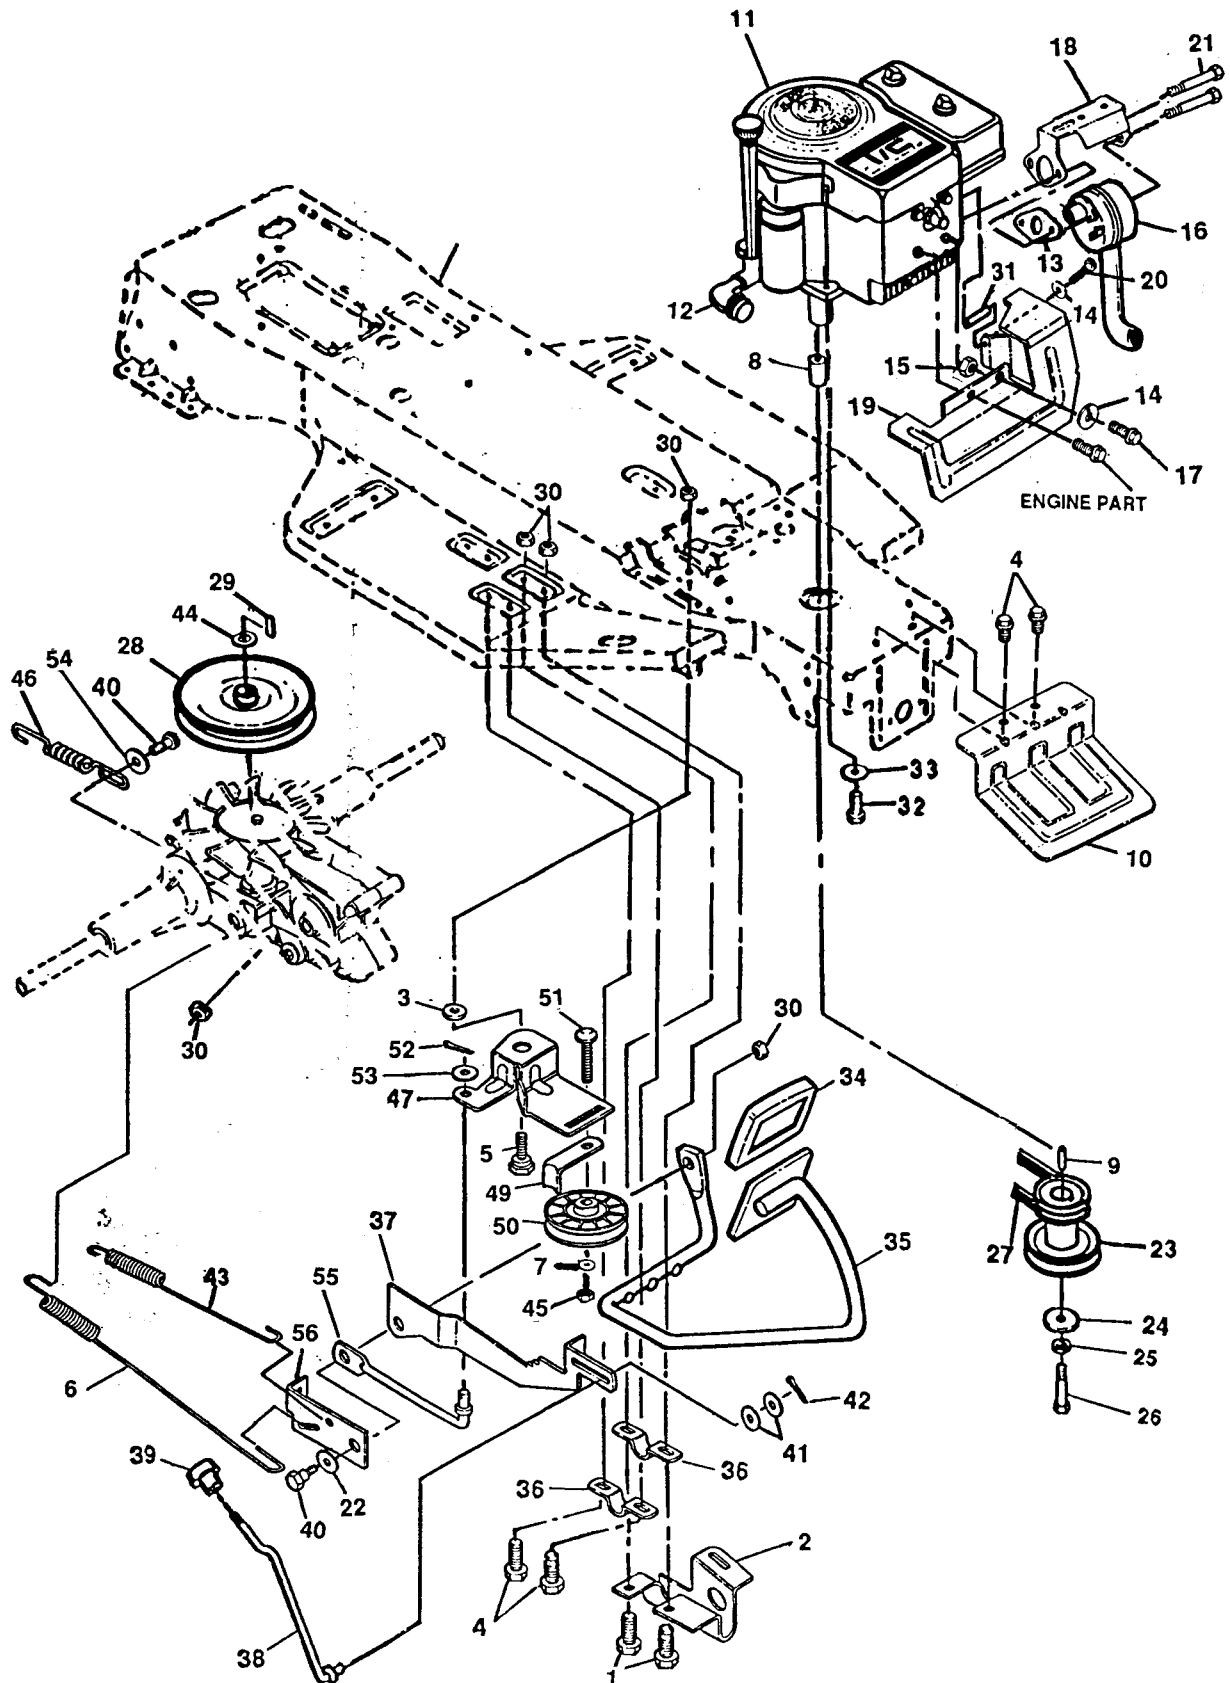

TRACTOR REPAIR PARTS

40" TRACTOR MODEL 4125H

TRACTOR REPAIR PARTS

40" TRACTOR MODEL 4125H

Key No.	Part No.	Description	Key No.	Part No.	Description
1	122007	Screw, 5/16-18 x 3/4 In.	38	304217	Rod, Parking Brake
2	308340	Front Hanger Bracket	39	304367	Knob, Parking Brake
3	45602	Flatwasher	40	310087	Shoulder Bolt, 5/16-18 Thd.
4	35497	Screw, Hx Hd, Wshr Tap, 5/16-18 x 1/2 In.	41	120385	Washer, 9/16 In.
5	310269	Shoulder Bolt, 5/16-18	42	121223	Cotter Pin
6	309935	Spring, Brake, Hydro	43	313660	Spring, Clutch
7	120382	Lockwasher	44	22053	Retaining Ring
8	304246	Spacer, Engine Pulley	45	120377	Nut, Flange, 3/8-16 Thd.
9	57791	Key, Square, 1/4	46	309935	Spring, Brake
10	311530	Deflector, Exhaust	47	314786	Arm, Idler
11		Engine 12.5 Horsepower B&S	48	310269	Shoulder Bolt, 3/8-16 Thd.
12	111316	Elbow, 90°, 3/8 In.	49	39659	Belt Retainer
13	46708	Gasket, Muffler	50	303031	Pulley
14	120380	Washer, Split Lock	51	45892	Carriage Bolt, 3/8-16 x 1-1/2 In.
15	120376	Nut, Hex 5/16-18 Thd.	52	36368	Hair Pin
16	310284	Muffler, Round 5" Diameter	53	120394	Flatwasher, 13/32 In.
17	300314	Screw, Wa Tap, 1/4-20 x 7/8 In.	54	308188	Flatwasher
18	305409	Heat Shield, Carburetor	55	314738	Clutch Rod
19	310340	Heat Shield, Engine	56	310259	Brake Bracket, Neutral
20	189293	Screw, Hex Hd, 1/4-20 x 3-1/2 In.			
21	305407	Bolt, Shoulder, 5/16-18 x 4-1/3 In.			
22	30289	Wave Washer			
23	313546	Pulley, Engine			
24	56431	Washer, Pilot			
25	120383	Washer, Split, Lock 7/8 In.			
26	428644	Screw, Hx Hd, 7/16-20 X 5 In.			
27	310275	V-Belt			
28	303109	Pulley			
29	3021	Key, Woodruff, #606			
30	1498	Nut, Hex, Ctrlk, 5/16-18 Thd.			
31	310292	Spacer, Heat Shields			
32	50947	Screw, Hex Hd Tap, 3/8-16 x 1-1/4 In.			
33	138489	Washer, 3/8 In.			
34	304490	Pad, Clutch/Brake, Molded			
35	310258	Assembly, Clutch/Brake Arm			
36	313271	Bracket, Clutch/Brake Arm			
37	310260	Lever, Park Brake