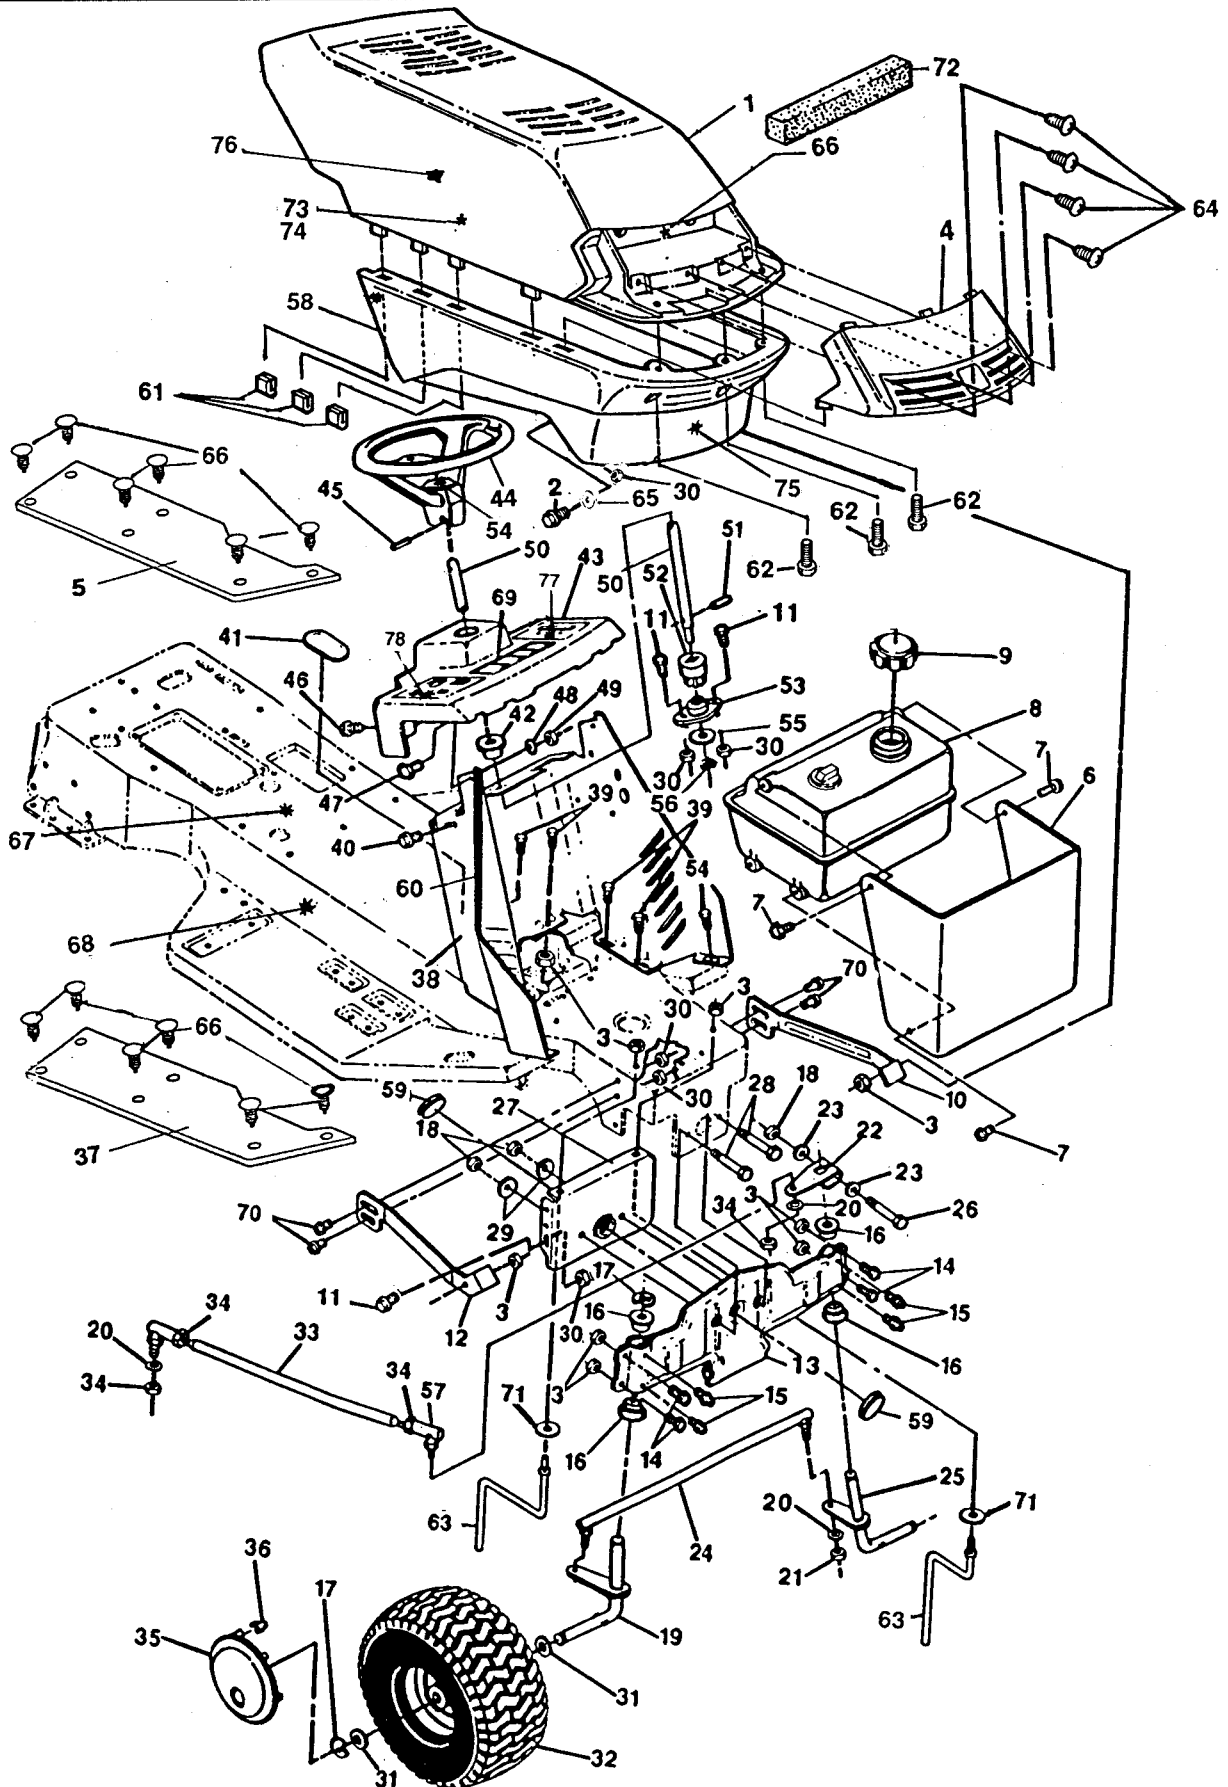

TRACTOR REPAIR PARTS

40" TRACTOR MODEL 4125H

TRACTOR REPAIR PARTS

40" TRACTOR MODEL 4125H

Key No.	Part No.	Description	Key No.	Part No.	Description
1	310577	Hood	41	305280	Cover
2	25086	Shoulder Bolt, 5/16-18 Thd.	42	303228	Bushing, Upper Steering
3	1498	Nut, Hx, Ctrlk, 5/16-18 Thd.	43	307453	Dash, Upper
4	306858	Lens, Headlight	44	303132	Steering Wheel
5	314889	Assembly, Foot Pad L. H.	45	456378	Pin, , Spring, 1/4 x 2 In.
6	307437	Heat Shield, Gas Tank	46	305850	Screw, Tap, 1/4-20 x 1/2 In.
7	300303	Screw, Hx Hd, Plastiite 1/4 Dia. x 3/4 In.	47	120854	Screw, Hx Hd, 1/4-20 x 5/8 In.
8	305820	Tank, Gas 1.5 Gal W/Sensor	48	120392	Washer, Flat, 9/32 In.
	305804	Low Fuel Sensor	49	1502	Nut, Hx, Ctrlk, 1/4-20 Thd.
9	12501	Cap, Fuel	50	302307	Shaft, Steering
10	309461	Bracket, Hood L. H.	51	302524	Pin, Dowel
11	56030	Screw, Hx Hd, Wd Fl 5/16-18 x 3/4 In.	52	302314	Pinion, Steering
12	309460	Bracket, Hood R. H.	53	302498	Bearing, Flange
13	310670	Front Axle W/Bearings	54	311728	Decal, Gunsight clear, Steering Wheel
14	180075	Screw, Hx Hd, 5/16-18 x 5/8 In.	55	2968	Washer, Flat, 1/2 In.
15	706	Grease Fitting	56	20864	E-Ring
16	302303	Bearing, Spindle	57	57158	Ball, Joint, 3/8 Thd.
17	36625	E-Ring	58	306856	Grille
18	1499	Nut, Hx, Ctrlk, 3/8-16 Thd.	59	307112	Plug, Front Axle
19	305340	Spindle, R. H.	60	47453	Edging, Wide, 18 (dash)
20	120382	Washer, Split, Lock 3/8 In.	61	306857	Clip, Hood Trim
21	120369	Nut, Hx, 3/8-24 Thd.	62	300302	Screw, #10 x 1/2 In.
22	317019	Steering Arm, Upper	63	300440	Belt Guide
23	996416	Washer, Flat, 25/64 In.	64	312085	Screw, #4-24 x 1/2
24	300328	Assembly, Tie Rod	65	120396	Washer, Flat
25	305339	Spindle, L.H.	66	311087	Ratchet Fastener
26	180134	Screw, Hx Hd, 3/8-16 x 2-1/2 In.	67	307772	Decal, Operating Instructions,
27	306103	Support Bracket, Front Axle	68	311730	Decal, Wheel 4 Steer, LH & RH
28	122207	Screw, Hx Hd, 3/8-16 x 3 In.	69	307409	Decal, Dash
29	2483	Washer, Spring	70	53652	Screw, Hex Wd Fl, 5/16-18 x 3/4 In.
30	55273	Nut, Hx, Wd Fl Lk 5/16-18 Thd.	71	138538	Washer, Internal Tooth
31	642	Washer, Flat, 3/4 In.	72	308115	Hood, Foam Baffle
32	*	Wheel & Tire Assembly, Front	73	316634	Decal, Pin Stripe, RH
	301140	Tire, Rear	74	316635	Decal, Pin Stripe, LH
	312739	Wheel	75	311729	Decal, Gunsight Clear Back
	24167	Valve Stem	76	311724	Decal, Hood
	314416	Bearing	77	316988	Decal, Dash L. H.
33	302908	Drag Link	78	315999	Decal, Dash R. H.
34	124925	Nut, Hx, Jam, 3/8-24 Thd.			
35	306569	Hubcap, Front			
36	306669	Clip, Hubcap			
37	314888	Assembly, Foot Pad R. H.			
38	304702	Dash, Lower			
39	45263	Screw, Tap, 5/16-18 x 3/8 In.			
40	995346	Screw, Self-Tap, 1/4-20 x 1/2 In.			

*Order Parts Individually