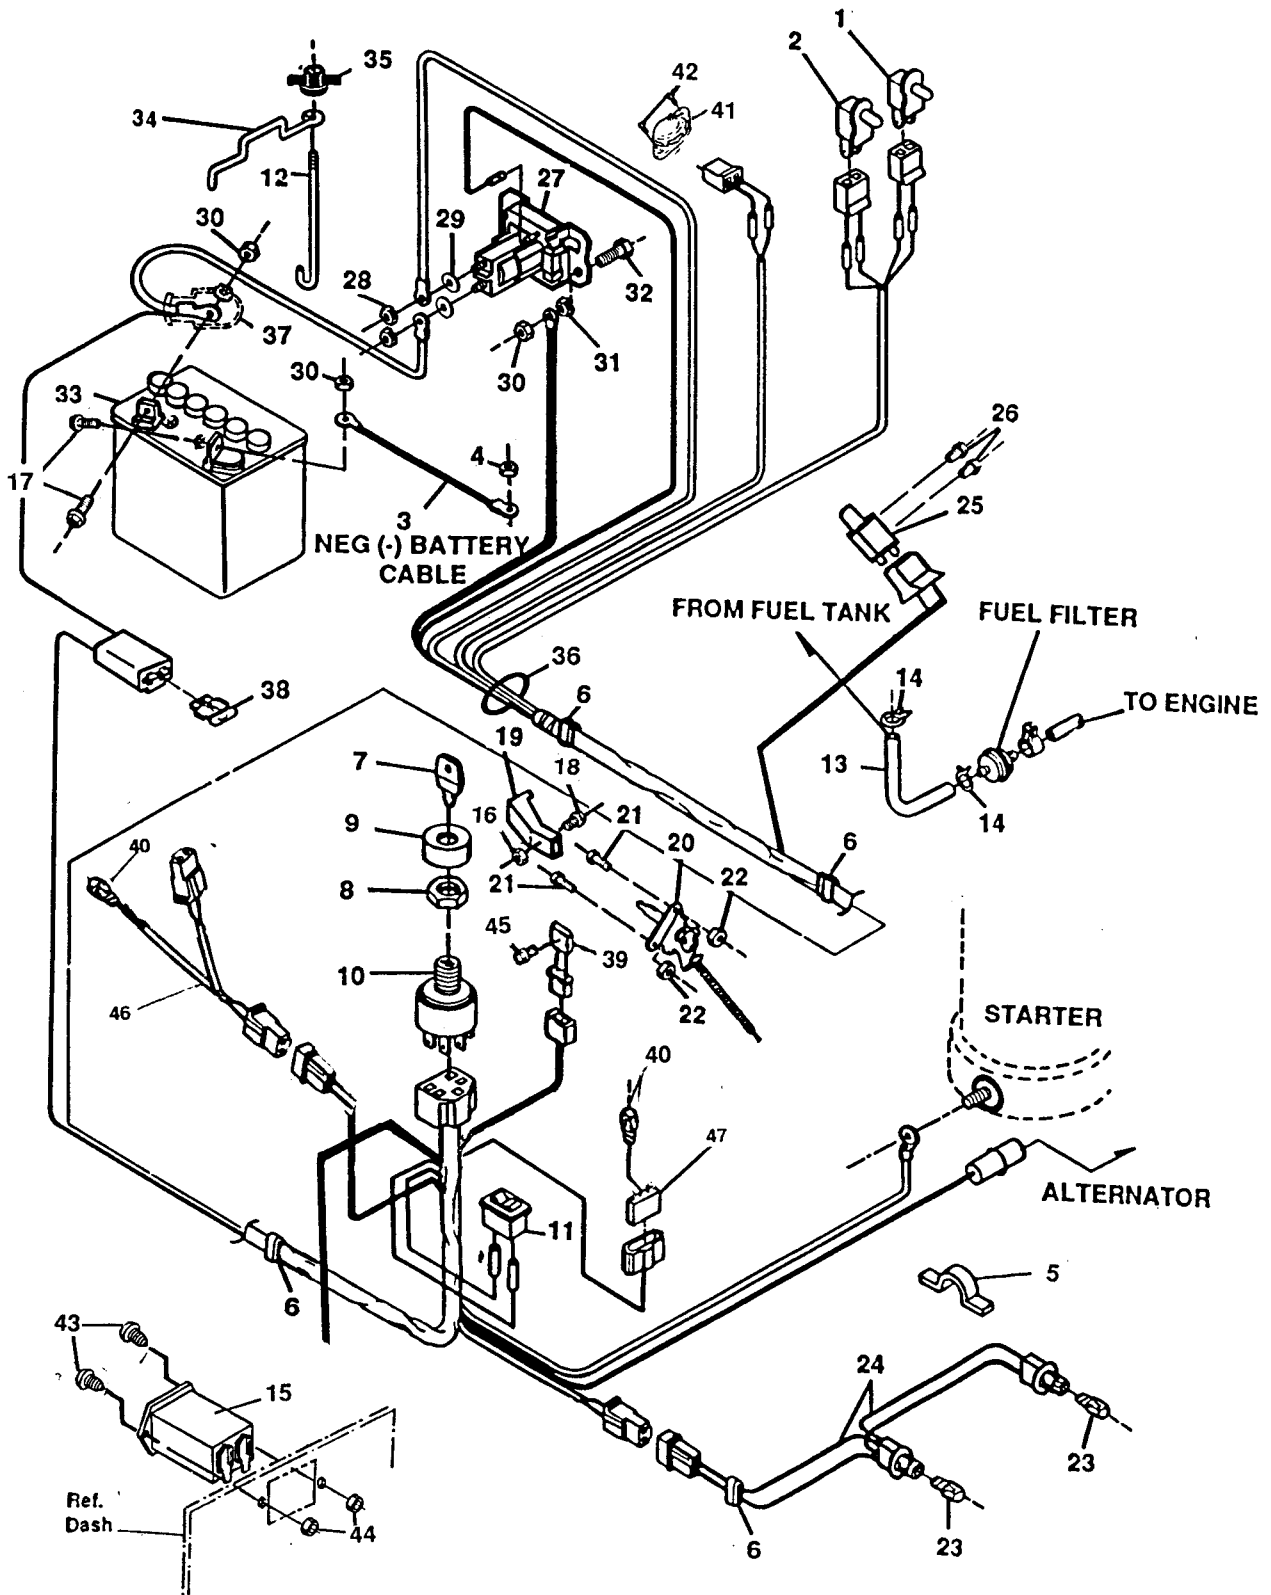

TRACTOR REPAIR PARTS

40" TRACTOR MODEL 4125H

NOTE: ALWAYS USE ORIGINAL EQUIPMENT PARTS Use of service/ replacement parts other than original parts may void your warranty.

ALL UNNUMBERED ITEMS ARE INTERCHANGEABLE WITH OPPOSITE SIDE

TRACTOR REPAIR PARTS

40" TRACTOR MODEL 4125H

Key No.	Part No.	Description	Key No.	Part No.	Description
1	308187	Seat Switch	27	53716	Solenoid
2	12553	Deck Safety Switch	28	120368	Nut, Hx 5/16-24 Thd.
3	55511	Cable, Battery, Negative	29	138485	Washer, Lock 5/16 In.
4	271184	Nut, Hx, Keps, 5/16-18 Thd.	30	271172	Nut, Hx, Keps, 1/4-20 Thd.
5	41482	Press Clip	31	1502	Nut, Hx, Ctrlk, 1/4-20 Thd.
6	57444	Tie Cable	32	187745	Screw, 1/4-20 X 3/4 In.
7	300626	Key, Ignition Switch	33	302257	Battery
8	300193	Nut, Switch	34	302912	Bracket, Battery Hold-Down
9	300194	Boot, Switch	35	310067	Wingnut
10	305720	Switch, Ignition	36	315691	Wiring Harness
11	300334	Switch, Light	37	308201	Boot, Rubber (Battery Cable)
12	57551	Rod, Battery Hold-Down	38	302031	Fuse, 15A-32V
13	47452	Gas Line, 13-1/2" (cut to length)	39	307056	Low Voltage Sensor
14	47345	Clamp, Gas Line	40	57769	Bulb Indicator
15	304739	Minature Hour Meter	41	57547	Seat Switch
16	120622	Nut, Hex, #8-32 Thd.	42	160505	Screw, 1/4-20 x .38
17	120854	Screw, 1/4-20 x .63	43	308347	Screw, #6-32 x 1/2 In.
18	159585	Screw, Ph Pn, #8-32 x 3/8 In.	44	271482	Nut, #6-32 Thd.
19	304439	Knob, Throttle Control	45	300302	Screw, Plastite
20	315716	Throttle Control	46	305778	Low Fuel Wire
21	159943	Screw, #10-24 X 5/8 In.	47	305702	Lamp holder 4 Pin
22	308459	Nut, Hx, Nylon Lock, #10-24 Thd.			
23	52572	Bulb Headlamp			
24	303064	Assembly, Light Wire			
25	57476	Switch			
26	57220	Screw, Pn Hd, Tap #12 x 1/2 In.