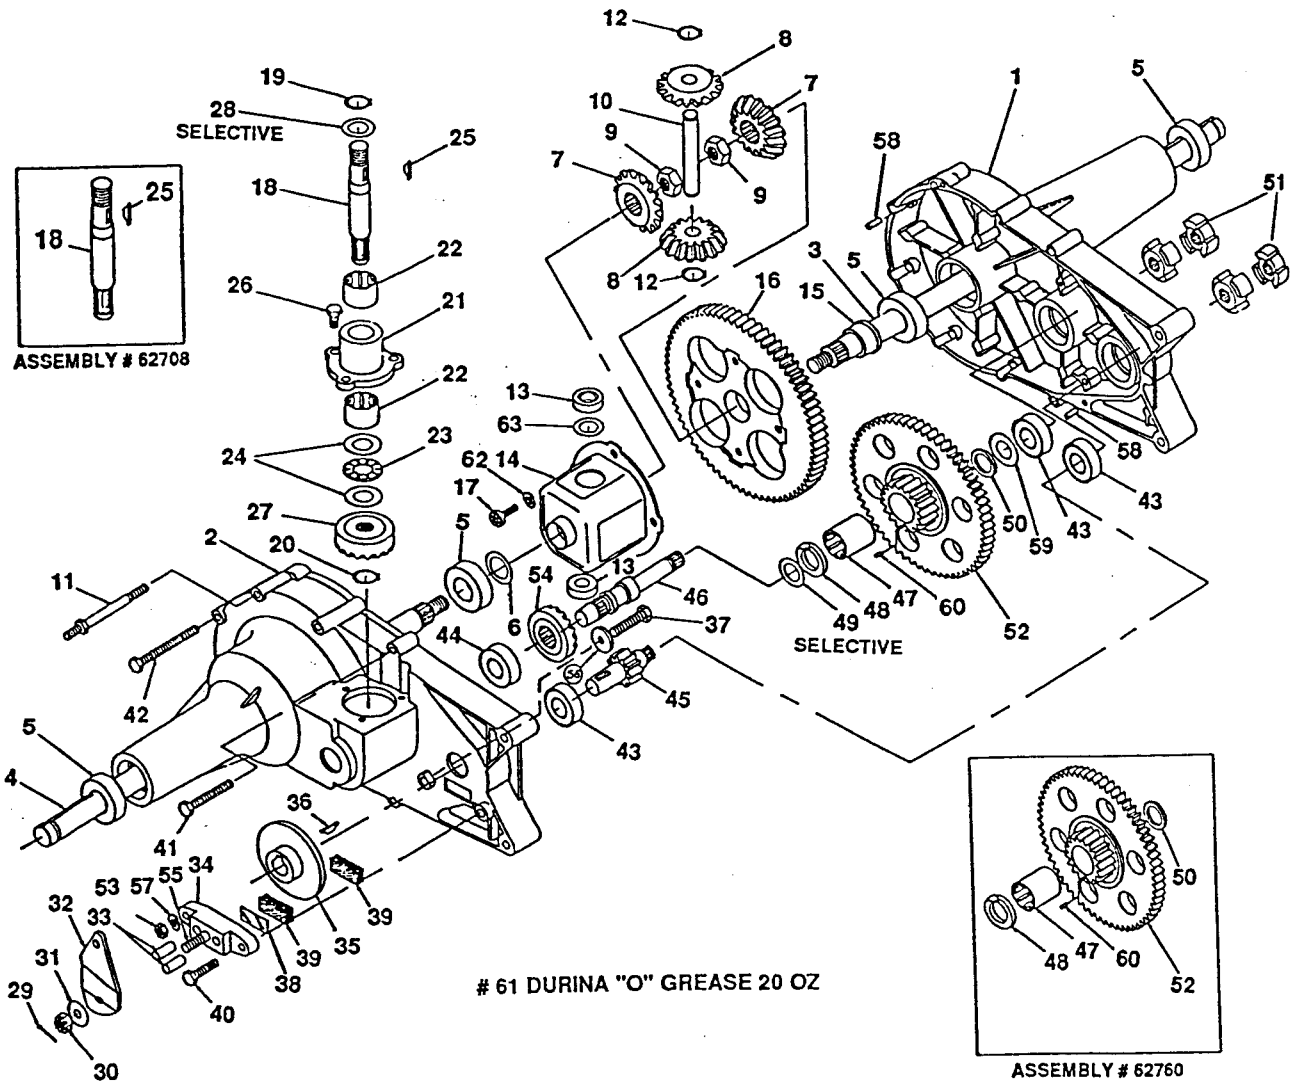

AGRI-FAB HYDROSTATIC TRANSAXLE

AGRI-FAB HYDROSTATIC TRANSAXLE

REF	PART NO	QTY	DESCRIPTION
1	44077	1	HOUSING HALF LH
2	44076	1	HOUSING HALF RH
3	44273	1	AXLE LH 3/4"
4	44272	1	AXLE RH 3/4"
5	44121	4	BEARING, BALL
6	44008	1	WASHER, FLAT 3/4ID X 1-1/8 OD X .030 THK
7	44096	2	GEAR, MITER
8	44097	2	GEAR, MITER
9	44133	2	NUT, HEX JAM W/PATCH 1/2-20
10	44089	1	SHAFT, CROSS
11	44271	2	SCREW/STUD
12	44146	2	SNAP RING
13	44128	2	BEARING, THRUST
14	62590	1	HOUSING ASSY, DIFFERENTIAL
15	44129	1	BEARING, FLANGE
16	44095	1	GEAR, DIFFERENTIAL 72 TOOTH
17	44126	4	BOLT, TORX HEAD 1/4-28 X 5/8" LG.
18	44104	1	SHAFT, INPUT
19	44145	1	SNAP, RING
20	44144	1	RETAINING RING 7/16" DIA. EXT.
21	44081	1	HOUSING, INPUT BEARING
22	44099	2	BEARING, NEEDLE
23	44139	1	BEARING, THRUST
24	44109	2	WASHER, FLAT 5/8 ID X 1-1/8 OD X .030 THK
25	44136	1	KEY, HI-PRO 3/32 X 5/8 DIA.
26	44122	3	SCREW, HEX W/PATCH 1/4-20 X 3/4 LONG
27	44078	1	GEAR, INPUT PINION 17 TOOTH
28	44371	1	WASHER, FLAT .62 ID X 1.0 OD X .050 THK
-	44110	AR	WASHER, FLAT .62 ID X 1.125 OD X .060 THK
-	44151	AR	WASHER, FLAT .62 ID X 1.0 OD X .040 THK
29	44101	1	PIN, COTTER
30	44142	1	NUT, CASTLE 5/16-24
31	44130	1	WASHER, FLAT .343 ID X .88 OD X .062 THK
32	44094	1	ARM, BRAKE ACTUATOR
33	44127	2	PIN, BRAKE ACTUATING
34	44092	1	BRAKE, YOKE
35	44090	1	DISC, BRAKE
36	44143	1	KEY, HI-PRO 3/16 X 5/8" DIA.
37	44277	1	SCREW HEX 1/4-20 X 1.50 LONG
38	44134	1	PLATE, PUCK
39	44132	2	PUCK, BRAKE
40	44433	1	SCREW, HEX W/PATCH 1/4-20 X 1.00 LG
41	44123	2	SCREW, HEX SELF-TAP 1/4-20 X 2.00 LG.
42	44124	4	SCREW, HEX SELF-TAP 1/4-20 X 3.00 LG.
43	44147	3	BEARING, BALL
44	44232	1	BEARING, BALL
45	44083	1	SHAFT, PINION W/11 TOOTH GEAR
46	44080	1	SHAFT, DRIVE
47	44342	1	BEARING, NEEDLE
48	44343	1	BRONZE THRUST BRG 5/8 ID X 1-1/4 OD X 7/64 THK
49	44151	1	WASHER, FLAT .62 ID X 1.0 OD X .040 THK
-	44371	AR	WASHER, FLAT .62 ID X 1.0 OD X .050 THK
50	44394	1	SEAL, GREASE
51	44084	4	COUPLING
52	44523	1	GEAR, 60 AND 17 TOOTH
53	43178	1	NUT, HEX 1/4-20
54	44079	1	GEAR, DRIVE PINION 17 T.
55	44138	1	BOLT, SQUARE HEAD
56	44278	1	WASHER, 15/16 OD X .265 ID X .125 THK
57	43177	1	WASHER, 1/4" SPRING LOCK
58	44269	2	PIN, ROLL 3/16" DIA X 1/2" LG.
59	44125	1	WASHER, FLAT .62 ID X 1.0 OD X .030 THK
60	44346	1	PIN, DOWEL 3/32 X 1/4
61	44098	20	SHELL DURINA-O GREASE)20 OZ.)
62	44504	4	WASHER, HD SPRG LOCK 1/4" (YELLOW DI-CHROM)
63	44137	1	WASHER, FLAT .50 ID X 1.0 OD X .020 THK
	44421	AR	WASHER, FLAT .50 ID X 1.0 OD X .030 THK
	44499	1	SERVICE MANUAL

IMPORTANT

Replacement parts must
be obtained from
AGRI-FAB
303 W. Raymond St.
Sullivan IL. 61951
(217) 728-8388 or Contact
one of their authorized
representatives