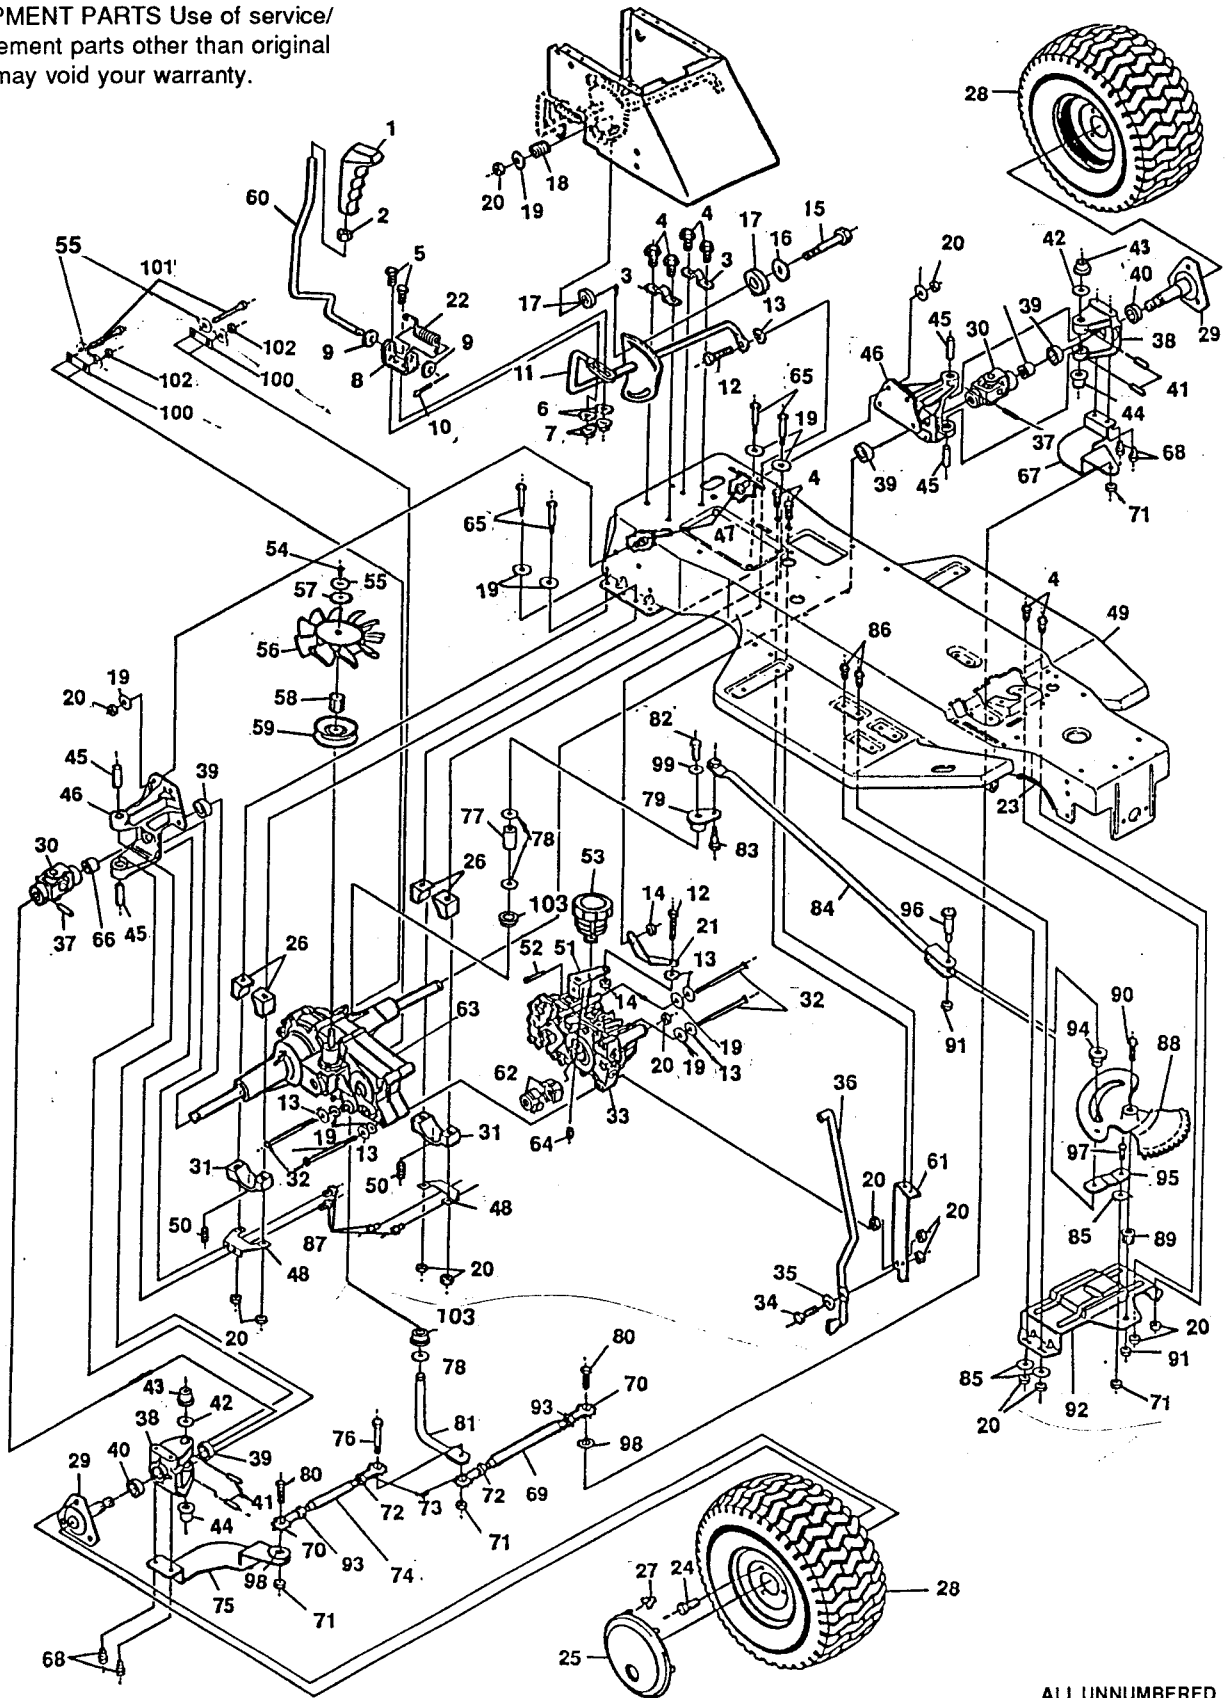

TRACTOR REPAIR PARTS

40" TRACTOR MODEL 4125H

NOTE: ALWAYS USE ORIGINAL EQUIPMENT PARTS Use of service/replacement parts other than original parts may void your warranty.

ALL UNNUMBERED
ITEMS ARE INTERCHANGEABLE
WITH OPPOSITE SIDE

TRACTOR REPAIR PARTS

40" TRACTOR MODEL 4125H

Key No.	Part No.	Description
1	304729	Handle, Deck Engage Lever
2	120238	Nut, 1/4-13
3	313271	Bracket, Clutch/Brake Arm
4	35497	Screw, 5/16-18 x 1/2 In.
5	180018	Screw, 1/4-20 x .62 In.
6	120392	Flatwasher
7	51335	Nut, 1/4-20
8	310356	Bracket, Shift
9	71073	Washer, Flat
10	121222	Pin, Cotter
11	310806	Shift Rod Assembly
12	122145	Screw, 3/8-16 x 1-1/4 In.
13	120638	Washer
14	1499	Nut, 3/8-16 Thd.
15	122065	Screw, 5/16-18 x 2 In.
16	845	Washer, Flat
17	49922	Washer, Friction
18	29170	Spring
19	120393	Washer, Flat
20	1498	Nut, 5/16-18 Thd.
21	310204	Shift Link
22	310336	Spring, Torsion
23	47453	Trim
24	123418	Screw, Hx Hd, 1/2-20 x 1/2 In.
25	306570	Hubcap, 8 In.
26	310813	Mounting Block
27	306669	Clip, Hubcap
28	*	Tire
	58276	Wheel
	24167	Valve System
29	315264	Hub Assembly
30	12290	U-Joint Assembly
31	310187	Mounting Block
32	189299	Screw, 5/16-18 x 4-1/2 In.
33	310227	Hydrostatic Pump
34	310088	Shoulder Bolt, 5/16-18 Thd.
35	2483	Washer
36	310261	Rod- Relief Valve
37	36311	Pin, Grooved, 1/4 x 1 1/2 In.
38	315267	Bracket, Steering Pivot, Outer
39	12325	Bearing
40	315268	Bearing
41	456722	Pin, Spring 1/4 x 1 1/2 In.
42	21682	Washer, Flat
43	12288	Bushing, Shouldered
44	12321	Bushing, Shouldered
45	12289	Pin, Steering Hinge
46	12485	Bracket, Steering Pivot, Inner
47	122017	Screw, Hx Hd, 5/16-18 x 1 In.
48	313644	Bracket, Transaxle Mounting
49	315823	Main Frame
50	140880	Screw, #10-32 x 1/4 In.
51	310180	Armspeed Control

Key No.	Part No.	Description
52	456652	Pin, Spring
53	310786	Reservoir, Hydro
54	180016	Screw, 1/4-20 x 1/2 In.
55	120380	Washer, Split Lock
56	308523	Fan
57	57626	Washer, Flat
58	310094	Nut, Pulley 1/2-20 and 1/4-20
59	310098	Pulley, Assy. Hydro
60	310264	Shift Rod
61	310179	Stabilizer Bracket
62		Coupling (not a service part)
63	Transaxle	Contact nearest dealer
64	102570	Set Screw
65	180112	Screw, 5/16-18 x 2.75 In.
66	304123	Spacer
67	306218	Arm, Rear Wheel Steer, L. H.
68	39728	Screw, Self-Tap 3/8-16 x 3/4 In.
69	313642	Tie Rod, L.H.
70	308384	Tie Rod End, L. H.
71	412349	Nut, Hex, Ctrlk, 3/8-24
72	124925	Nut, Hex Jam, 3/8-24
73	304260	Rod End
74	313643	Tie Rod End, R. H.
75	306217	Arm, Rear Wheel Steer, R. H.
76	181646	Screw, 3/8-24 x 1 3/4 In.
77	313641	Spacer
78	25177	Washer, Lat 49/64 In.
79	308719	Steering Pivot
80	181639	Screw, 3/8-24 x 1 1/4 In.
81	313649	Shaft, Steering Pivot
82	421051	Screw 5/16-24 x 1 In.
83	12319	Bolt, Shoulder 3/8-24
84	313639	Rod Assembly, Rear Wheel Steer
85	446363	Washer, Flat 3/8 In.
86	35498	Screw, Self-Tap 5/16-18 x 3/8 In.
87	451814	Screw, Self-Tap 5/16-18 x 5/8 In.
88	302877	Assembly Sector Gear
89	302878	Bushing, Sector Gear
90	304296	Screw, 1/2-20 x 2 3/8 In.
91	274654	Nut, Hx, Ctrlk 1/2-20
92	308341	Plate, 4-Wheel Steer Pivot
93	308399	Nut, Jam 3/8-24
94	304116	Cam Yoke Roller
95	302594	Arm, Roller Swing
96	304122	Shoulder Bolt, Cam Roller
97	302588	Shoulder Bolt, Cam Follower Arm Pivot
98	120382	Washer, Split Lock
99	45602	Washer Flat
100	314511	Bracket, Rear Pivot
101	180020	Screw 1/4-20 x .75 In
102	120375	Nut 1/4-20
103	302303	Bearing Spindle

*Order Parts Individually