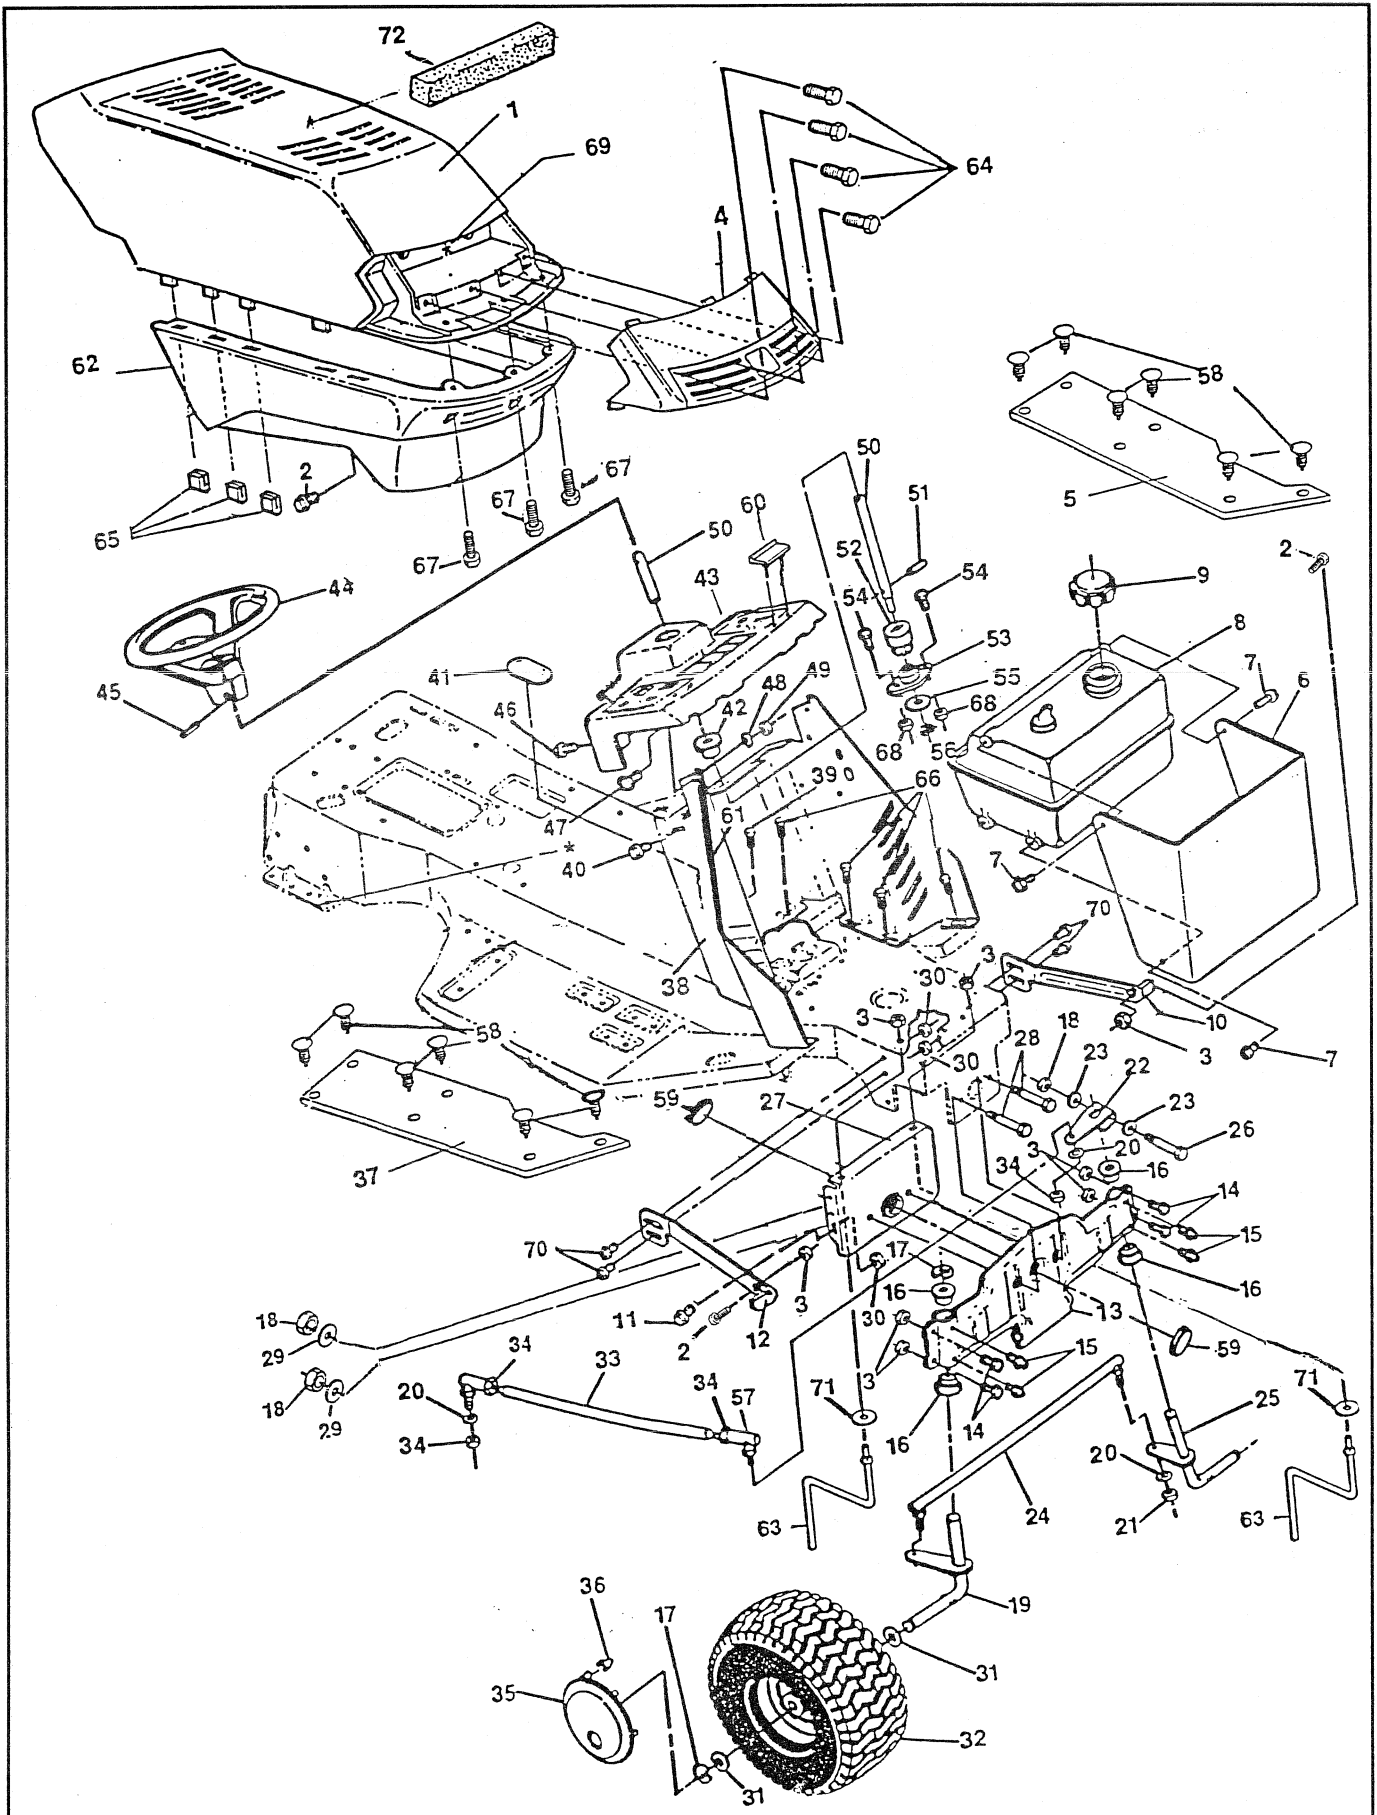

TRACTOR REPAIR PARTS

40" TRACTOR MODEL 4125G

TRACTOR REPAIR PARTS

40" TRACTOR MODEL 4125G (601 10 00-04)

Key No.	Part No.	Description	Key No.	Part No.	Description
1	6010003-98	Hood	44	6010001-90	Steering Wheel
2	6010000-99	Shoulder Bolt, 5/16-18 Thd.	45	6010005-48	Pin, , Spring, 1/4 x 2 In.
3	6010000-59	Nut, Hx, Ctrlk, 5/16-18 Thd.	46	6010002-74	Screw, Tap, 1/4-20 x 1/2 In.
4	6010003-04	Lens, Headlight	47	6010000-24	Screw, Hx Hd, 1/4-20 x 5/8 In.
5	6010004-65	Assembly, Foot Pad L. H.	48	6010000-18	Washer, Flat, 9/32 In.
6	6010007-12	Heat Shield	49	6010000-62	Nut, Hx, Ctrlk, 1/4-20 Thd.
7	6010001-14	Screw, Hx Hd, Plastite 1/4 Dia. x 3/4 In	50	6010001-49	Shaft, Steering
8	6010002-72	Tank, Gas 1.5 Gal W/Sensor	51	6010001-64	Pin, Dowel
	6010002-71	Low Fuel Sensor	52	6010001-51	Pinion, Steering
9	6010000-49	Cap, Fuel	53	6010001-63	Bearing, Flange
10	6010007-53	Bracket, Hood L. H.	54	6010007-60	Screw, 5/16-24x.75 Sq.
11	6010005-97	Screw, Hx Hd, 5/16 -18 x 3/4 In.	55	6010001-09	Washer, Flat, 1/2 In.
12	6010007-54	Bracket, Hood R. H.	56	6010000-89	E-Ring
13	6010007-55	Front Axle W/Bearings	57	6010006-23	Ball, Joint, 3/8 Thd.
14	6010000-06	Screw, Hx Hd, 5/16-18 x 5/8 In.	58	6010004-06	Ratchet Fastener
15	6010006-51	Grease Fitting	59	6010003-07	Plug, Front Axle
16	6010001-47	Bearing, Spindle	60	6010007-61	Bumper, Hood/Dash
17	6010005-25	E-Ring	61	6010005-56	Wide Trim 18 "
18	6010000-60	Nut, Hx, Ctrlk, 3/8-16 Thd.	62	6010003-02	Grille
19	6010007-56	Spindle, R. H.	63	6010001-22	Belt Guide
20	601000015	Washer, Split, Lock 3/8 In.	64	6010004-17	Screw, #4-24 x 1/2 In.
21	6010000-10	Nut, Hx, 3/8-24 Thd.	65	6010003-03	Clip, Tinnerman
22	6010001-48	Steering Arm, Upper	66	6010005-19	Screw, 5/16-18 x .50 In.
23	6010006-70	Washer, Flat, 25/64 In.	67	6010001-13	Screw, #10 x 1/2 In.
24	6010001-19	Assembly, Tie Rod	68	6010007-62	Nut, 5/16-24 Hxwdflk
25	6010007-57	Spindle, L.H.	69	6010003-97	Decal, Reflector Ver II, Hood
26	6010000-77	Screw, Hx Hd, 3/8-16 x 2-1/2 In.	70	6010005-91	Screw, Hex Fl, 5/16-18 x 3/4 In.
27	6010007-08	Support Bracket, Front Axle	71	6010000-57	Washer, Internal Tooth
28	6010000-37	Screw, Hx Hd, 3/8-16 x 3 In.	72	6010003-19	Foam, Hood Baffle
29	6010000-98	Washer, Spring			
30	6010005-95	Nut, Hx, Wd Fl Lk 5/16-18 Thd.			
31	6010006-45	Washer, Flat, 3/4 In.			
32	^	Wheel & Tire Assembly, Front			
	Tire	Refer to Tire Tread Page			
	6010007-58	Wheel/With Bearing			
	6010000-96	Valve Stem			
	6010004-58	Bearing			
33	6010001-81	Drag Link			
34	6010000-48	Nut, Hx, Jam, 3/8-24 Thd.			
35	6010002-90	Hubcap, Front			
36	6010002-94	Clip, Hubcap			
37	6010004-64	Assembly, Foot Pad R. H.			
38	6010007-00	Dash, Lower			
39	6010005-44	Screw, Tap, 5/16-18 x 3/8 In.			
40	6010006-68	Screw, Self-Tap, 1/4-20 x 1/2 In.			
41	6010002-47	Cover			
42	6010001-92	Bushing, Upper Steering			
43	6010007-59	Dash, Upper			

(^) Order Parts Individually