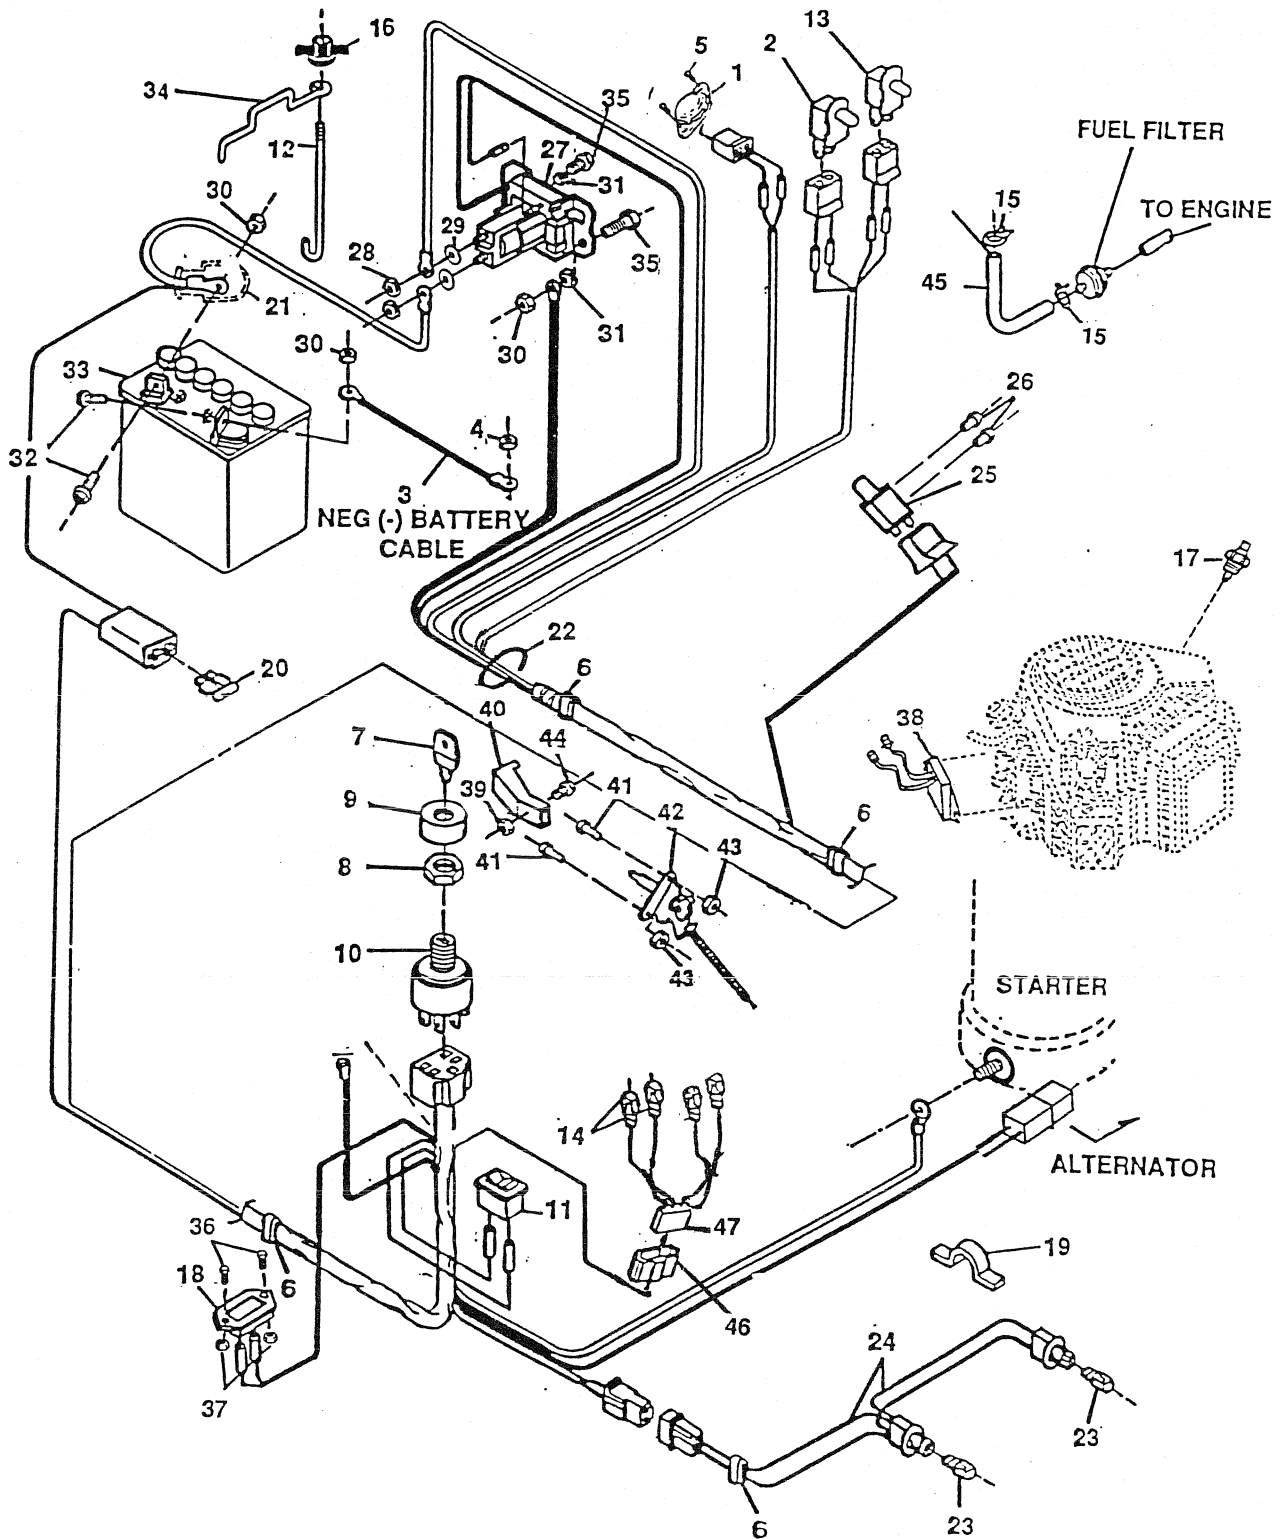

TRACTOR REPAIR PARTS

40" TRACTOR MODEL 4125G

NOTE: ALWAYS USE ORIGINAL EQUIPMENT PARTS Use of service/ replacement parts other than original parts may void your warranty.

ALL UNNUMBERED ITEMS ARE INTERCHANGEABLE WITH OPPOSITE SIDE

TRACTOR REPAIR PARTS

40" TRACTOR MODEL 4125G (601 10 00-04)

Key No.	Part No.	Description
1	6010006-29	Seat Switch
2	6010003-21	Switch, Snap Mnt No. .140 Blue
3	6010005-96	Cable, Battery, Negative
4	6010001-30	Nut, Hx, Keps, 5/16-18 Thd.
5	6010000-65	Screw, 1/4-20 x .38
6	6010006-28	Tie Cable
7	6010001-23	Key, Ignition Switch
8	6010001-11	Nut, Switch
9	6010001-12	Boot, Switch
10	6010002-70	Switch, Ignition
11	6010001-20	Switch, Light
12	6010006-30	Rod, Battery Hold-Down
13	6010000-51	Switch, Snap Mnt No. .140 Wh.
14	6010006-33	Bulb, Indicator
15	6010005-61	Clamp, Gas Line
16	6010003-71	Wingnut
17	6010004-62	Oil Sensor
18	6010002-40	Minature Hour Meter
19	6010005-34	Press Clip
20	6010001-27	Fuse, 15A-32V, Spade Type
21	6010003-23	Boot, Rubber (Battery Cable)
22	6010007-88	Wire Harness
23	6010005-89	Bulb Headlamp
24	6010001-86	Assembly, Light Wire
25	6010006-91	Switch
26	6010006-26	Screw, Pn Hd, Tap #12 x 1/2 In.
27	6010005-92	Solenoid
28	6010000-09	Nut, Hx 5/16-24 Thd.
29	6010000-55	Washer, Lock 5/16 In.

Key No.	Part No.	Description
30	6010001-02	Nut, Hx, Keps, 1/4-20 Thd.
31	6010000-62	Nut, Hx, Ctrlk, 1/4-20 Thd.
32	6010000-24	Screw, 1/4-20 x 5/8 In.
33	6010001-36	Battery
34	6010001-82	Bracket, Battery Hold-Down
35	6010000-83	Screw, 1/4-20 x 3/4 In.
36	6010007-89	Screw, #6-32 x .50
37	6010001-05	Nut, Hx Keps 6-32
38	6010003-06	Regulator, Sen. Volt BS with Sensor
39	6010000-22	Nut, Hex. #8-32 Thd.
40	6010002-26	Knob, Throttle Control
41	6010007-90	Screw #10-24 x 5/8
42	6010004-81	Throttle Control
43	6010003-37	Nut, Hex, Nylon Lock #8-32 x 3/8 In.
44	6010000-63	Screw, Ph, Pn, #8-32 x 3/8 In.
45	6010005-55	Gas Line
46	6010007-91	Low Fuel Wire
47	6010002-69	4-Pin Lamp Holder