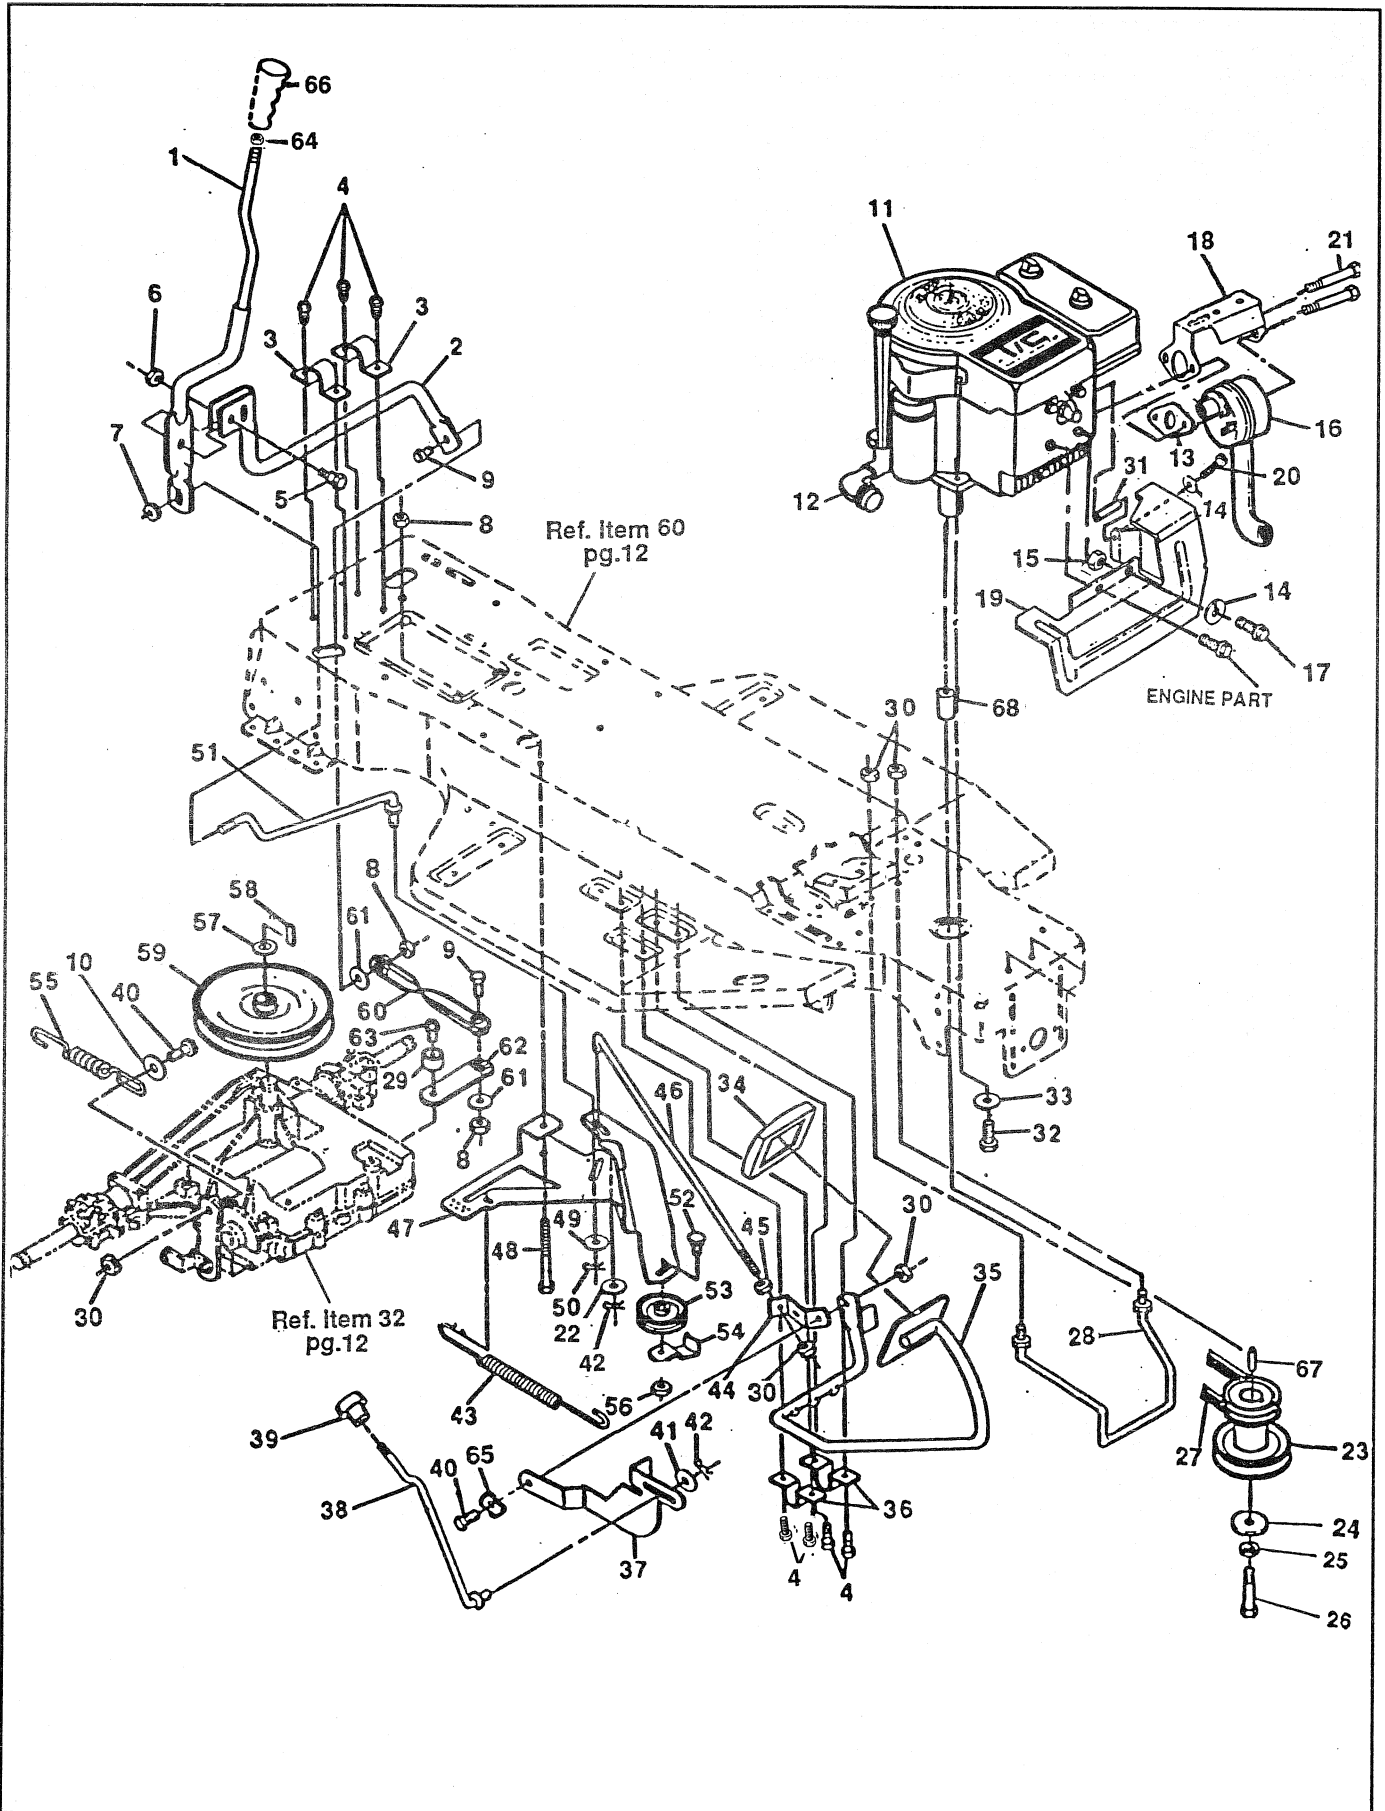

TRACTOR REPAIR PARTS

40" TRACTOR MODEL 4125G

TRACTOR REPAIR PARTS

40" TRACTOR MODEL 4125G (601 10 00-04)

Key No.	Part No.	Description	Key No.	Part No.	Description
1	6010006-98	Tube Assembly, Shift Pivot	35	6010007-74	Assembly, Clutch/Brake Arm
2	6010001-96	Tube Assembly, Shift	36	6010004-42	Bracket, Clutch/Brake Arm
3	6010001-65	Clip, Shift Lever	37	6010002-11	Lever, Park Brake
4	6010005-19	Screw, Hx Hd, Wshr Tap 5/16-18 x 1/2 In.	38	6010002-14	Rod, Parking Brake
5	6010001-99	Shoulder Bolt	39	6010002-19	Knob, Parking Brake
6	6010000-62	Nut, Hx, Ctrlk, 1/4-20 Thd.	40	6010000-99	Shoulder Bolt, 5/16-18 Thd.
7	6010006-53	Nut, Hx, Nylon, Lock 3/8-16 Thd.	41	6010000-17	Washer, 9/16 In.
8	6010000-60	Nut, Hx, Ctrlk, 3/8-16 Thd.	42	6010000-26	Cotter Pin
9	6010000-33	Screw, 3/8-16 x 1-1/4 In.	43	6010002-12	Spring, Clutch
10	6010003-22	Washer	44	6010002-07	Bracket, Brake Rod
11		Engine 12.5 Horsepower B&S	45	6010001-03	Nut, Hx, Keps, 5/16-18 Thd.
12	6010000-05	Elbow, 90°, 3/8 In.	46	6010002-13	Rod, Clutch
13	6010005-53	Gasket, Muffler	47	6010001-97	Arm, Idler
14	6010000-14	Washer, Split Lock	48	6010005-74	Shoulder Bolt, 3/8-16 Thd.
15	6010000-12	Nut, Hex 5/16-18 Thd.	49	6010001-06	Washer, Flat, 13/32 In.
16	6010003-89	Muffler, Round 5" Diameter	50	6010005-23	Hairpin
17	6010001-17	Screw, Wa Tap, 1/4-20 x 7/8 In	51	6010001-98	Rod, Shift-On-The-Go
18	6010002-61	Shield, Muffler	52	6010006-27	Carriage Bolt, 3/8-16 x 2 In.
19	6010007-26	Heat Shield, Engine	53	6010005-30	Idler Sheave, Backside
20	6010000-84	Screw, Hex Hd, 1/4-20 x 3-1/2 In.	54	6010002-01	Belt Retainer
21	6010002-60	Bolt, Shoulder, 5/16-18 x 4-1/3 In.	55	6010002-09	Spring, Brake
22	6010000-18	Flatwasher, .281 Idx.63 Od	56	6010005-42	Nut, Flange, 3/8-16 Thd,
23	6010002-93	Pulley, Engine	57	6010000-93	Retaining Ring
24	6010006-13	Washer, Pilot	58	6010001-29	Key, Woodruff, #606
25	6010000-16	Washer, Split, Lock 7/8 In.	59	6010001-89	Pulley
26	6010005-38	Screw, Hx Hd, 7/16-20 X 5 In.	60	6010003-59	Shift Link
27	6010001-94	V-Belt, 90 In. Long	61	6010000-20	Washer, Flat, 13/32 In.
28	6010003-76	Belt Guide	62	6010001-66	Shift Lever, Transaxle
29	6010006-22	Washer, Special	63	6010006-06	Screw, Hx Hd, 1/4-28 X 3/4 In.
30	6010000-59	Nut, Hex, Ctrlk, 5/16-18 Thd.	64	6010000-13	Nut, 3/8-16 Reg Hx
31	6010003-90	Spacer, Heat Shield	65	6010001-78	Washer, Wave
32	6010005-73	Screw, Hex Hd Tap, 3/8-16 x 1-1/4 In.	66	6010002-36	Handle, 3/8-16 Molded Grey
33	6010000-56	Washer, 3/8 In.	67	6010006-35	Key, Square 1/4
34	6010001-54	Pad, Clutch/Brake, Molded	68	6010002-15	Spacer, Engine Pulley