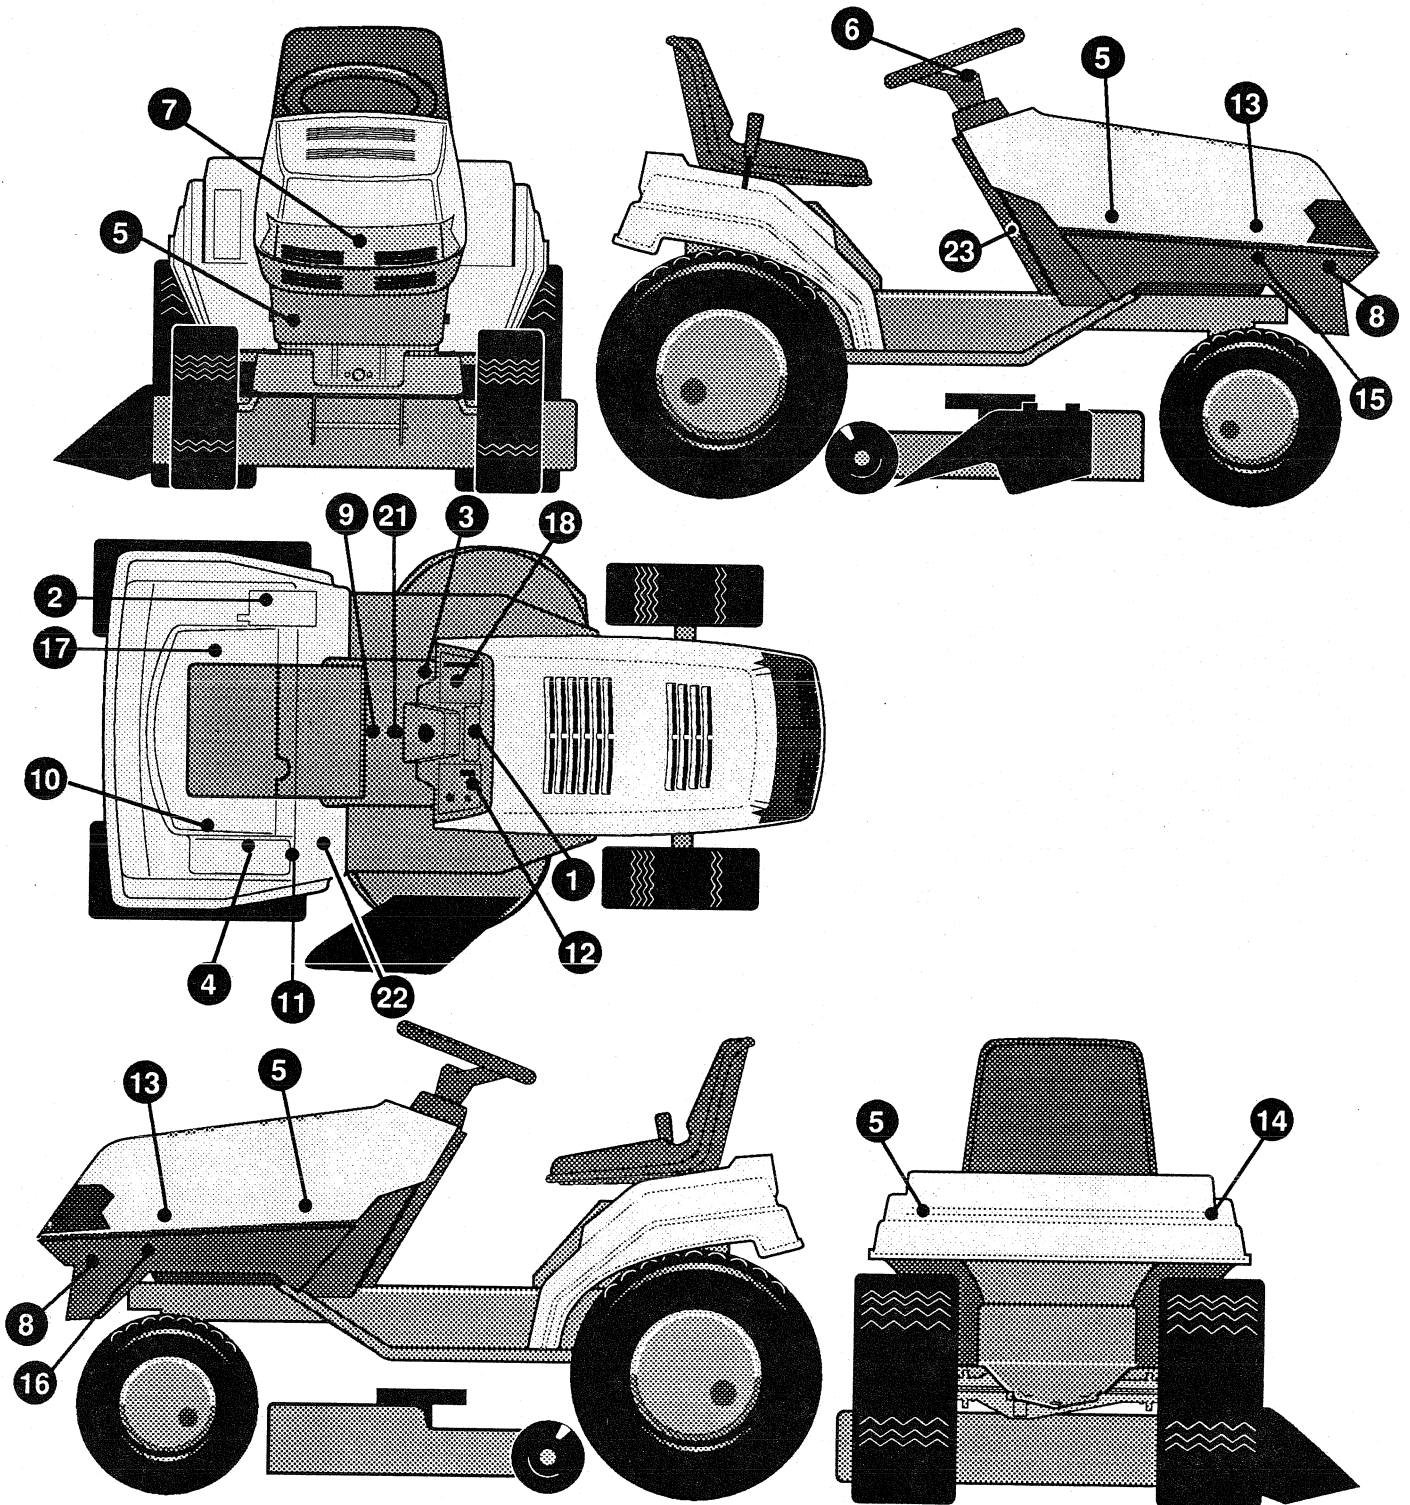

TRACTOR REPAIR PARTS

40" TRACTOR MODEL 4125G

TRACTOR REPAIR PARTS

40" TRACTOR MODEL 4125G (601 10 00-04)

Key#	Part#	Description	Qty.
1.	6010007-92	DECAL, DASH CHG,BLK,FUEL,ALL SY	1
2.	6010003-14	DECAL, GEAR SHIFT 6 SPEED ERO	1
3.	6010006-74	DECAL, GEAR SHIFT NEUTRAL ERO	1
4.	6010007-93	DECAL, BLADE CLUT/DECK HGTH ERO	1
5.	6010007-94	DECAL, INSTR FRENCH (CAN) ERO LT	1
6.	6010007-95	DECAL, SHIFT INDICATOR EXPORT	1
7.	6010004-10	DECAL, FENDER REAR,HOOD HUSQ.	4
8.	6010004-11	DECAL, GUNSIGHT CENT. STEER	1
9.	6010004-12	DECAL, GUNSIGHT CLEAR BACK	1
10.	6010004-13	DECAL, WHEEL 4 STEER HUSQ.	2
11.	6010007-96	DECAL, INSTRUC CONSOLE TOP	1
12.	6010004-38	DECAL, 4WS PATENT NO. 5048853	1
13.	6010004-47	DECAL, DEPRESS CL/BRAKE	1
14.	6010007-97	DECAL, DASH RH ISO HR,LG,SW	1
15.	6010004-89	DECAL, SHIFT-N-GO (HUSQ)	2
16.	6010007-98	DECAL, MODEL #4125G	2
17.	6010004-92	DECAL, PIN STRIPE RH	1
18.	6010004-93	DECAL, PIN STRIPE LH	1
19.	6010007-99	DECAL, DASH LEFT ENGLISH/ISO	1
20.		REFERENCE ONLY	
21.		REFERENCE ONLY	
22.	6010008-01	DECAL, OPER. INSTR. ERO TOP FRAME	1
23.	6010008-02	DECAL, DANGER FR/ENG	1
24.	6010008-03	DECAL, PARK BRAKE EXP	1