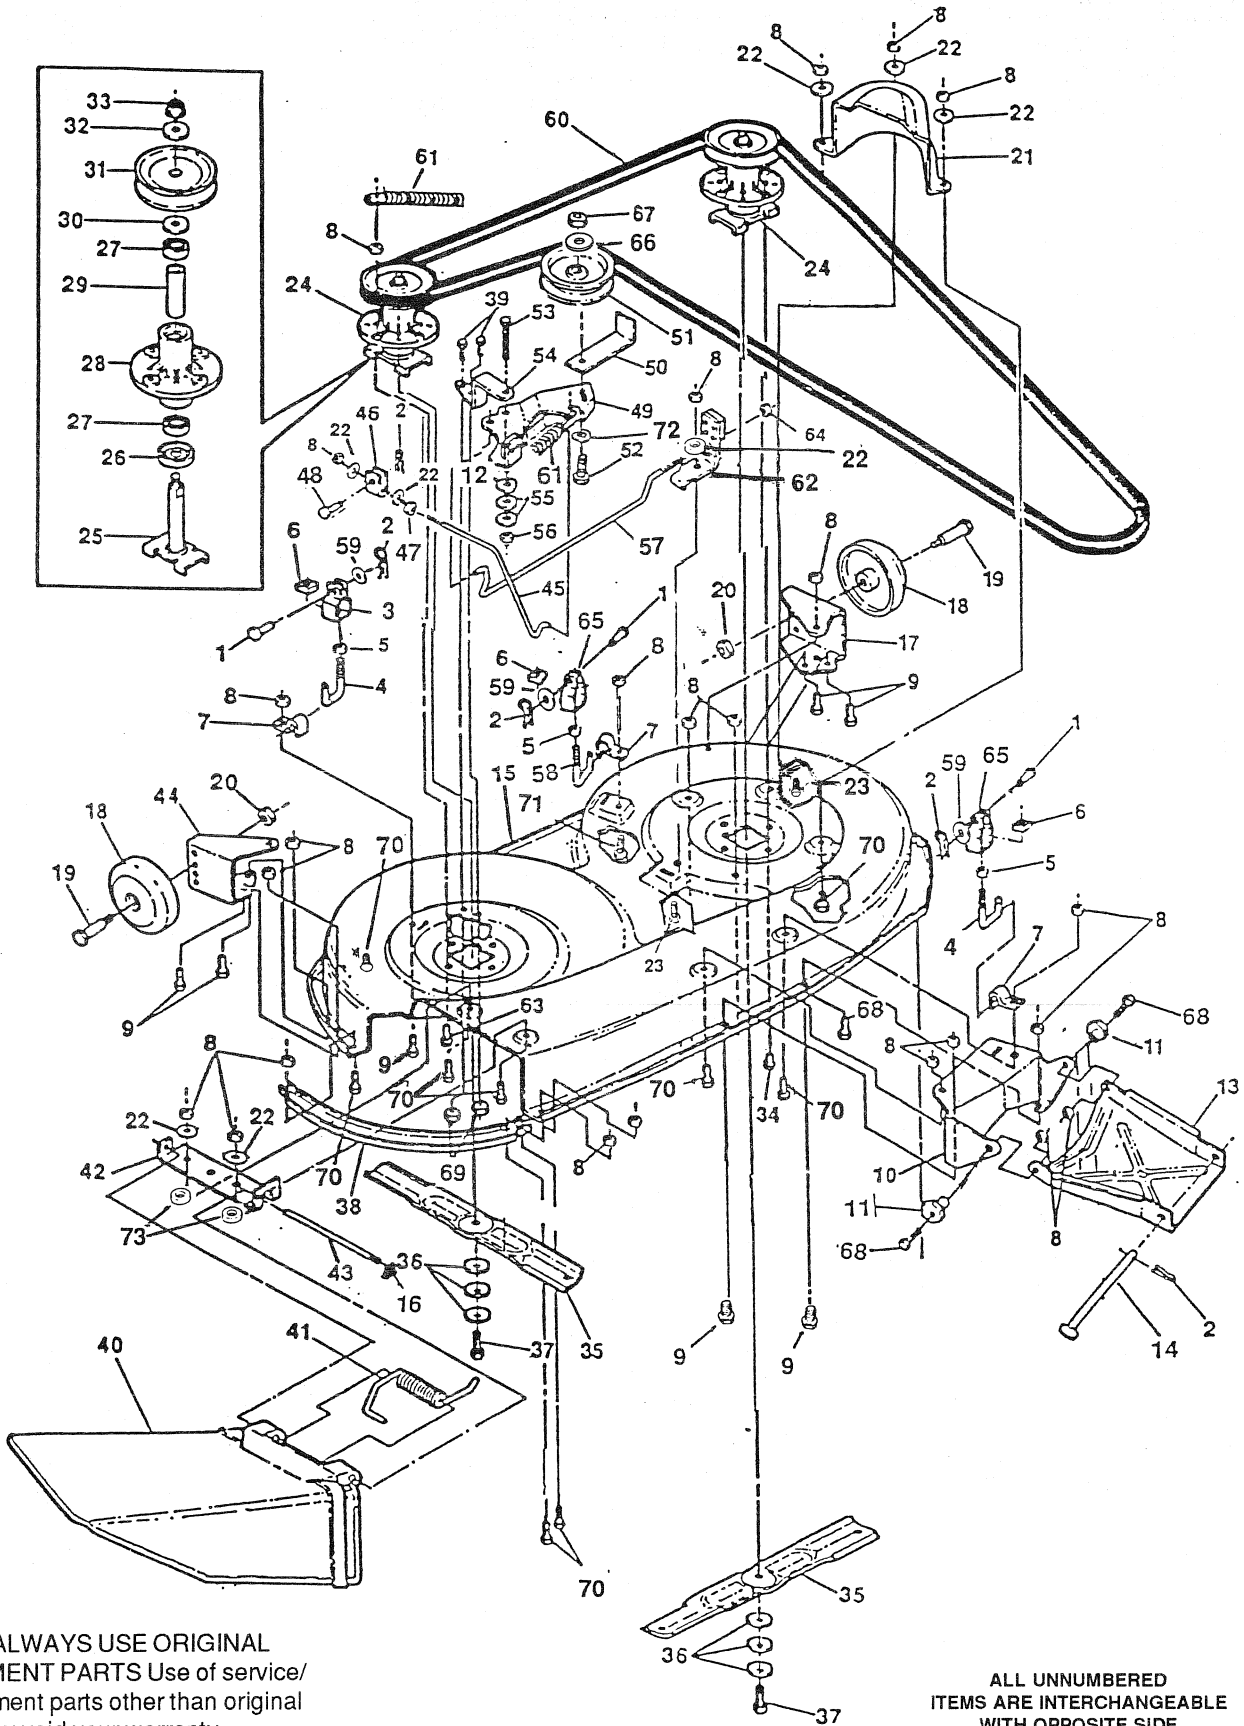

TRACTOR REPAIR PARTS

40" TRACTOR MODEL 4125G

NOTE: ALWAYS USE ORIGINAL EQUIPMENT PARTS Use of service/ replacement parts other than original parts may void your warranty.

ALL UNNUMBERED ITEMS ARE INTERCHANGEABLE WITH OPPOSITE SIDE

TRACTOR REPAIR PARTS

40" TRACTOR MODEL 4125G (601 10 00-04)

Key No.	Part No.	Description	Key No.	Part No.	Description
1	6010001-18	Pin, Clevis	41	6010004-66	Spring
2	6010006-04	Hairpin, Cotter	42	6010001-58	Bracket, Chute Mount
3	6010002-48	Clevis	43	6010002-24	Rod, Chute
4	6010003-62	Lift Rod	44	6010002-10	Wheel Bracket, R. H.
5	6010000-08	Nut, Hx Jam 1/2-13 Thd.	45	6010001-88	Clutch Rod
6	6010000-04	Nut, Sq. 1/2-13 Thd.	46	6010002-49	Clevis
7	6010001-32	Clip	47	6010000-12	Nut 5/16-18
8	6010000-59	Nut, Hx, Lock 5/16-18 Thd.	48	6010005-63	Clevis, Pin
9	6010000-72	Screw, Hx Hd, 5/16-18 x 5/8 In.	49	6010007-85	Idler Assembly
10	6010003-53	Bracket, Front	50	6010000-54	Belt Retainer
11	6010006-39	Nut, Adjusting	51	6010003-91	Idler Pulley
12	6010006-69	Washer .391 x 1.00 x .209	52	6010006-27	Carriage Bolt, 3/8-16 x 2 In.
13	6010004-02	Channel, Draw Bar	53	6010002-22	Shoulder Bolt, 3/8-16 x 3/4 In.
14	6010001-83	Rod, Drawbar	54	6010001-57	Idler Brace
15	6010007-81	Mower Deck	55	6010006-70	Washer, Flat .391 x 1.00 x .125
16	6010005-16	Push Nut	56	6010005-42	Nut, Hx, Wd Fl, 3/8-16 Thd.
17	6010002-25	Wheel Bracket, L. H.	57	6010001-72	Brake Rod
18	6010001-70	Wheel	58	6010004-22	Lift Rod
19	6010000-95	Shoulder Bolt, 3/8-16 Thd.	59	6010001-06	Flatwasher
20	6010000-60	Nut, Hex, Ctrlk, 3/8-16 Thd.	60	6010005-58	Belt, 83 In. Long
21	6010001-73	Belt Cover, Left Pulley	61	6010005-17	Spring
22	6010000-18	Flatwasher, 11/32 In.	62	6010002-04	Brake Blade
23	6010000-06	Screw, Hx Hd, 5/16-18 x 5/8 In.	63	6010001-21	Screw, Tap, 5/16-18 x 1-3/8 In.
24	6010006-11	Quill Assembly (Incl Nos. 25-33)	64	6010000-62	Nut 1/4-20
25	6010006-12	Saddle & Shaft Assembly	65	6010002-27	Clevis
26	6010005-69	Dust Shield	66	6010000-15	Washer, Split, Lock 3/8 In.
27	6010000-50	Bearing	67	6010000-13	Nut, Hx, 3/8-16 Thd.
28	6010007-82	Quill Housing	68	6010000-74	Screw, 5/16-18 x 1 In.
29	6010005-72	Spacer Tube	69	6010005-40	Nut, 5/16-18 Thd.
30	6010007-83	Spacer	70	6010007-86	Bolt, Carriage 5/16-18x.63 Gr5
31	6010007-84	Pulley	71	6010005-46	Bolt, Carriage 5/16-18x.63 Gr2
32	6010006-09	Washer	72	6010005-41	Washer, 3/8x7/8x.082
33	6010000-53	Nut, Wd Fl, Lk 7/16-20 Thd.	73	6010007-87	Flatwasher, .469x.92x.065
34	6010005-70	Screw, Wshr Hd, 5/16-18 x 7/8"			
35	6010001-87	Blade, 20.32 Hi-Lift			
36	6010000-98	Washer, Spring			
37	6010005-27	Screw, Hx Hd, 3/8-24 x 1 In.			
38	6010002-00	Toe Guard			
39	6010000-73	Screw, Hx Hd, 5/16-18 x 3/4 In.			
40	6010002-23	Chute Deflector