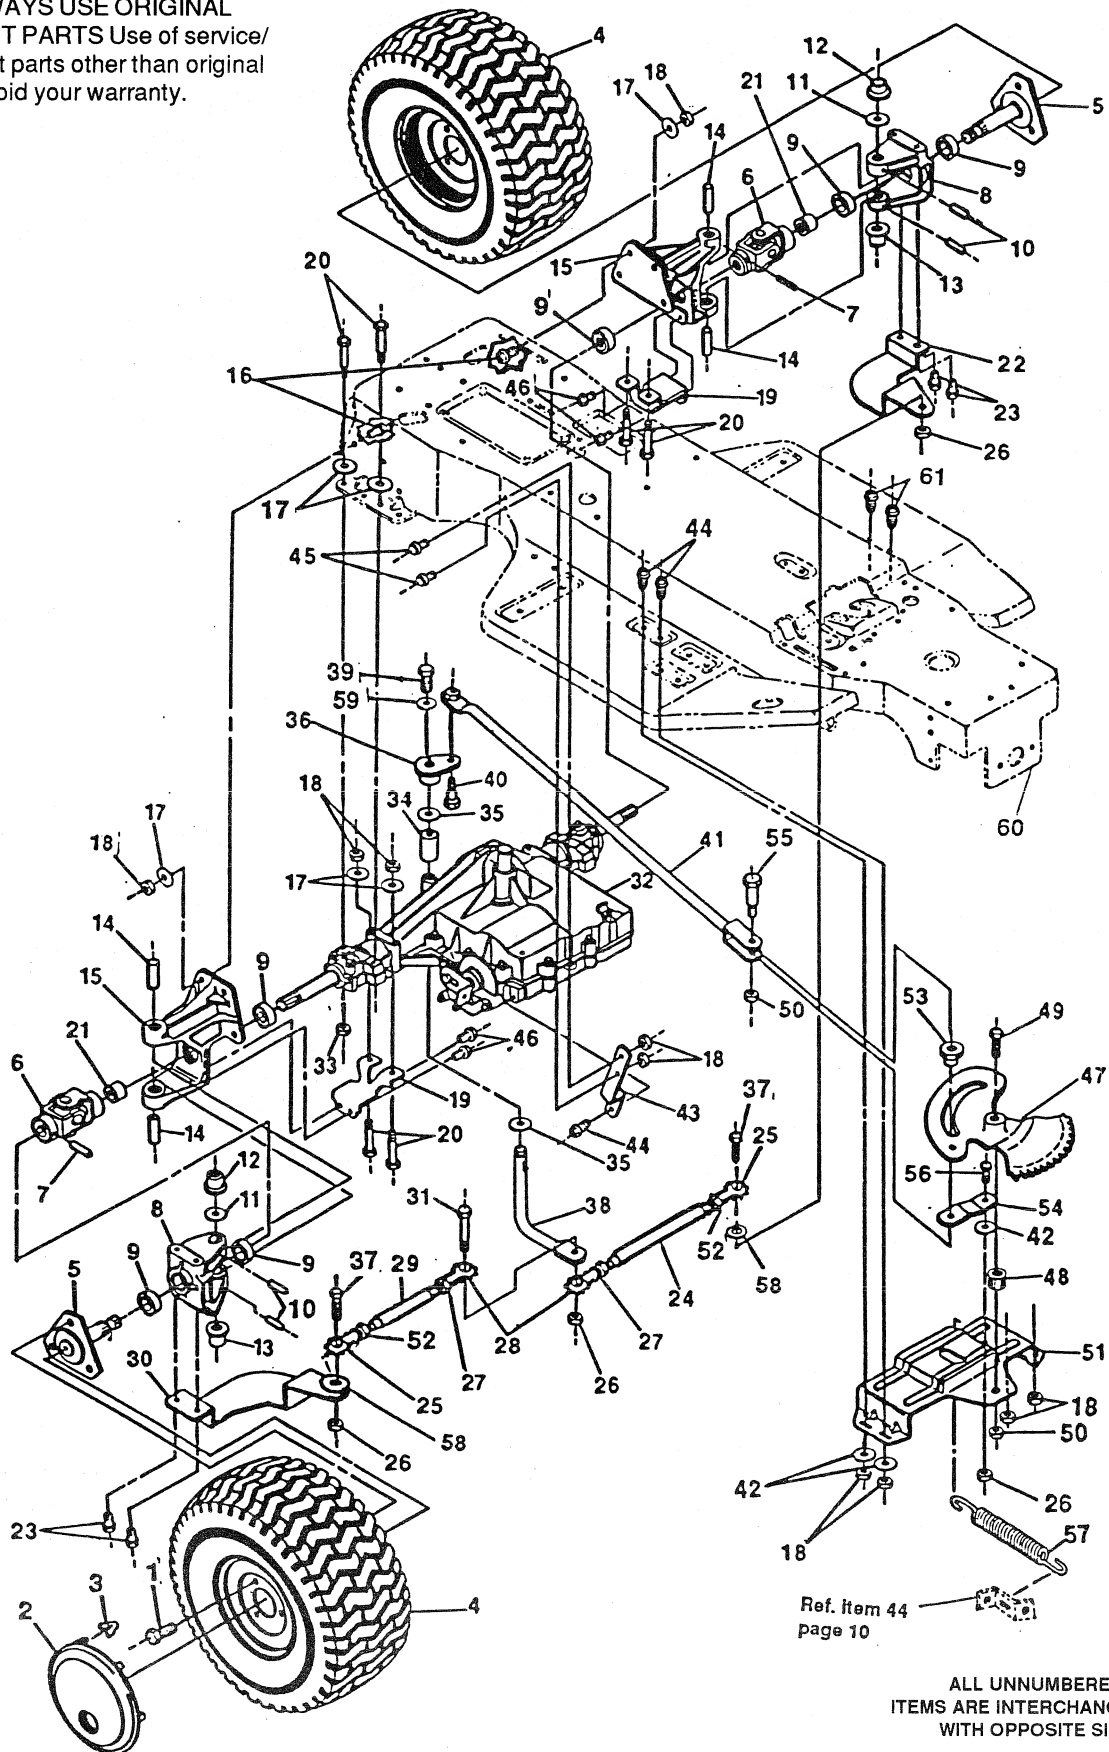

TRACTOR REPAIR PARTS

40" TRACTOR MODEL 4125G

NOTE: ALWAYS USE ORIGINAL EQUIPMENT PARTS Use of service/ replacement parts other than original parts may void your warranty.

TRACTOR REPAIR PARTS

40" TRACTOR MODEL 4125G (601 10 00-04)

Key No.	Part No.	Description	Key No.	Part No.	Description
1	6010000-44	Screw, Hx Hd, 1/2-20 x 1/2 In.	39	6010005-36	Screw, 5/16-24 x 1 In.
2	6010002-91	Hubcap, 8 In.	40	6010000-41	Bolt, Shoulder, 3/8-24 Thd.
3	6010002-94	Clip, Hubcap	41	6010001-68	Rod Assembly, Rear Wheel Steer
4	(^)	Wheel & Tire Assembly, Rear	42	6010005-41	Washer, Flat, 3/8 In.
	6010006-40	Tire, 20x10.0x8, Turf	43	6010007-79	Bracket, Transaxle Stabilizer
	6010000-46	Wheel	44	6010005-20	Screw, Hx Hd, Self-Tap, 5/16-18 x 3/4 In.
	6010000-96	Valve Stem	45	6010000-60	Screw, 5/16-18x.63 Hhc Gr2
5	6010007-34	Hub Assembly	46	6010005-70	Screw, 5/16-18X.88 Wahhtap
6	6010007-75	U-Joint Assembly	47	6010001-75	Assembly, Sector Gear
7	6010005-22	Pin, Grooved, 1/4 x 1-1/2 In.	48	6010001-76	Bushing, Sector Gear
8	7601000-04	Bracket Assembly, Steering Pivot, Outer	49	6010002-18	Screw, Hx Hd, 1/2-20 x 2-3/8 In.
9	6010000-43	Bearing	50	6010001-07	Nut, Hx, Ctrlk, 1/2-20 Thd
10	6010005-50	Pin, Spring, 1/4 x 1-1/2 In.	51	6010007-18	Plate, 4-Wheel Steer Pivot
11	6010000-92	Washer, Flat	52	6010003-34	Nut, Jam, 3/8-24 Thd.
12	6010000-38	Bushing, Shouldered	53	6010002-03	Cam Yoke Roller
13	6010000-42	Bushing, Shouldered	54	6010001-69	Arm, Roller Swing
14	6010000-39	Pin, Steering Hinge	55	6010002-05	Shoulder Bolt, Cam Roller
15	7601000-04	Bracket Assembly, Steering Pivot, Inner	56	6010001-67	Shoulder Bolt, Cam Follower Arm Pivot
16	6010000-29	Screw, Hx Hd, 5/16-18 x 1 In.	57	6010005-17	Spring, Clutch/Brake Pedal Return
17	6010000-19	Washer, Flat, 11/32 In.	58	6010000-15	Washer, Split Lock
18	6010000-59	Nut, Hx, Ctrlk 5/16-18 Thd.	59	6010005-47	Washer, Flat
19	6010007-76	Bracket, Transaxle Mounting	60	6010007-80	Main Frame
20	6010007-77	Screw, 5/16-18x2.50 Hhc Gr5.	61	6010005-19	Screw, 5/16-18 x 1/2 In. Taptite
21	6010002-06	Spacer			
22	6010007-10	Arm, Rear Wheel Steer, L. H.			
23	6010007-78	Screw, 3/8-16x1.00 Wahhtap blk			
24	6010003-35	Tie Rod, L.H. (1/2"x9-1/2")			
25	6010003-33	Tie Rod End, L.H.			
26	6010005-32	Nut, Hex, Ctrlk, 3/8-24 Thd.			
27	6010000-48	Nut, Hex, Jam, 3/8-24 Thd.			
28	6010002-17	Tie Rod End, R.H.			
29	6010003-36	Tie Rod , 1/2 x 8" Long			
30	6010007-09	Arm, Rear Wheel Steer, R. H.			
31	6010000-82	Screw, Hx Hd, 3/8-24 x 1-3/4 In. (*)			
32		Transaxle			
33	6010005-40	Nut, Hx, Wd Fl, Lk 5/16-18 Thd			
34	6010002-02	Spacer			
35	6010001-00	Washer, Flat, 49/64 In.			
36	6010003-39	Steering Pivot			
37	6010000-81	Screw, 3/8-24 x 1-1/4 In.			
38	6010003-41	Shaft, Steering Pivot			

(^) Order Individual Parts

(*) Contact Your Nearest Transaxle Dealer For Parts & Service