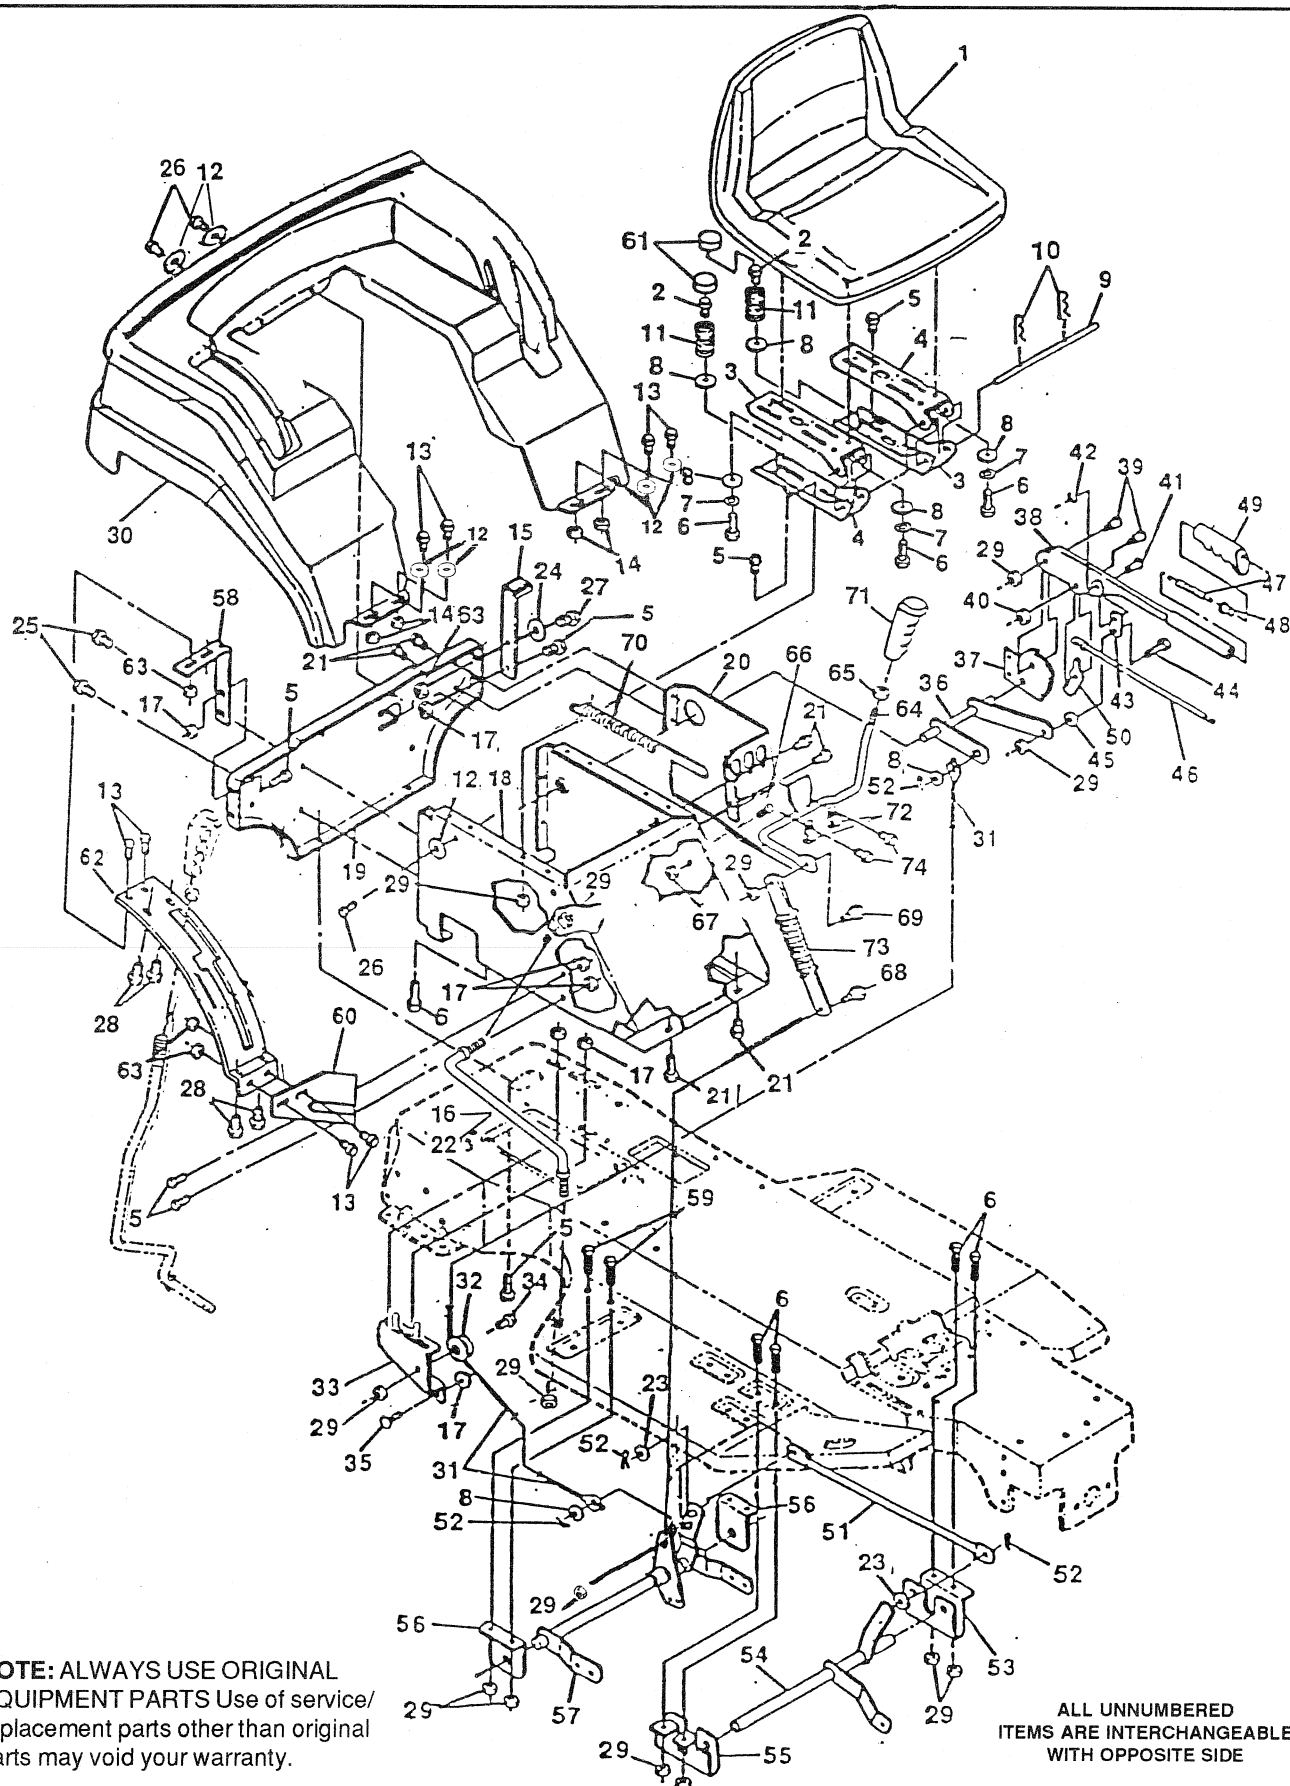

TRACTOR REPAIR PARTS

40" TRACTOR MODEL 4125G

NOTE: ALWAYS USE ORIGINAL EQUIPMENT PARTS Use of service/replacement parts other than original parts may void your warranty.

ALL UNNUMBERED ITEMS ARE INTERCHANGEABLE WITH OPPOSITE SIDE

TRACTOR REPAIR PARTS

40" TRACTOR MODEL 4125G (601 10 00-04)

Key No.	Part No.	Description	Key No.	Part No.	Description
1	6010003-95	Seat	47	6010006-42	Spring, Height Adjust
2	6010005-43	Screw, 5/16 18 x .63	48	6010006-41	Knob, Height Adjust
3	6010007-07	Channel, Seat L. H	49	6010002-38	Handle, Lift
4	6010007-63	Channel, Seat R. H.	50	6010001-26	Pawl, Height Adjust
5	6010005-97	Screw, Hx Hd, Wd Fl 5/16-18 x 3/4 In.	51	6010001-59	Tie Rod
6	6010000-28	Screw, Hx Hd, 5/16-18 x 3/4 In.	52	6010000-25	Cotter Pin
7	6010000-23	Washer, Lock 5/16 In.	53	6010007-16	Bracket, L. H. Front Hanger
8	6010000-19	Washer, Flat, 11/32 In.	54	6010007-21	Assembly, Front Lift Shaft
9	6010007-64	Rod, Seat Support	55	6010007-17	Bracket, R. H. Front Hanger
10	6010005-23	Hair Pin, .073 Dia. x 1.13 In.	56	6010007-20	Bracket, Hanger
11	6010002-62	Seat Spring	57	6010007-19	Assembly, Rear Lift Shaft
12	6010000-03	Washer, Flat, 9/32 In.	58	6010002-58	Fender Support, R. H.
13	6010000-67	Screw, Hx Hd, 1/4-20 x 5/8 In.	59	6010000-06	Screw, Hx Hd, 5/16-18 x 5/8 In.
14	6010000-62	Nut, Lock, 1/4-20 Thd.	60	6010002-59	Support, Shift Plate
15	6010002-57	Fender Support, L. H.	61	6010006-20	Cover, Seat Spring
16	6010007-65	Support, LH footrest stiffener	62	6010007-37	Quadrant
17	6010005-95	Nut, Hx, Wd Fl, Lk 5/16-18 Thd.	63	6010005-75	Nut, Hx, Wd Fl Lk, 1/4-20 Thd.
18	6010007-66	Seat Support	64	6010007-70	Assembly Brkt & Engagement Hand
19	6010007-67	Support, Fender & Seat	65	6010000-08	Nut, HX Ctrlk, 1/2-13 Thd.
20	6010001-34	Bracket, Support Engage	66	6010000-35	Screw, Hex, 3/8-16x2-1/4 In.
21	6010005-19	Screw, Hx Wshr Hd Tap, 5/16-18 x 1/2 In.	67	6010001-04	Nut, Hex Keps, 3/8-16 Thd.
22	6010007-68	Support, LH footrest stiffener	68	6010000-88	Bolt, .437x.156 Hhsh 5/16-18
23	6010001-06	Flatwasher, 13/32 In.	69	6010002-75	Bolt, Shoulder, 7/16 In.
24	6010000-17	Flatwasher	70	6010002-51	Spring, Tension
25	6010005-70	Screw, Tap, 5/16-18 x 7/8 I	71	6010002-37	Handle, Lift
26	6010006-67	Screw, Hx, Wshr Hd, Tap 1/4-20 x 5/8 In.	72	6010001-32	Clip
27	6010000-68	Screw, 1/4-20 x 3/4 In	73	6010002-28	Assembly, Spring Cartridge
28	6010001-13	Screw, Hx Hd, Tap #10 x 1/2 In.	74	6010000-66	Screw, 1/4-20x1/2 In.
29	6010000-59	Nut, Hx Ctrlk, 5/16-18 Thd.	75	6010007-71	Part's Manual (Not Illustrated) French and English
30	6010007-69	Fender	76	6010007-72	Operator's Manual (Not Illustrated) French
31	6010001-91	Cable, Deck Lift	77	6010007-73	Operator's Manual (Not Illustrated) English
32	6010005-60	Pulley			
33	6010001-93	Assembly, Pulley Bracket			
34	6010002-63	Shoulder Bolt, 5/16-18 Thd.			
35	6010000-52	Bolt, Carriage, 5/16-18 x 5/8 In.			
36	6010001-33	Assembly, Upper Shaft			
37	6010001-60	Quadrant			
38	6010007-47	Lift Lever			
39	6010001-10	Shoulder Bolt, 5/16-18 Thd.			
40	6010005-40	Nut, Hx Wd Fl Lk 5/16-18 Thd.			
41	6010001-15	Clevis Pin			
42	6010001-16	E-Ring			
43	6010001-56	Link			
44	6010005-21	Shoulder Bolt, 5/16-18 Thd.			
45	6010005-47	Washer			
46	6010006-43	Actuator Rod