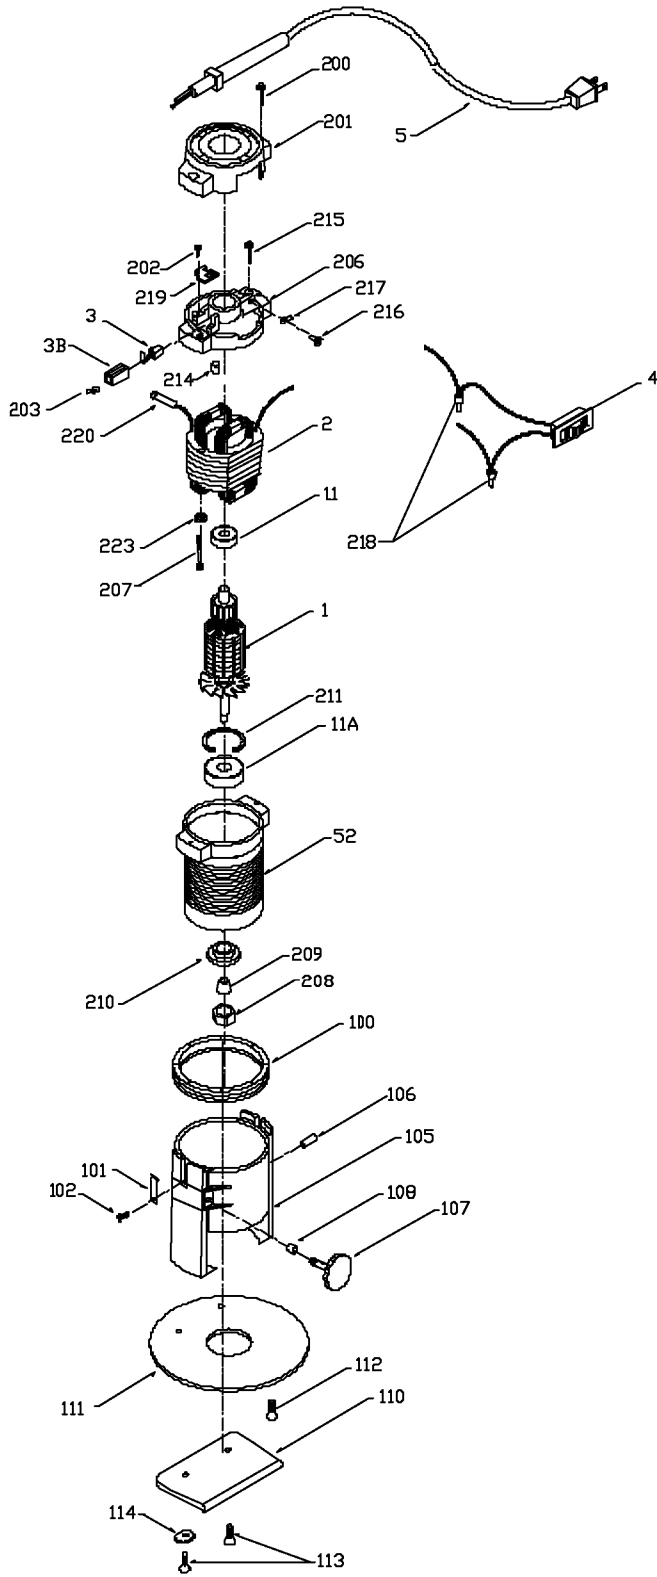

# PORTER-CABLE UNDERSCRIBE LAMINATE TRIMMER

attempted by trained repairmen. Contact the nearest Porter-Cable Service Center or other

# 410 4101

## Parts List for 4101 Type 1

Item Number	Part Number	Description	Qty Required
1	872645	ARMATURE	1
2	872650	FIELD	1
3	868866	BRUSH	2
3	844703	HOLDER	2
4	911374	SWITCH	1
5	875699	CORD	1
11	802341SV	BALL BEARING	1
11	874538SV	BALL BEARING	1
52	844483	MTR HOUSING	1
100	697468	RING	1
101	844648	SPRING CLIP	1
102	858008	SCREW	10
105	878716	BASE HOUSING	1
106	840109	PIN	1
107	693885	THUMB SCREW	1
108	693968	SPACER	1
110	912616	GUIDE PLATE	1
111	5140029-46	BASE	1
111	878705	SUB BASE	1
112	802289	SCREW	10
113	878512	SCREW	10
114	878513	ECCENTRIC	1
200	878389	SCREW	1
201	810006	CAP	1
202	844705	RETAINER	2
203	866312	TERMINAL	1
206	886629	INTERMEDIATE HSG T4	1

## Parts List for 4101 Type 1

Item Number	Part Number	Description	Qty Required
207	802607	SCREW	2
208	691257	NUT COLLET	1
209	684718	COLLET	1
210	844643	RETAINER	1
211	802302	RING	1
214	810425	PLUG	1
215	877817	SCREW	10
216	844107	SCREW	10
217	849314	TERM	1
218	682063	CONNECTOR VS	1
219	845620	BR HLDR RETAIN	2
220	846755	INSULATOR	1
223	802648	WASHER	2
856	683875	WRENCH OPEN END	1
856	901706	FAN	1
856	000000-00	No Longer Available	1
856	913050	WRENCH	1
856	683875	WRENCH OPEN END	1
856	698110	ALLEN WRENCH T2	1
856	000000-00	No Longer Available	1
856	901706	FAN	1