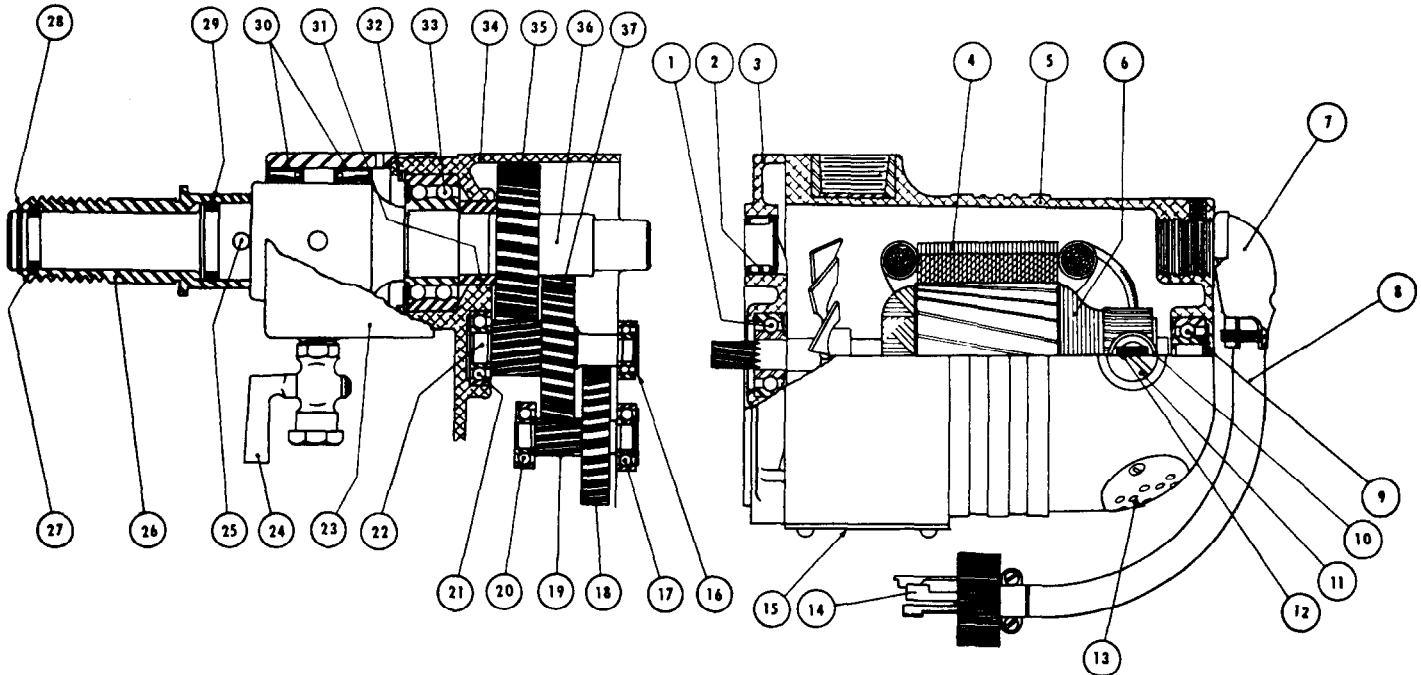

## DIAMOND CORE DRILL

REVISED BUL. 6160-1 DATE Feb. '68

Catalog No. 4020

Starting Serial No. 160-1001

WIRING INSTR.

Both Model and Serial No. must be furnished to obtain correct parts.

CORRECTS AND SUPERCEDES SERVICE BULLETIN 6160-1 DATED 3/3/59

### ILLUSTRATED PARTS

FIG.	PART NO.	DESCRIPTION OF PART
1	02-04-1140	Ball Bearing
2	02-50-4820	Needle Bearing
3	28-28-0301	Diaphragm
4	18-82-1070	Field Assembly
5	28-50-4121	Motor Housing
6	16-82-1220	Armature Assembly
7	22-56-0060	Right Angle Connector
8	22-64-0065	Cord (3-wire)
9	02-04-1070	Ball Bearing (Comm. End)
10	22-22-0015	Brush Holder Assembly (2)
11	23-44-0030	Brush Retaining Screw Assy. (2)
12	22-18-0055	Carbon Brush Assembly (2)
13	44-66-0180	Air Intake Cover Plate
14	23-36-0070	Twist Lock Plug
15	44-66-0050	Body Cover Plate
16	02-04-0820	Ball Bearing
17	02-04-0910	Ball Bearing
18	32-42-1201	1st Intermediate Gear

FIG.	PART NO.	DESCRIPTION OF PART
19	36-66-1251	1st Inter. Pinion Shaft
20	02-04-0910	Ball Bearing
21	02-04-1210	Ball Bearing
22	36-66-1301	2nd Intermediate Pinion Shaft
23	43-76-0051	Water Swivel Housing
24	45-80-0060	Valve
25	44-60-0050	Shear Pin
26	45-22-0050	Spindle Sleeve
27	34-40-1100	'O' Ring
28	34-60-1800	Snap Ring
29	34-40-1200	'O' Ring
30	45-06-0050	Water Seal
31	45-36-0080	Spindle Spacer
32	34-80-3800	Spindle Ball Ret. Ring
33	02-20-2520	Ball Bearing
34	28-14-0041	Gear Case
35	32-75-1261	Spindle Gear
36	38-50-0551	Spindle
37	32-44-1141	2nd Intermediate Gear