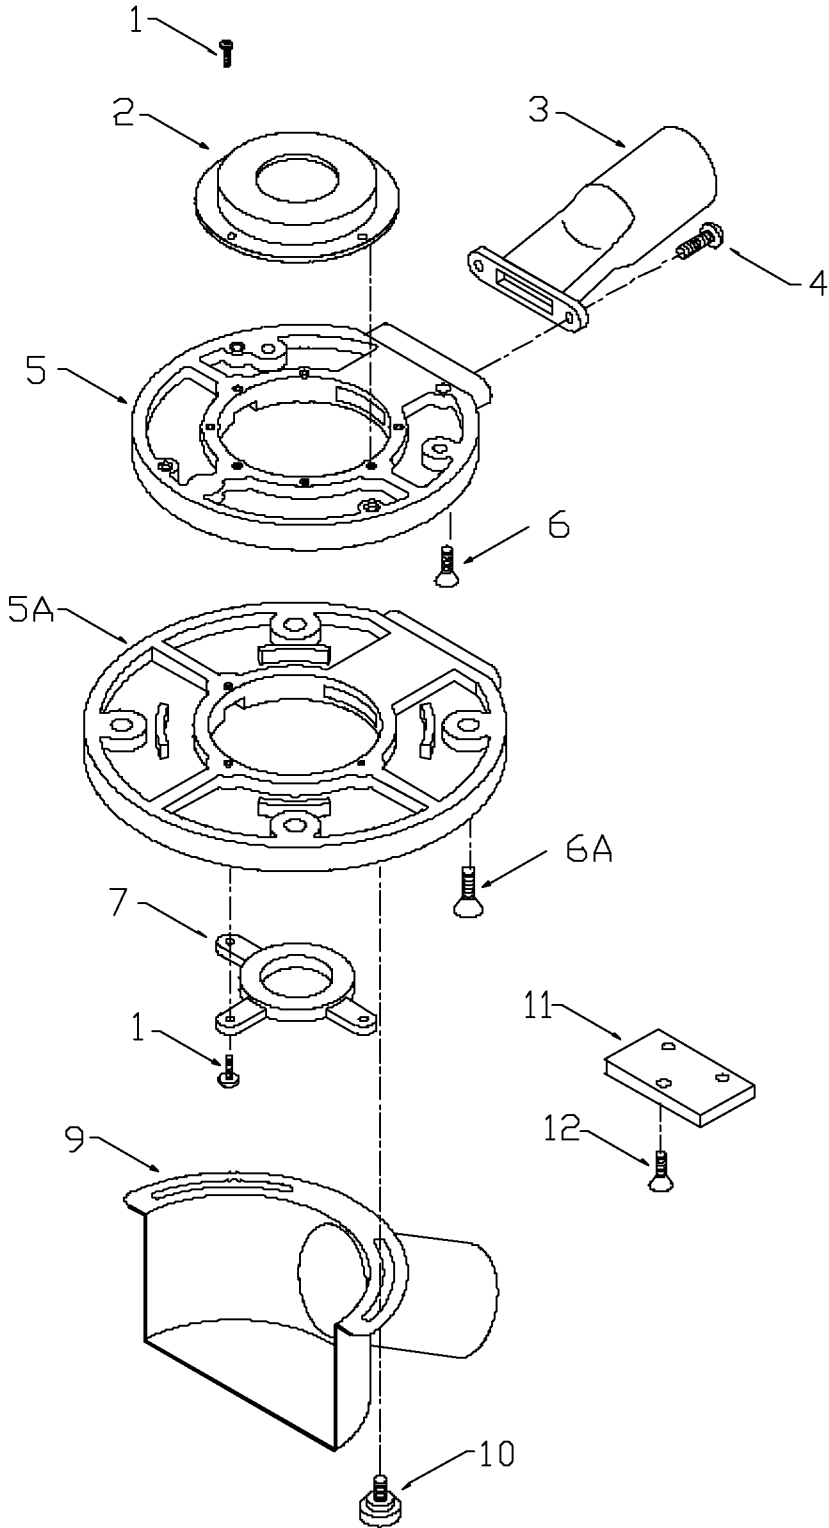

PORTER-CABLE

ROUTER

DUST COLLECTORS

39690

39700

Parts List for 39700 Type 1

Item Number	Part Number	Description	Qty Required
1	887972	SCREW	10
2	886909	VACUUM COVER	1
3	886910	HOSE CONNECTOR	1
4	883485	SCREW	2
5	000000-00	No Longer Available	1
6	881305	RTR MTG SCREW 10X24	10
6	000000-00	No Longer Available	10
7	886984	INSERT-TEMPLET GUIDE	1
8	000000-00	No Longer Available	1
9	886911	EDGE ATTACHMENT	1
10	887965	KNOB	1
11	887964	SPACER	1
12	000000-00	No Longer Available	10
856	889266	HOSE ADAPTER	1