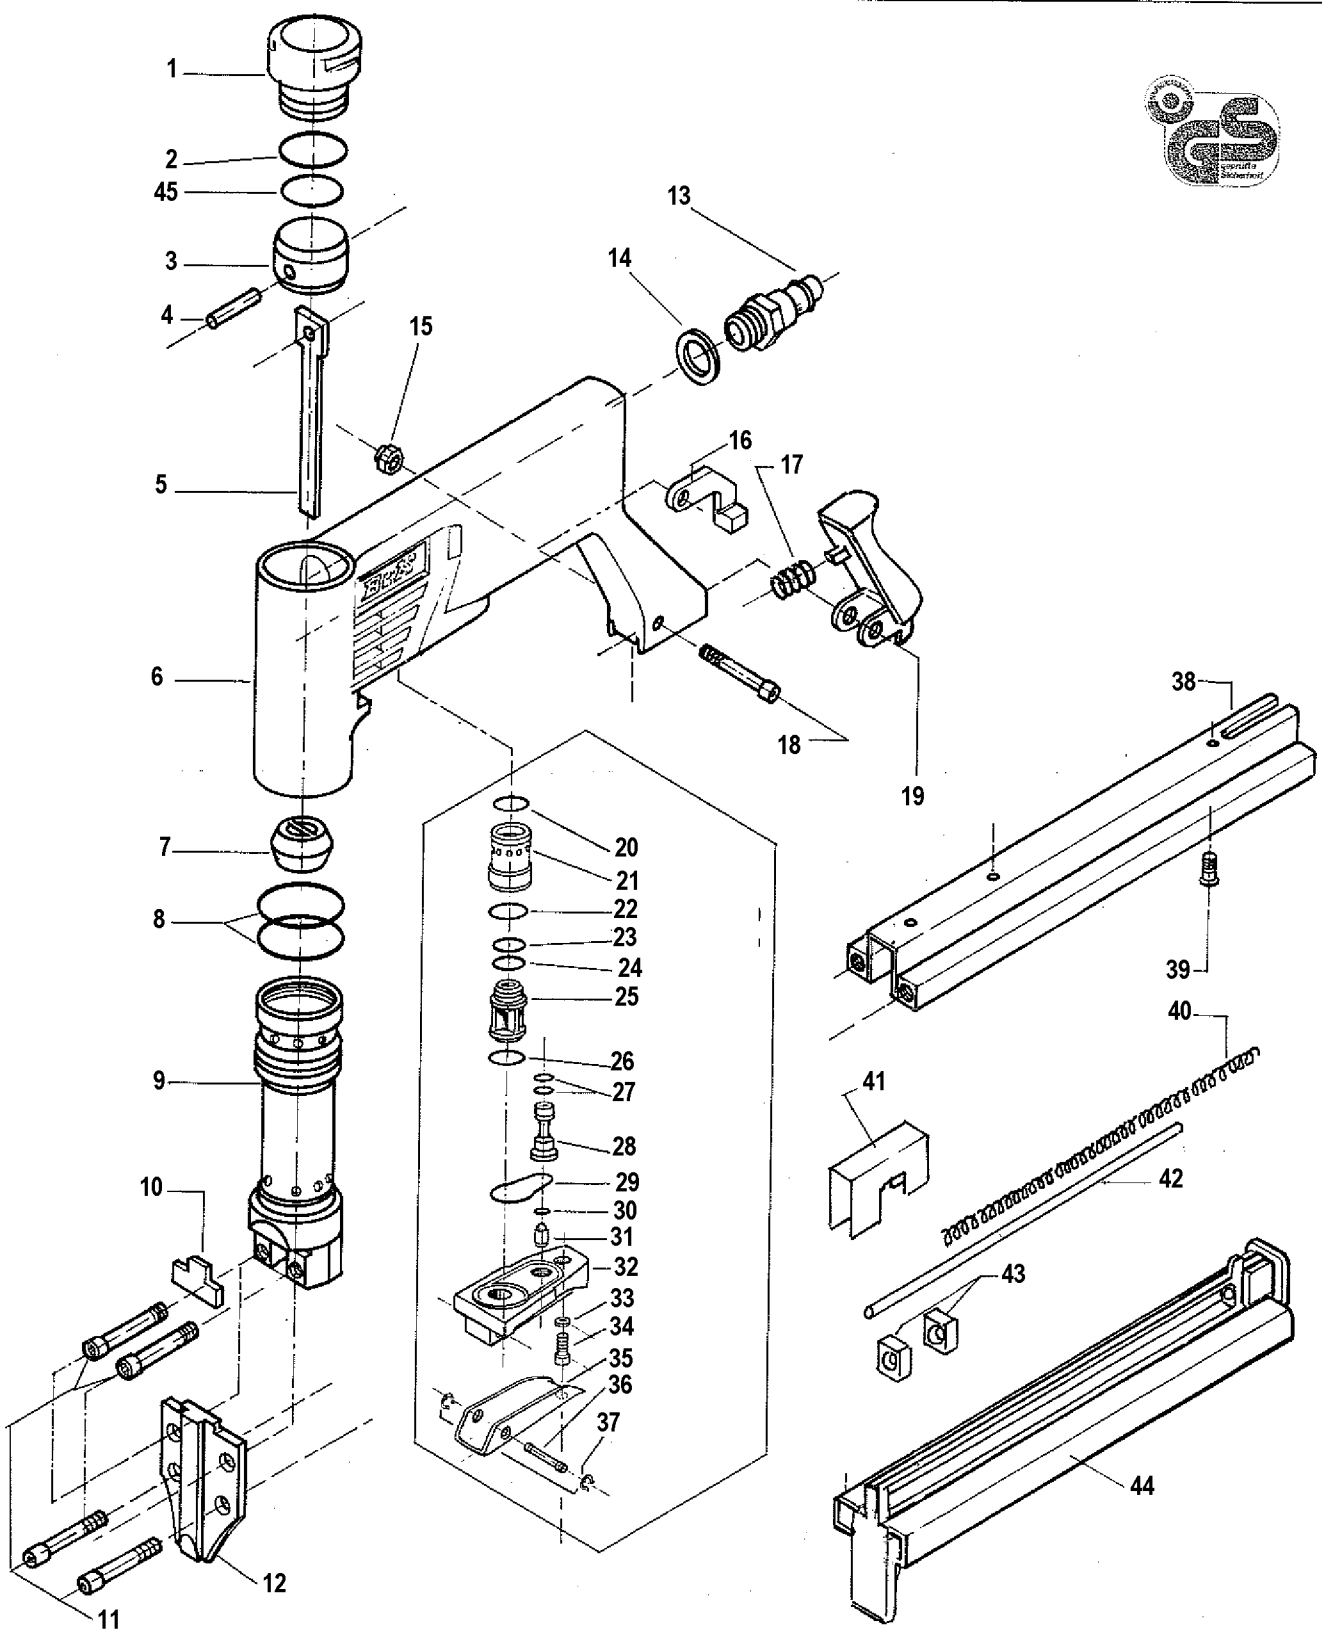

Typ
Type
Tipo

74/16-404 (Art.-Nr. 21 4041100 0, Standardgerät/Basic model)
397/16-407 (Art.-Nr. 21 4071100 0, Standardgerät/Basic model)

N/A
- BA-T407

Parts List for 397/16-407 Type 0

Item Number	Part Number	Description	Qty Required
1	000000-00	No Longer Available	1
2	BA-601230	O-RING	1
3	000000-00	No Longer Available	1
4	BA-610460	LOCK PIN	1
5	BA-2040701820	DRIVER	1
6	BA-2040010022	HOUSING	1
7	000000-00	No Longer Available	1
8	BA-600240	O-RING	1
9	BA-2040010260	CYLINDER	1
10	000000-00	No Longer Available	1
11	BA-753420	ALLEN BOLT FRONT NOS	4
12	000000-00	No Longer Available	1
13	000000-00	No Longer Available	1
14	000000-00	No Longer Available	1
15	000000-00	No Longer Available	1
16	000000-00	No Longer Available	1
17	000000-00	No Longer Available	1
18	000000-00	No Longer Available	1
19	000000-00	No Longer Available	1
20	000000-00	No Longer Available	1
21	BA-2040010451	VALVE CYLINDER	1
22	BA-600860	O-RING	1
23	BA-601570	O-RING	1
24	BA-601090	O-RING	1
25	BA-2040010460	VALVE SHAFT	1
26	BA-600140	O-RING	1
27	BA-600820	O-RING	1

Parts List for 397/16-407 Type 0

Item Number	Part Number	Description	Qty Required
28	000000-00	No Longer Available	1
29	BA-601020	O-RING	1
30	BA-600050	O-RING	1
31	000000-00	No Longer Available	1
32	BA-2040010422	VALVE CAP	1
33	000000-00	No Longer Available	1
34	BA-753410	ALLEN BOLT	1
35	000000-00	No Longer Available	1
36	BA-2000020470	VALVE TRIGGER PIN	1
37	000000-00	No Longer Available	1
38	000000-00	No Longer Available	1
39	000000-00	No Longer Available	1
40	000000-00	No Longer Available	1
41	000000-00	No Longer Available	1
42	000000-00	No Longer Available	1
43	000000-00	No Longer Available	2
44	000000-00	No Longer Available	1
45	BA-601150	O-RING	1