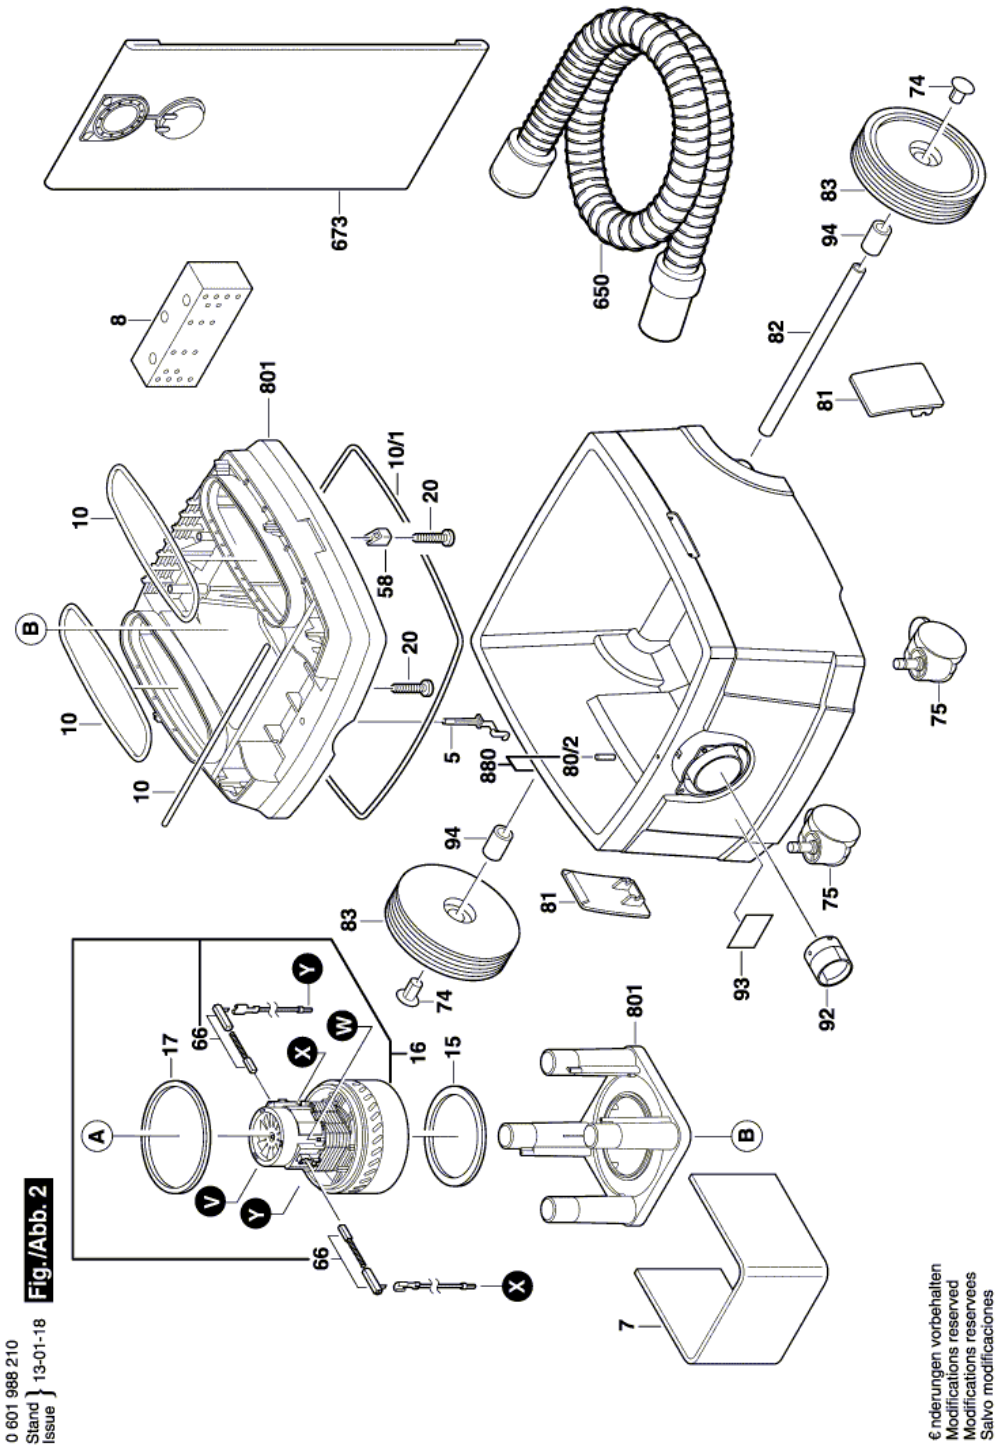

Illustration - Type E

Information subject to change without further notice.