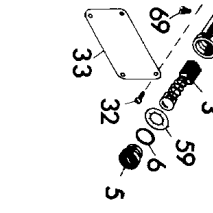

800
801

858

Parts List for 3912 Type 6

Item Number	Part Number	Description	Qty Required
1	000000-00	No Longer Available	1
2	000000-00	No Longer Available	1
3	145019-00	BRUSH & SPRING	2
4	145018-00	HOLDER,BRUSH	2
5	49888-01	CAP,BRUSH	2
6	96122-00	O RING	2
7	131004-00	SWITCH,TRIGGER	1
8	50272-98	CORD/10FT./14-3	1
9	14201-00	BEARING,BALL	1
10	50271-00	BEARING,BALL	1
11	000000-00	No Longer Available	1
12	000000-00	No Longer Available	1
13	000000-00	No Longer Available	1
14	24926-01	NUT	1
15	133064-00	PINION	1
16	000000-00	No Longer Available	1
17	50047-00	RING	1
18	131519-00	BEARING PLATE	1
19	000000-00	No Longer Available	3
20	000000-00	No Longer Available	1
21	922772-00	BAFFLE,FAN	1
22	093263-00	SCREW,CAP	2
23	36390-00	WASHER	1
24	093290-00	NUT	1
25	18759-00	SCREW	2
26	000000-00	No Longer Available	1
27	417-00	WASHER	2

Parts List for 3912 Type 6

Item Number	Part Number	Description	Qty Required
28	94593-03	TERMINAL	1
29	000000-00	No Longer Available	1
29	000000-00	No Longer Available	1
30	030612-00	PLUG	1
31	000000-00	No Longer Available	1
32	3041-00	SCREW	4
33	000000-00	No Longer Available	1
34	15782-00	RING,LOCKING	2
35	93285-00	SHOE	1
36	096779-00	BOLT	1
37	67414-00	TUBE	2
38	63580-00	FILTER	2
39	000000-00	No Longer Available	2
40	000000-00	No Longer Available	4
41	032172-00	SCREW	2
42	93289-00	WASHER,CLAMP O	1
43	000000-00	No Longer Available	1
44	000000-00	No Longer Available	1
45	93272-00	BUMPER	1
46	31705-00	WASHER	1
47	330019-10	SCREW	2
48	132319-01	CLAMP,CORD	1
49	62300-00	PROTECTOR,CORD	1
50	000000-00	No Longer Available	1
51	50706-00	BEARING,BALL	1
52	488807-00	FLAT WASHER	2
53	96089-00	SCREW	5

Parts List for 3912 Type 6

Item Number	Part Number	Description	Qty Required
79	99180-43	RING,'O'	1
80	000000-00	No Longer Available	1
800	429698-00	GREASE:4 LB CAN	1
801	429698-00	GREASE:4 LB CAN	1
858	DW4704	12 DRY CUT DIAMOND WHEEL	1