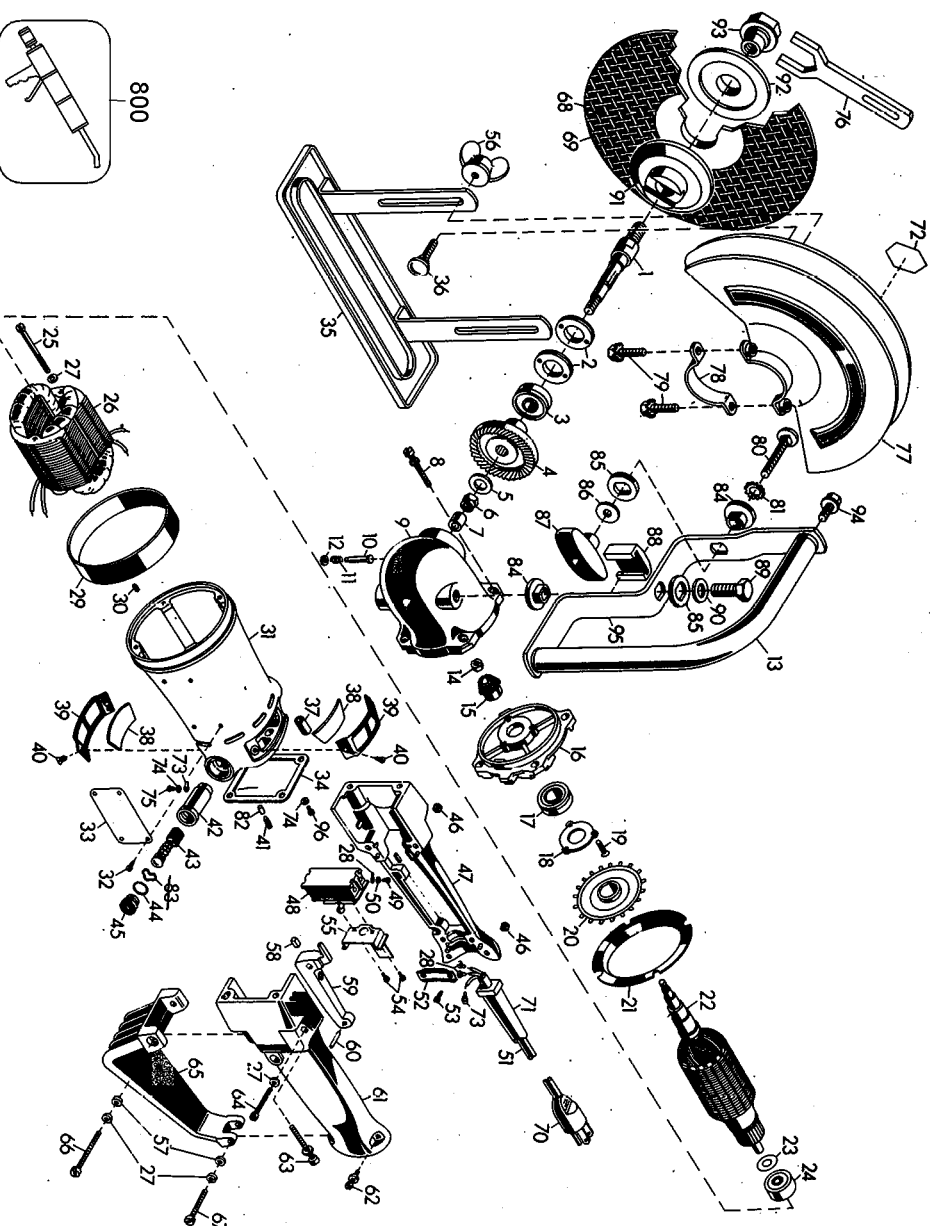

800

Parts List for 3912 Type 1

Item Number	Part Number	Description	Qty Required
1	000000-00	No Longer Available	1
2	15782-00	RING,LOCKING	2
3	50706-00	BEARING,BALL	1
4	000000-00	No Longer Available	1
5	000000-00	No Longer Available	1
6	56902-01	NUT	1
7	021635-00	NEEDLE BEARING	1
8	99461-28	SCREW	4
9	000000-00	No Longer Available	1
10	000000-00	No Longer Available	1
11	000000-00	No Longer Available	1
12	000000-00	No Longer Available	1
13	000000-00	No Longer Available	1
14	24926-01	NUT	1
15	133064-00	PINION	1
16	000000-00	No Longer Available	1
17	50271-00	BEARING,BALL	1
18	131519-00	BEARING PLATE	1
19	000000-00	No Longer Available	6
20	000000-00	No Longer Available	1
21	922772-00	BAFFLE,FAN	1
22	000000-00	No Longer Available	1
23	36390-00	WASHER	1
24	14201-00	BEARING,BALL	1
25	18759-00	SCREW	2
26	000000-00	No Longer Available	1
27	417-00	WASHER	5

Parts List for 3912 Type 1

Item Number	Part Number	Description	Qty Required
28	33315-00	TERMINAL	4
29	000000-00	No Longer Available	1
30	030612-00	PLUG	1
31	000000-00	No Longer Available	1
32	3041-00	SCREW	4
33	000000-00	No Longer Available	1
34	000000-00	No Longer Available	1
35	93285-00	SHOE	1
36	096779-00	BOLT	2
37	67414-00	TUBE	2
38	63580-00	FILTER	2
39	000000-00	No Longer Available	2
40	000000-00	No Longer Available	1
41	032172-00	SCREW	2
42	145018-00	HOLDER,BRUSH	2
43	50274-00	BRUSH&SPRING	2
44	96122-00	O RING	2
45	49888-01	CAP,BRUSH	2
46	406-00	NUT	4
47	000000-00	No Longer Available	1
48	000000-00	No Longer Available	1
49	000000-00	No Longer Available	4
50	004145-01	WASHER	4
51	50272-98	CORD/10FT./14-3	1
52	3618-00	CLAMP	1
53	2541-01	SCREW	2
54	000000-00	No Longer Available	1