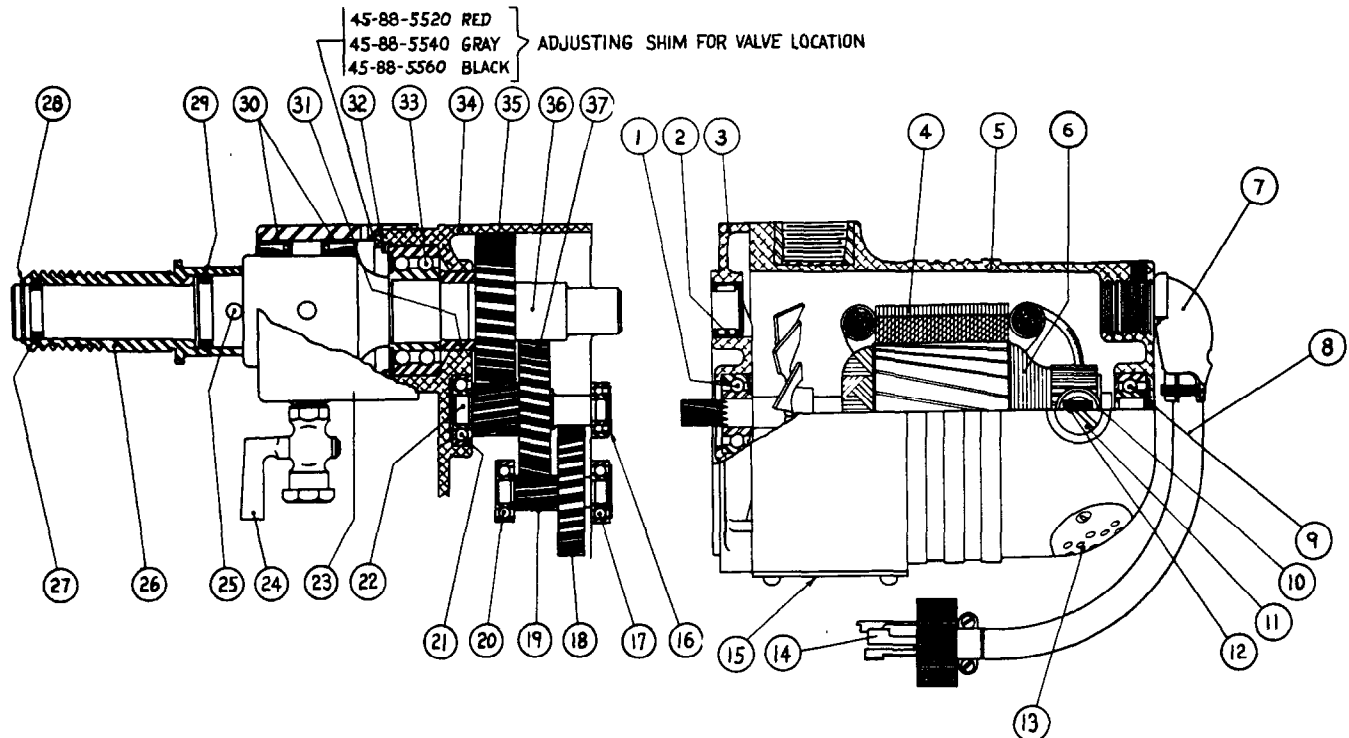

## DIAMOND CORE DRILL

REVISED BUL. 6158-1 DATE Feb. '68  
WIRING INSTR.

Catalog No. **3880**

Starting Serial No. **158-1001**

Both Model and Serial No. must be furnished to obtain correct parts.

CORRECTS AND SUPERCEDES SERVICE BULLETIN 6158-1 DATED 3/3/59

FIG.	PART NO.	DESCRIPTION OF PART
1	02-04-1140	Ball Bearing
2	02-50-4820	Needle Bearing
3	28-28-0301	Diaphragm
4	18-82-1070	Field Assembly
5	28-50-4121	Motor Housing
6	16-82-1220	Armature Assembly
7	22-56-0060	Right Angle Connector
8	22-64-0065	Cord (3-wire)
9	02-04-1070	Ball Bearing (Comm. End)
10	22-22-0015	Brush Holder Assembly (2)
11	23-44-0030	Brush Retaining Screw Assembly (2)
12	22-18-0055	Carbon Brush Assembly (2)
13	44-66-0180	Air Intake Cover Plate
14	23-36-0070	Twist Lock Plug
15	44-66-0050	Body Cover Plate
16	02-04-0820	Ball Bearing
17	02-04-0910	Ball Bearing
18	32-42-1201	1st Intermediate Gear

FIG.	PART NO.	DESCRIPTION OF PART
19	36-66-3201	1st Inter. Pinion Shaft
20	02-04-0910	Ball Bearing
21	02-04-1210	Ball Bearing
22	36-66-1301	2nd Intermediate Pinion Shaft
23	43-76-0051	Water Swivel Housing
24	45-80-0060	Valve
25	44-60-0050	Shear Pin
26	45-22-0050	Spindle Sleeve
27	34-40-1100	'O' Ring
28	34-60-1800	Snap Ring
29	34-40-1200	'O' Ring
30	45-06-0050	Water Seal
31	45-36-0080	Spindle Spacer
32	34-80-3800	Spindle Ball Retaining Ring
33	02-20-2520	Ball Bearing
34	28-14-0041	Gear Case
35	32-75-1261	Spindle Gear
36	38-50-0551	Spindle
37	32-44-1261	2nd Intermediate Gear

PART NO.	DESCRIPTION OF PART
49-18-0050	Water Hose
12-98-2000	Name Plate
06-85-0200	6x1/4 P.K. Rd. Hd. Air Intake Plate Screw (2)
06-77-0450	4x1/4 Driv-In Name Plate Screws (2)
06-81-2100	1/4-20x3-1/4 Fil.Hd. Gear Case Screws (2)
06-81-1975	1/4-20x2-1/4 Fil.Hd. Gear Case Screws (2)
06-81-1150	10-24x3-1/8 Fil. Hd. Field Screws (2)
06-83-2650	1/4-20x3/8 Hd'less Brush Holder Set Screws(2)