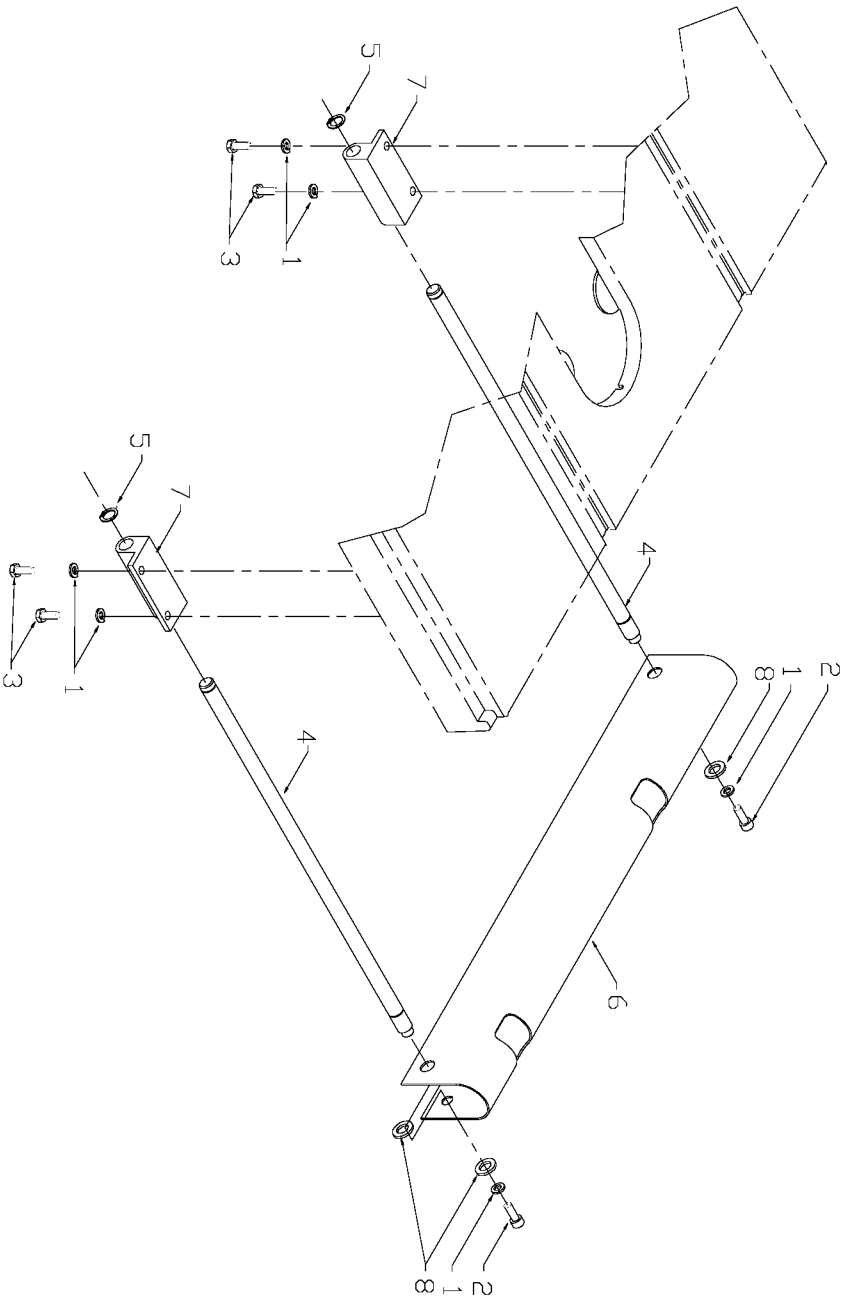

PORTER-CABLE OUTFEED SUPPORT

38239

Parts List for 38239 Type 1

Item Number	Part Number	Description	Qty Required
1	488874-00	LOCK WASHER	6
2	1246004	CAP SCREW	2
3	1246014	CAP SCREW	4
4	000000-00	No Longer Available	1
5	1349940	E-RING	2
6	000000-00	No Longer Available	1
7	894186	BRACKET	2
8	896294	WASHER	3