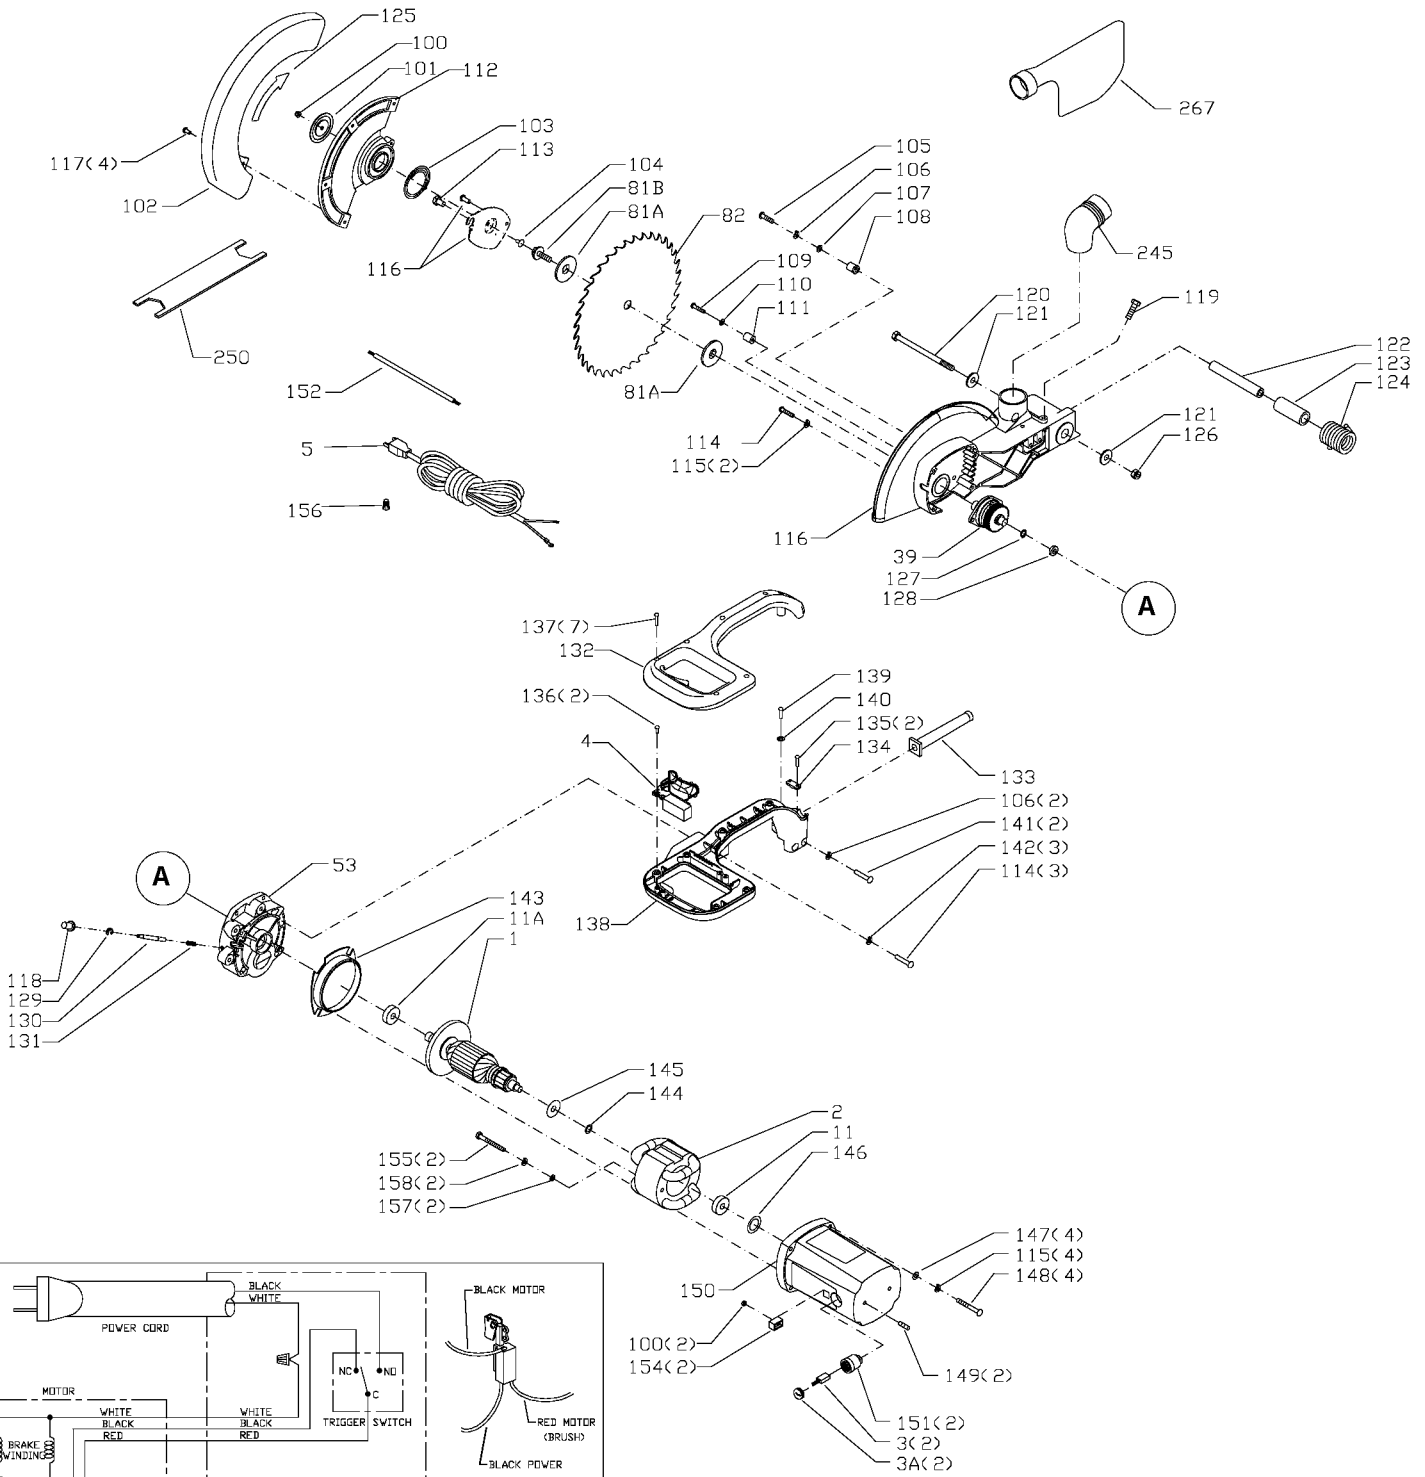

10" COMPOUND SLIDE MITER BOX

Parts List for 3807 Type 1

Item Number	Part Number	Description	Qty Required
1	1347588	ARMATURE	1
2	894539	FIELD	1
3	1348266	BRUSH	2
3	1348267	BRUSH CAP	2
4	895393	SWITCH	1
5	N017151	CORDSET	1
5	N017151	CORDSET	1
11	894450	BEARING	1
11	400081390008	BEARING	1
39	000000-00	No Longer Available	1
51	000000-00	No Longer Available	1
53	000000-00	No Longer Available	1
57	894584	HANDLE COVER	1
81	488820-00	OUTER FLANGE	1
81	908601	SCREW	1
82	DW3114	10 40T JOBSITE SAW BLADE	1
84	899887	KNOB	1
100	488871-00	LOCK NUT	2
101	1347280	PLATE	1
102	902881	BLADE GUARD	1
103	1342998	SPRING	1
104	488867-00	CARRIAGE HEAD SCREW	1
105	895362	SCREW	1
106	491957-00	LOCK WASHER	8
107	5140010-69	WASHER	11
108	1346289	STOP	1
109	901020100556	MACHINE SCREW	1

Parts List for 3807 Type 1

Item Number	Part Number	Description	Qty Required
110	904010101609	STEEL WASHER	2
111	1346292	BUMPER	1
112	895359	BLADE GUARD MOUNT	1
113	000000-00	No Longer Available	1
114	1310157	SCREW	3
115	488874-00	LOCK WASHER	6
116	000000-00	No Longer Available	1
117	901021201711	SCREW	4
118	894453	ARBOR BUTTON	1
119	901010600609S	CAP SCREW	1
119	000000-00	No Longer Available	1
120	1349165	BOLT	1
121	904010312937	WASHER	1
122	1346285	SPACER	1
123	1346272	BUSHING	1
124	1346275	SPRING	1
125	000000-00	No Longer Available	1
126	1342922	LOCK NUT	1
127	1341016	RET RING	1
128	1344003	BEARING	1
129	894452	E-RING	1
130	000000-00	No Longer Available	1
131	1348261	SPRING	1
132	895527	HANDLE	1
133	894431	STRAIN RELIEF	1
134	000000-00	No Longer Available	1
135	488867-00	CARRIAGE HEAD SCREW	2