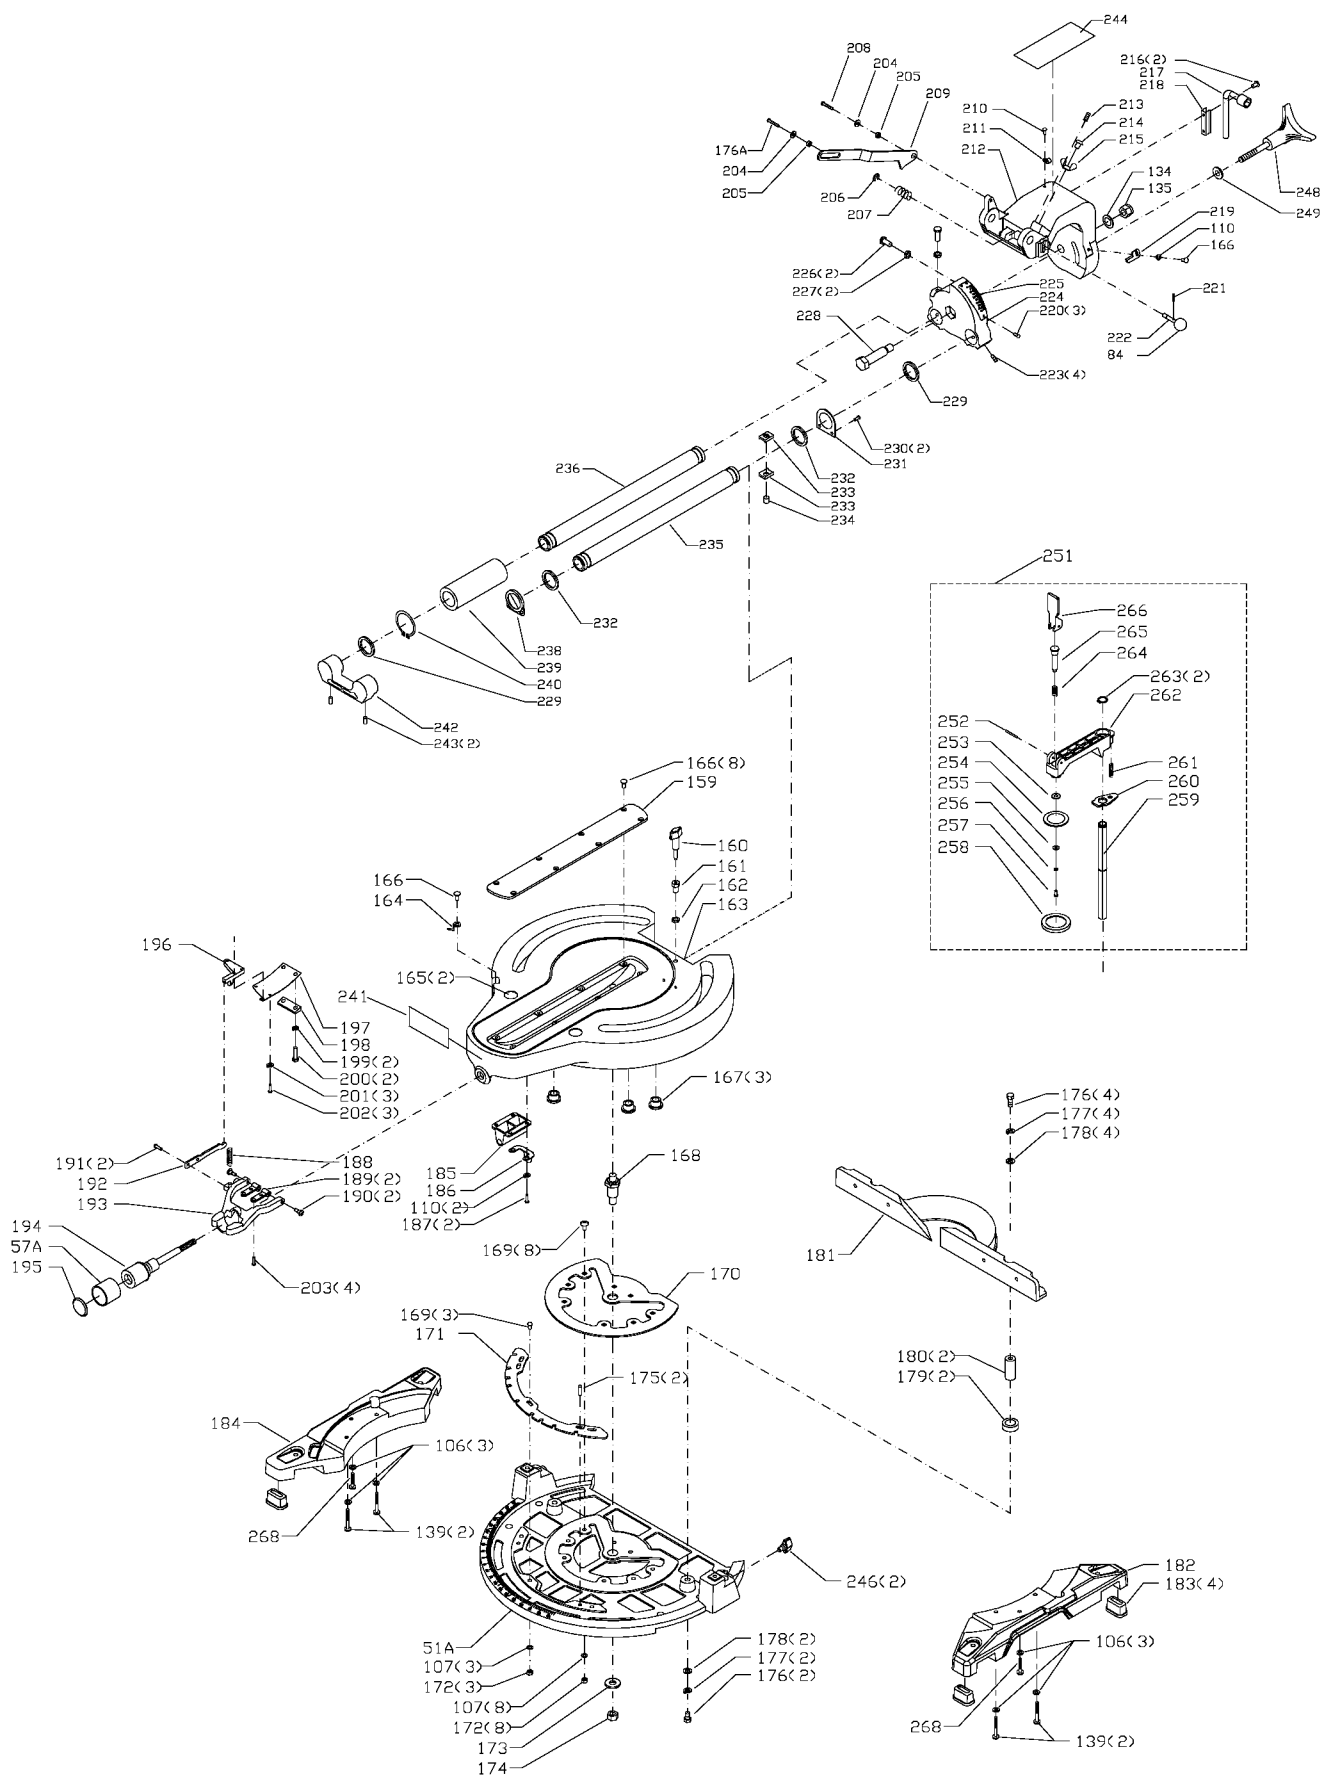

10" COMPOUND SLIDE MITER BOX

Parts List for 3807 Type 1

Item Number	Part Number	Description	Qty Required
1	1347588	ARMATURE	1
2	894539	FIELD	1
3	1348266	BRUSH	2
3	1348267	BRUSH CAP	2
4	895393	SWITCH	1
5	N017151	CORDSET	1
5	N017151	CORDSET	1
11	894450	BEARING	1
11	400081390008	BEARING	1
39	000000-00	No Longer Available	1
51	000000-00	No Longer Available	1
53	000000-00	No Longer Available	1
57	894584	HANDLE COVER	1
81	488820-00	OUTER FLANGE	1
81	908601	SCREW	1
82	DW3114	10 40T JOBSITE SAW BLADE	1
84	899887	KNOB	1
100	488871-00	LOCK NUT	2
101	1347280	PLATE	1
102	902881	BLADE GUARD	1
103	1342998	SPRING	1
104	488867-00	CARRIAGE HEAD SCREW	1
105	895362	SCREW	1
106	491957-00	LOCK WASHER	8
107	5140010-69	WASHER	11
108	1346289	STOP	1
109	901020100556	MACHINE SCREW	1

Parts List for 3807 Type 1

Item Number	Part Number	Description	Qty Required
110	904010101609	STEEL WASHER	2
111	1346292	BUMPER	1
112	895359	BLADE GUARD MOUNT	1
113	000000-00	No Longer Available	1
114	1310157	SCREW	3
115	488874-00	LOCK WASHER	6
116	000000-00	No Longer Available	1
117	901021201711	SCREW	4
118	894453	ARBOR BUTTON	1
119	901010600609S	CAP SCREW	1
119	000000-00	No Longer Available	1
120	1349165	BOLT	1
121	904010312937	WASHER	1
122	1346285	SPACER	1
123	1346272	BUSHING	1
124	1346275	SPRING	1
125	000000-00	No Longer Available	1
126	1342922	LOCK NUT	1
127	1341016	RET RING	1
128	1344003	BEARING	1
129	894452	E-RING	1
130	000000-00	No Longer Available	1
131	1348261	SPRING	1
132	895527	HANDLE	1
133	894431	STRAIN RELIEF	1
134	000000-00	No Longer Available	1
135	488867-00	CARRIAGE HEAD SCREW	2