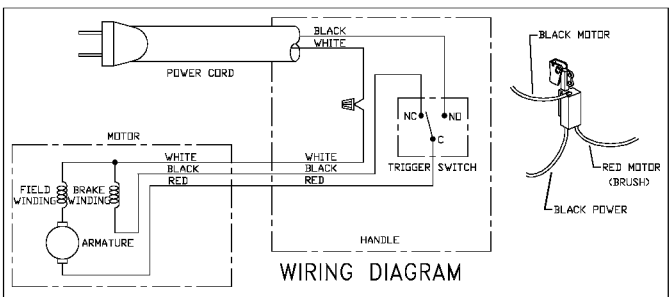

10" COMPOUND SLIDE MITER BOX

Parts List for 3807 Type 1

Item Number	Part Number	Description	Qty Required
1	1347588	ARMATURE	1
2	894539	FIELD	1
3	1348266	BRUSH	2
3	1348267	BRUSH CAP	2
4	895393	SWITCH	1
5	N017151	CORDSET	1
5	N017151	CORDSET	1
11	894450	BEARING	1
11	400081390008	BEARING	1
39	000000-00	No Longer Available	1
51	000000-00	No Longer Available	1
53	000000-00	No Longer Available	1
57	894584	HANDLE COVER	1
81	488820-00	OUTER FLANGE	1
81	908601	SCREW	1
82	DW3114	10 40T JOBSITE SAW BLADE	1
84	899887	KNOB	1
100	488871-00	LOCK NUT	2
101	1347280	PLATE	1
102	902881	BLADE GUARD	1
103	1342998	SPRING	1
104	488867-00	CARRIAGE HEAD SCREW	1
105	895362	SCREW	1
106	491957-00	LOCK WASHER	8
107	5140010-69	WASHER	11
108	1346289	STOP	1
109	901020100556	MACHINE SCREW	1

Parts List for 3807 Type 1

Item Number	Part Number	Description	Qty Required
110	904010101609	STEEL WASHER	2
111	1346292	BUMPER	1
112	895359	BLADE GUARD MOUNT	1
113	000000-00	No Longer Available	1
114	1310157	SCREW	3
115	488874-00	LOCK WASHER	6
116	000000-00	No Longer Available	1
117	901021201711	SCREW	4
118	894453	ARBOR BUTTON	1
119	901010600609S	CAP SCREW	1
119	000000-00	No Longer Available	1
120	1349165	BOLT	1
121	904010312937	WASHER	1
122	1346285	SPACER	1
123	1346272	BUSHING	1
124	1346275	SPRING	1
125	000000-00	No Longer Available	1
126	1342922	LOCK NUT	1
127	1341016	RET RING	1
128	1344003	BEARING	1
129	894452	E-RING	1
130	000000-00	No Longer Available	1
131	1348261	SPRING	1
132	895527	HANDLE	1
133	894431	STRAIN RELIEF	1
134	000000-00	No Longer Available	1
135	488867-00	CARRIAGE HEAD SCREW	2