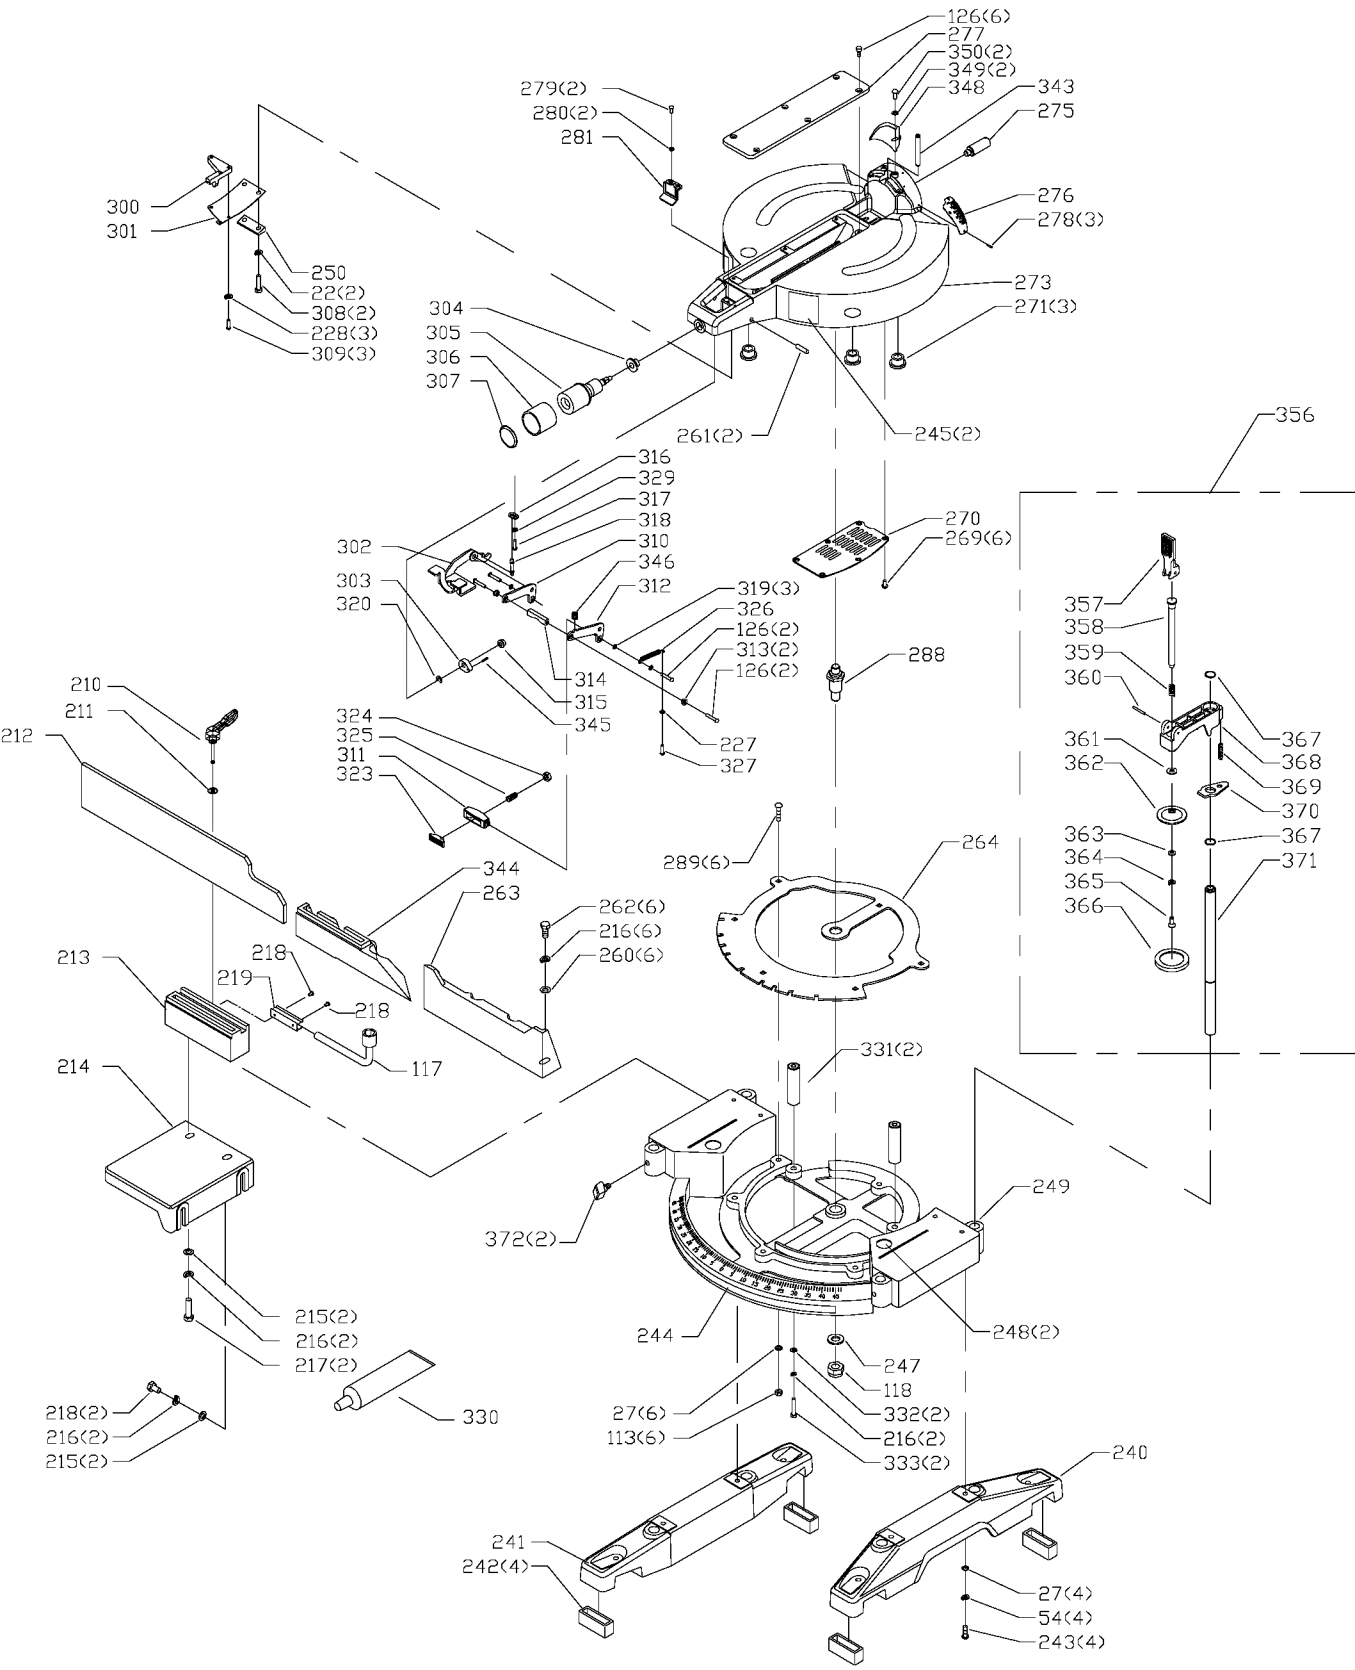

PORTER-CABLE

12" COMPOUND MITER BOX

only be attempted by trained repairmen. Contact the nearest Porter-Cable Service Center or other competent repair center.

3802 T2

Parts List for 3802 Type 2

Item Number	Part Number	Description	Qty Required
1	901021201711	SCREW	4
2	1347287	M5 PUSH NUT	1
3	1347286	WHEEL	1
4	1347285	BUSHING	1
5	488871-00	LOCK NUT	2
6	1347280	PLATE	1
7	900261	BLADE GUARD	1
8	000000-00	No Longer Available	1
9	1342998	SPRING	1
10	488867-00	CARRIAGE HEAD SCREW	1
11	908601	SCREW	1
12	900983	BLADE FLANGE	1
13	000000-00	No Longer Available	1
14	1347289	GUARD STOP	1
15	000000-00	No Longer Available	1
16	DW3123	32T SAW BLADE	1
17	1347233	INNER BLADE FLANGE	1
18	901010600629	SCREW	1
20	900025	DUST SHROUD	1
21	1347290	SCREW	2
22	488874-00	LOCK WASHER	11
23	000000-00	No Longer Available	1
24	900026	ACORN NUT	1
25	000000-00	No Longer Available	2
27	904010101614S	STEEL WASHER	1
29	894410	DUST BAG	1
30	894411	SCREW	1

Parts List for 3802 Type 2

Item Number	Part Number	Description	Qty Required
31	000000-00	No Longer Available	1
32	901010600609S	CAP SCREW	1
33	900566	SPACER	1
34	1346272	BUSHING	1
35	900027	SPRING	1
36	904010312937	WASHER	1
37	1342922	LOCK NUT	1
38	1347266	DEFLECTOR	1
39	901020100559	MACHINE SCREW	1
40	1349622	BLOCK	2
41	1350297S	SCREW	7
42	894424	TOP HANDLE	1
45	1087576	SCREW	2
46	894426	SWITCH COVER	1
47	894427	SWITCH	1
48	894428	BOTTOM HANDLE	1
49	489143-00	WASHER	1
50	000000-00	No Longer Available	1
51	000000-00	No Longer Available	2
52	000000-00	No Longer Available	1
53	894431	STRAIN RELIEF	1
54	491957-00	LOCK WASHER	2
55	901020100501	MACHINE SCREW	2
56	1340622	WASHER	3
57	1310157	SCREW	3
58	000000-00	No Longer Available	1
59	1347291	SCREW	3