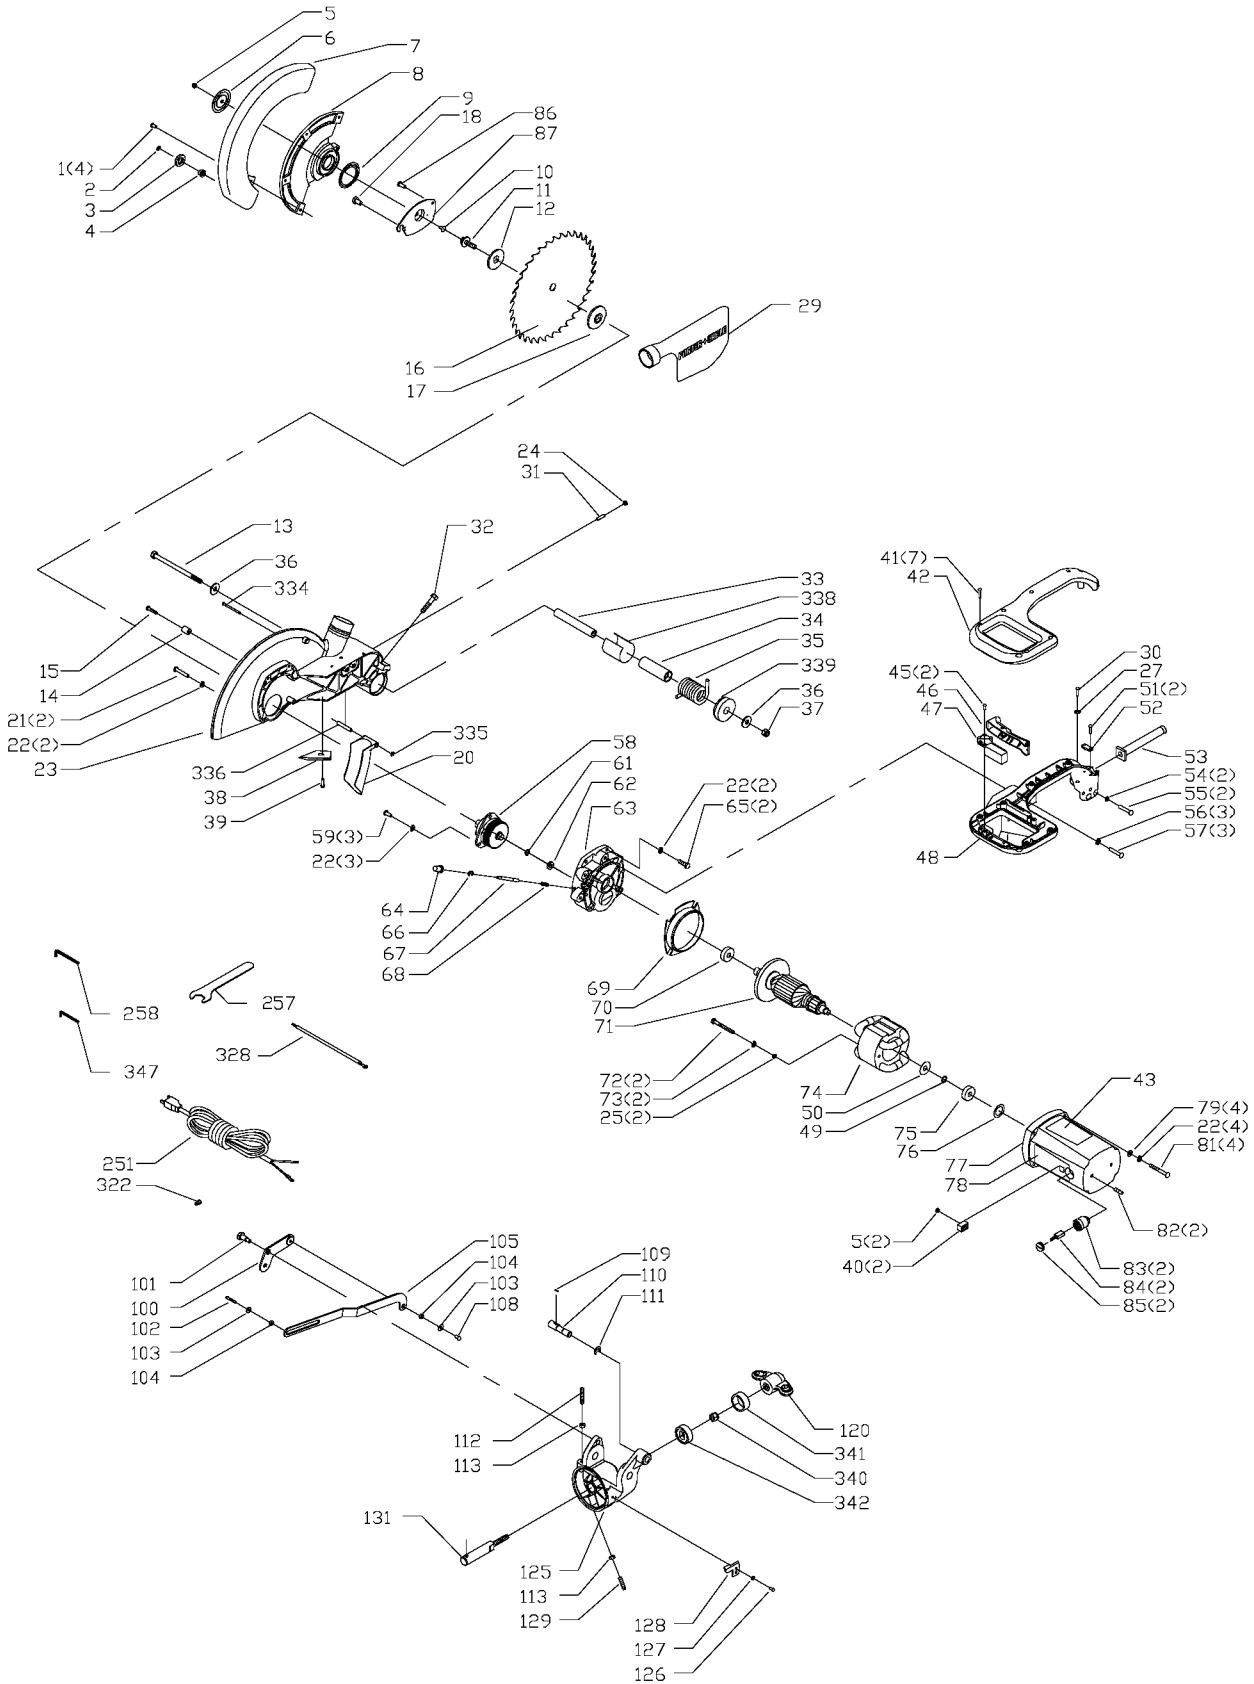

PORTER-CABLE

12" COMPOUND MITER BOX

only be attempted by trained repairmen. Contact the nearest Porter-Cable Service Center or other competent repair center.

3802 T2

Parts List for 3802 Type 2

Item Number	Part Number	Description	Qty Required
1	901021201711	SCREW	4
2	1347287	M5 PUSH NUT	1
3	1347286	WHEEL	1
4	1347285	BUSHING	1
5	488871-00	LOCK NUT	2
6	1347280	PLATE	1
7	900261	BLADE GUARD	1
8	000000-00	No Longer Available	1
9	1342998	SPRING	1
10	488867-00	CARRIAGE HEAD SCREW	1
11	908601	SCREW	1
12	900983	BLADE FLANGE	1
13	000000-00	No Longer Available	1
14	1347289	GUARD STOP	1
15	000000-00	No Longer Available	1
16	DW3123	32T SAW BLADE	1
17	1347233	INNER BLADE FLANGE	1
18	901010600629	SCREW	1
20	900025	DUST SHROUD	1
21	1347290	SCREW	2
22	488874-00	LOCK WASHER	11
23	000000-00	No Longer Available	1
24	900026	ACORN NUT	1
25	000000-00	No Longer Available	2
27	904010101614S	STEEL WASHER	1
29	894410	DUST BAG	1
30	894411	SCREW	1

Parts List for 3802 Type 2

Item Number	Part Number	Description	Qty Required
31	000000-00	No Longer Available	1
32	901010600609S	CAP SCREW	1
33	900566	SPACER	1
34	1346272	BUSHING	1
35	900027	SPRING	1
36	904010312937	WASHER	1
37	1342922	LOCK NUT	1
38	1347266	DEFLECTOR	1
39	901020100559	MACHINE SCREW	1
40	1349622	BLOCK	2
41	1350297S	SCREW	7
42	894424	TOP HANDLE	1
45	1087576	SCREW	2
46	894426	SWITCH COVER	1
47	894427	SWITCH	1
48	894428	BOTTOM HANDLE	1
49	489143-00	WASHER	1
50	000000-00	No Longer Available	1
51	000000-00	No Longer Available	2
52	000000-00	No Longer Available	1
53	894431	STRAIN RELIEF	1
54	491957-00	LOCK WASHER	2
55	901020100501	MACHINE SCREW	2
56	1340622	WASHER	3
57	1310157	SCREW	3
58	000000-00	No Longer Available	1
59	1347291	SCREW	3