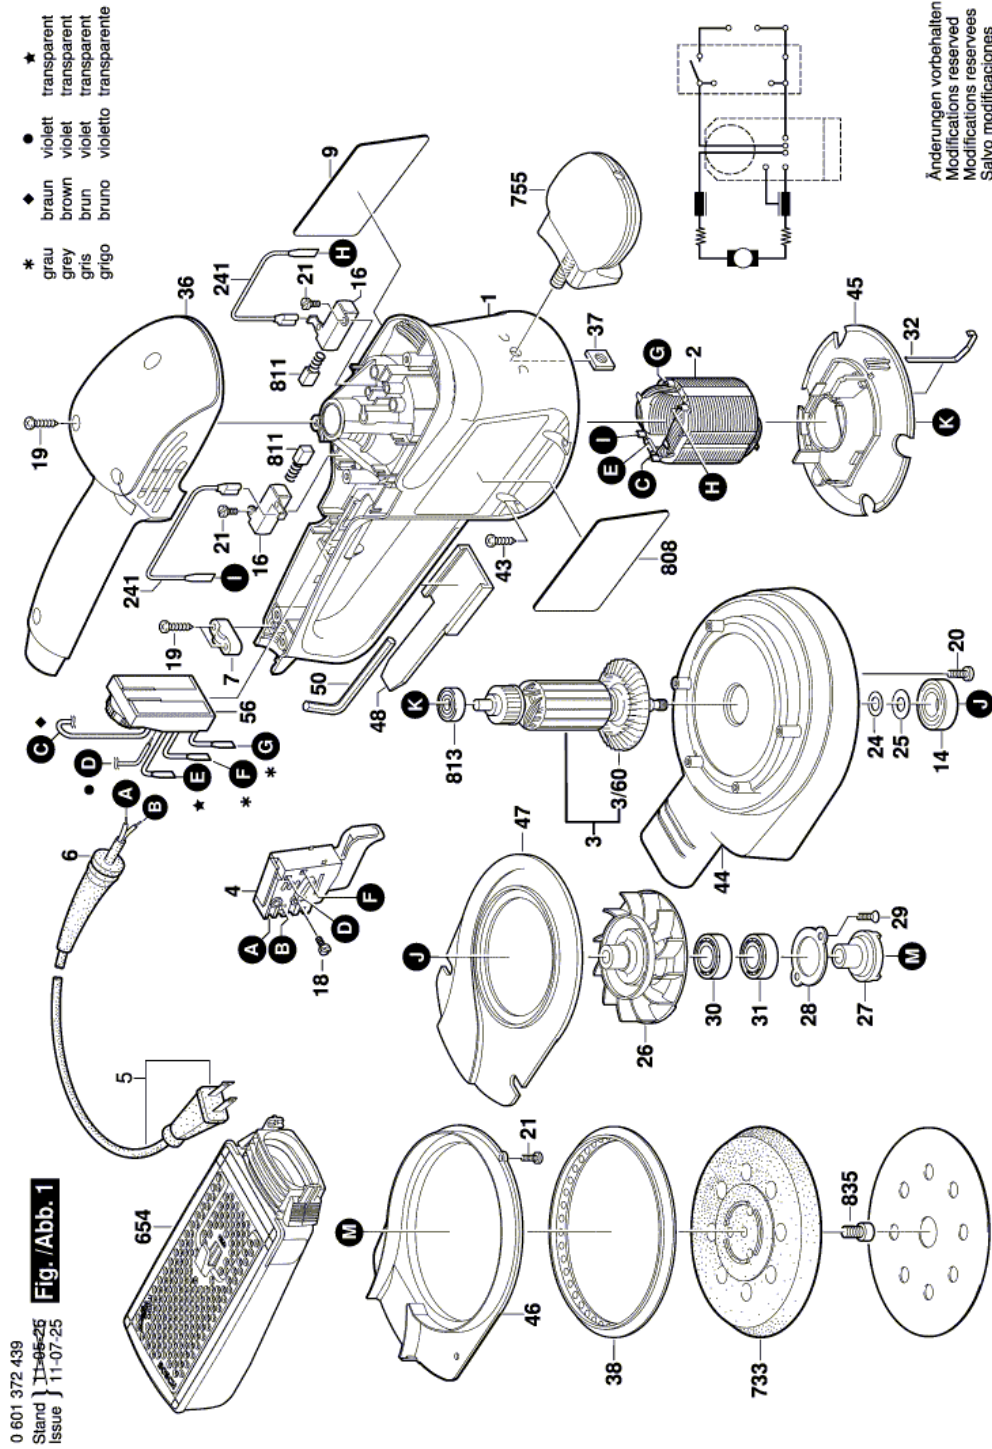

Item	Part Number	Description	Illustration	Price	Quantity	Price Group
50	1 907 950 006	Offset Screwdriver DIN 911-SW5 BLACK	1	-,-	1	16
56	2 607 230 118	Speed governor 100-120V	1	-,-	1	34
241	2 604 448 100	Connecting Cable L=68 MM WHITE	1	-,-	2	10
654	2 605 411 193	Dust Chamber	1	-,-	1	28
733	2 608 601 901	Backing Pad	1	-,-	1	31
755	2 602 026 069	Auxiliary Handle BLACK	1	-,-	1	17
808	2 601 115 654	Nameplate	1	-,-	1	13
811	1 607 014 117	Carbon Brush	1	-,-	1	22
813	2 600 905 051	groove ball bearing 7x19x6	1	-,-	1	21
835	2 603 414 062	Hex Socket Head Cap Screw	1	-,-	1	12

Illustration - Type E

Information subject to change without further notice.