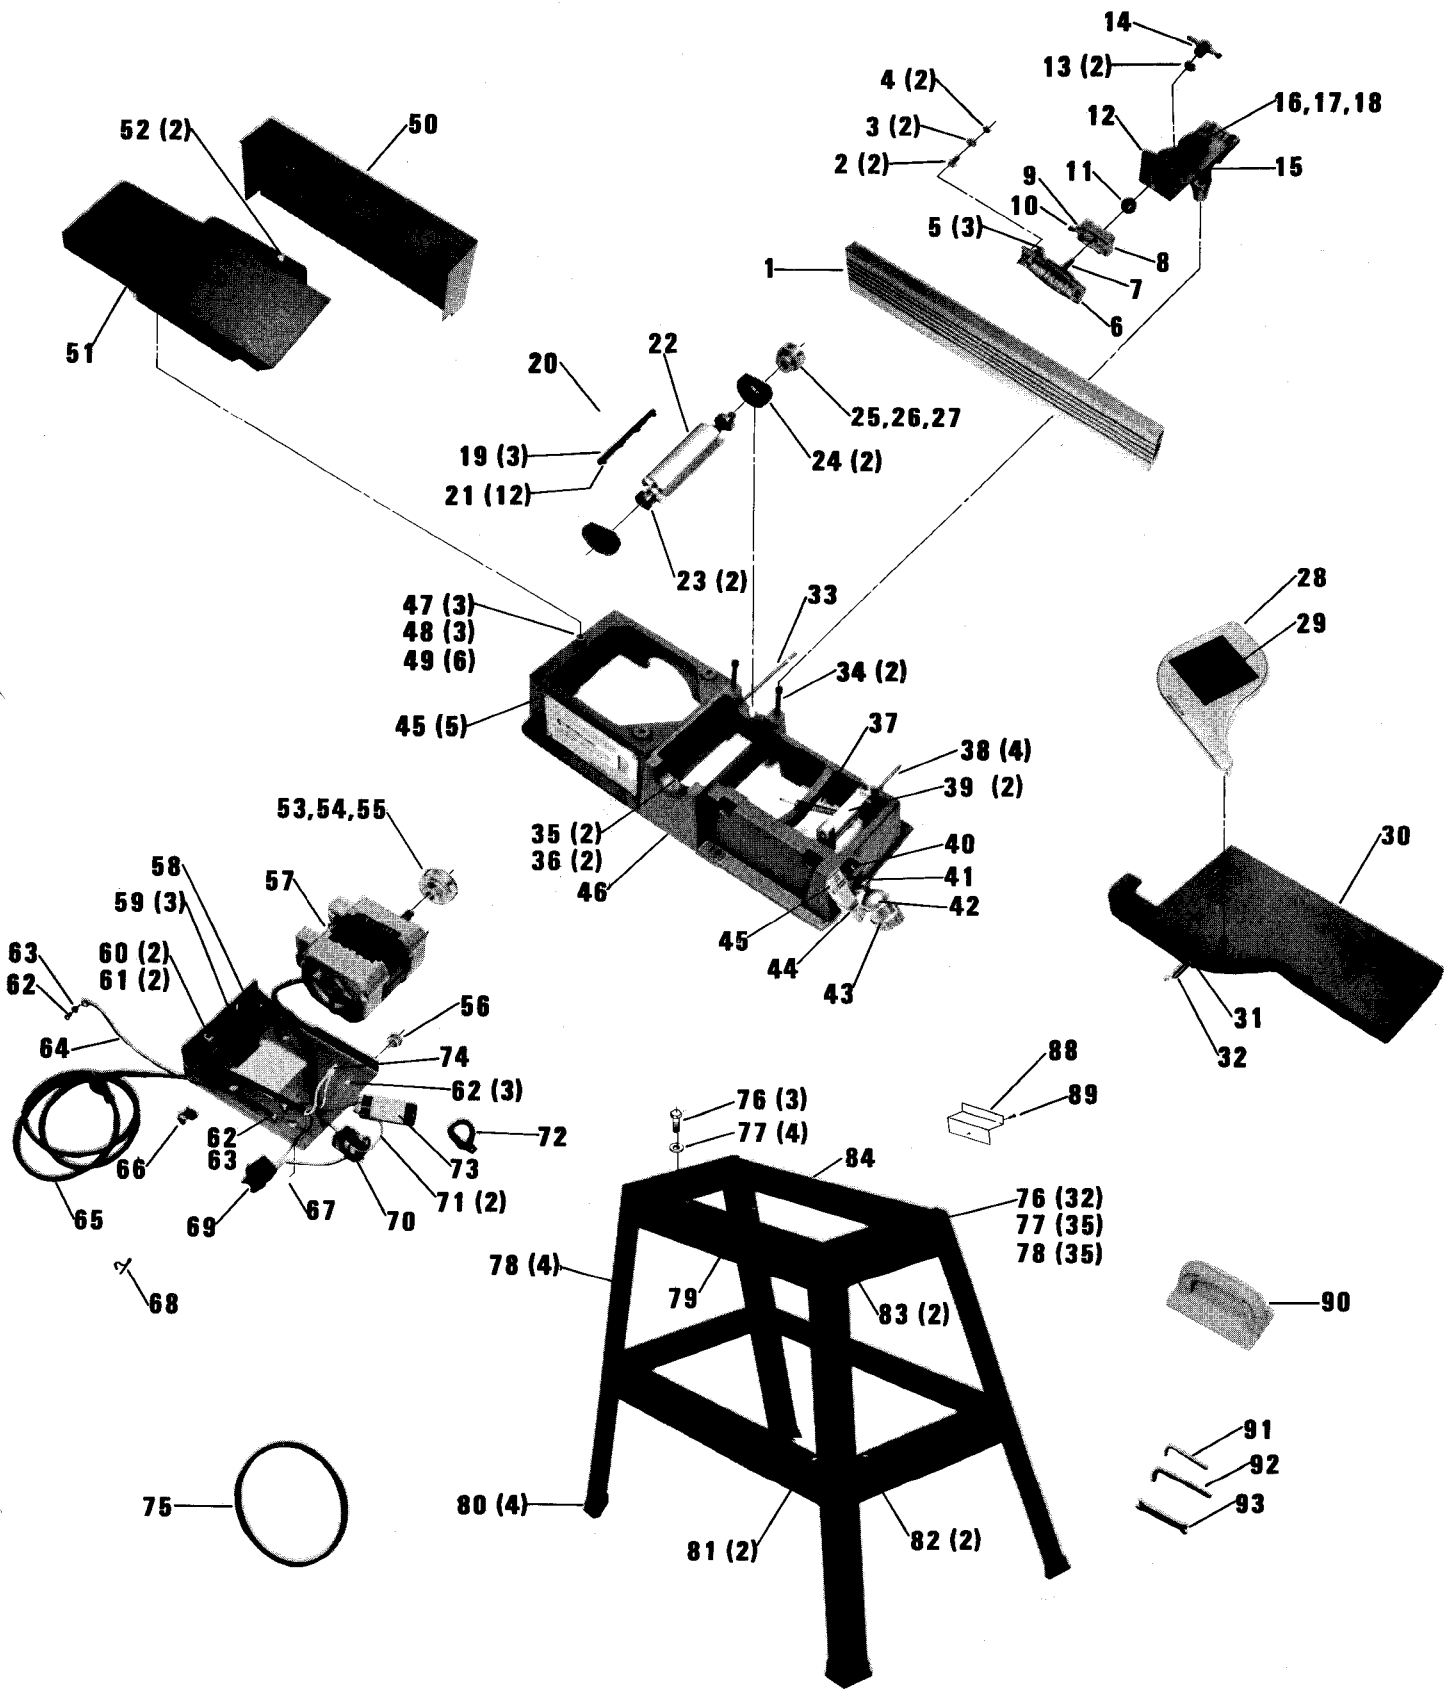

## Parts List for 37-255 Type 1

Item Number	Part Number	Description	Qty Required
1	000000-00	No Longer Available	1
2	000000-00	No Longer Available	2
3	904010101614S	STEEL WASHER	2
4	489026-00	HEX NUT	2
6	000000-00	No Longer Available	1
7	000000-00	No Longer Available	1
8	000000-00	No Longer Available	1
9	905010102729S	ROLL PIN	1
10	34-895	MITER GAUGE	1
11	1231637	RETAINING CLIP	1
12	000000-00	No Longer Available	1
13	904010101620S	WASHER	2
14	000000-00	No Longer Available	1
15	000000-00	No Longer Available	1
16	000000-00	No Longer Available	1
17	901110200830S	CARRIAGE BOLT	1
18	904010101620S	WASHER	1
19	000000-00	No Longer Available	3
20	37-658	KNIFE	1
21	901090706120	SPEC SCREW	12
22	000000-00	No Longer Available	1
23	920040105355	BEARING	2
24	418030600003	BRG HOLDER	2
25	1231622	Use 1342347	1
26	901041500206	SET SCREW	1
27	927030102666S	KEY	1
28	000000-00	No Longer Available	1

## Parts List for 37-255 Type 1

Item Number	Part Number	Description	Qty Required
29	418067540001	USE 1340104	1
30	000000-00	No Longer Available	1
31	000000-00	No Longer Available	1
32	928021613399	COIL SPRING	1
33	000000-00	No Longer Available	1
34	901030100758	CAP SCREW	2
35	901010600648S	CAP SCREW	2
36	904020201704S	LOCK WASHER	2
37	000000-00	No Longer Available	1
38	413931080002	Use 1342325	4
39	1342326	BRACKET	2
40	000000-00	No Longer Available	1
41	000000-00	No Longer Available	1
42	000000-00	No Longer Available	1
43	901041501112	SET SCREW	1
44	000000-00	No Longer Available	1
45	901061217383	SCREW	5
46	000000-00	No Longer Available	1
47	1231575	Use 901-03-010-0750	3
48	904010101620S	WASHER	3
49	1231661	Use 1342341	6
50	000000-00	No Longer Available	1
51	000000-00	No Longer Available	1
52	901021207528	MACHINE SCREW	2
53	000000-00	No Longer Available	1
54	901041500206	SET SCREW	1
55	927030102666S	KEY	1