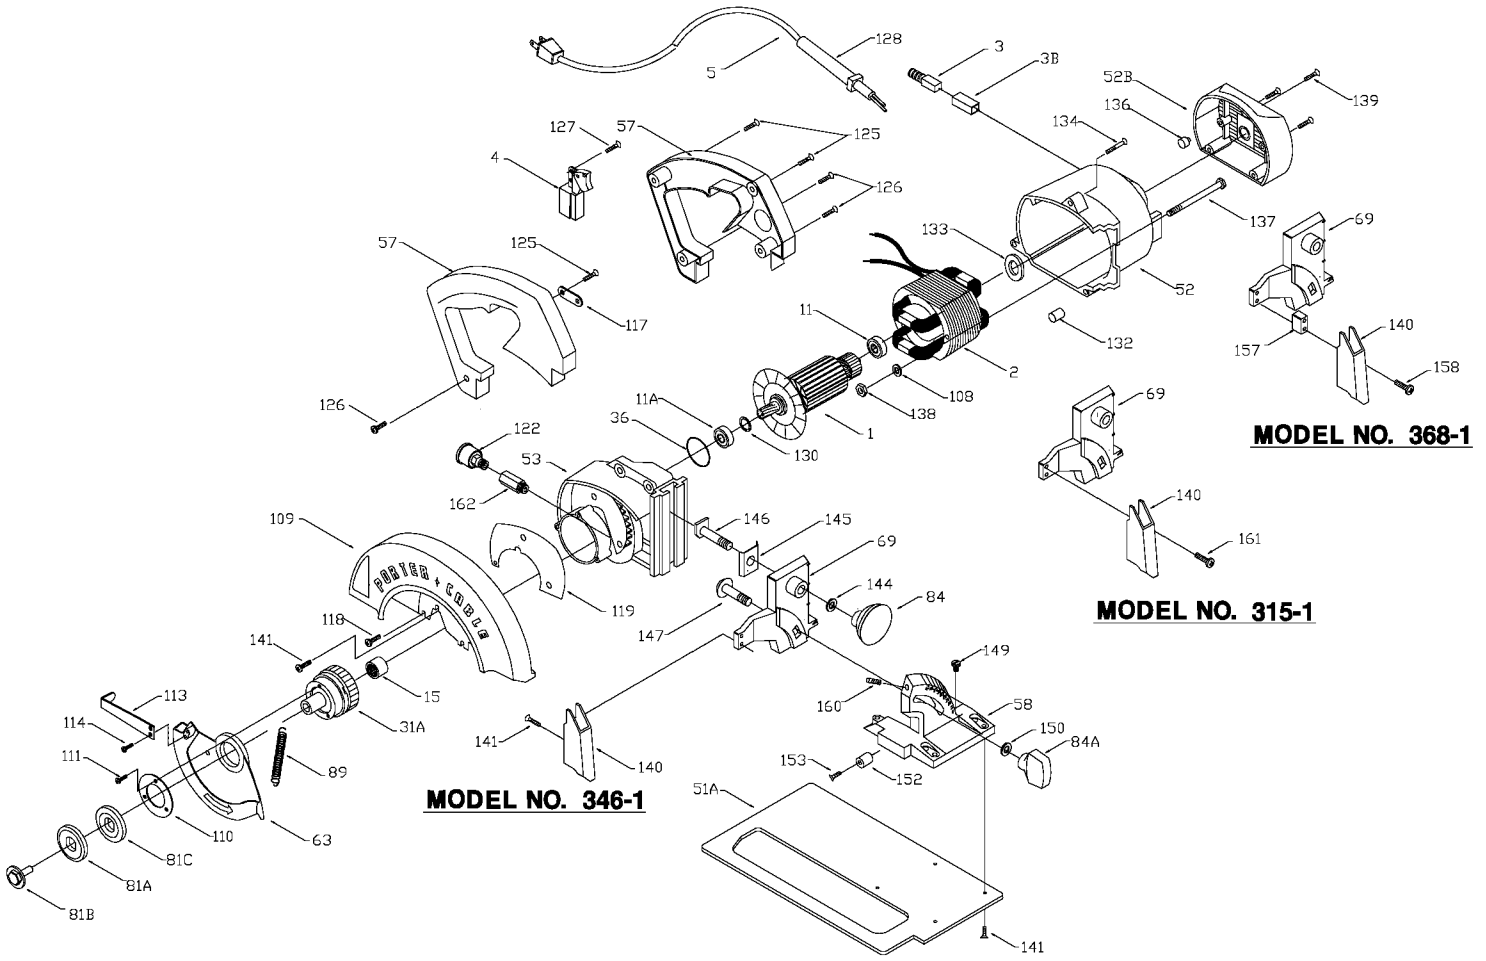

PORTER-CABLE CIRCULAR SAWS

WARNING: Electrical repairs should only be attempted by trained repairmen. Contact the nearest Porter-Cable Service Center or other competent repair center.

315-1
346-1
368-1

MODEL NO. 368-1

MODEL NO. 315-1

MODEL NO. 346-1

Parts List for 368-1 Type 1

Item Number	Part Number	Description	Qty Required
1	000000-00	No Longer Available	1
1	683434	FAN ASSY	1
2	685494	FIELD 115V	1
3	879553	BRUSH	2
3	000000-00	No Longer Available	2
4	5140066-98	SWITCH KIT	1
4	384127-01	SCREW	10
5	683784	TERMINAL	2
5	330079-98	CORD/10FT/14-2SJ	1
11	330003-64	BALL BEARING	3
11	879010	BEARING	3
15	684188	BEARING	3
31	000000-00	No Longer Available	1
31	879670	GEAR & SHAFT	1
31	000000-00	No Longer Available	1
31	875078	JACKSHAFT SPACER	10
31	879010	BEARING	3
51	000000-00	No Longer Available	1
51	000000-00	No Longer Available	1
52	879565	MOTOR HOUSING	1
52	684111	END CAP	1
53	691598	GEAR HOUSING	1
57	000000-00	No Longer Available	1
58	695356	SEGMENT ANGLE	1
63	684590	TELESCOPING GUARD	1
69	000000-00	No Longer Available	1
81	000000-00	No Longer Available	1