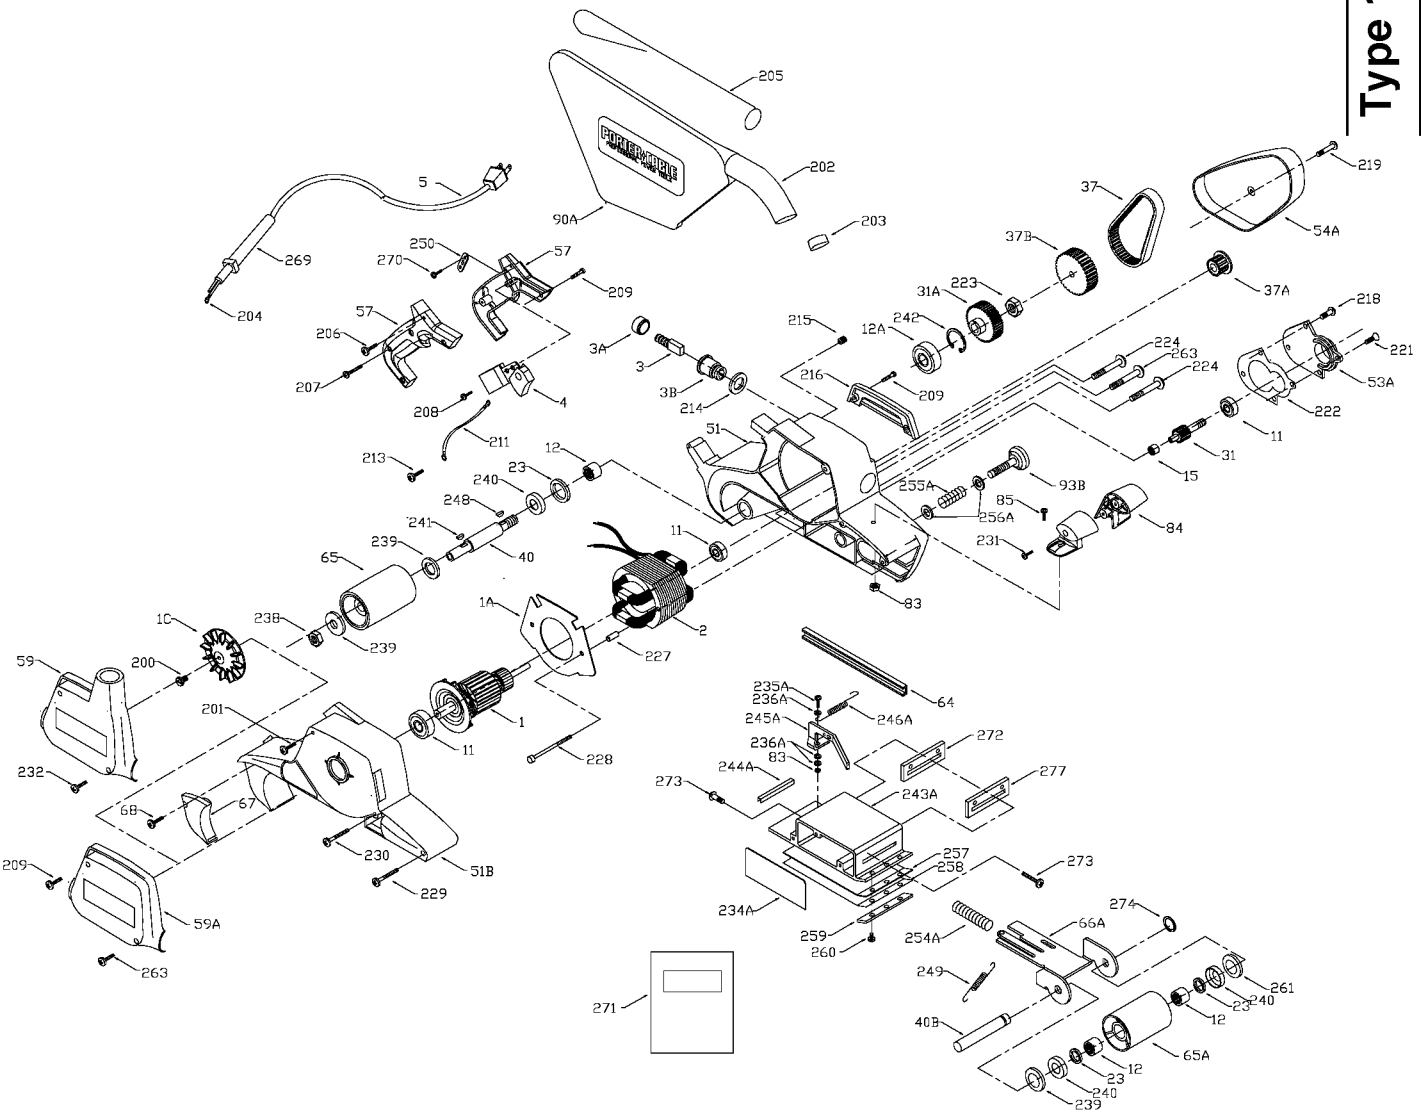

PORTER-CABLE BELT SANDERS

trained repairmen. Contact the nearest Porter-Cable Service Center or other competent repair center.

Type 1, 2, 3,

361
362
363

TYPE 1

TYPE 2

Parts List for 362 Type 3

Item Number	Part Number	Description	Qty Required
1	000000-00	No Longer Available	1
1	881026	ARMATURE	1
1	845948	BAFFLE	1
1	839325	FAN VACUUM	1
2	000000-00	No Longer Available	1
2	860972	FIELD 115V	1
3	N031635	BRUSH & SPRING	2
3	803483	BRUSH CAP	2
3	873497	BRUSH HOLDER	2
4	876770	SWITCH	1
5	875863	CORD	1
5	879758	CORD-EURO	1
5	839549	CORD	1
11	803876SV	BEARING	3
12	804211	BEARING,NEEDLE	3
12	803846SV	BEARING	3
15	855284	BEARING	3
23	801852	SEAL	1
31	D839308	PINION DRIVE	1
31	D839309	GEAR DRIVEN	1
37	862604	BELT	1
37	903840	DRIVE PULLEY	1
37	000000-00	No Longer Available	1
40	861323	DRIVE SHAFT	1
40	885104	PULLEY SHAFT 4	1
51	000000-00	No Longer Available	1
51	000000-00	No Longer Available	1

Parts List for 362 Type 3

Item Number	Part Number	Description	Qty Required
209	883485	SCREW	10
211	000000-00	No Longer Available	1
212	865643	SCREW	10
213	844107	SCREW	10
214	803496	WASHER	10
215	843081	SCREW	10
216	839293	COVER COMMUTATO	1
218	848148	SCREW	10
219	882036	SCREW	10
221	802289	SCREW	10
222	000000-00	No Longer Available	1
223	801372	NUT	10
224	883479	SCREW	10
227	839305	SPACER	10
228	838312	SCREW	10
229	802607	SCREW	10
230	878262	SCREW	10
231	893792	SCREW	10
232	330045-09	SCREW	10
234	698509	COVER	1
235	874194	SHOULDER SCREW	10
236	848741	WASHER	10
238	823254	NUT	10
239	803317	WASHER	10
240	803365	CAP	1
241	878563	KEY	1
242	802942	RING	10