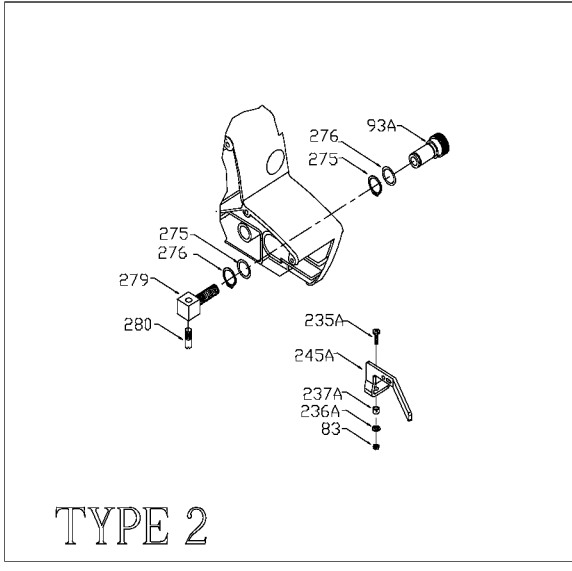

PORTER-CABLE BELT SANDERS

trained repairmen. Contact the nearest Porter-Cable Service Center or other competent repair center.

Type 1, 2, 3,

361
362
363

TYPE 1

TYPE 2

Parts List for 362 Type 3

Item Number	Part Number	Description	Qty Required
1	000000-00	No Longer Available	1
1	881026	ARMATURE	1
1	845948	BAFFLE	1
1	839325	FAN VACUUM	1
2	000000-00	No Longer Available	1
2	860972	FIELD 115V	1
3	N031635	BRUSH & SPRING	2
3	803483	BRUSH CAP	2
3	873497	BRUSH HOLDER	2
4	876770	SWITCH	1
5	875863	CORD	1
5	879758	CORD-EURO	1
5	839549	CORD	1
11	803876SV	BEARING	3
12	804211	BEARING,NEEDLE	3
12	803846SV	BEARING	3
15	855284	BEARING	3
23	801852	SEAL	1
31	D839308	PINION DRIVE	1
31	D839309	GEAR DRIVEN	1
37	862604	BELT	1
37	903840	DRIVE PULLEY	1
37	000000-00	No Longer Available	1
40	861323	DRIVE SHAFT	1
40	885104	PULLEY SHAFT 4	1
51	000000-00	No Longer Available	1
51	000000-00	No Longer Available	1

Parts List for 362 Type 3

Item Number	Part Number	Description	Qty Required
209	883485	SCREW	10
211	000000-00	No Longer Available	1
212	865643	SCREW	10
213	844107	SCREW	10
214	803496	WASHER	10
215	843081	SCREW	10
216	839293	COVER COMMUTATO	1
218	848148	SCREW	10
219	882036	SCREW	10
221	802289	SCREW	10
222	000000-00	No Longer Available	1
223	801372	NUT	10
224	883479	SCREW	10
227	839305	SPACER	10
228	838312	SCREW	10
229	802607	SCREW	10
230	878262	SCREW	10
231	893792	SCREW	10
232	330045-09	SCREW	10
234	698509	COVER	1
235	874194	SHOULDER SCREW	10
236	848741	WASHER	10
238	823254	NUT	10
239	803317	WASHER	10
240	803365	CAP	1
241	878563	KEY	1
242	802942	RING	10