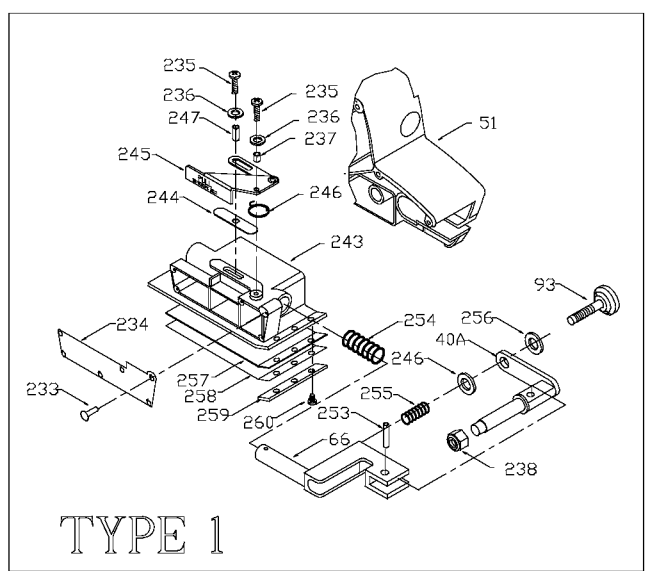

PORTER-CABLE BELT SANDERS

trained repairmen. Contact the nearest Porter-Cable Service Center or other competent repair center.

Type 1, 2, 3,

361
362
363

TYPE 1

TYPE 2

Parts List for 362 Type 3

Item Number	Part Number	Description	Qty Required
1	000000-00	No Longer Available	1
1	881026	ARMATURE	1
1	845948	BAFFLE	1
1	839325	FAN VACUUM	1
2	000000-00	No Longer Available	1
2	860972	FIELD 115V	1
3	N031635	BRUSH & SPRING	2
3	803483	BRUSH CAP	2
3	873497	BRUSH HOLDER	2
4	876770	SWITCH	1
5	875863	CORD	1
5	879758	CORD-EURO	1
5	839549	CORD	1
11	803876SV	BEARING	3
12	804211	BEARING,NEEDLE	3
12	803846SV	BEARING	3
15	855284	BEARING	3
23	801852	SEAL	1
31	D839308	PINION DRIVE	1
31	D839309	GEAR DRIVEN	1
37	862604	BELT	1
37	903840	DRIVE PULLEY	1
37	000000-00	No Longer Available	1
40	861323	DRIVE SHAFT	1
40	885104	PULLEY SHAFT 4	1
51	000000-00	No Longer Available	1
51	000000-00	No Longer Available	1

Parts List for 362 Type 3

Item Number	Part Number	Description	Qty Required
209	883485	SCREW	10
211	000000-00	No Longer Available	1
212	865643	SCREW	10
213	844107	SCREW	10
214	803496	WASHER	10
215	843081	SCREW	10
216	839293	COVER COMMUTATO	1
218	848148	SCREW	10
219	882036	SCREW	10
221	802289	SCREW	10
222	000000-00	No Longer Available	1
223	801372	NUT	10
224	883479	SCREW	10
227	839305	SPACER	10
228	838312	SCREW	10
229	802607	SCREW	10
230	878262	SCREW	10
231	893792	SCREW	10
232	330045-09	SCREW	10
234	698509	COVER	1
235	874194	SHOULDER SCREW	10
236	848741	WASHER	10
238	823254	NUT	10
239	803317	WASHER	10
240	803365	CAP	1
241	878563	KEY	1
242	802942	RING	10