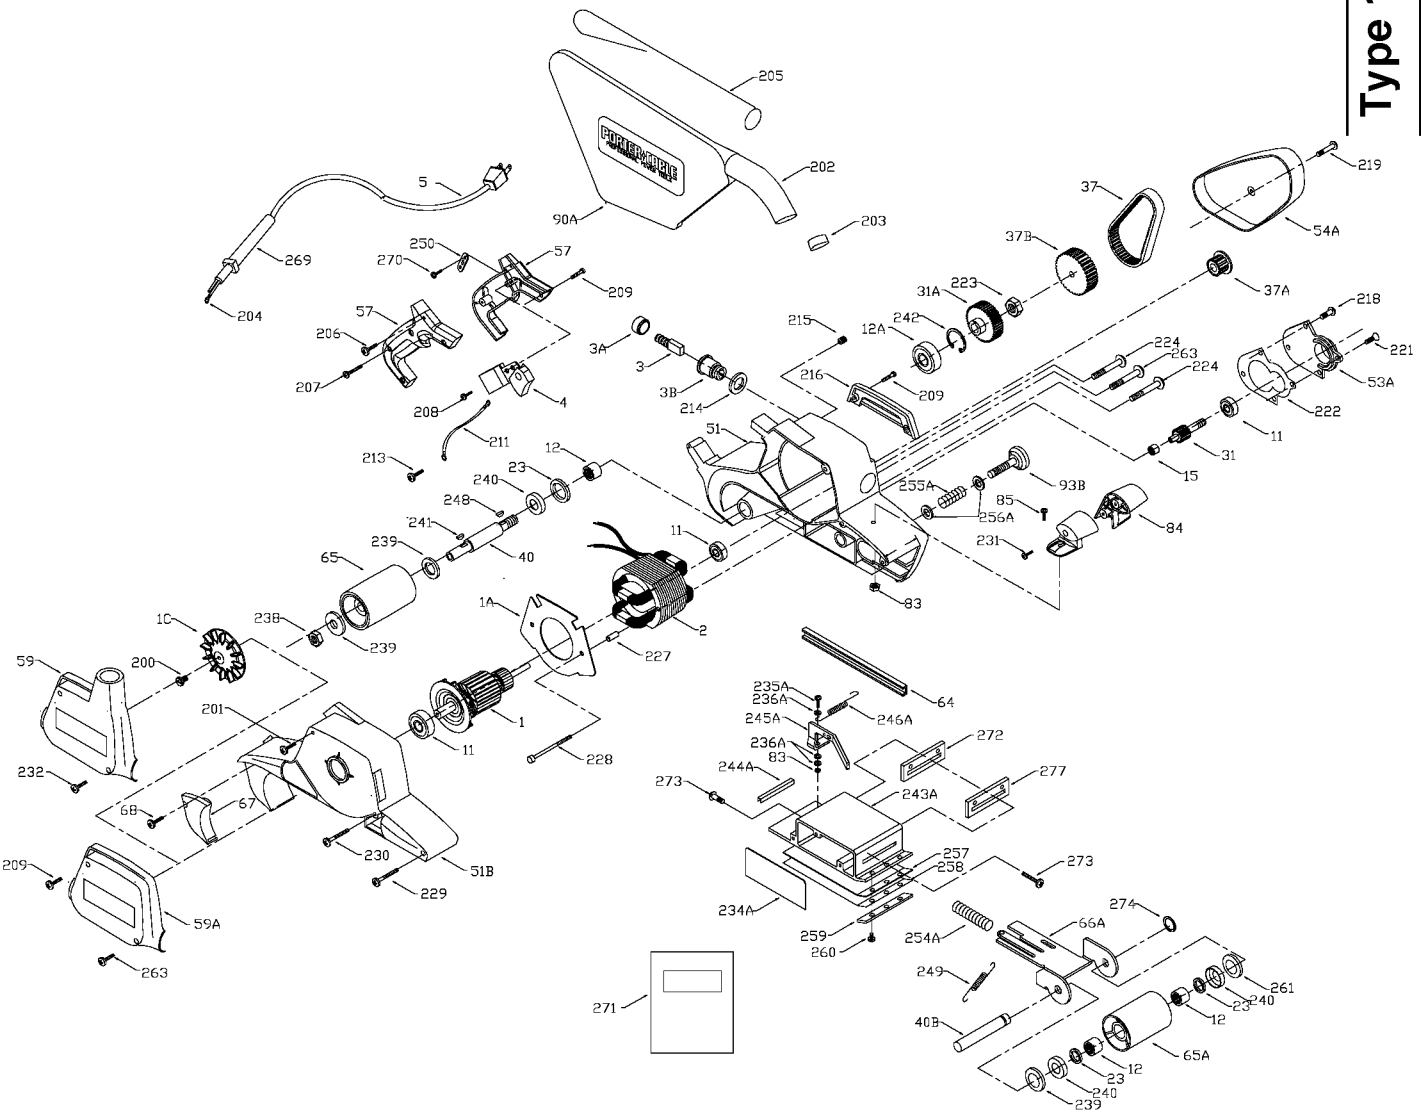

PORTER-CABLE BELT SANDERS

trained repairmen. Contact the nearest Porter-Cable Service Center or other competent repair center.

Type 1, 2, 3,

361
362
363

TYPE 1

TYPE 2

Parts List for 362 Type 1

Item Number	Part Number	Description	Qty Required
1	000000-00	No Longer Available	1
1	881026	ARMATURE	1
1	845948	BAFFLE	1
1	839325	FAN VACUUM	1
2	000000-00	No Longer Available	1
2	860972	FIELD 115V	1
3	N031635	BRUSH & SPRING	2
3	803483	BRUSH CAP	2
3	873497	BRUSH HOLDER	2
4	876770	SWITCH	1
5	875863	CORD	1
5	879758	CORD-EURO	1
5	839549	CORD	1
11	803876SV	BEARING	3
12	804211	BEARING,NEEDLE	3
12	803846SV	BEARING	3
15	855284	BEARING	3
23	801852	SEAL	1
31	D839308	PINION DRIVE	1
31	D839309	GEAR DRIVEN	1
37	862604	BELT	1
37	903840	DRIVE PULLEY	1
37	000000-00	No Longer Available	1
40	861323	DRIVE SHAFT	1
40	804531	SHAFT & LEVER	1
51	000000-00	No Longer Available	1
51	000000-00	No Longer Available	1

Parts List for 362 Type 1

Item Number	Part Number	Description	Qty Required
211	000000-00	No Longer Available	1
212	865643	SCREW	10
213	844107	SCREW	10
214	803496	WASHER	10
215	843081	SCREW	10
216	839293	COVER COMMUTATO	1
218	848148	SCREW	10
219	882036	SCREW	10
221	802289	SCREW	10
222	000000-00	No Longer Available	1
223	801372	NUT	10
224	883479	SCREW	10
227	839305	SPACER	10
228	838312	SCREW	10
229	802607	SCREW	10
230	878262	SCREW	10
231	893792	SCREW	10
232	330045-09	SCREW	10
233	839348	SCREW	10
234	000000-00	No Longer Available	1
235	802589	SCREW	10
236	802318	WASHER	10
237	839315	SPACER LEVER	10
238	823254	NUT	10
239	803341	WASHER	10
240	803365	CAP	1
241	878563	KEY	1