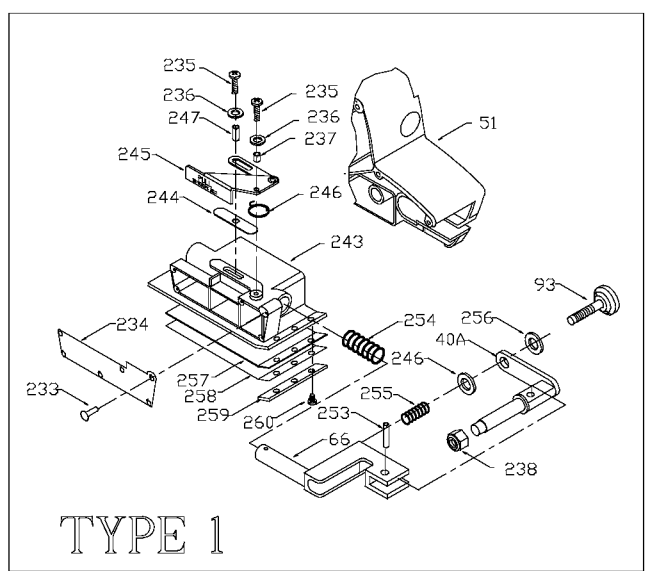

PORTER-CABLE BELT SANDERS

trained repairmen. Contact the nearest Porter-Cable Service Center or other competent repair center.

Type 1, 2, 3,

361
362
363

TYPE 1

TYPE 2

Parts List for 362 Type 1

Item Number	Part Number	Description	Qty Required
1	000000-00	No Longer Available	1
1	881026	ARMATURE	1
1	845948	BAFFLE	1
1	839325	FAN VACUUM	1
2	000000-00	No Longer Available	1
2	860972	FIELD 115V	1
3	N031635	BRUSH & SPRING	2
3	803483	BRUSH CAP	2
3	873497	BRUSH HOLDER	2
4	876770	SWITCH	1
5	875863	CORD	1
5	879758	CORD-EURO	1
5	839549	CORD	1
11	803876SV	BEARING	3
12	804211	BEARING,NEEDLE	3
12	803846SV	BEARING	3
15	855284	BEARING	3
23	801852	SEAL	1
31	D839308	PINION DRIVE	1
31	D839309	GEAR DRIVEN	1
37	862604	BELT	1
37	903840	DRIVE PULLEY	1
37	000000-00	No Longer Available	1
40	861323	DRIVE SHAFT	1
40	804531	SHAFT & LEVER	1
51	000000-00	No Longer Available	1
51	000000-00	No Longer Available	1

Parts List for 362 Type 1

Item Number	Part Number	Description	Qty Required
53	864434	COVER GEAR HSG	1
54	839292	COVER DRIVE BEL	1
57	882350	HANDLE SET	1
59	839326	COVER	1
64	839306	FRAME PROTECTOR BAR	1
65	823466	DRIVE PULLEY	1
65	000000-00	No Longer Available	1
67	865164	DUST SCOOP	1
68	000000-00	No Longer Available	1
84	A03070	SS/A HANDLE SET	1
85	886538	SCREW	10
90	692639	DUST BAG	1
90	696167	DUST BAG ASSY-	1
93	876108	ADJ SCREW	10
93	876108	ADJ SCREW	10
200	000000-00	No Longer Available	10
201	000000-00	No Longer Available	1
202	882671	ELBOW/SUPPORT KIT	1
202	882671	ELBOW/SUPPORT KIT	1
203	839330	SPRING ELBOW RE	10
203	877967	BAG SUPPORT	1
204	849314	TERM	1
205	877967	BAG SUPPORT	1
206	802695	SCREW	10
207	879678	SCREW	10
208	882185	SCREW MACHINE STEEL	10
209	883485	SCREW	10