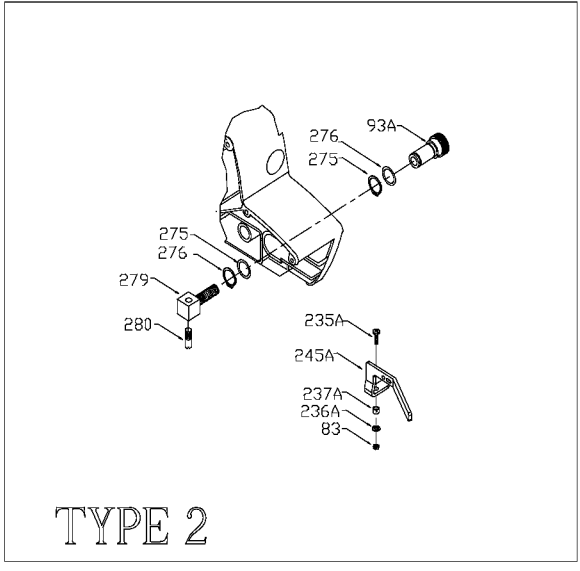

PORTER-CABLE BELT SANDERS

trained repairmen. Contact the nearest Porter-Cable Service Center or other competent repair center.

Type 1, 2, 3,

361
362
363

TYPE 1

TYPE 2

Parts List for 362 Type 1

Item Number	Part Number	Description	Qty Required
1	000000-00	No Longer Available	1
1	881026	ARMATURE	1
1	845948	BAFFLE	1
1	839325	FAN VACUUM	1
2	000000-00	No Longer Available	1
2	860972	FIELD 115V	1
3	N031635	BRUSH & SPRING	2
3	803483	BRUSH CAP	2
3	873497	BRUSH HOLDER	2
4	876770	SWITCH	1
5	875863	CORD	1
5	879758	CORD-EURO	1
5	839549	CORD	1
11	803876SV	BEARING	3
12	804211	BEARING,NEEDLE	3
12	803846SV	BEARING	3
15	855284	BEARING	3
23	801852	SEAL	1
31	D839308	PINION DRIVE	1
31	D839309	GEAR DRIVEN	1
37	862604	BELT	1
37	903840	DRIVE PULLEY	1
37	000000-00	No Longer Available	1
40	861323	DRIVE SHAFT	1
40	804531	SHAFT & LEVER	1
51	000000-00	No Longer Available	1
51	000000-00	No Longer Available	1

Parts List for 362 Type 1

Item Number	Part Number	Description	Qty Required
211	000000-00	No Longer Available	1
212	865643	SCREW	10
213	844107	SCREW	10
214	803496	WASHER	10
215	843081	SCREW	10
216	839293	COVER COMMUTATO	1
218	848148	SCREW	10
219	882036	SCREW	10
221	802289	SCREW	10
222	000000-00	No Longer Available	1
223	801372	NUT	10
224	883479	SCREW	10
227	839305	SPACER	10
228	838312	SCREW	10
229	802607	SCREW	10
230	878262	SCREW	10
231	893792	SCREW	10
232	330045-09	SCREW	10
233	839348	SCREW	10
234	000000-00	No Longer Available	1
235	802589	SCREW	10
236	802318	WASHER	10
237	839315	SPACER LEVER	10
238	823254	NUT	10
239	803341	WASHER	10
240	803365	CAP	1
241	878563	KEY	1