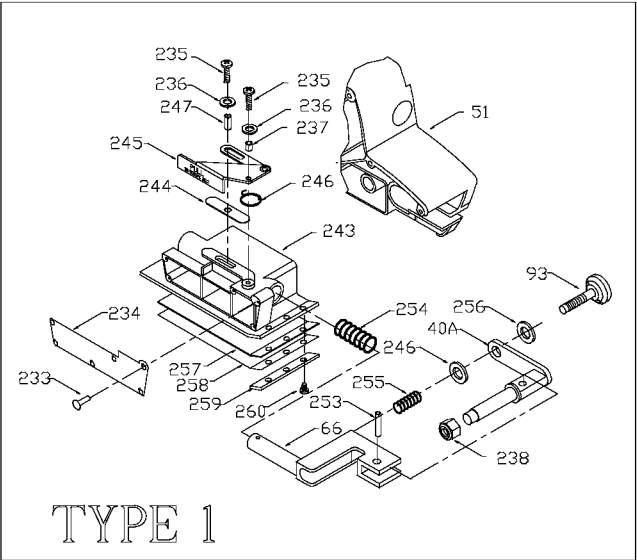

PORTER-CABLE BELT SANDERS

trained repairmen. Contact the nearest Porter-Cable Service Center or other competent repair center.

Type 1, 2, 3,

360
361
362
363

TYPE 1

TYPE 2

Parts List for 360 Type 2

Item Number	Part Number	Description	Qty Required
1	000000-00	No Longer Available	1
1	000000-00	No Longer Available	1
1	000000-00	No Longer Available	1
1	839325	FAN VACUUM	1
2	000000-00	No Longer Available	1
2	860972	FIELD 115V	1
3	N031635	BRUSH & SPRING	2
3	803483	BRUSH CAP	2
3	873497	BRUSH HOLDER	2
4	000000-00	No Longer Available	1
5	N380209	CORD ASM,16-3SJ, 7FT	1
5	000000-00	No Longer Available	1
5	875863	CORD	1
11	803876SV	BEARING	3
12	804211	BEARING,NEEDLE	3
12	803846SV	BEARING	3
15	330003-05	BEARING,BALL	3
23	801852	SEAL	1
31	000000-00	No Longer Available	1
31	000000-00	No Longer Available	1
37	862604	BELT	1
37	903840	DRIVE PULLEY	1
37	000000-00	No Longer Available	1
40	000000-00	No Longer Available	1
40	885103	PULLEY SHAFT 3	1
51	000000-00	No Longer Available	1
51	000000-00	No Longer Available	1

Parts List for 360 Type 2

Item Number	Part Number	Description	Qty Required
243	A22854	TRACKING BOX	1
244	698511	WEAR PLATE	1
245	698501	LEVER	1
246	698504	SPRING	1
248	878563	KEY	1
250	861434	CORD CLAMP	1
254	698500	SPRING	1
257	839040	CORK COVERING	1
258	908910	SHOE ASSY	1
259	908910	SHOE ASSY	1
260	000000-00	No Longer Available	10
261	803317	WASHER	10
263	878813	SCREW	10
268	861434	CORD CLAMP	1
269	810716	RELIEVER	1
270	000000-00	No Longer Available	10
271	000000-00	No Longer Available	1
272	698507	CONTROL PLATE	1
273	874117	SCREW	10
274	853455	RING	10
275	000000-00	No Longer Available	10
276	000000-00	No Longer Available	10
277	A22837	TRACKING BOX	1
277	A22854	TRACKING BOX	1
279	000000-00	No Longer Available	1
280	000000-00	No Longer Available	1
281	803104	LEAD	1