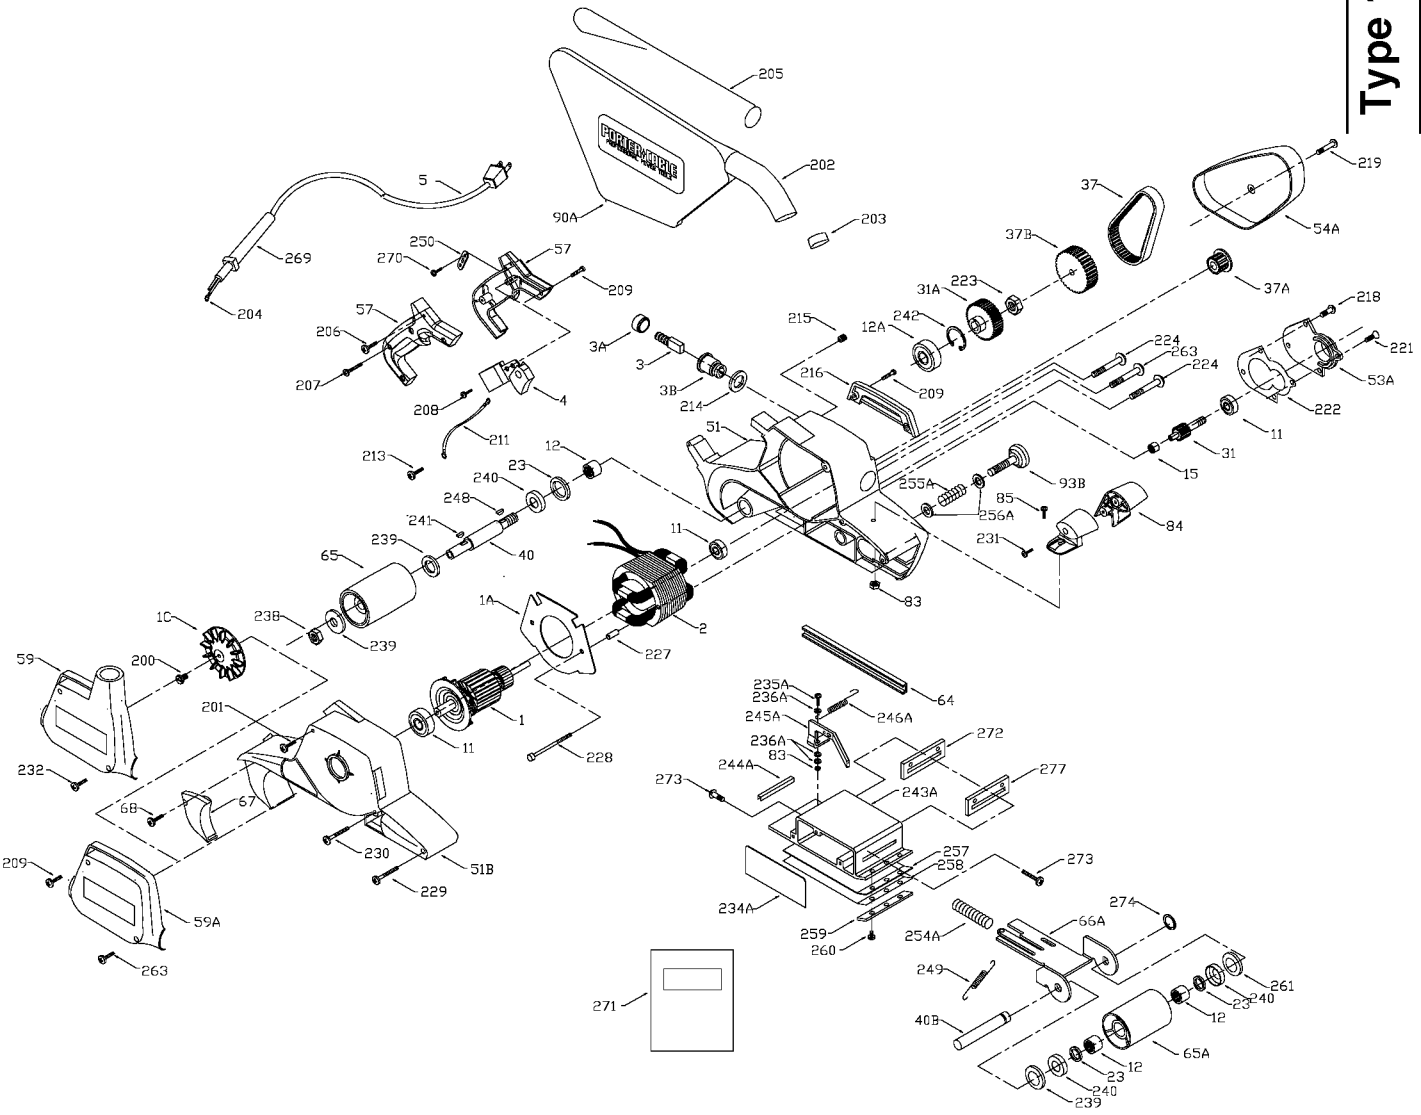

PORTER-CABLE BELT SANDERS

trained repairmen. Contact the nearest Porter-Cable Service Center or other competent repair center.

Type 1, 2, 3,

360
361
362
363

TYPE 1

TYPE 2

Parts List for 360 Type 2

Item Number	Part Number	Description	Qty Required
1	000000-00	No Longer Available	1
1	000000-00	No Longer Available	1
1	000000-00	No Longer Available	1
1	839325	FAN VACUUM	1
2	000000-00	No Longer Available	1
2	860972	FIELD 115V	1
3	N031635	BRUSH & SPRING	2
3	803483	BRUSH CAP	2
3	873497	BRUSH HOLDER	2
4	000000-00	No Longer Available	1
5	N380209	CORD ASM,16-3SJ, 7FT	1
5	000000-00	No Longer Available	1
5	875863	CORD	1
11	803876SV	BEARING	3
12	804211	BEARING,NEEDLE	3
12	803846SV	BEARING	3
15	330003-05	BEARING,BALL	3
23	801852	SEAL	1
31	000000-00	No Longer Available	1
31	000000-00	No Longer Available	1
37	862604	BELT	1
37	903840	DRIVE PULLEY	1
37	000000-00	No Longer Available	1
40	000000-00	No Longer Available	1
40	885103	PULLEY SHAFT 3	1
51	000000-00	No Longer Available	1
51	000000-00	No Longer Available	1

Parts List for 360 Type 2

Item Number	Part Number	Description	Qty Required
243	A22854	TRACKING BOX	1
244	698511	WEAR PLATE	1
245	698501	LEVER	1
246	698504	SPRING	1
248	878563	KEY	1
250	861434	CORD CLAMP	1
254	698500	SPRING	1
257	839040	CORK COVERING	1
258	908910	SHOE ASSY	1
259	908910	SHOE ASSY	1
260	000000-00	No Longer Available	10
261	803317	WASHER	10
263	878813	SCREW	10
268	861434	CORD CLAMP	1
269	810716	RELIEVER	1
270	000000-00	No Longer Available	10
271	000000-00	No Longer Available	1
272	698507	CONTROL PLATE	1
273	874117	SCREW	10
274	853455	RING	10
275	000000-00	No Longer Available	10
276	000000-00	No Longer Available	10
277	A22837	TRACKING BOX	1
277	A22854	TRACKING BOX	1
279	000000-00	No Longer Available	1
280	000000-00	No Longer Available	1
281	803104	LEAD	1