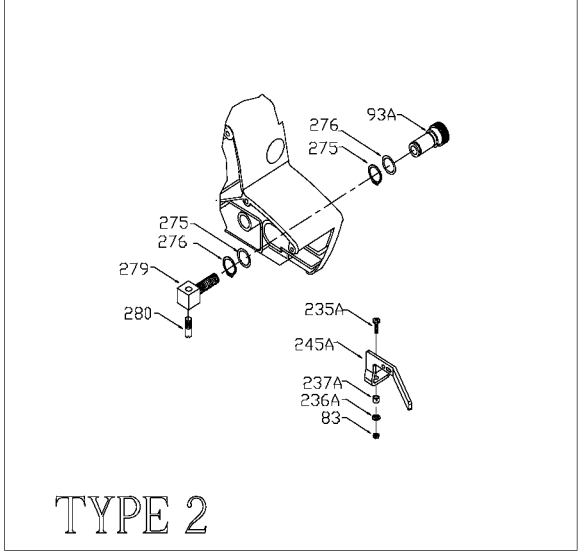

PORTER-CABLE BELT SANDERS

trained repairmen. Contact the nearest Porter-Cable Service Center or other competent repair center.

Type 1, 2, 3,

360
361
362
363

TYPE 1

TYPE 2

Parts List for 360 Type 2

Item Number	Part Number	Description	Qty Required
1	000000-00	No Longer Available	1
1	000000-00	No Longer Available	1
1	000000-00	No Longer Available	1
1	839325	FAN VACUUM	1
2	000000-00	No Longer Available	1
2	860972	FIELD 115V	1
3	N031635	BRUSH & SPRING	2
3	803483	BRUSH CAP	2
3	873497	BRUSH HOLDER	2
4	000000-00	No Longer Available	1
5	N380209	CORD ASM,16-3SJ, 7FT	1
5	000000-00	No Longer Available	1
5	875863	CORD	1
11	803876SV	BEARING	3
12	804211	BEARING,NEEDLE	3
12	803846SV	BEARING	3
15	330003-05	BEARING,BALL	3
23	801852	SEAL	1
31	000000-00	No Longer Available	1
31	000000-00	No Longer Available	1
37	862604	BELT	1
37	903840	DRIVE PULLEY	1
37	000000-00	No Longer Available	1
40	000000-00	No Longer Available	1
40	885103	PULLEY SHAFT 3	1
51	000000-00	No Longer Available	1
51	000000-00	No Longer Available	1

Parts List for 360 Type 2

Item Number	Part Number	Description	Qty Required
243	A22854	TRACKING BOX	1
244	698511	WEAR PLATE	1
245	698501	LEVER	1
246	698504	SPRING	1
248	878563	KEY	1
250	861434	CORD CLAMP	1
254	698500	SPRING	1
257	839040	CORK COVERING	1
258	908910	SHOE ASSY	1
259	908910	SHOE ASSY	1
260	000000-00	No Longer Available	10
261	803317	WASHER	10
263	878813	SCREW	10
268	861434	CORD CLAMP	1
269	810716	RELIEVER	1
270	000000-00	No Longer Available	10
271	000000-00	No Longer Available	1
272	698507	CONTROL PLATE	1
273	874117	SCREW	10
274	853455	RING	10
275	000000-00	No Longer Available	10
276	000000-00	No Longer Available	10
277	A22837	TRACKING BOX	1
277	A22854	TRACKING BOX	1
279	000000-00	No Longer Available	1
280	000000-00	No Longer Available	1
281	803104	LEAD	1