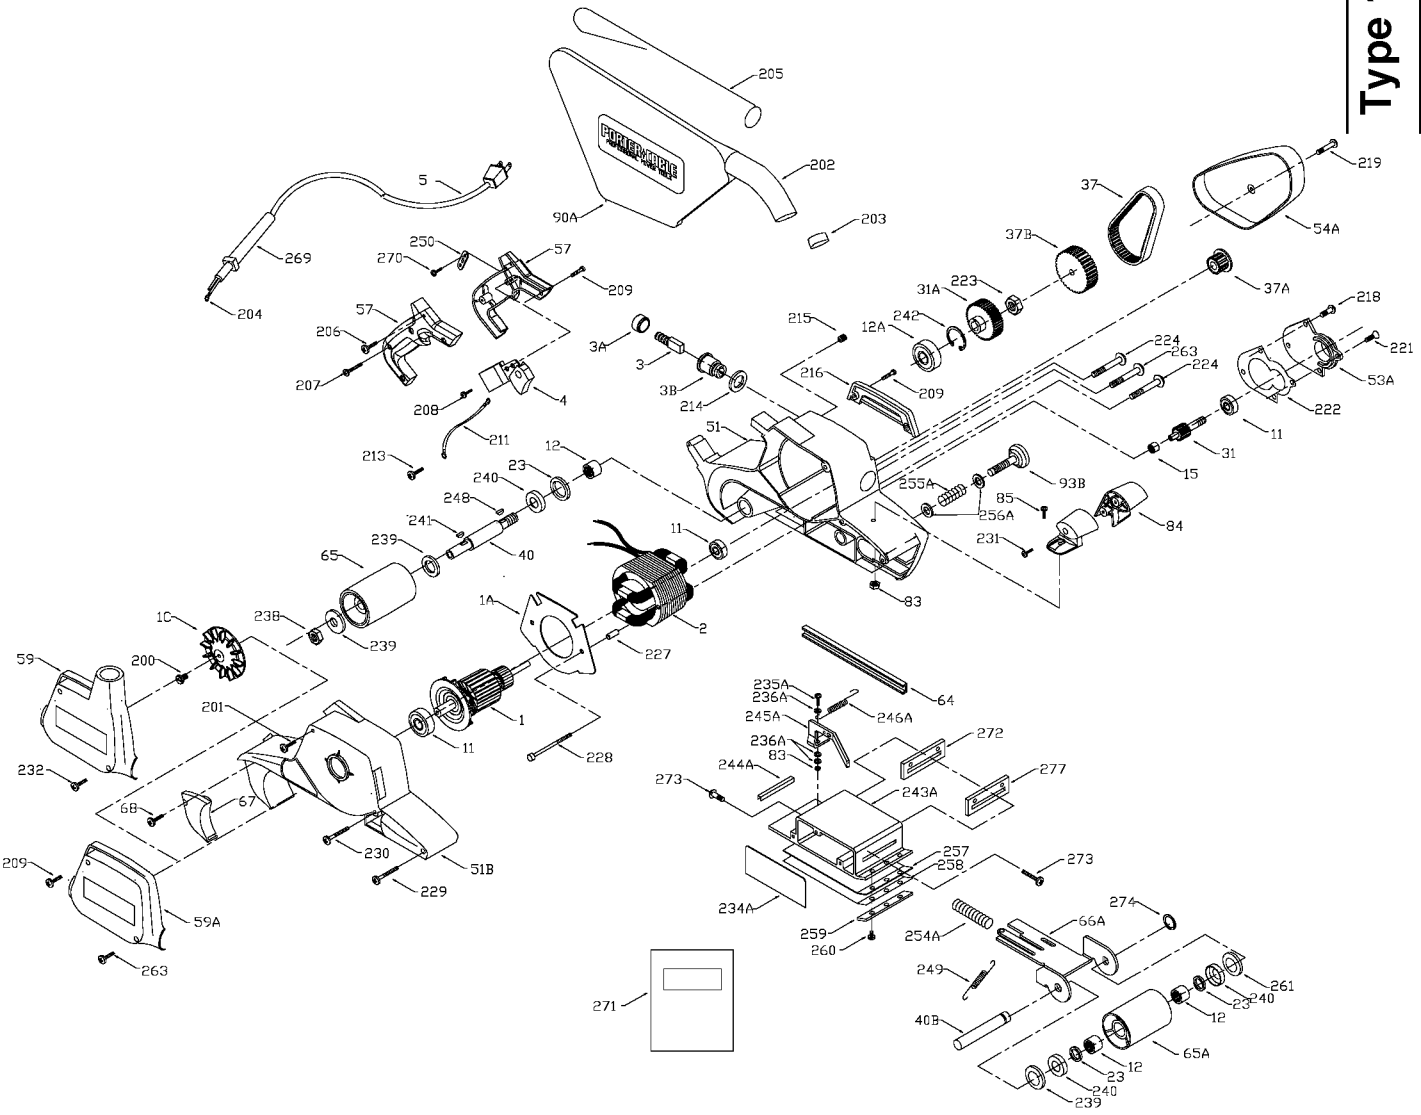

PORTER-CABLE BELT SANDERS

trained repairmen. Contact the nearest Porter-Cable Service Center or other competent repair center.

Type 1, 2, 3,

360
361
362
363

TYPE 1

TYPE 2

Parts List for 360 Type 4

Item Number	Part Number	Description	Qty Required
1	000000-00	No Longer Available	1
1	000000-00	No Longer Available	1
1	000000-00	No Longer Available	1
1	839325	FAN VACUUM	1
2	000000-00	No Longer Available	1
2	860972	FIELD 115V	1
3	N031635	BRUSH & SPRING	2
3	803483	BRUSH CAP	2
3	873497	BRUSH HOLDER	2
4	000000-00	No Longer Available	1
5	N380209	CORD ASM,16-3SJ, 7FT	1
5	000000-00	No Longer Available	1
5	875863	CORD	1
11	803876SV	BEARING	3
12	804211	BEARING,NEEDLE	3
12	803846SV	BEARING	3
15	330003-05	BEARING,BALL	3
23	801852	SEAL	1
31	000000-00	No Longer Available	1
31	000000-00	No Longer Available	1
37	862604	BELT	1
37	903840	DRIVE PULLEY	1
37	000000-00	No Longer Available	1
40	000000-00	No Longer Available	1
40	885103	PULLEY SHAFT 3	1
51	000000-00	No Longer Available	1
51	000000-00	No Longer Available	1

Parts List for 360 Type 4

Item Number	Part Number	Description	Qty Required
244	698511	WEAR PLATE	1
245	698501	LEVER	1
246	698504	SPRING	1
248	878563	KEY	1
249	873946	SPRING	10
250	861434	CORD CLAMP	1
254	698500	SPRING	1
255	873945	SPRING	10
256	824529	WASHER	10
257	839040	CORK COVERING	1
258	908910	SHOE ASSY	1
259	908910	SHOE ASSY	1
260	000000-00	No Longer Available	10
261	803317	WASHER	10
263	878813	SCREW	10
268	861434	CORD CLAMP	1
269	901266	STRAIN RELIEVER	1
270	000000-00	No Longer Available	10
271	000000-00	No Longer Available	1
272	698507	CONTROL PLATE	1
273	874117	SCREW	10
274	853455	RING	10
281	803104	LEAD	1
282	000000-00	No Longer Available	1
283	000000-00	No Longer Available	1
800	878499	TUBE GREASE	1
800	801946	LUBE	1