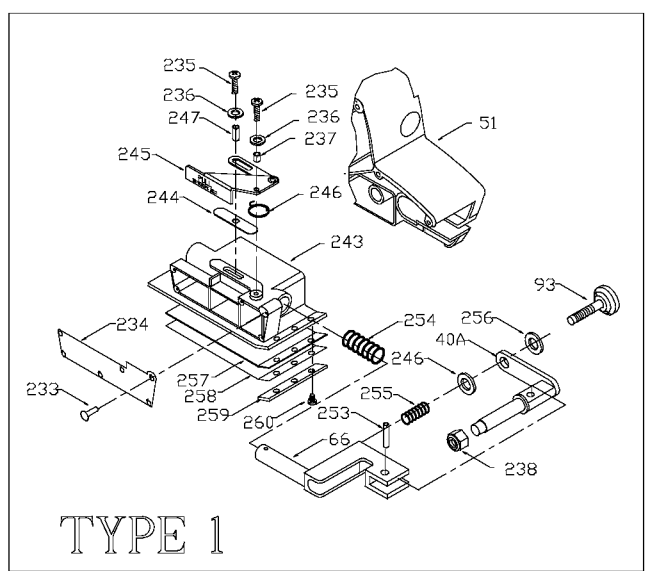

PORTER-CABLE BELT SANDERS

trained repairmen. Contact the nearest Porter-Cable Service Center or other competent repair center.

Type 1, 2, 3,

360
361
362
363

TYPE 1

TYPE 2

Parts List for 360 Type 4

Item Number	Part Number	Description	Qty Required
1	000000-00	No Longer Available	1
1	000000-00	No Longer Available	1
1	000000-00	No Longer Available	1
1	839325	FAN VACUUM	1
2	000000-00	No Longer Available	1
2	860972	FIELD 115V	1
3	N031635	BRUSH & SPRING	2
3	803483	BRUSH CAP	2
3	873497	BRUSH HOLDER	2
4	000000-00	No Longer Available	1
5	N380209	CORD ASM,16-3SJ, 7FT	1
5	000000-00	No Longer Available	1
5	875863	CORD	1
11	803876SV	BEARING	3
12	804211	BEARING,NEEDLE	3
12	803846SV	BEARING	3
15	330003-05	BEARING,BALL	3
23	801852	SEAL	1
31	000000-00	No Longer Available	1
31	000000-00	No Longer Available	1
37	862604	BELT	1
37	903840	DRIVE PULLEY	1
37	000000-00	No Longer Available	1
40	000000-00	No Longer Available	1
40	885103	PULLEY SHAFT 3	1
51	000000-00	No Longer Available	1
51	000000-00	No Longer Available	1

Parts List for 360 Type 4

Item Number	Part Number	Description	Qty Required
244	698511	WEAR PLATE	1
245	698501	LEVER	1
246	698504	SPRING	1
248	878563	KEY	1
249	873946	SPRING	10
250	861434	CORD CLAMP	1
254	698500	SPRING	1
255	873945	SPRING	10
256	824529	WASHER	10
257	839040	CORK COVERING	1
258	908910	SHOE ASSY	1
259	908910	SHOE ASSY	1
260	000000-00	No Longer Available	10
261	803317	WASHER	10
263	878813	SCREW	10
268	861434	CORD CLAMP	1
269	901266	STRAIN RELIEVER	1
270	000000-00	No Longer Available	10
271	000000-00	No Longer Available	1
272	698507	CONTROL PLATE	1
273	874117	SCREW	10
274	853455	RING	10
281	803104	LEAD	1
282	000000-00	No Longer Available	1
283	000000-00	No Longer Available	1
800	878499	TUBE GREASE	1
800	801946	LUBE	1