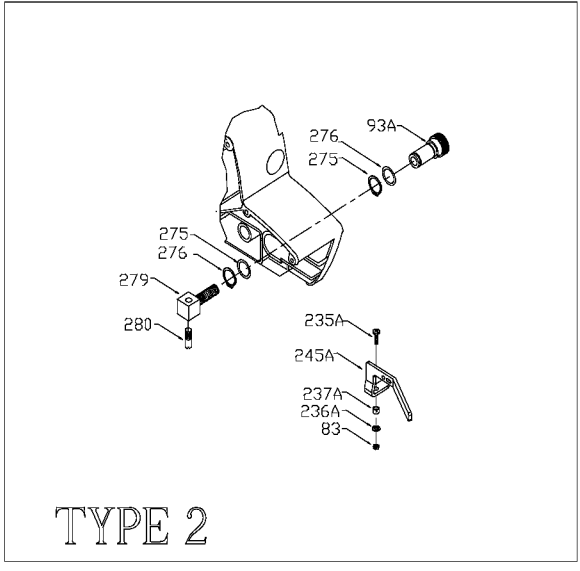

PORTER-CABLE BELT SANDERS

trained repairmen. Contact the nearest Porter-Cable Service Center or other competent repair center.

Type 1, 2, 3,

360
361
362
363

TYPE 1

TYPE 2

Parts List for 360 Type 4

Item Number	Part Number	Description	Qty Required
1	000000-00	No Longer Available	1
1	000000-00	No Longer Available	1
1	000000-00	No Longer Available	1
1	839325	FAN VACUUM	1
2	000000-00	No Longer Available	1
2	860972	FIELD 115V	1
3	N031635	BRUSH & SPRING	2
3	803483	BRUSH CAP	2
3	873497	BRUSH HOLDER	2
4	000000-00	No Longer Available	1
5	N380209	CORD ASM,16-3SJ, 7FT	1
5	000000-00	No Longer Available	1
5	875863	CORD	1
11	803876SV	BEARING	3
12	804211	BEARING,NEEDLE	3
12	803846SV	BEARING	3
15	330003-05	BEARING,BALL	3
23	801852	SEAL	1
31	000000-00	No Longer Available	1
31	000000-00	No Longer Available	1
37	862604	BELT	1
37	903840	DRIVE PULLEY	1
37	000000-00	No Longer Available	1
40	000000-00	No Longer Available	1
40	885103	PULLEY SHAFT 3	1
51	000000-00	No Longer Available	1
51	000000-00	No Longer Available	1

Parts List for 360 Type 4

Item Number	Part Number	Description	Qty Required
244	698511	WEAR PLATE	1
245	698501	LEVER	1
246	698504	SPRING	1
248	878563	KEY	1
249	873946	SPRING	10
250	861434	CORD CLAMP	1
254	698500	SPRING	1
255	873945	SPRING	10
256	824529	WASHER	10
257	839040	CORK COVERING	1
258	908910	SHOE ASSY	1
259	908910	SHOE ASSY	1
260	000000-00	No Longer Available	10
261	803317	WASHER	10
263	878813	SCREW	10
268	861434	CORD CLAMP	1
269	901266	STRAIN RELIEVER	1
270	000000-00	No Longer Available	10
271	000000-00	No Longer Available	1
272	698507	CONTROL PLATE	1
273	874117	SCREW	10
274	853455	RING	10
281	803104	LEAD	1
282	000000-00	No Longer Available	1
283	000000-00	No Longer Available	1
800	878499	TUBE GREASE	1
800	801946	LUBE	1