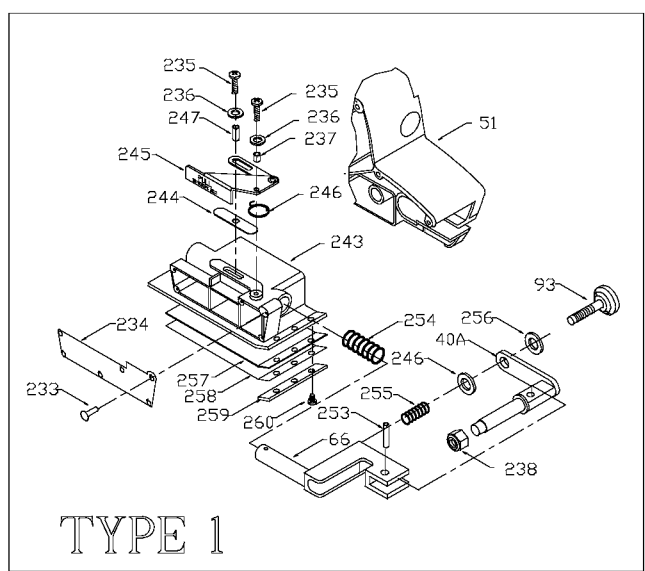

PORTER-CABLE BELT SANDERS

trained repairmen. Contact the nearest Porter-Cable Service Center or other competent repair center.

Type 1, 2, 3,

361
362
363

TYPE 1

TYPE 2

Parts List for 360 Type 3

Item Number	Part Number	Description	Qty Required
1	000000-00	No Longer Available	1
1	000000-00	No Longer Available	1
1	000000-00	No Longer Available	1
1	839325	FAN VACUUM	1
2	000000-00	No Longer Available	1
2	860972	FIELD 115V	1
3	N031635	BRUSH & SPRING	2
3	803483	BRUSH CAP	2
3	873497	BRUSH HOLDER	2
4	000000-00	No Longer Available	1
5	N380209	CORD ASM,16-3SJ, 7FT	1
5	000000-00	No Longer Available	1
5	875863	CORD	1
11	803876SV	BEARING	3
12	804211	BEARING,NEEDLE	3
12	803846SV	BEARING	3
15	330003-05	BEARING,BALL	3
23	801852	SEAL	1
31	000000-00	No Longer Available	1
31	000000-00	No Longer Available	1
37	862604	BELT	1
37	903840	DRIVE PULLEY	1
37	000000-00	No Longer Available	1
40	000000-00	No Longer Available	1
40	885103	PULLEY SHAFT 3	1
51	000000-00	No Longer Available	1
51	000000-00	No Longer Available	1

Parts List for 360 Type 3

Item Number	Part Number	Description	Qty Required
244	698511	WEAR PLATE	1
245	698501	LEVER	1
246	698504	SPRING	1
248	878563	KEY	1
249	873946	SPRING	10
250	861434	CORD CLAMP	1
254	698500	SPRING	1
255	873945	SPRING	10
256	824529	WASHER	10
257	839040	CORK COVERING	1
258	908910	SHOE ASSY	1
259	908910	SHOE ASSY	1
260	000000-00	No Longer Available	10
261	803317	WASHER	10
263	878813	SCREW	10
268	861434	CORD CLAMP	1
269	810716	RELIEVER	1
270	000000-00	No Longer Available	10
271	000000-00	No Longer Available	1
272	698507	CONTROL PLATE	1
273	874117	SCREW	10
274	853455	RING	10
281	803104	LEAD	1
282	000000-00	No Longer Available	1
283	000000-00	No Longer Available	1
800	878499	TUBE GREASE	1
800	801946	LUBE	1