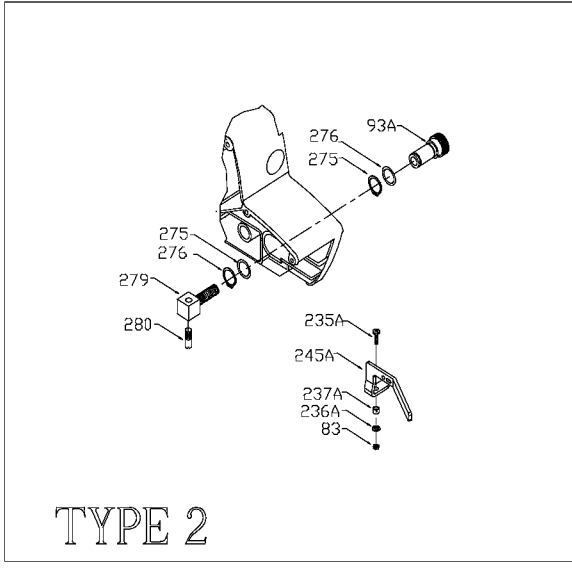

PORTER-CABLE BELT SANDERS

trained repairmen. Contact the nearest Porter-Cable Service Center or other competent repair center.

Type 1, 2, 3,

361
362
363

TYPE 1

TYPE 2

Parts List for 360 Type 3

Item Number	Part Number	Description	Qty Required
1	000000-00	No Longer Available	1
1	000000-00	No Longer Available	1
1	000000-00	No Longer Available	1
1	839325	FAN VACUUM	1
2	000000-00	No Longer Available	1
2	860972	FIELD 115V	1
3	N031635	BRUSH & SPRING	2
3	803483	BRUSH CAP	2
3	873497	BRUSH HOLDER	2
4	000000-00	No Longer Available	1
5	N380209	CORD ASM,16-3SJ, 7FT	1
5	000000-00	No Longer Available	1
5	875863	CORD	1
11	803876SV	BEARING	3
12	804211	BEARING,NEEDLE	3
12	803846SV	BEARING	3
15	330003-05	BEARING,BALL	3
23	801852	SEAL	1
31	000000-00	No Longer Available	1
31	000000-00	No Longer Available	1
37	862604	BELT	1
37	903840	DRIVE PULLEY	1
37	000000-00	No Longer Available	1
40	000000-00	No Longer Available	1
40	885103	PULLEY SHAFT 3	1
51	000000-00	No Longer Available	1
51	000000-00	No Longer Available	1

Parts List for 360 Type 3

Item Number	Part Number	Description	Qty Required
244	698511	WEAR PLATE	1
245	698501	LEVER	1
246	698504	SPRING	1
248	878563	KEY	1
249	873946	SPRING	10
250	861434	CORD CLAMP	1
254	698500	SPRING	1
255	873945	SPRING	10
256	824529	WASHER	10
257	839040	CORK COVERING	1
258	908910	SHOE ASSY	1
259	908910	SHOE ASSY	1
260	000000-00	No Longer Available	10
261	803317	WASHER	10
263	878813	SCREW	10
268	861434	CORD CLAMP	1
269	810716	RELIEVER	1
270	000000-00	No Longer Available	10
271	000000-00	No Longer Available	1
272	698507	CONTROL PLATE	1
273	874117	SCREW	10
274	853455	RING	10
281	803104	LEAD	1
282	000000-00	No Longer Available	1
283	000000-00	No Longer Available	1
800	878499	TUBE GREASE	1
800	801946	LUBE	1