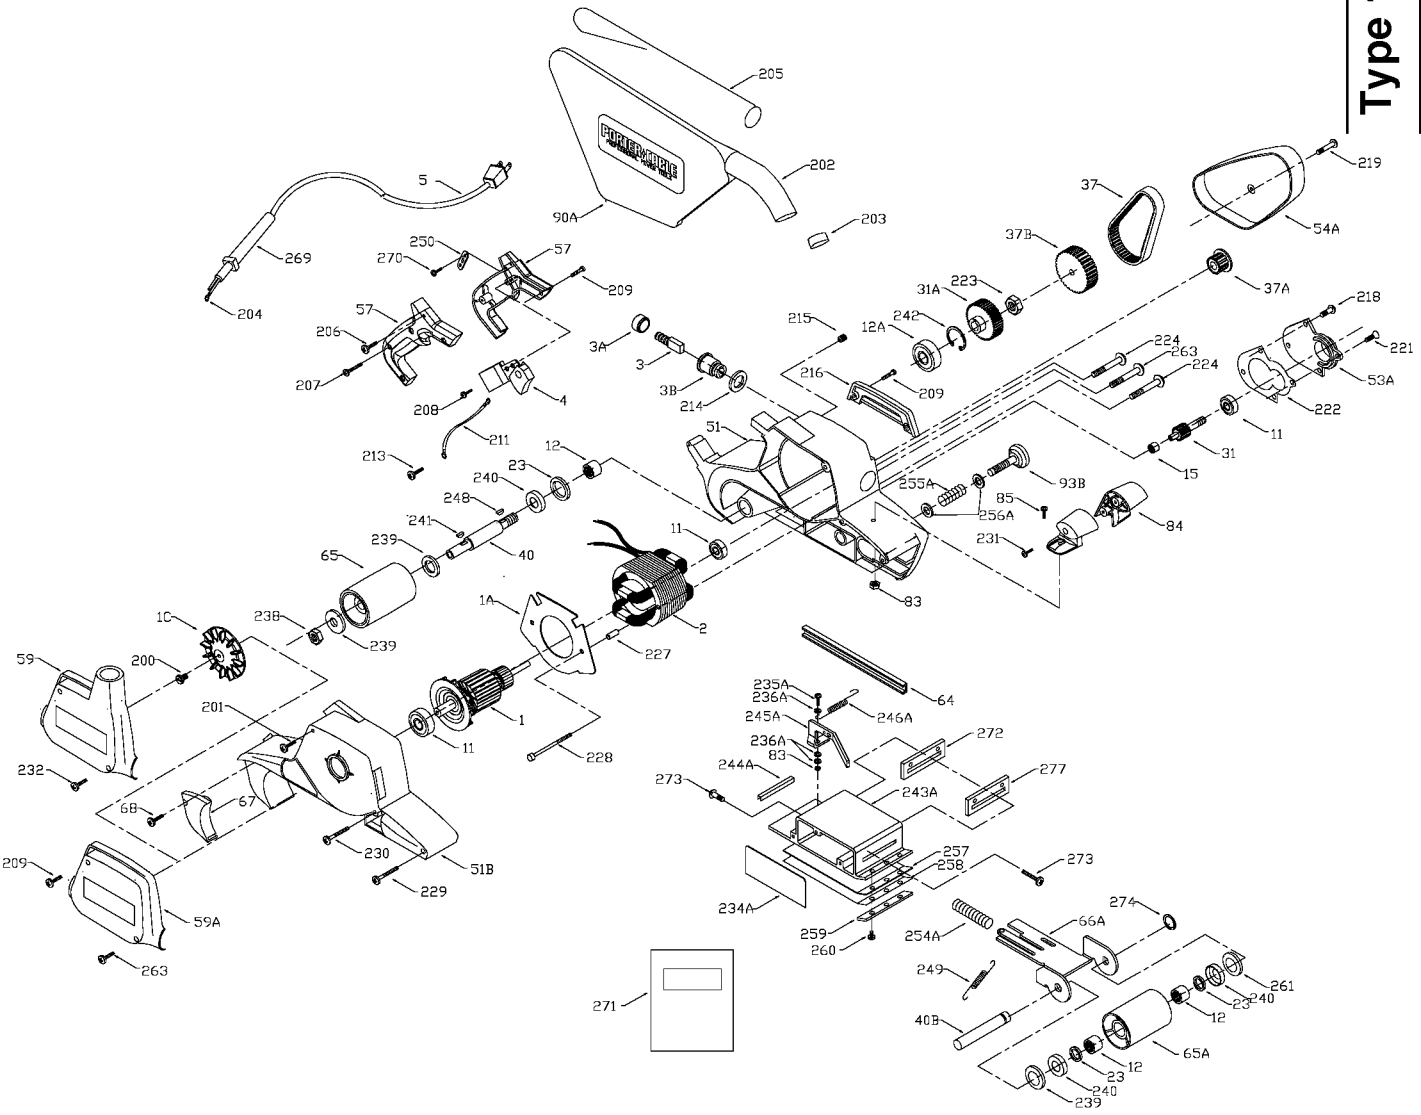

PORTER-CABLE BELT SANDERS

trained repairmen. Contact the nearest Porter-Cable Service Center or other competent repair center.

Type 1, 2, 3,

361
362
363

TYPE 1

TYPE 2

Parts List for 360 Type 3

Item Number	Part Number	Description	Qty Required
1	000000-00	No Longer Available	1
1	000000-00	No Longer Available	1
1	000000-00	No Longer Available	1
1	839325	FAN VACUUM	1
2	000000-00	No Longer Available	1
2	860972	FIELD 115V	1
3	N031635	BRUSH & SPRING	2
3	803483	BRUSH CAP	2
3	873497	BRUSH HOLDER	2
4	000000-00	No Longer Available	1
5	N380209	CORD ASM,16-3SJ, 7FT	1
5	000000-00	No Longer Available	1
5	875863	CORD	1
11	803876SV	BEARING	3
12	804211	BEARING,NEEDLE	3
12	803846SV	BEARING	3
15	330003-05	BEARING,BALL	3
23	801852	SEAL	1
31	000000-00	No Longer Available	1
31	000000-00	No Longer Available	1
37	862604	BELT	1
37	903840	DRIVE PULLEY	1
37	000000-00	No Longer Available	1
40	000000-00	No Longer Available	1
40	885103	PULLEY SHAFT 3	1
51	000000-00	No Longer Available	1
51	000000-00	No Longer Available	1

Parts List for 360 Type 3

Item Number	Part Number	Description	Qty Required
244	698511	WEAR PLATE	1
245	698501	LEVER	1
246	698504	SPRING	1
248	878563	KEY	1
249	873946	SPRING	10
250	861434	CORD CLAMP	1
254	698500	SPRING	1
255	873945	SPRING	10
256	824529	WASHER	10
257	839040	CORK COVERING	1
258	908910	SHOE ASSY	1
259	908910	SHOE ASSY	1
260	000000-00	No Longer Available	10
261	803317	WASHER	10
263	878813	SCREW	10
268	861434	CORD CLAMP	1
269	810716	RELIEVER	1
270	000000-00	No Longer Available	10
271	000000-00	No Longer Available	1
272	698507	CONTROL PLATE	1
273	874117	SCREW	10
274	853455	RING	10
281	803104	LEAD	1
282	000000-00	No Longer Available	1
283	000000-00	No Longer Available	1
800	878499	TUBE GREASE	1
800	801946	LUBE	1