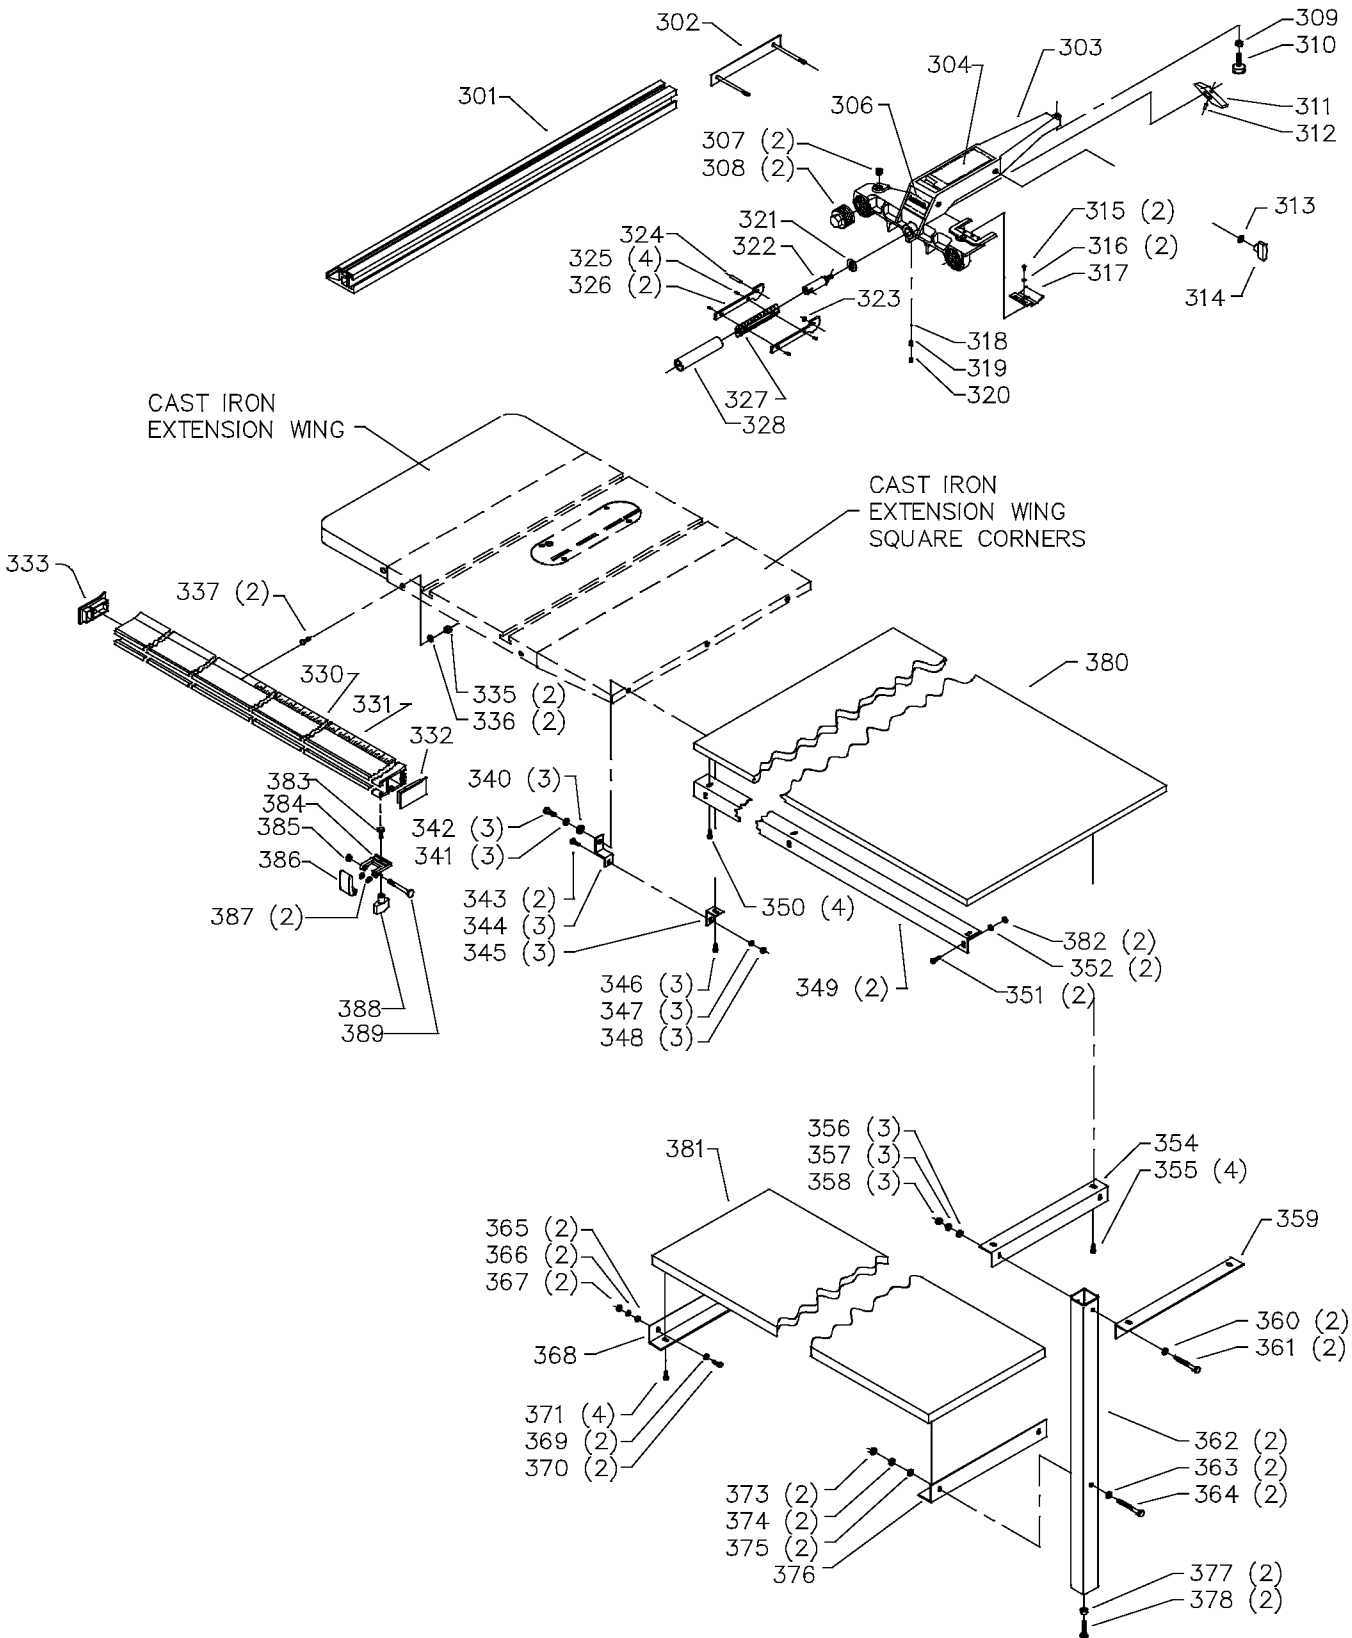

FENCE FOR MODEL 36-955 ONLY

Parts List for 36-955 Type 1

Item Number	Part Number	Description	Qty Required
1	1086935	BLADE GUARD	1
1	1086334S	SEE THRU GUARD	1
2	1086388S	PUSH NUT CAP	1
3	1087811S	PIN	1
4	1086353S	SPRING	1
5	422160470001S	KICK BACK FINGER	1
6	422040710007S	PIN	2
7	1086337S	PIVOT BRACKET	1
8	1086387S	PUSH NUT	1
9	905010106729S	PIN	1
10	422040860002S	SPLITTER W/BUSHING	1
11	901010600649S	CAP SCREW	2
12	904010101620S	WASHER	2
13	904020101703S	LOCK WASHER	1
14	422040140052S	SPLITTER BRACKET	1
15	422040890003S	SUPPORT ROD	1
16	422040140053S	BRACKET	1
17	901010600649S	CAP SCREW	1
18	902010201226S	NUT	2
19	904030201751	LOCK WASHER	1
20	901010600649S	CAP SCREW	1
21	422030720001S	PLATE	1
22	422040140037S	SPLITTER BRACKET	1
23	904010312934S	WASHER	2
24	901030100230S	SCREW	1
25	901030100755S	CAP SCREW	1
26	422020740001S	HOLE PLUG	1

Parts List for 36-955 Type 1

Item Number	Part Number	Description	Qty Required
27	422020600003S	HANDLE	1
28	904070105555S	FIBRE WSHR	1
29	422013550004	MITER GAGE BODY	1
29	34-895	MITER GAUGE	1
30	901041501181S	SET SCREW	1
31	901041509428S	SET SCREW	3
32	422040750002	POINTER	1
33	34-895	MITER GAUGE	1
34	422010880004S	STOP LINK	1
35	901041501181S	SET SCREW	1
36	422040720001S	PLATE	1
37	901020305750S	MACHINE SCREW	1
38	422011120001S	SCREW	1
40	000000-00	No Longer Available	1
41	901010609964	SCREW	3
42	904100312097S	SPECIAL WASHER	3
43	438010110021	INSULATOR	1
45	901030331046S	FLAT HEAD SCREW	1
46	902010101300S	HEX NUT	1
47	904010101620S	WASHER	1
48	902012931513S	KEPS NUT	2
49	422400140014	BRACKET	1
50	901024531123S	SCREW	2
51	438013170154	STARTER	1
52	438010040007S	CLAMP	2
53	438010110054S	INSULATOR SLEEVE	3
55	34-154	STD INS 10IN CONT SW	1