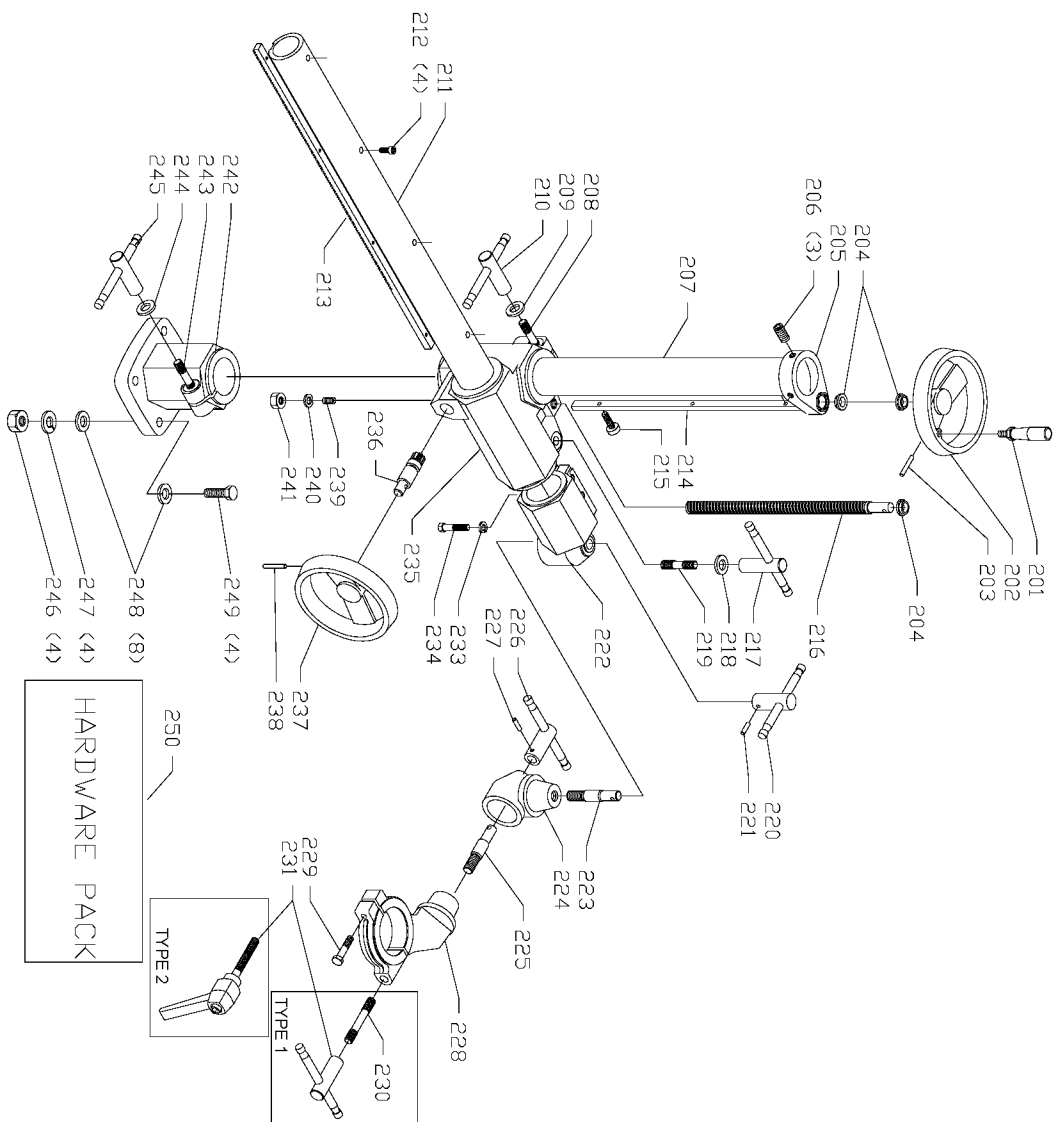

TYPE 2

TYPE 1

Parts List for 36-855 Type 1

Item Number	Part Number	Description	Qty Required
1	1340478	NUT	4
2	1246065	LOCKWASHER	4
3	1347864	GREASE FITTING	4
4	1348070	SUPPORT RH	2
4	1348135	SUPPORT LH	2
5	1246004	CAP SCREW	4
6	904030201667	WASHER	4
7	1348072	SPROCKET 22 TOOTH	4
8	1348073	CHAIN 26 LINKS	4
9	1348074	HUB	4
10	1348076A	SHAFT	4
11	1347864	GREASE FITTING	4
12	1348077	COVER	4
13	1340496	ROLLER	4
14	904030201750	LOCK WASHER	4
15	1243554	SCREW	4
16	1330398	SCREW	8
17	1348075	SHAFT	4
18	1348078	SHAFT W/THREAD	4
19	1348071	BUSHING	4
20	1348069	SPRING	4
21	1348063	OIL PLUG	1
22	1348064	SEAL	1
23	1348112	CASE	1
24	1348068	WARNING LABEL	1
25	1243321	SCREW	4
26	1347915	LUBE GUN	1

Parts List for 36-855 Type 1

Item Number	Part Number	Description	Qty Required
35	328771-02	GREASE	1
36	999010131210	OIL - 1PT	2
100	1348051	MOTOR ASSY 1PH	1
100	1348109	MOTOR 3 PHASE	1
101	1348052	FAN COVER 1 PH	1
101	1348133	FAN COVER	1
102	1348110	MOTOR PLATE	1
102	1348053	MOTOR PLATE	1
103	1348054	SWITCH ASSY	1
103	1348059	STRAIN RELIEF	1
103	1348054	SWITCH ASSY	1
103	1348111	POWER CORD	1
103	1348056	SWITCH PLATE	1
103	1348057	CAPACITOR 35UF	1
105	1348060	SWITCH BOX ASSY	1
106	1348061	SCREW	4
107	1246034	CAP SCREW	4
108	488813-00	LOCK WASHER	4
109	1348062	O-RING	1
110	1346203	SCREW	2
111	1246051	CAP SCREW	1
112	1343521	WASHER	1
113	1348123	LEVER	1
114	1348124	SPRING	1
115	1243353	STEEL BALL	1
116	1348125	BUSHING	1
117	1348126	O-RING	1