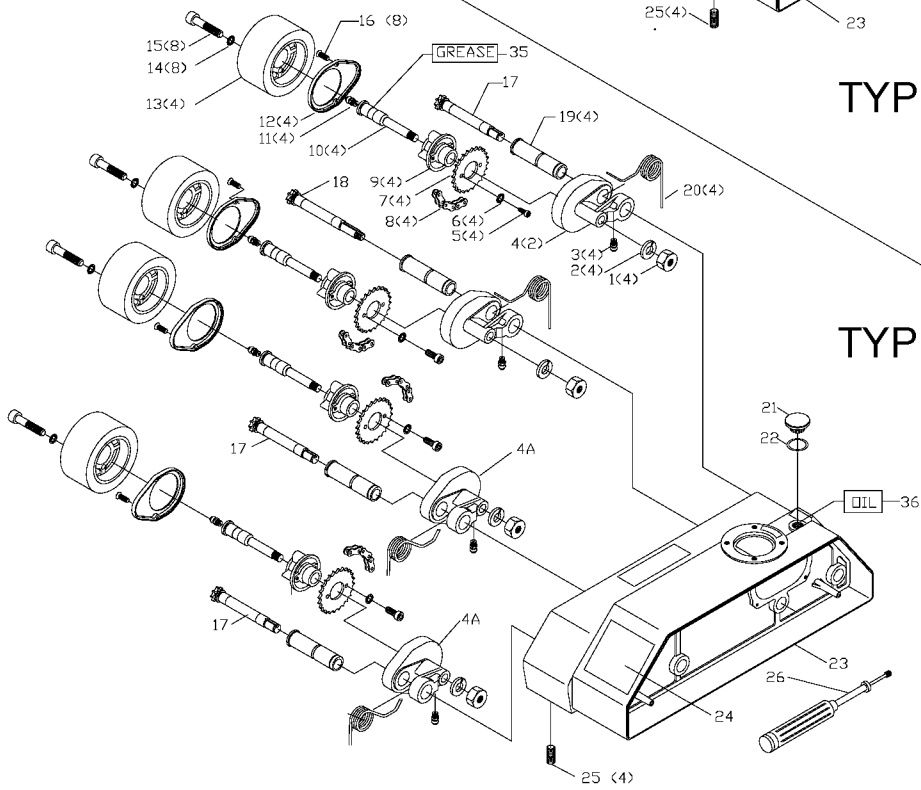

TYPE 2

TYPE 1

Parts List for 36-855 Type 1

Item Number	Part Number	Description	Qty Required
1	1340478	NUT	4
2	1246065	LOCKWASHER	4
3	1347864	GREASE FITTING	4
4	1348070	SUPPORT RH	2
4	1348135	SUPPORT LH	2
5	1246004	CAP SCREW	4
6	904030201667	WASHER	4
7	1348072	SPROCKET 22 TOOTH	4
8	1348073	CHAIN 26 LINKS	4
9	1348074	HUB	4
10	1348076A	SHAFT	4
11	1347864	GREASE FITTING	4
12	1348077	COVER	4
13	1340496	ROLLER	4
14	904030201750	LOCK WASHER	4
15	1243554	SCREW	4
16	1330398	SCREW	8
17	1348075	SHAFT	4
18	1348078	SHAFT W/THREAD	4
19	1348071	BUSHING	4
20	1348069	SPRING	4
21	1348063	OIL PLUG	1
22	1348064	SEAL	1
23	1348112	CASE	1
24	1348068	WARNING LABEL	1
25	1243321	SCREW	4
26	1347915	LUBE GUN	1

Parts List for 36-855 Type 1

Item Number	Part Number	Description	Qty Required
35	328771-02	GREASE	1
36	999010131210	OIL - 1PT	2
100	1348051	MOTOR ASSY 1PH	1
100	1348109	MOTOR 3 PHASE	1
101	1348052	FAN COVER 1 PH	1
101	1348133	FAN COVER	1
102	1348110	MOTOR PLATE	1
102	1348053	MOTOR PLATE	1
103	1348054	SWITCH ASSY	1
103	1348059	STRAIN RELIEF	1
103	1348054	SWITCH ASSY	1
103	1348111	POWER CORD	1
103	1348056	SWITCH PLATE	1
103	1348057	CAPACITOR 35UF	1
105	1348060	SWITCH BOX ASSY	1
106	1348061	SCREW	4
107	1246034	CAP SCREW	4
108	488813-00	LOCK WASHER	4
109	1348062	O-RING	1
110	1346203	SCREW	2
111	1246051	CAP SCREW	1
112	1343521	WASHER	1
113	1348123	LEVER	1
114	1348124	SPRING	1
115	1243353	STEEL BALL	1
116	1348125	BUSHING	1
117	1348126	O-RING	1