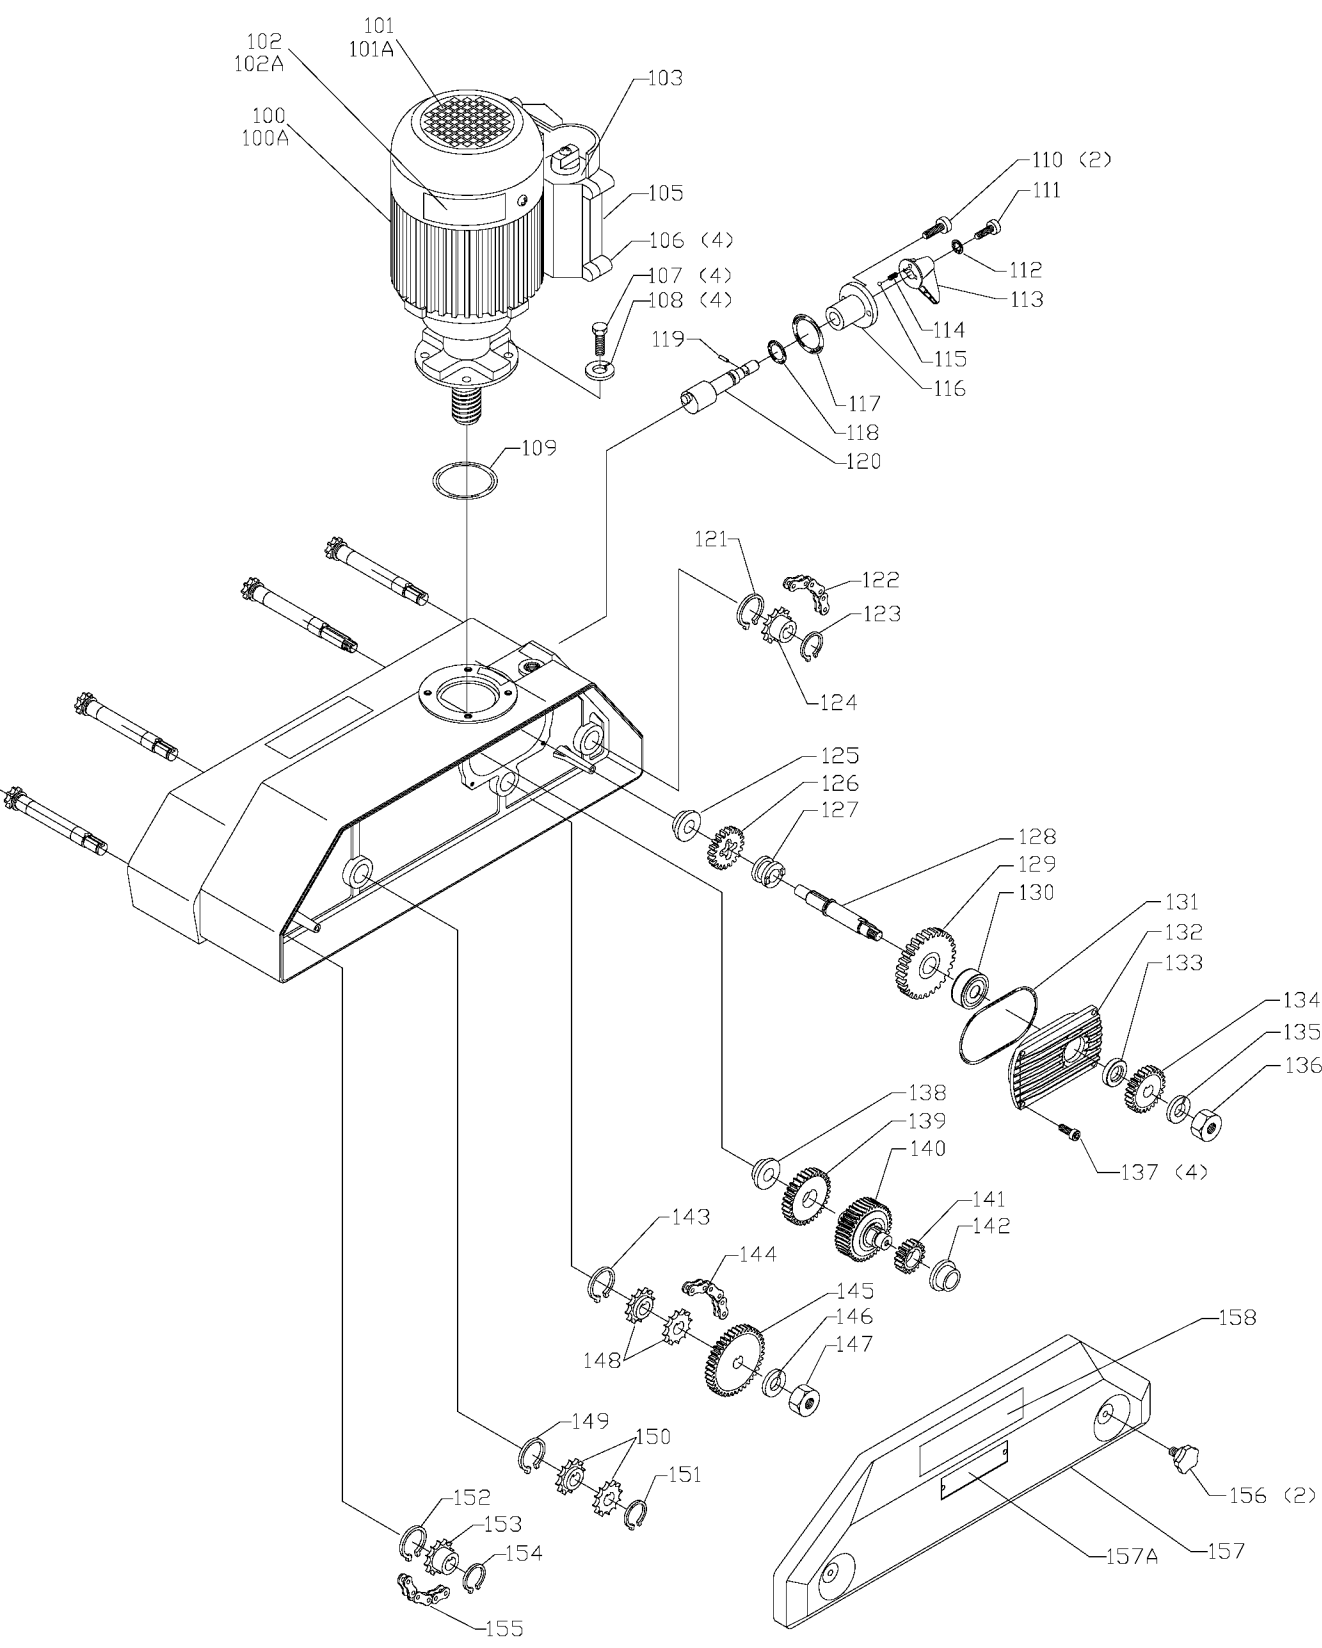

TYPE 2

TYPE 1

Parts List for 36-855 Type 1

Item Number	Part Number	Description	Qty Required
1	1340478	NUT	4
2	1246065	LOCKWASHER	4
3	1347864	GREASE FITTING	4
4	1348070	SUPPORT RH	2
4	1348135	SUPPORT LH	2
5	1246004	CAP SCREW	4
6	904030201667	WASHER	4
7	1348072	SPROCKET 22 TOOTH	4
8	1348073	CHAIN 26 LINKS	4
9	1348074	HUB	4
10	1348076A	SHAFT	4
11	1347864	GREASE FITTING	4
12	1348077	COVER	4
13	1340496	ROLLER	4
14	904030201750	LOCK WASHER	4
15	1243554	SCREW	4
16	1330398	SCREW	8
17	1348075	SHAFT	4
18	1348078	SHAFT W/THREAD	4
19	1348071	BUSHING	4
20	1348069	SPRING	4
21	1348063	OIL PLUG	1
22	1348064	SEAL	1
23	1348112	CASE	1
24	1348068	WARNING LABEL	1
25	1243321	SCREW	4
26	1347915	LUBE GUN	1

Parts List for 36-855 Type 1

Item Number	Part Number	Description	Qty Required
35	328771-02	GREASE	1
36	999010131210	OIL - 1PT	2
100	1348051	MOTOR ASSY 1PH	1
100	1348109	MOTOR 3 PHASE	1
101	1348052	FAN COVER 1 PH	1
101	1348133	FAN COVER	1
102	1348110	MOTOR PLATE	1
102	1348053	MOTOR PLATE	1
103	1348054	SWITCH ASSY	1
103	1348059	STRAIN RELIEF	1
103	1348054	SWITCH ASSY	1
103	1348111	POWER CORD	1
103	1348056	SWITCH PLATE	1
103	1348057	CAPACITOR 35UF	1
105	1348060	SWITCH BOX ASSY	1
106	1348061	SCREW	4
107	1246034	CAP SCREW	4
108	488813-00	LOCK WASHER	4
109	1348062	O-RING	1
110	1346203	SCREW	2
111	1246051	CAP SCREW	1
112	1343521	WASHER	1
113	1348123	LEVER	1
114	1348124	SPRING	1
115	1243353	STEEL BALL	1
116	1348125	BUSHING	1
117	1348126	O-RING	1